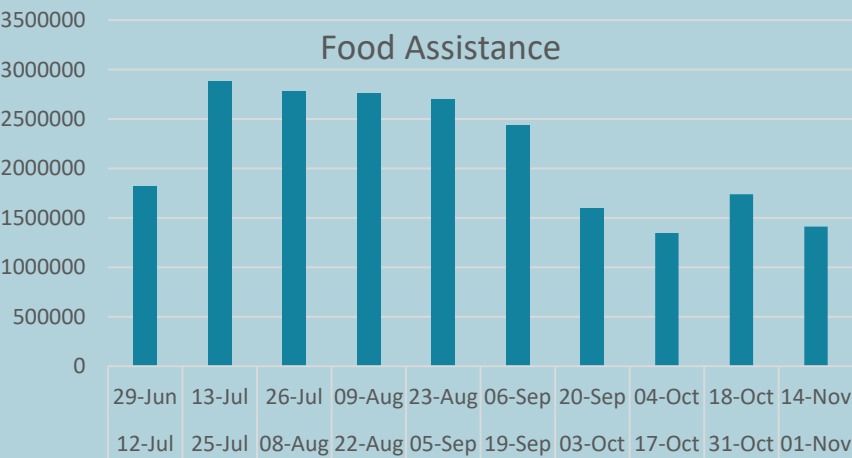

FSLC operational updates (01 - 14 Nov)

- 22 partners reportedly **reached about 1.4 million** people (46% male and 54% female) with food and livelihood assistance across the country during reporting period of 01 November – 14 November.

Beneficiary reached by reporting periods