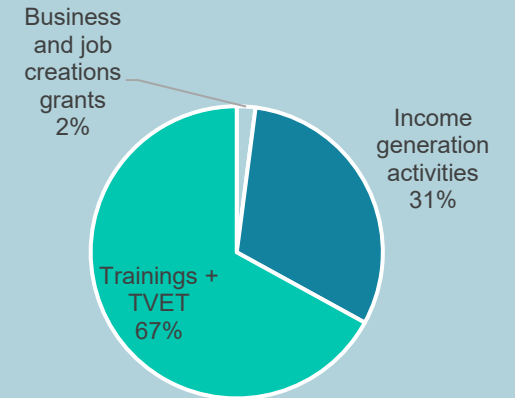

FSLC operational updates (reporting period 01 November – 14 November)

UKRAINE
FOOD SECURITY & LIVELIHOODS CLUSTER
Strengthening Humanitarian Response

FSLC operational updates (01 - 14 Nov)

- 22 partners reportedly **reached about 1.4 million** people (46% male and 54% female) with food and livelihood assistance across the country during reporting period of 01 November – 14 November.

Beneficiary reached by reporting periods

Reporting Partners

	29-Jun	13-Jul	26-Jul	09-Aug	23-Aug	06-Sep	20-Sep	04-Oct	18-Oct	01-Nov
	12-Jul	25-Jul	08-Aug	22-Aug	05-Sep	19-Sep	03-Oct	17-Oct	31-Oct	14-Nov
Food Assistance	1.8M	2.9M	2.8M	2.7M	2.7M	2.4M	1.6M	1.3M	1.7M	1.4M
Livelihoods	40K	19K		25	29K	526	56K	37K	1K	1K

Food Assistance

Livelihoods Assistance

Food Assistance

- 19 partners reportedly **reached 1,422,953** people (46% male and 54% female) with food assistance across the country during reporting period of 01 - 14 November.