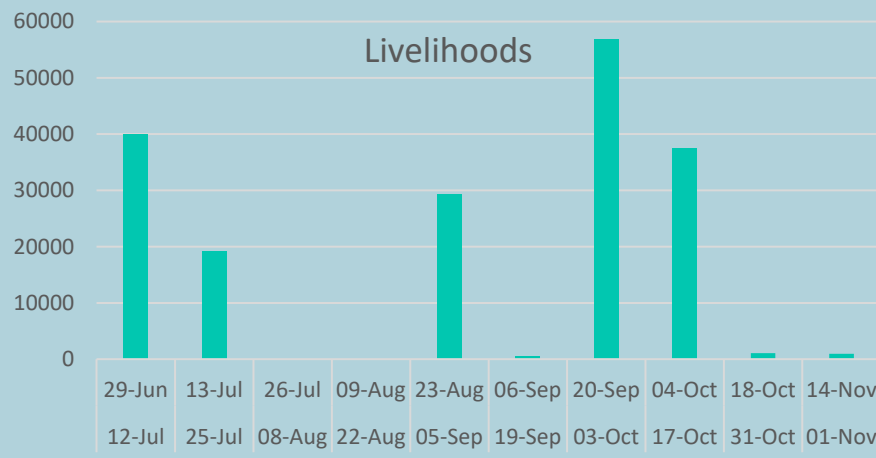

Україні

Caritas Spes

Благодійна допомога. Не для продажу! Благодійна допомога. Не для продажу!

Photo credit: Caritas Spes

AGENDA

1. FSLC response update
2. Partners update:
 - Kherson response, planned assessment
 - Winterization response: ongoing response
3. Presentation on iMMAP support with information management.
4. How humanitarian aid platform SpivDiia helps war-affected people all around Ukraine.
5. Presentation by Ukraine Humanitarian Fund (UHF) on 2022 funding allocation.
6. AOB

FSLC operational updates (reporting period 01 November – 14 November)

UKRAINE
FOOD SECURITY & LIVELIHOODS CLUSTER
Strengthening Humanitarian Response

FSLC operational updates (01 - 14 Nov)

- 22 partners reportedly **reached about 1.4 million** people (46% male and 54% female) with food and livelihood assistance across the country during reporting period of 01 November – 14 November.

Beneficiary reached by reporting periods

Reporting Partners

	29-Jun	13-Jul	26-Jul	09-Aug	23-Aug	06-Sep	20-Sep	04-Oct	18-Oct	01-Nov
	12-Jul	25-Jul	08-Aug	22-Aug	05-Sep	19-Sep	03-Oct	17-Oct	31-Oct	14-Nov
Food Assistance	1.8M	2.9M	2.8M	2.7M	2.7M	2.4M	1.6M	1.3M	1.7M	1.4M
Livelihoods	40K	19K		25	29K	526	56K	37K	1K	1K