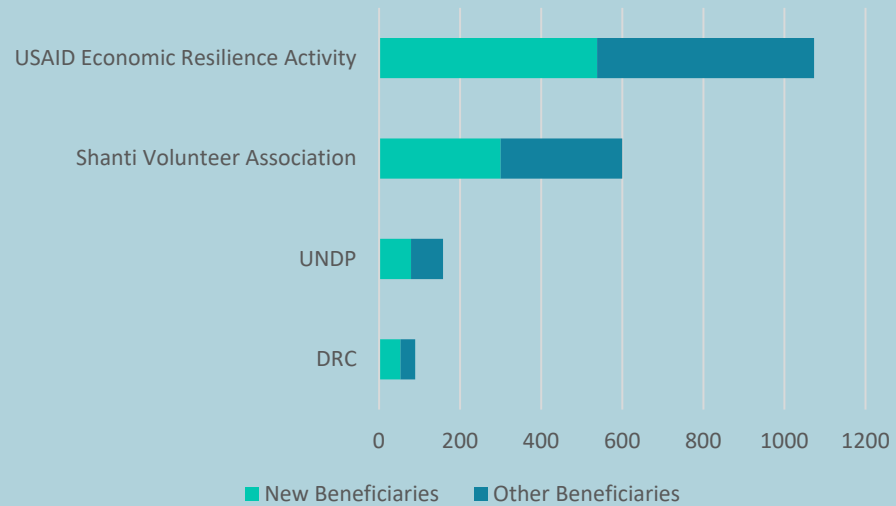

Partners presence