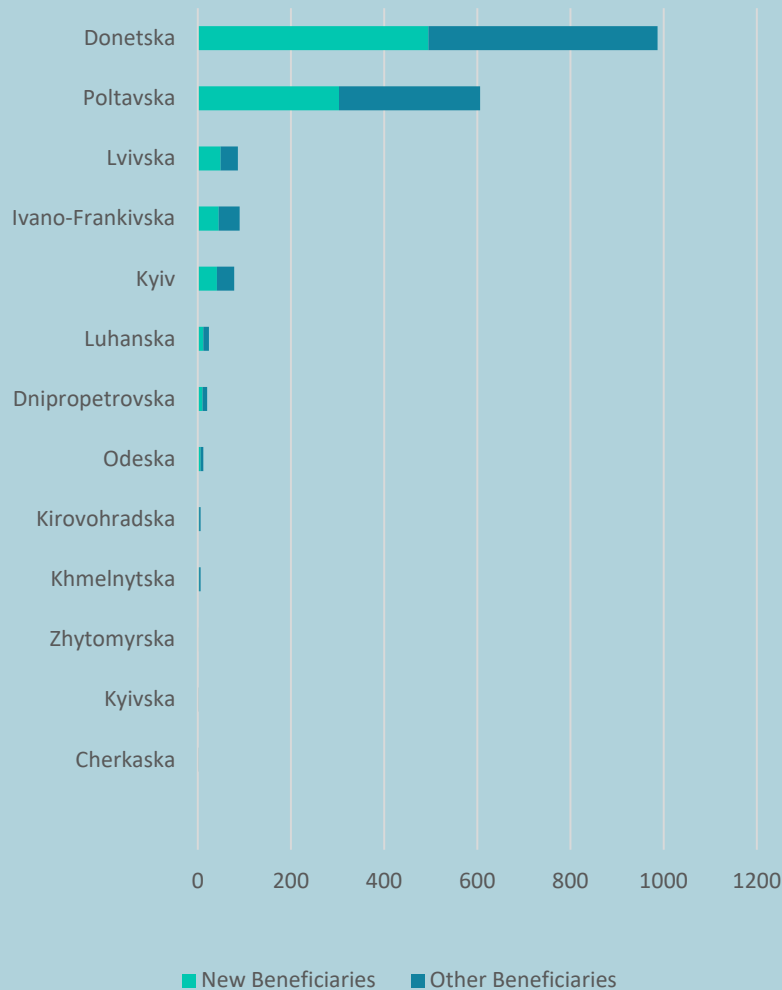

Livelihoods Assistance

- 5 partners reportedly **reached 970** people (46% male and 54% female) with livelihood assistance across 12 oblasts and city of Kyiv during reporting period of 01 - 14 November.

People reached by oblast