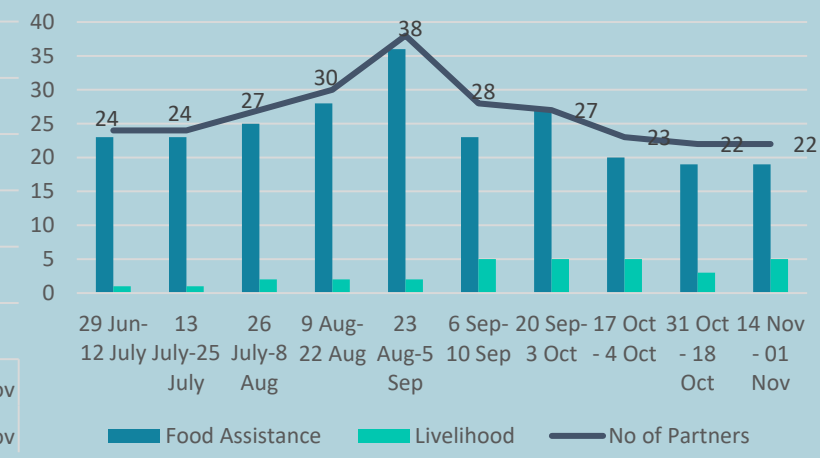

FSLC operational updates (reporting period 01 November – 14 November)

UKRAINE
FOOD SECURITY & LIVELIHOODS CLUSTER
Strengthening Humanitarian Response

FSLC operational updates (01 - 14 Nov)

- 22 partners reportedly **reached about 1.4 million** people (46% male and 54% female) with food and livelihood assistance across the country during reporting period of 01 November – 14 November.

Beneficiary reached by reporting periods

Reporting Partners

	29-Jun	13-Jul	26-Jul	09-Aug	23-Aug	06-Sep	20-Sep	04-Oct	18-Oct	01-Nov
	12-Jul	25-Jul	08-Aug	22-Aug	05-Sep	19-Sep	03-Oct	17-Oct	31-Oct	14-Nov
Food Assistance	1.8M	2.9M	2.8M	2.7M	2.7M	2.4M	1.6M	1.3M	1.7M	1.4M
Livelihoods	40K	19K		25	29K	526	56K	37K	1K	1K

Food Assistance

Livelihoods Assistance

Food Assistance

- 19 partners reportedly **reached 1,422,953** people (46% male and 54% female) with food assistance across the country during reporting period of 01 - 14 November.