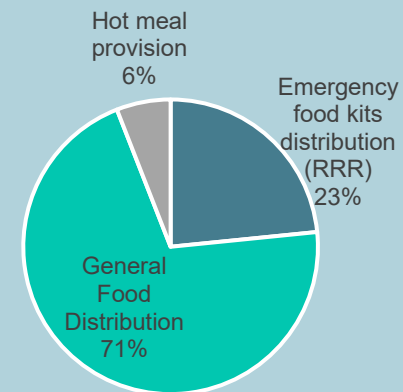

FSLC operational updates (reporting period 01 November – 14 November)

UKRAINE
FOOD SECURITY & LIVELIHOODS CLUSTER
Strengthening Humanitarian Response

FSLC operational updates (01 - 14 Nov)

- 22 partners reportedly **reached about 1.4 million** people (46% male and 54% female) with food and livelihood assistance across the country during reporting period of 01 November – 14 November.

Beneficiary reached by reporting periods

Reporting Partners

	29-Jun	13-Jul	26-Jul	09-Aug	23-Aug	06-Sep	20-Sep	04-Oct	18-Oct	01-Nov
	12-Jul	25-Jul	08-Aug	22-Aug	05-Sep	19-Sep	03-Oct	17-Oct	31-Oct	14-Nov
Food Assistance	1.8M	2.9M	2.8M	2.7M	2.7M	2.4M	1.6M	1.3M	1.7M	1.4M
Livelihoods	40K	19K		25	29K	526	56K	37K	1K	1K

Food Assistance

Livelihoods Assistance

Food Assistance

- 19 partners reportedly **reached 1,422,953** people (46% male and 54% female) with food assistance across the country during reporting period of 01 - 14 November.