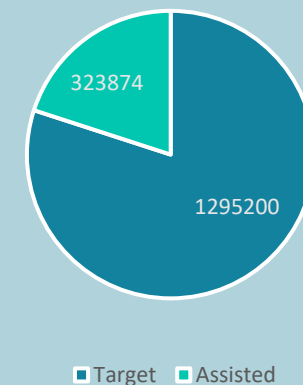

Targets achievement