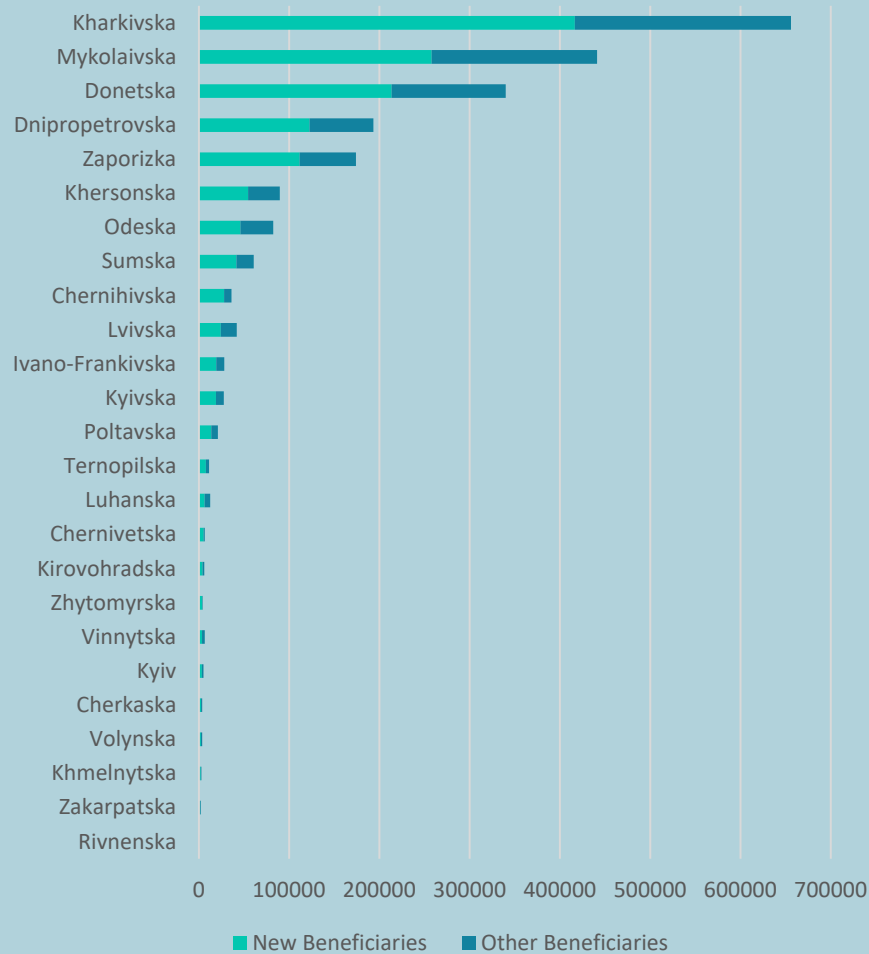

FSLC operational updates (reporting period 01 November – 14 November)

UKRAINE
FOOD SECURITY & LIVELIHOODS CLUSTER
Strengthening Humanitarian Response

FSLC operational updates (01 - 14 Nov)

- 22 partners reportedly **reached about 1.4 million** people (46% male and 54% female) with food and livelihood assistance across the country during reporting period of 01 November – 14 November.

Beneficiary reached by reporting periods

Reporting Partners

	29-Jun	13-Jul	26-Jul	09-Aug	23-Aug	06-Sep	20-Sep	04-Oct	18-Oct	01-Nov
	12-Jul	25-Jul	08-Aug	22-Aug	05-Sep	19-Sep	03-Oct	17-Oct	31-Oct	14-Nov
Food Assistance	1.8M	2.9M	2.8M	2.7M	2.7M	2.4M	1.6M	1.3M	1.7M	1.4M
Livelihoods	40K	19K		25	29K	526	56K	37K	1K	1K

Food Assistance

Livelihoods Assistance

Food Assistance

- 19 partners reportedly **reached 1,422,953** people (46% male and 54% female) with food assistance across the country during reporting period of 01 - 14 November.

People reached by oblast

Partners presence

Livelihoods Assistance

- 5 partners reportedly **reached 970** people (46% male and 54% female) with livelihood assistance across 12 oblasts and city of Kyiv during reporting period of 01 - 14 November.