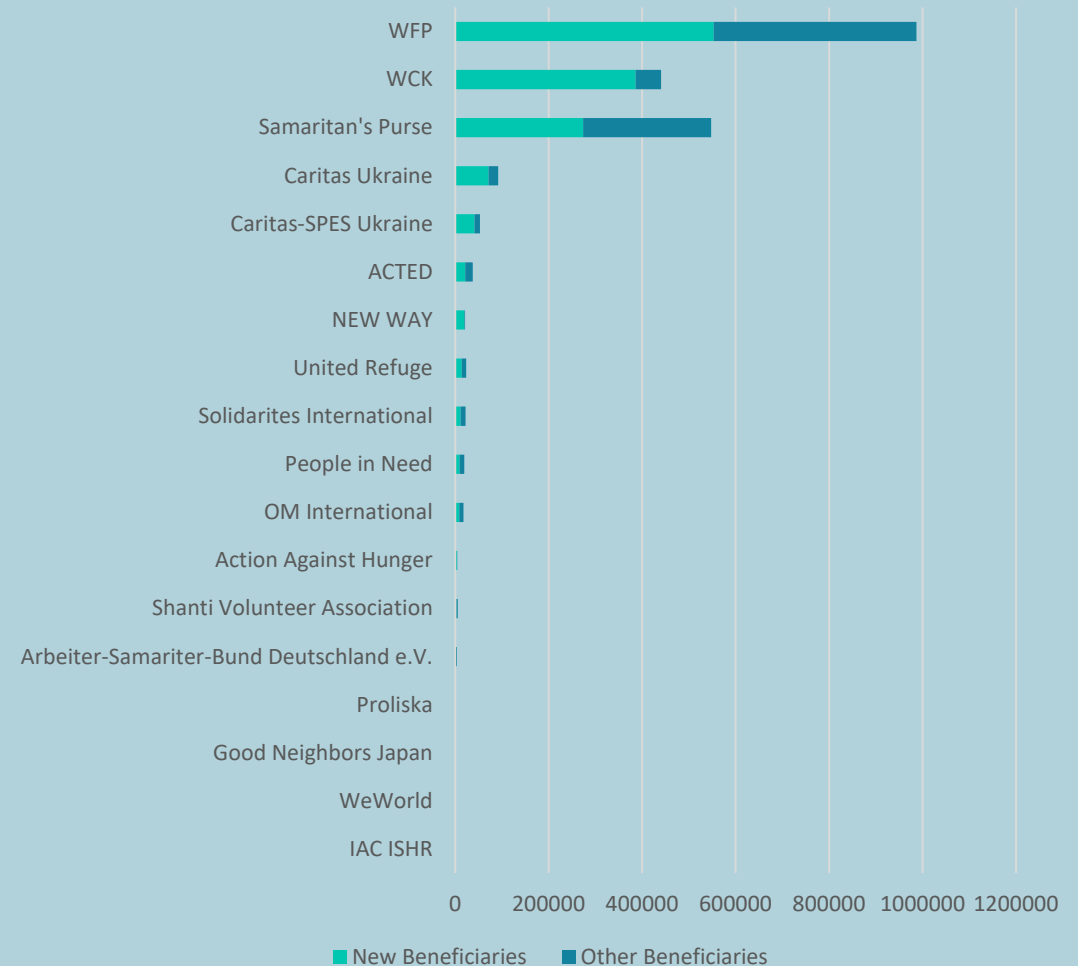

FSLC operational updates (reporting period 01 November – 14 November)

UKRAINE
FOOD SECURITY & LIVELIHOODS CLUSTER
Strengthening Humanitarian Response

FSLC operational updates (01 - 14 Nov)

- 22 partners reportedly **reached about 1.4 million** people (46% male and 54% female) with food and livelihood assistance across the country during reporting period of 01 November – 14 November.

Beneficiary reached by reporting periods

Reporting Partners

	29-Jun	13-Jul	26-Jul	09-Aug	23-Aug	06-Sep	20-Sep	04-Oct	18-Oct	01-Nov
	12-Jul	25-Jul	08-Aug	22-Aug	05-Sep	19-Sep	03-Oct	17-Oct	31-Oct	14-Nov
Food Assistance	1.8M	2.9M	2.8M	2.7M	2.7M	2.4M	1.6M	1.3M	1.7M	1.4M
Livelihoods	40K	19K		25	29K	526	56K	37K	1K	1K

Food Assistance

Livelihoods Assistance

Food Assistance

- 19 partners reportedly **reached 1,422,953** people (46% male and 54% female) with food assistance across the country during reporting period of 01 - 14 November.

People reached by oblast

Partners presence

Livelihoods Assistance

- 5 partners reportedly **reached 970** people (46% male and 54% female) with livelihood assistance across 12 oblasts and city of Kyiv during reporting period of 01 - 14 November.