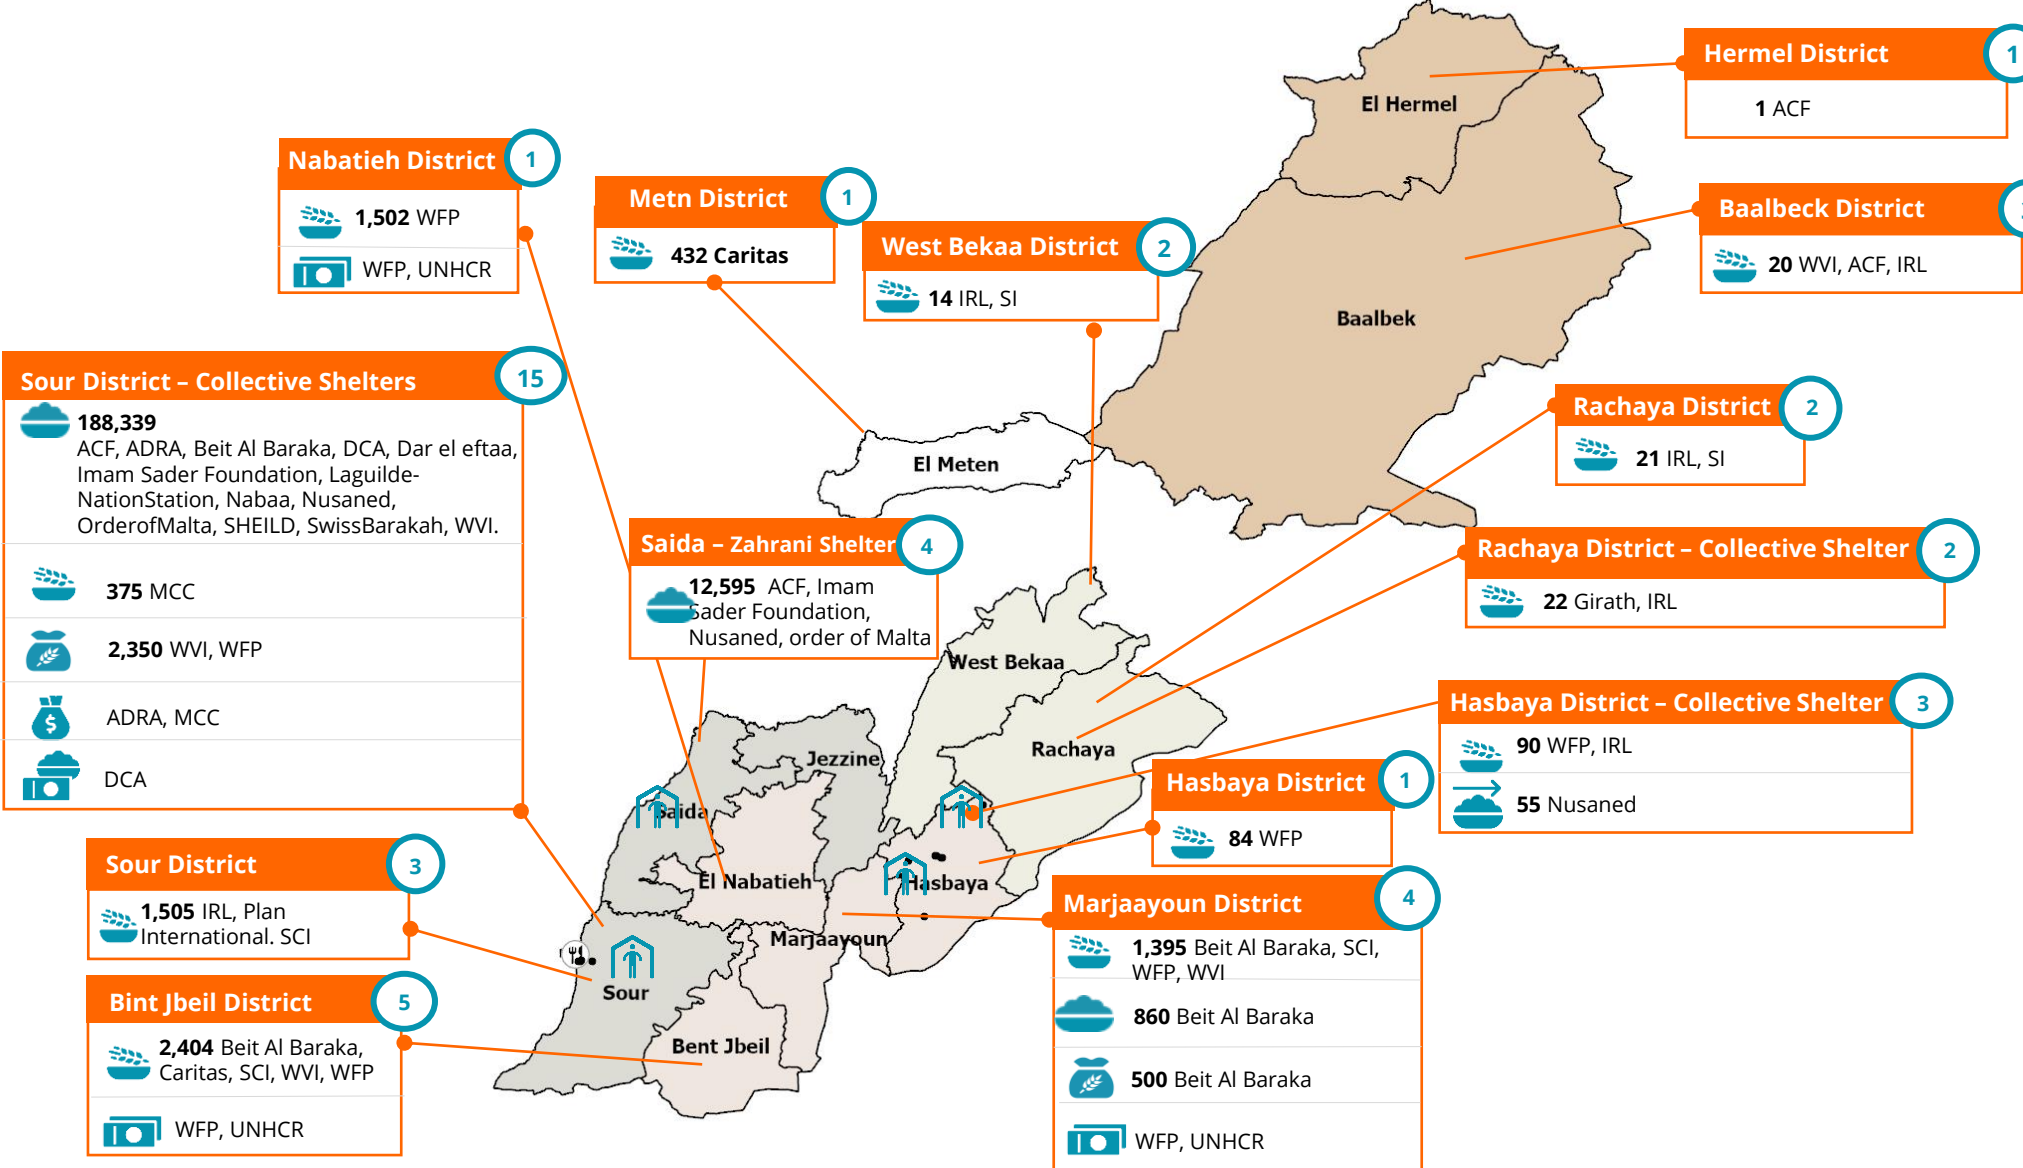

Lebanon: South Emergency Response Presence Map

October - December 2023

Data as of 29 December 2023

Total number of Partners **21**

ACF, ADRA, Beit El Barakah, Caritas, Dar El Efta, DCA, Girath, Imam Sader Foundation, IRL, La guide - Nation Station, MCC, Nabaa, Nusaned, Order of malta, Plan Lebanon, Save the Children, Sheild, SI, Swiss Barakah, WFP, World Vision.

Legend

- Food parcels
- Cash to Kitchens
- Kg of food
- Meals
- Cash for fresh food
- Ready To Eat
- Collective Shelter/s
- One-off MPCA

Governorate

- Baalbek-El Hermel
- Bekaa
- El Nabatieh
- South
- No Intervention