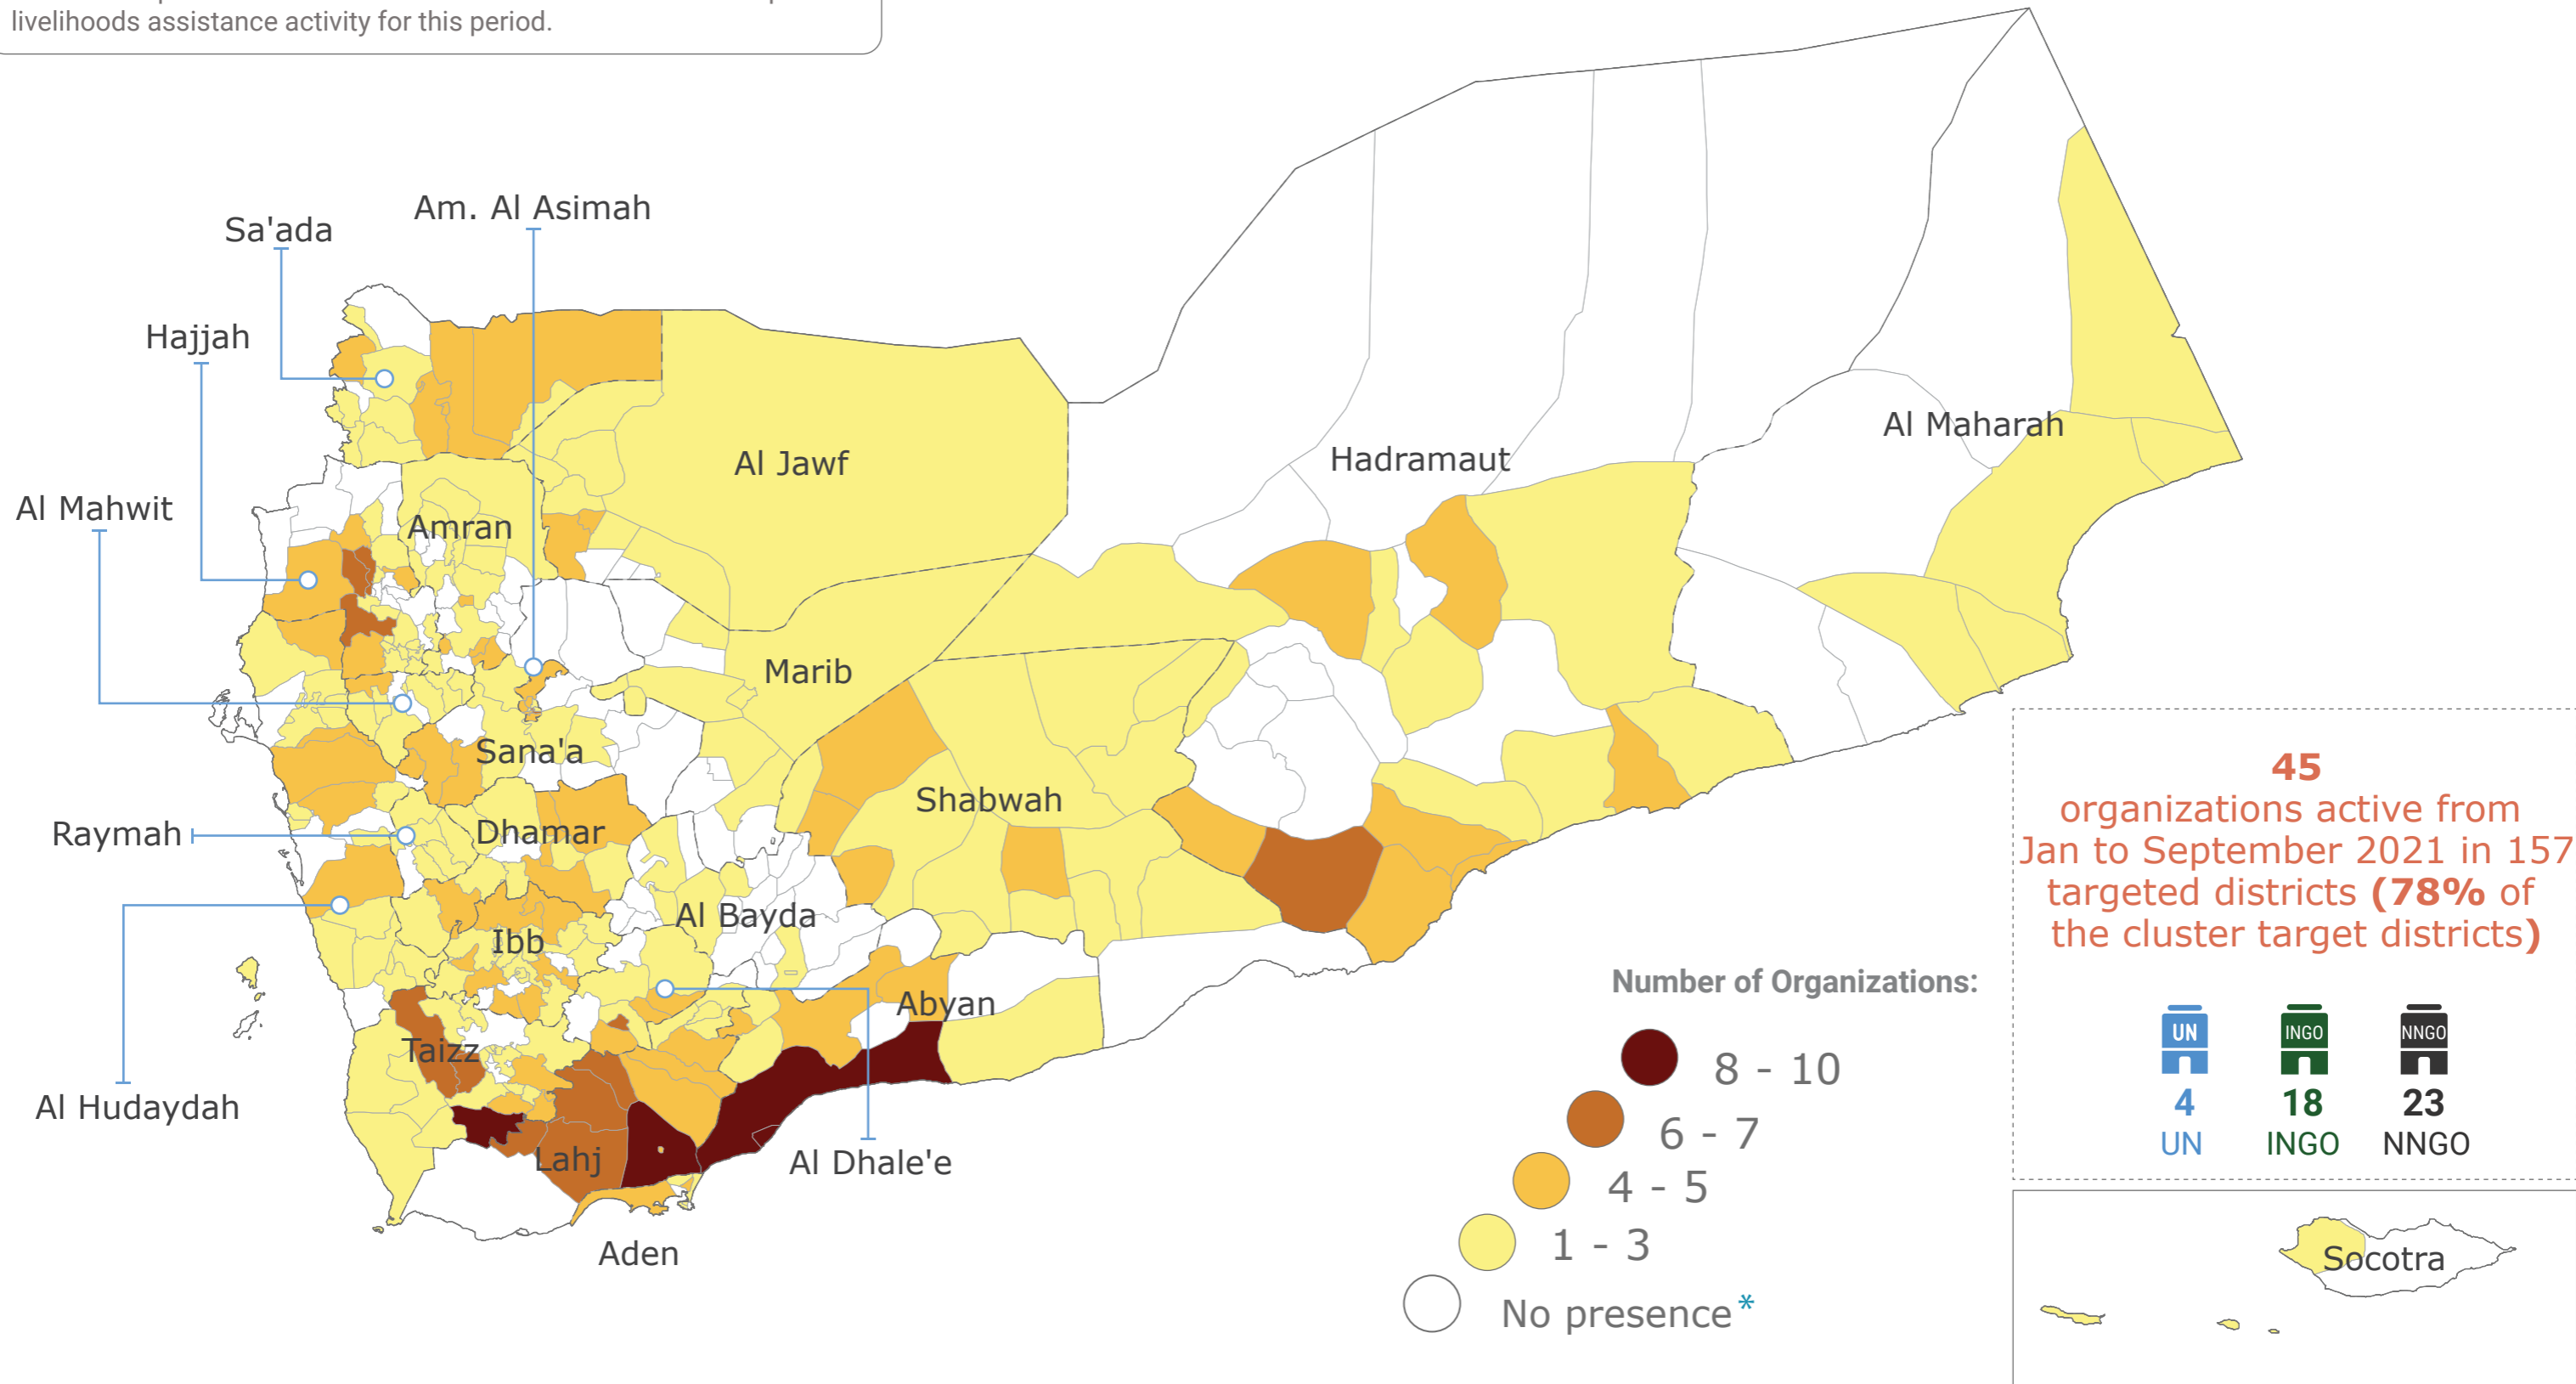

This map shows how many FSAC partners have reported livelihoods assistance activity in each district anytime in the period from Jan to September 2021. Darker colors show a higher number, and lighter colors show fewer partners in the district. Districts in white have no reported livelihoods assistance activity for this period.

* Not FSAC livelihoods target districts/or FSAC partners present but did not deliver assistance in September due to funding constraints.

* The Number of FSAC Partners per district indicates presence of organizations/agencies without repetition, regardless of whether they operate independently or as an implementing/cooperating partner.