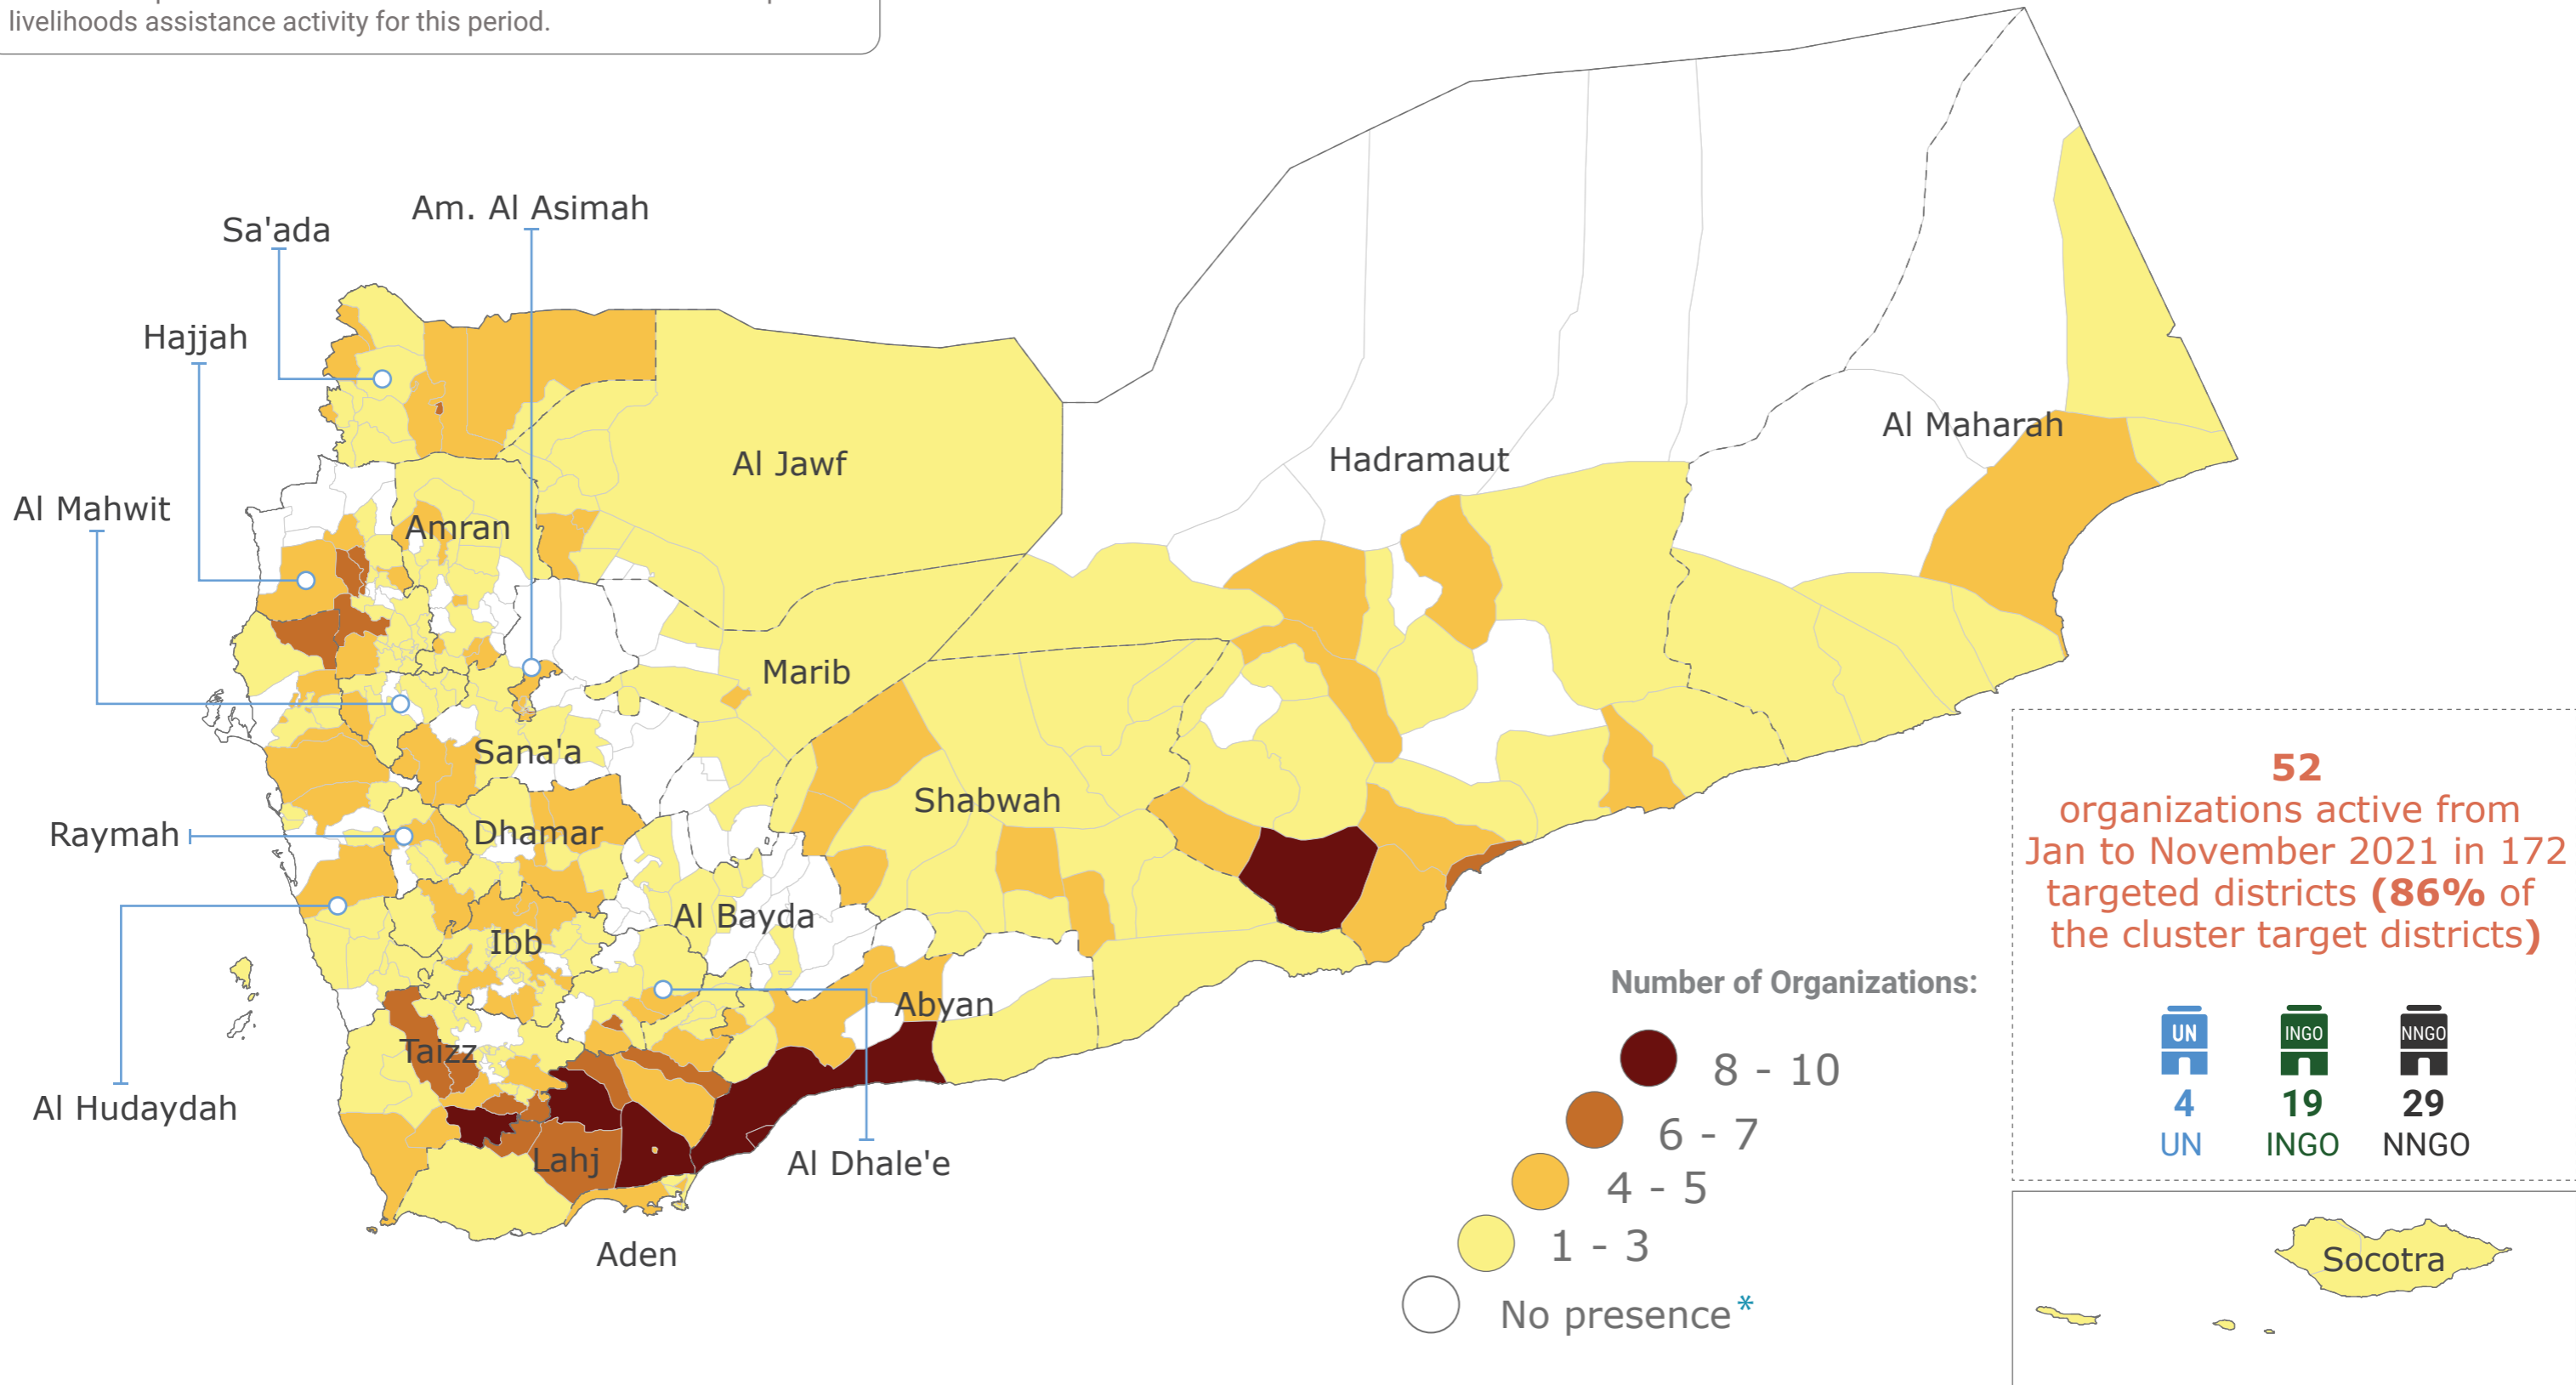

This map shows how many FSAC partners have reported livelihoods assistance activity in each district anytime in the period from Jan to November 2021. Darker colors show a higher number, and lighter colors show fewer partners in the district. Districts in white have no reported livelihoods assistance activity for this period.

* Not FSAC livelihoods target districts/or FSAC partners present but did not deliver assistance in November due to funding constraints.

* The Number of FSAC Partners per district indicates presence of organizations/agencies without repetition, regardless of whether they operate independently or as an implementing/cooperating partner.