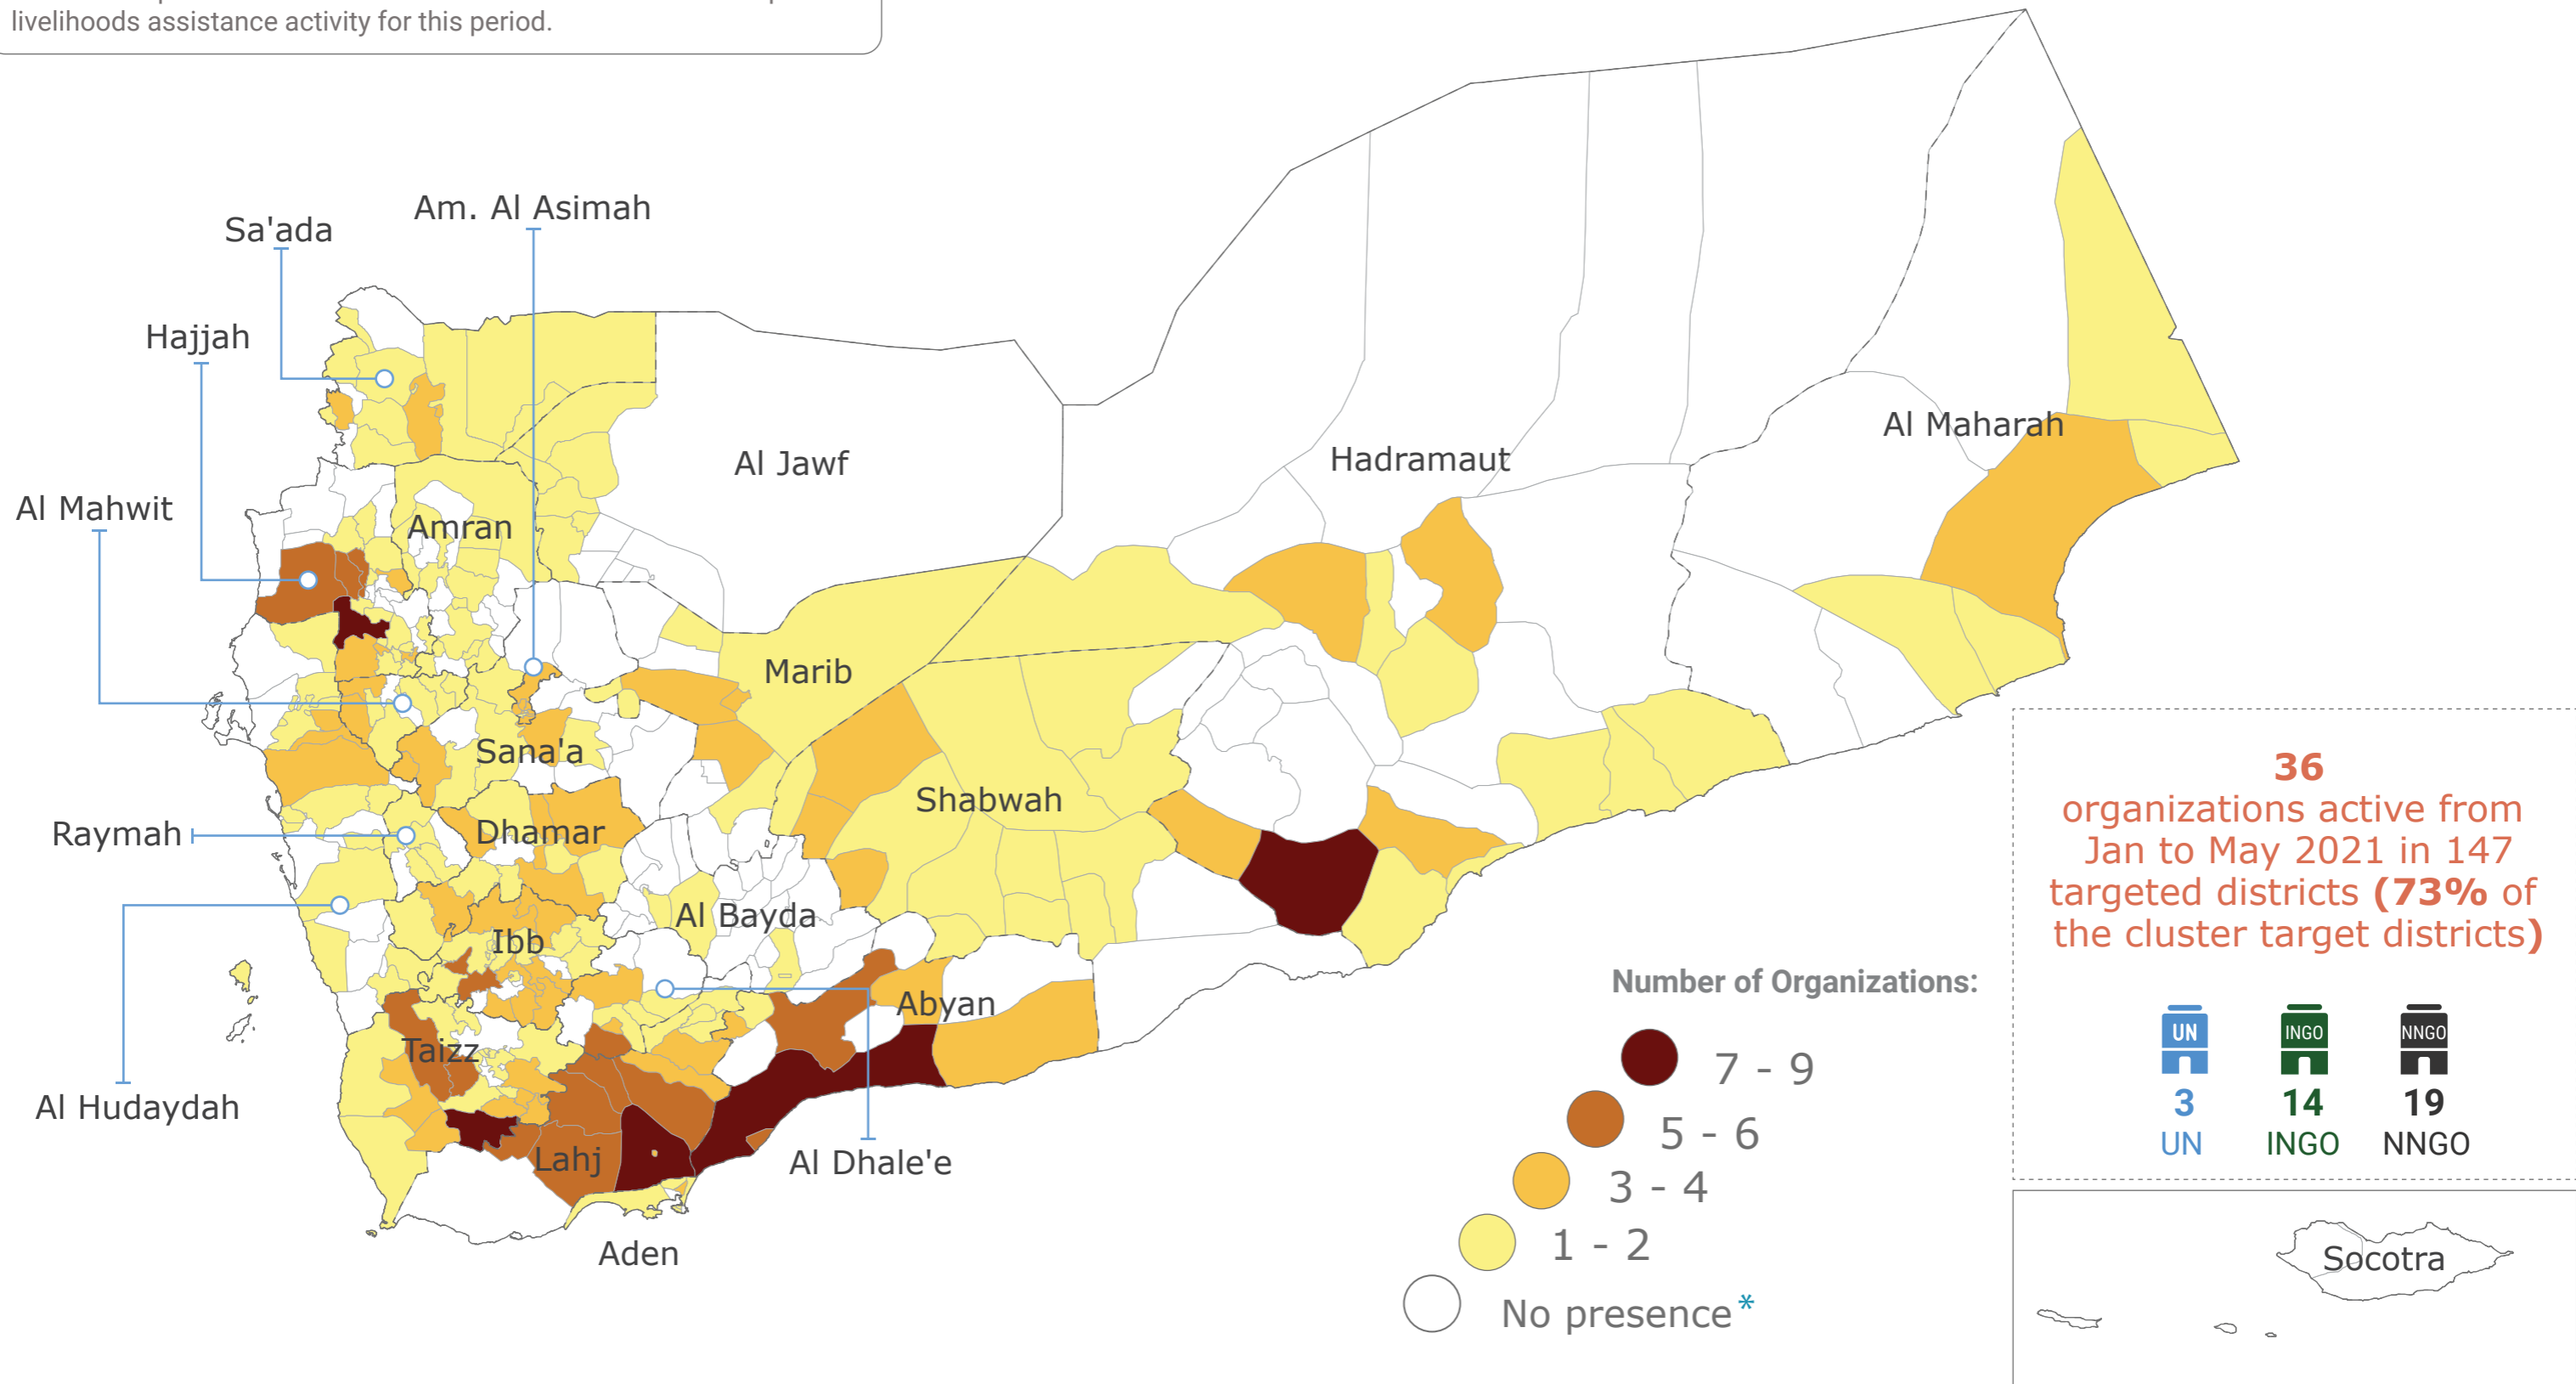

This map shows how many FSAC partners have reported livelihoods assistance activity in each district anytime in the period from Jan to May 2021. Darker colors show a higher number, and lighter colors show fewer partners in the district. Districts in white have no reported livelihoods assistance activity for this period.

**Map Legend**

- Governorate boundary
- District boundary
- Governorate Name

\* Not FSAC livelihoods target districts/or FSAC partners present but did not deliver assistance in May due to funding constraints.