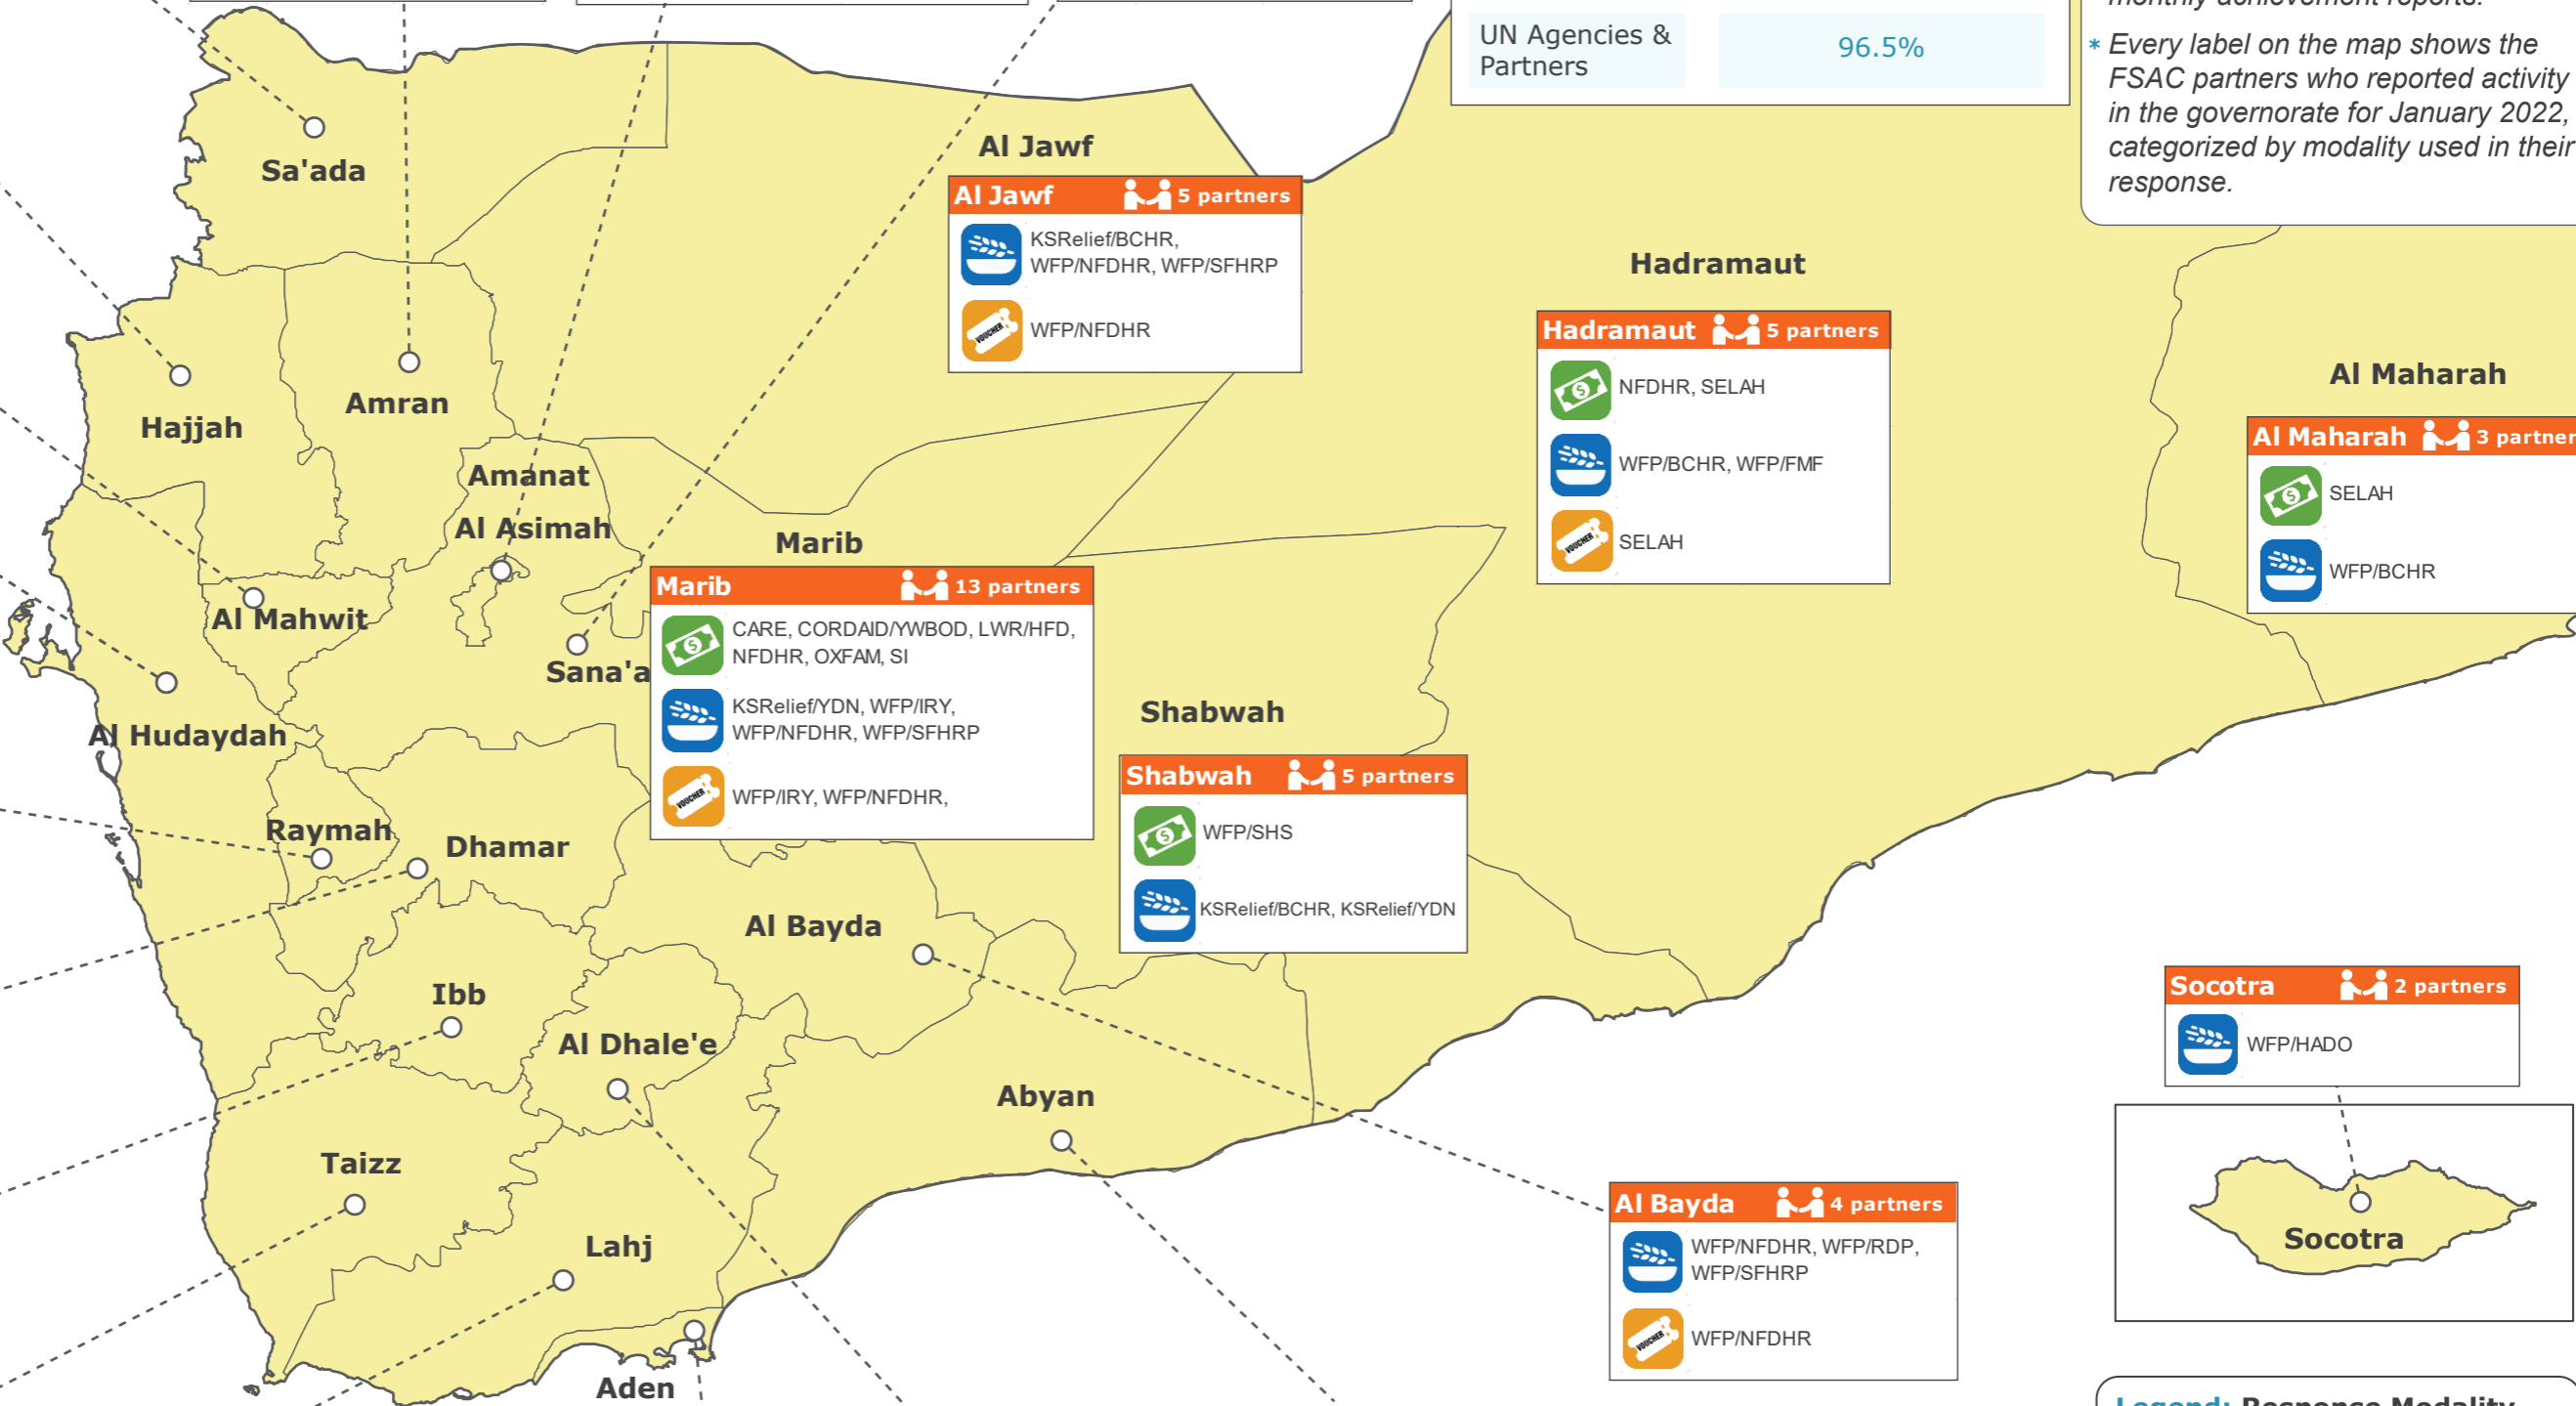

Sa'ada 3 partners

- WFP/DRC, WFP/SFHRP

Amran 6 partners

- CARE
- WFP/CARE, WFP/IRY, WFP/NFDHR, WFP/SFHRP
- NDEO

Amanat Al Asimah 5 partners

- CARE, WFP/NRC, WFP/SFHRP
- WFP/SFHRP
- WFP/NRC, WFP/RI

Sana'a 6 partners

- CARE, YLDF
- WFP/IRY, WFP/SCI, WFP/SFHRP
- WFP/IRY

Hajjah 11 partners

- CARE, SCI
- WFP/DRC, WFP/NFDHR, WFP/NRC, WFP/RI, WFP/SFHRP, WFP/MI, KSRRelief/BCHR
- WFP/VHI

Al Mahwit 4 partners

- CARE
- WFP/SFHRP, WFP/YFCA

Al Hudaydah 8 partners

- NRC, YLDF
- WFP/DRC, WFP/IRY, WFP/NFDHR, WFP/SFHRP, WFP/MI
- WFP/IRY

Raymah 3 partners

- WFP/IRY, WFP/RI

Dhamar 2 partners

- WFP/IRY
- WFP/IRY

Ibb 8 partners

- OXFAM
- WFP/CARE, WFP/SCI, WFP/SFHRP, WFP/SHS, WFP/TYF
- WFP/NFDHR

Taizz 19 partners

- CARE, DRF, LWR/HFD, SCI
- KSRRelief/YDN, WFP/FMF, WFP/SFHRP, WFP/SHS, WFP/TYF, WFP/YFCA, WFP/Human Access
- DAHFD, ITDC, WFP/CARE, WFP/MC, YKF, GOTG

Lahj 12 partners

- CARE, CORDAID/ASF, SCI, SELAH, WFP/FMF, WFP/Human Access
- WFP/UNHCR
- ADRA, HRF, YKF, WFP/Human Access

Aden 7 partners

- CORDAID/ASF, ITDC, WFP/RI
- KSRRelief/BCHR

Al Dhale'e 6 partners

- NMO, WFP/SHS
- WFP/SHS
- ADRA, GC, HRF

Abyan 6 partners

- YFCA
- KSRRelief/YDN, WFP/CARE
- ADRA

Legend: Response Modality

- In Kind assistance
- Unconditional cash assistance
- Unconditional voucher assistance