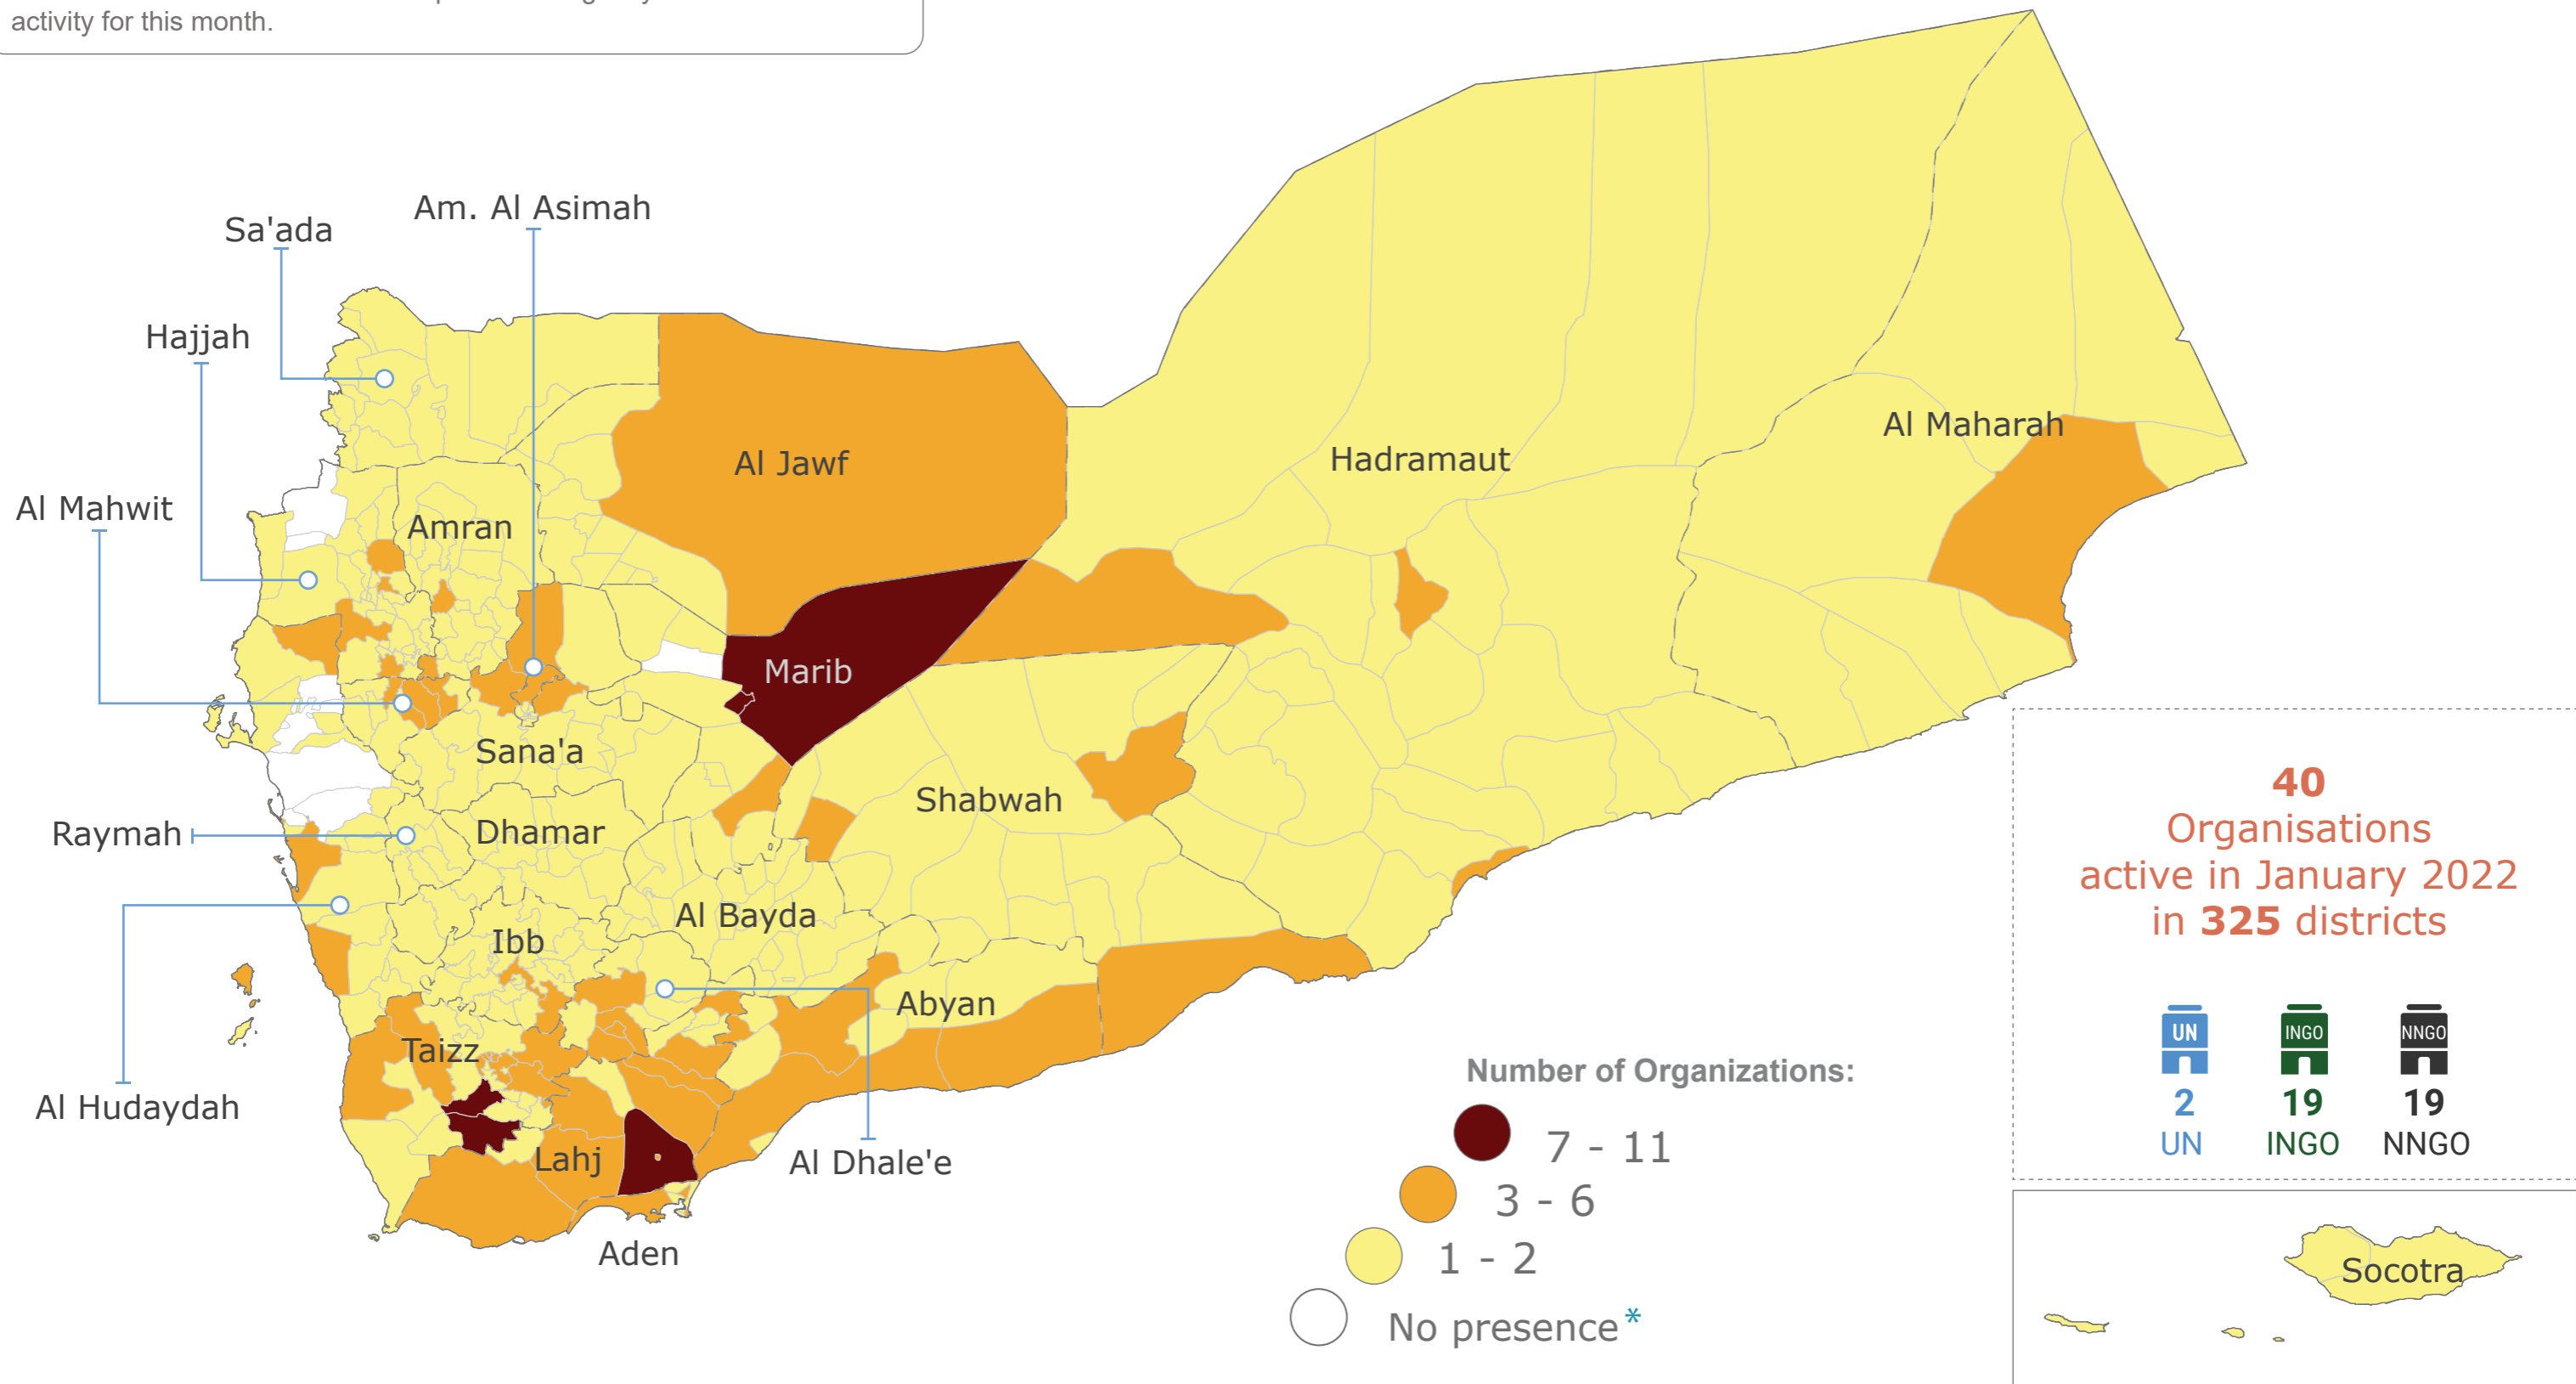

* This map indicates the governorates where FSAC partners' Emergency Food Assistance projects are being implemented at the moment. It is based on the data shared with the cluster by the FSAC partners in their monthly achievement reports.

Lahj 12 partners

- CARE, CORDAID/ASF, SCI, SELAH, WFP/FMF, WFP/Human Access
- WFP/UNHCR
- ADRA, HRF, YKF, WFP/Human Access

Aden 7 partners

- CORDAID/ASF, ITDC, WFP/RI
- KSRRelief/BCHR

Al Dhale'e 6 partners

This map shows how many FSAC partners have reported emergency food assistance activity in each district for January 2022. Darker colors show a higher number, and lighter colors show fewer partners in the district. Districts in white have no reported emergency food assistance activity for this month.

Map Legend

- Governorate boundary
- District boundary
- Governorate Name

* FSAC partners present in all northern districts, but did not deliver assistance in January due to constraining factors leading to distributions taking place once every two months.