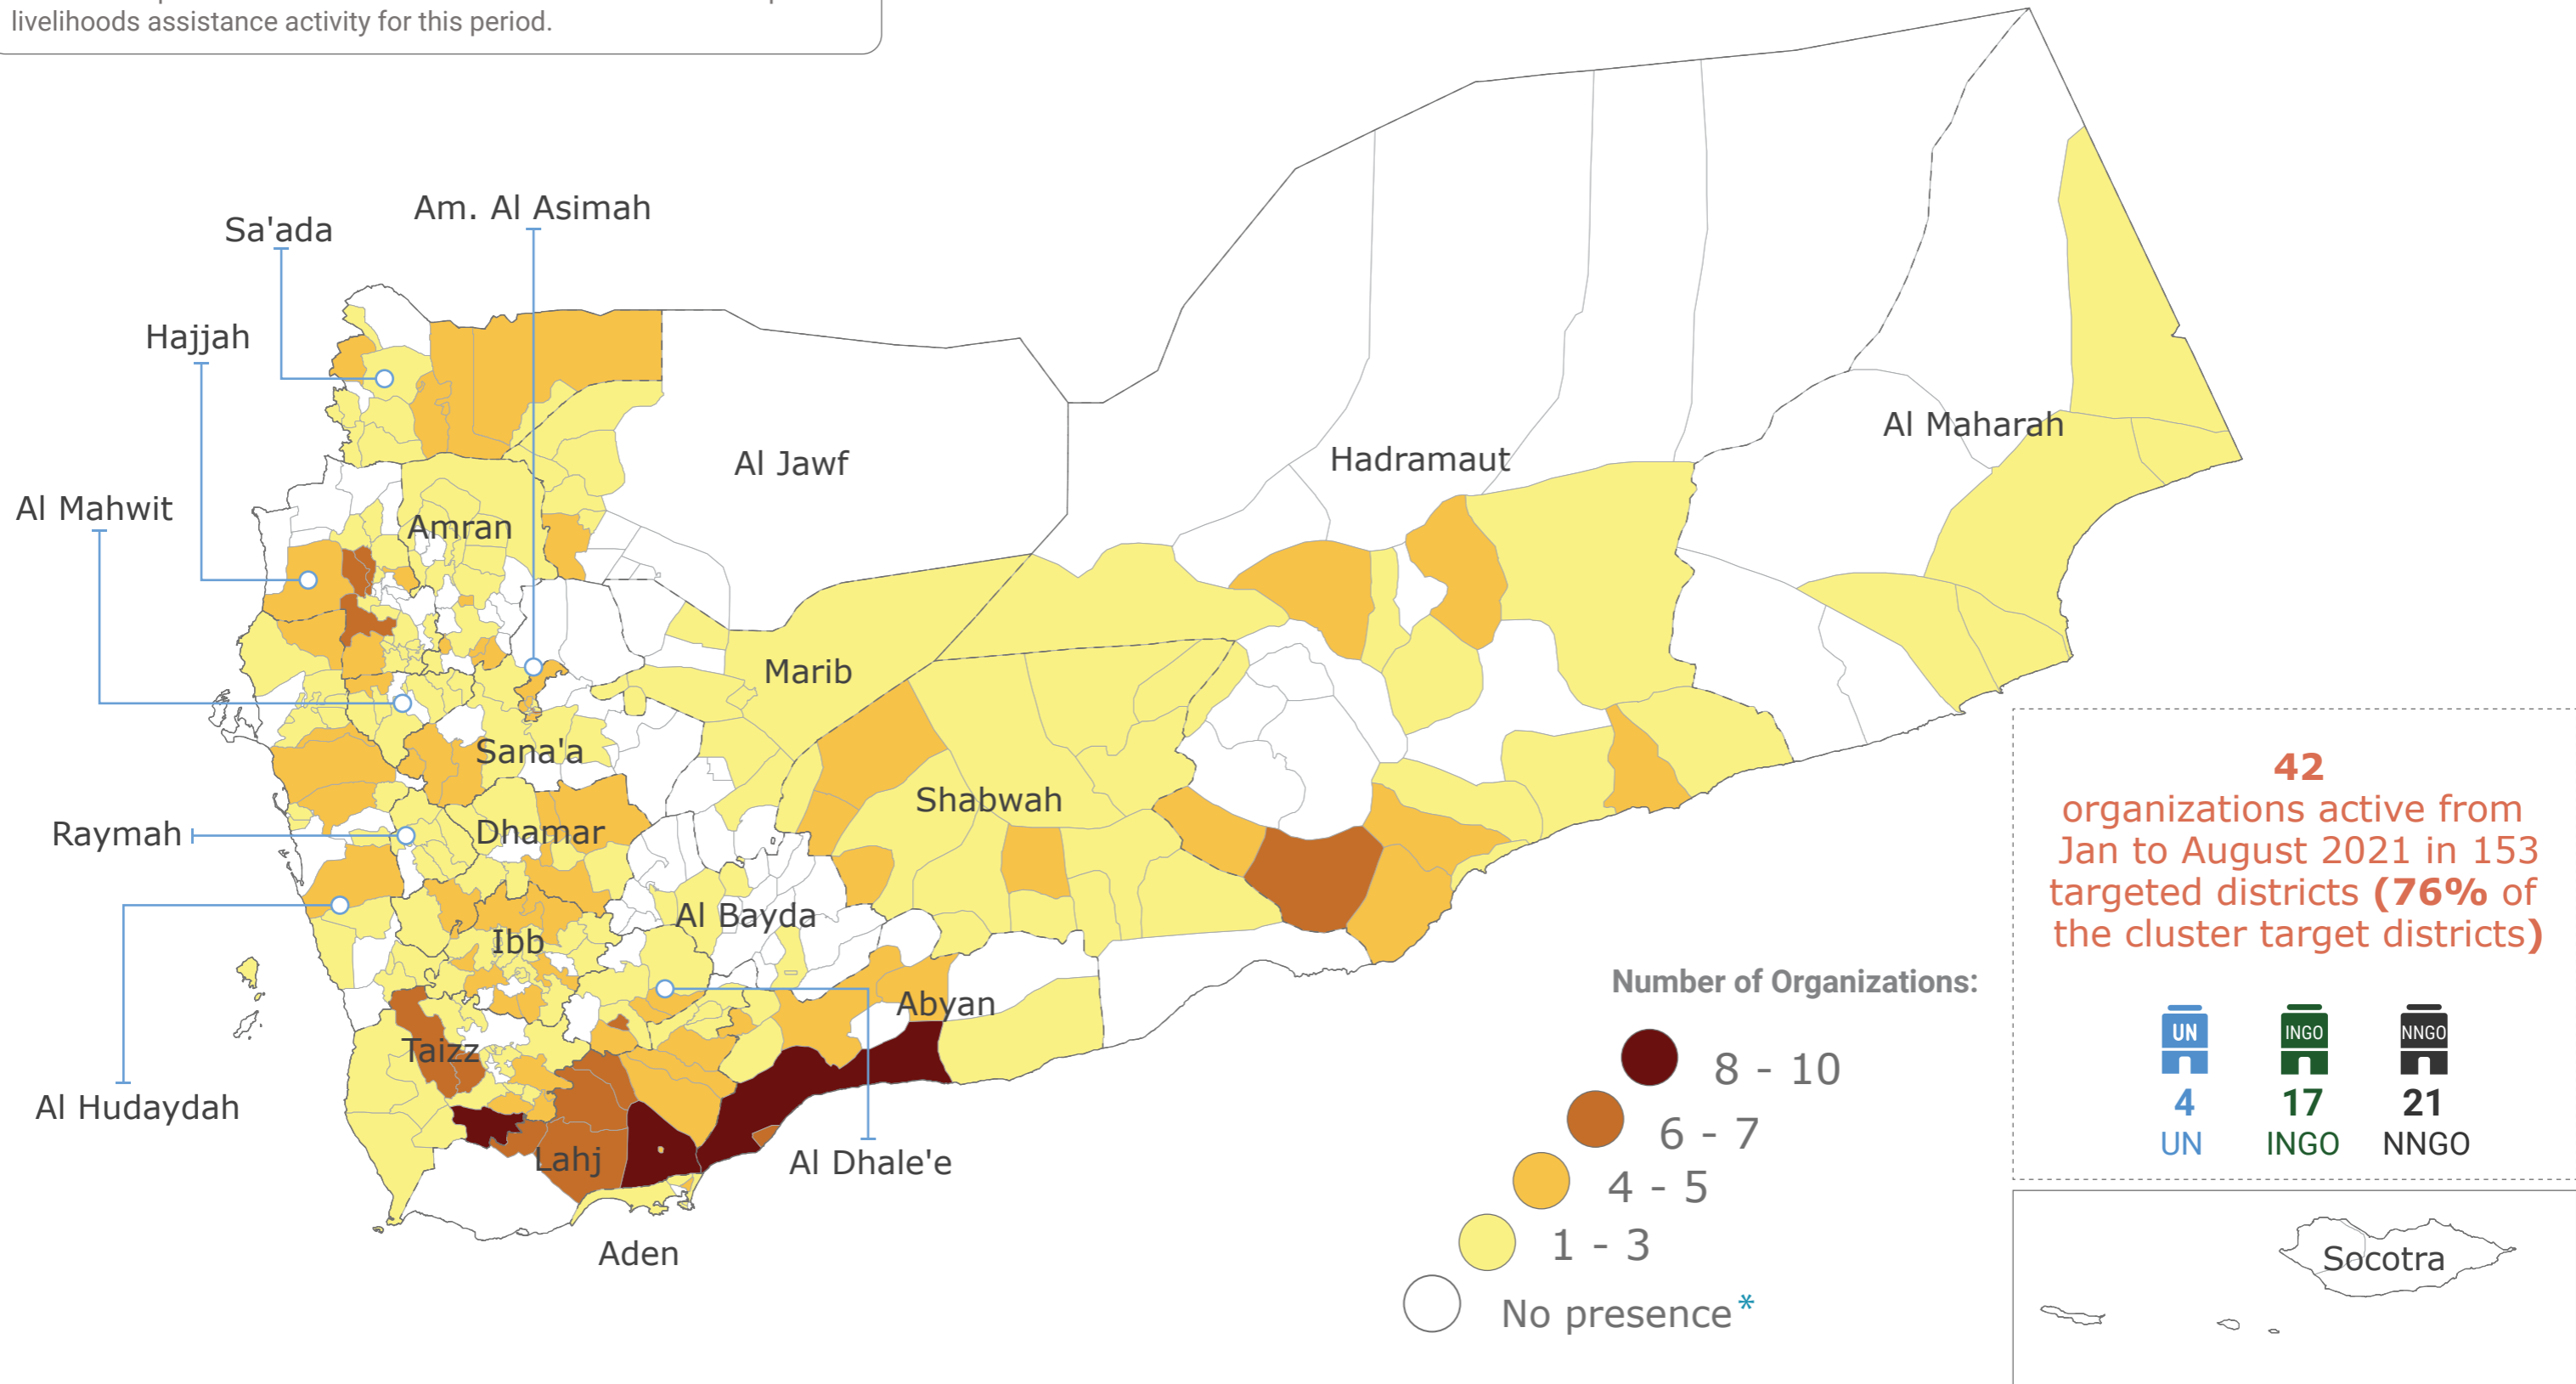

This map shows how many FSAC partners have reported livelihoods assistance activity in each district anytime in the period from Jan to August 2021. Darker colors show a higher number, and lighter colors show fewer partners in the district. Districts in white have no reported livelihoods assistance activity for this period.

* Not FSAC livelihoods target districts/or FSAC partners present but did not deliver assistance in August due to funding constraints.
* The Number of FSAC Partners per district indicates presence of organizations/agencies without repetition, regardless of whether they operate independently or as an implementing/cooperating partner.