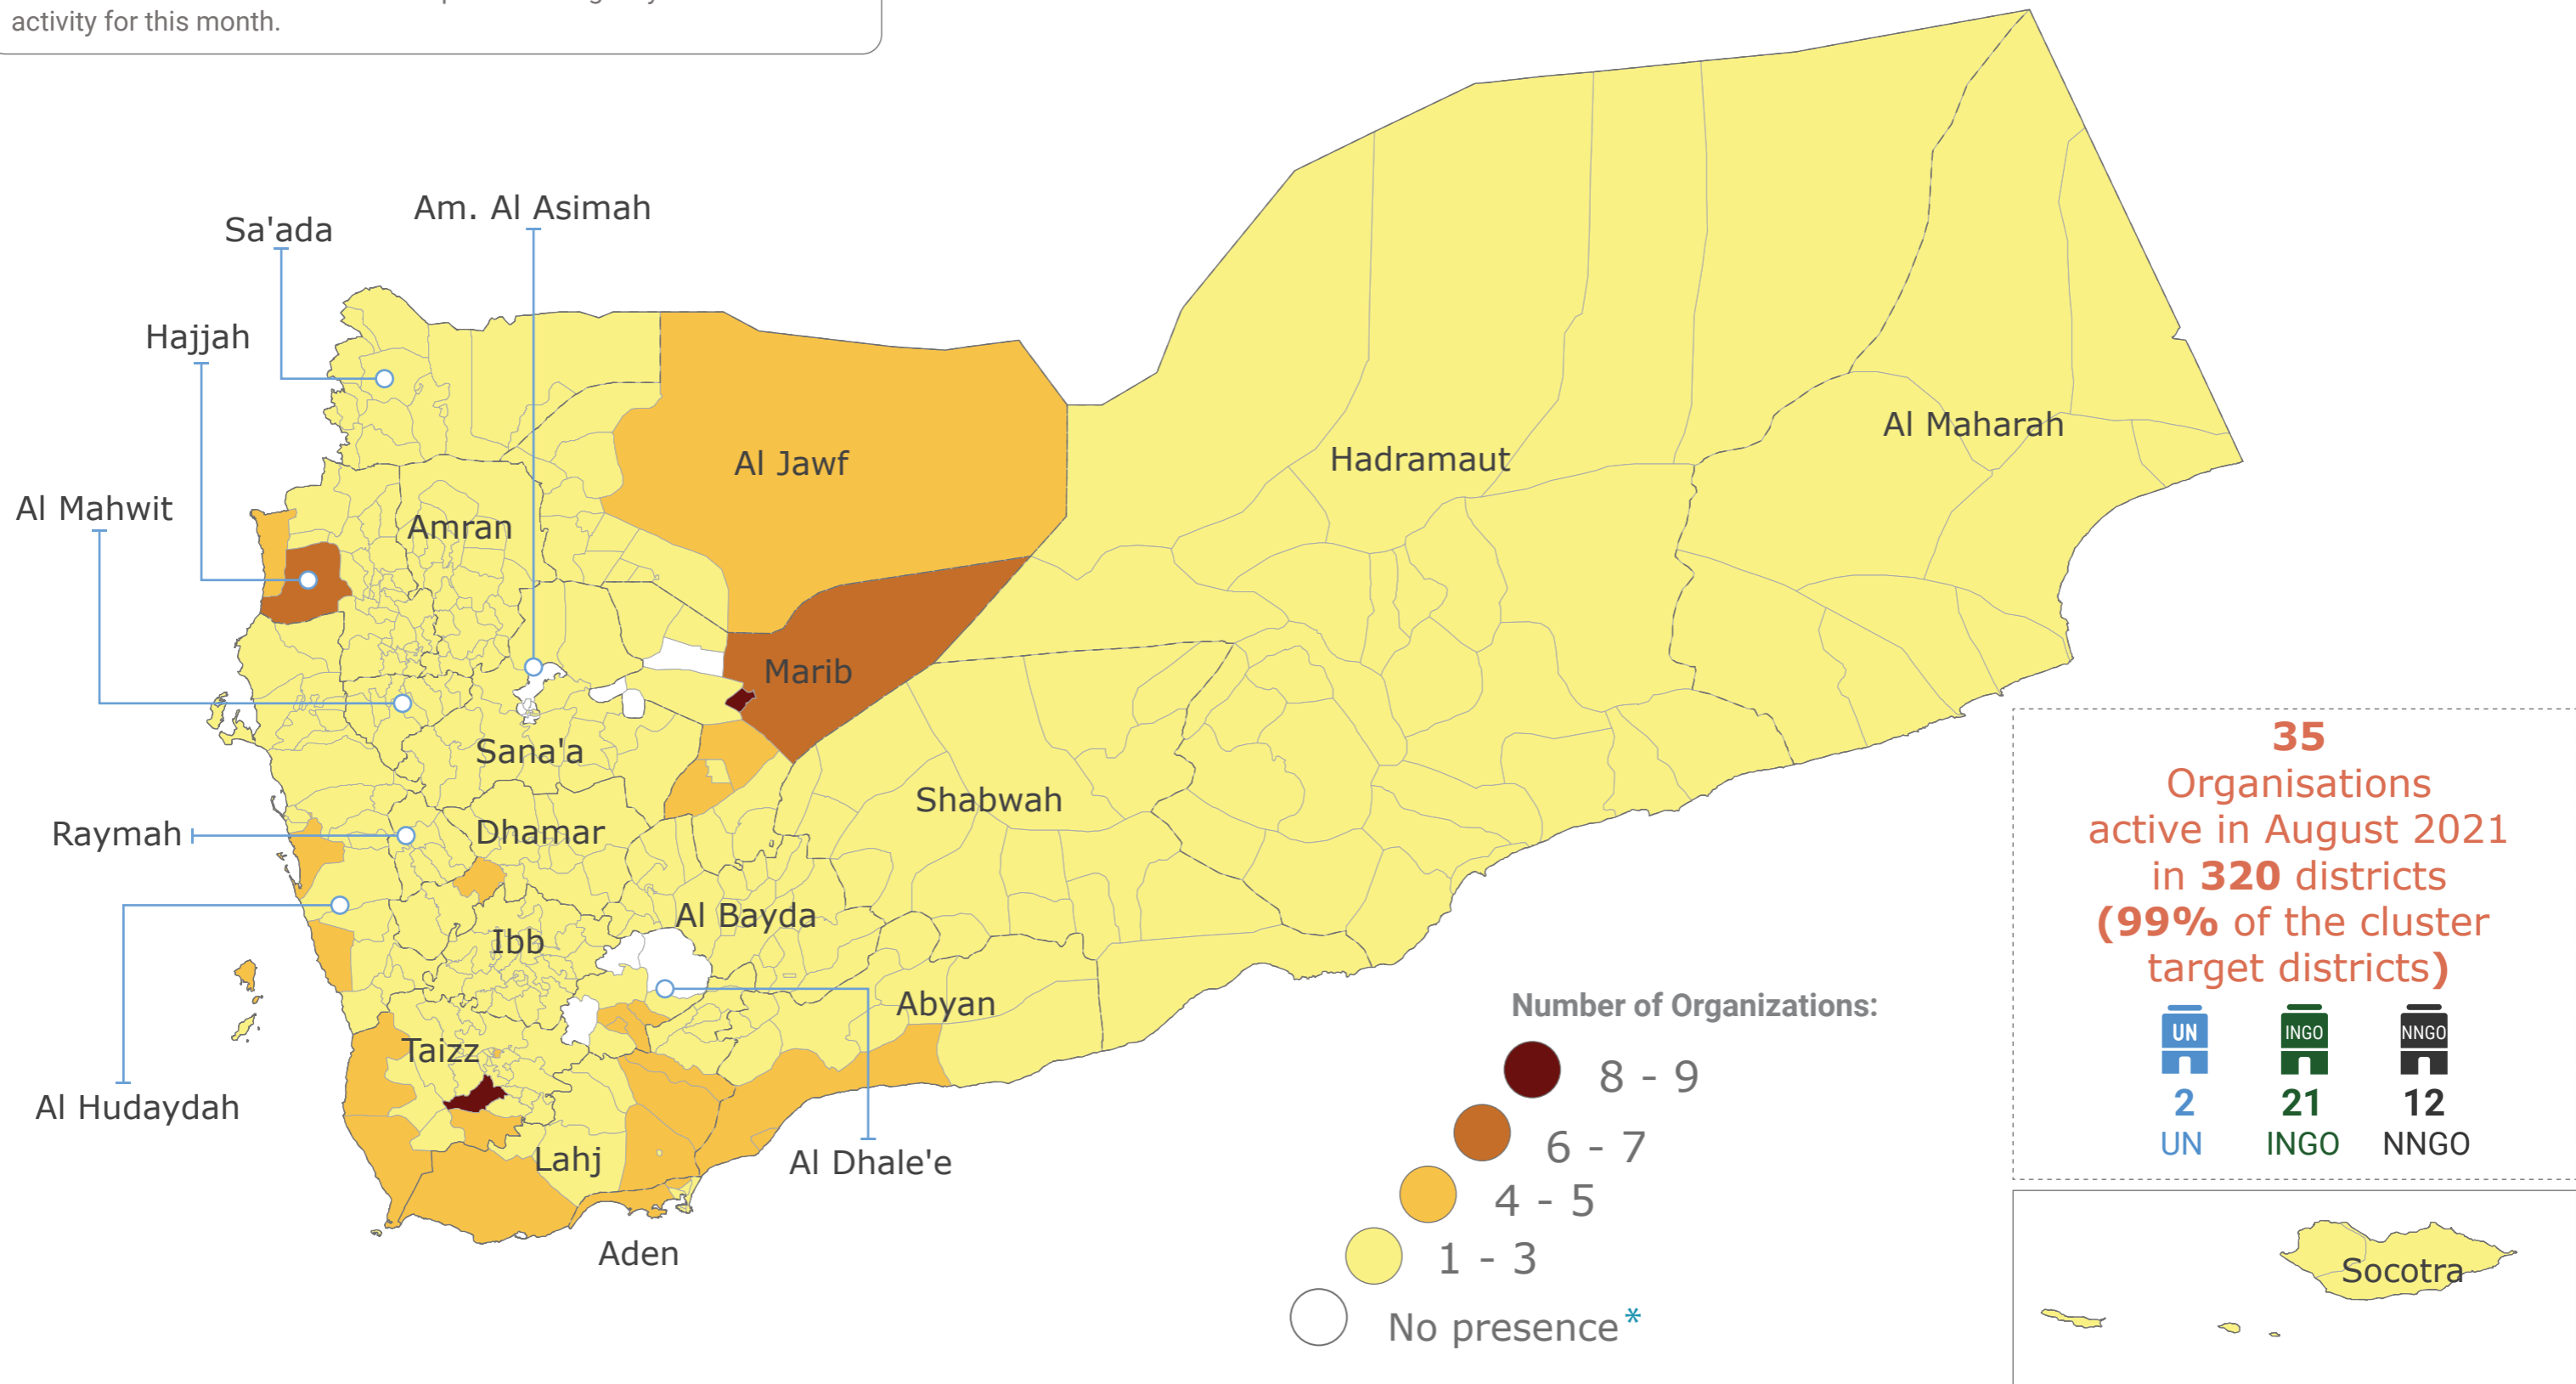

This map shows how many FSAC partners have reported emergency food assistance activity in each district for August 2021. Darker colors show a higher number, and lighter colors show fewer partners in the district. Districts in white have no reported emergency food assistance activity for this month.

* FSAC partners present in all northern districts, but did not deliver assistance in August due to constraining factors leading to distributions taking place once every two months.

* The Number of FSAC Partners per district indicates presence of organizations/agencies without repetition, regardless of whether they operate independently or as an implementing/cooperating partner.