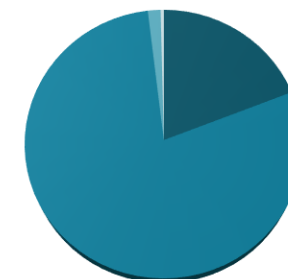

People Assisted:

340,238

Total number of people reached

338,945

Food assistance
In-kind and cash

1,293

Livelihood Inputs

Number of beneficiary by type

■ Host Community ■ IDP In-Camp
 ■ IDP Out-Camp ■ Returnee