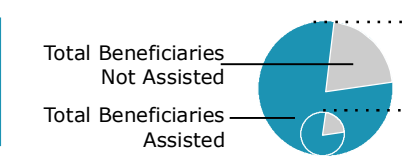

ADAWAMA: 3 Partners

- Danish Refugee Council (DRC)*
- Social Welfare Network Initiative (SWNI)*
- World Food Programme (WFP)

Food Assistance

Total Number of HRP Target: **3.7 Million**

Total Number of Beneficiaries Assisted: **1.8 Million**

Organization*: Partners who also implement activities with WFP

HRP Target for the LGA (largest circle): 329,669 People

HRP Target for the LGA (smallest circle): 8,697 People

Cadre Harmonise - March 2018
June - August 2018 (Projection)