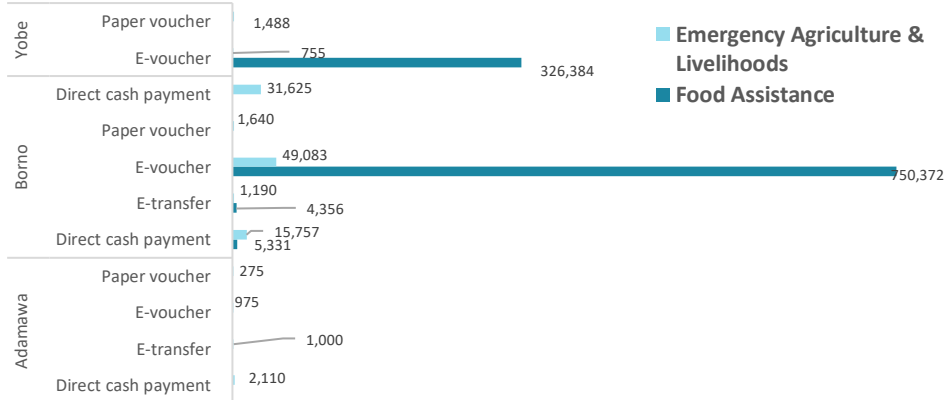

In September 2023, the food security sector assisted around 1.7 million people with food assistance and around 301 thousand people with Emergency agriculture and livelihoods, of which 65 percent (1,086,443) and 35 percent (105,898) respectively received support, through cash voucher assistance (CVA). A total of 28 organizations, national, and international non-governmental organizations, and UN agencies used various delivery mechanisms such as cash payments, mobile money transfers, paper vouchers, and electronic vouchers. Borno state hosts 69 percent of the CVA beneficiaries, with Yobe state hosting 30 percent and Adamawa state has 1 percent.

KEY FACTS & FIGURES ON CASH & VOUCHER ASSISTANCE

1,086,443
Food Assistance

105,898
Emergency Agriculture & Livelihood

Cash & Voucher Assistance at State Level

| SO | Adamawa | Borno | Yobe |
|-----|---------|---------|---------|
| SO1 | | 760,059 | 326,388 |
| SO2 | 4,360 | 67,670 | 33,868 |

Cash & Voucher Assistance Modalities Used at State Level

Top 10 of the 34 LGAs with Cash Voucher Assistance

MODALITY | PEOPLE ASSISTED

| DELIVERY MODE/People Assisted | Count | Percentage |
|-------------------------------|-----------|------------|
| Direct cash payment | 54,823 | 4.6% |
| E-transfer | 6,546 | 0.5% |
| E-voucher | 1,127,569 | 94.6% |
| Paper voucher | 3,403 | 0.3% |