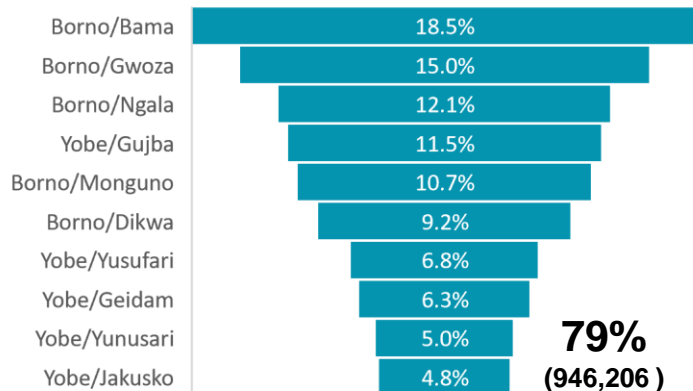

In September 2023, the food security sector assisted around 1.7 million people with food assistance and around 301 thousand people with Emergency agriculture and livelihoods, of which 65 percent (1,086,443) and 35 percent (105,898) respectively received support, through cash voucher assistance (CVA). A total of 28 organizations, national, and international non-governmental organizations, and UN agencies used various delivery mechanisms such as cash payments, mobile money transfers, paper vouchers, and electronic vouchers. Borno state hosts 69 percent of the CVA beneficiaries, with Yobe state hosting 30 percent and Adamawa state has 1 percent.

KEY FACTS & FIGURES ON CASH & VOUCHER ASSISTANCE

1,086,443
Food Assistance

105,898
Emergency Agriculture & Livelihood

Cash & Voucher Assistance at State Level

| SO | Adamawa | Borno | Yobe |
|-----|---------|---------|---------|
| SO1 | | 760,059 | 326,388 |
| SO2 | 4,360 | 67,670 | 33,868 |

Cash & Voucher Assistance Modalities Used at State Level

Top 10 of the 34 LGAs with Cash Voucher Assistance

MODALITY | PEOPLE ASSISTED

| DELIVERY MODE/People Assisted | Count | Percentage |
|-------------------------------|-----------|------------|
| Direct cash payment | 54,823 | 4.6% |
| E-transfer | 6,546 | 0.5% |
| E-voucher | 1,127,569 | 94.6% |
| Paper voucher | 3,403 | 0.3% |