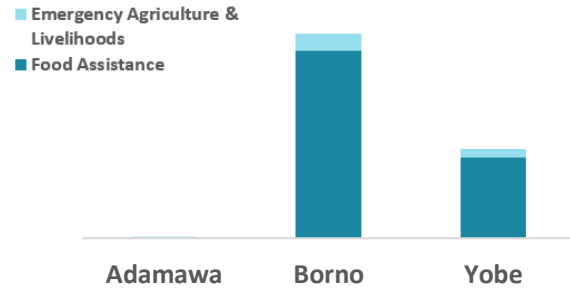

In September 2023, the food security sector assisted around 1.7 million people with food assistance and around 301 thousand people with Emergency agriculture and livelihoods, of which 65 percent (1,086,443) and 35 percent (105,898) respectively received support, through cash voucher assistance (CVA). A total of 28 organizations, national, and international non-governmental organizations, and UN agencies used various delivery mechanisms such as cash payments, mobile money transfers, paper vouchers, and electronic vouchers. Borno state hosts 69 percent of the CVA beneficiaries, with Yobe state hosting 30 percent and Adamawa state has 1 percent.

KEY FACTS & FIGURES ON CASH & VOUCHER ASSISTANCE

1,086,443
Food Assistance

105,898
Emergency Agriculture & Livelihood

Cash & Voucher Assistance at State Level

| SO | Adamawa | Borno | Yobe |
|-----|---------|---------|---------|
| SO1 | | 760,059 | 326,388 |
| SO2 | 4,360 | 67,670 | 33,868 |

Cash & Voucher Assistance Modalities Used at State Level

Top 10 of the 34 LGAs with Cash Voucher Assistance

MODALITY | PEOPLE ASSISTED

| DELIVERY MODE/People Assisted | Count | Percentage |
|-------------------------------|-----------|------------|
| Direct cash payment | 54,823 | 4.6% |
| E-transfer | 6,546 | 0.5% |
| E-voucher | 1,127,569 | 94.6% |
| Paper voucher | 3,403 | 0.3% |