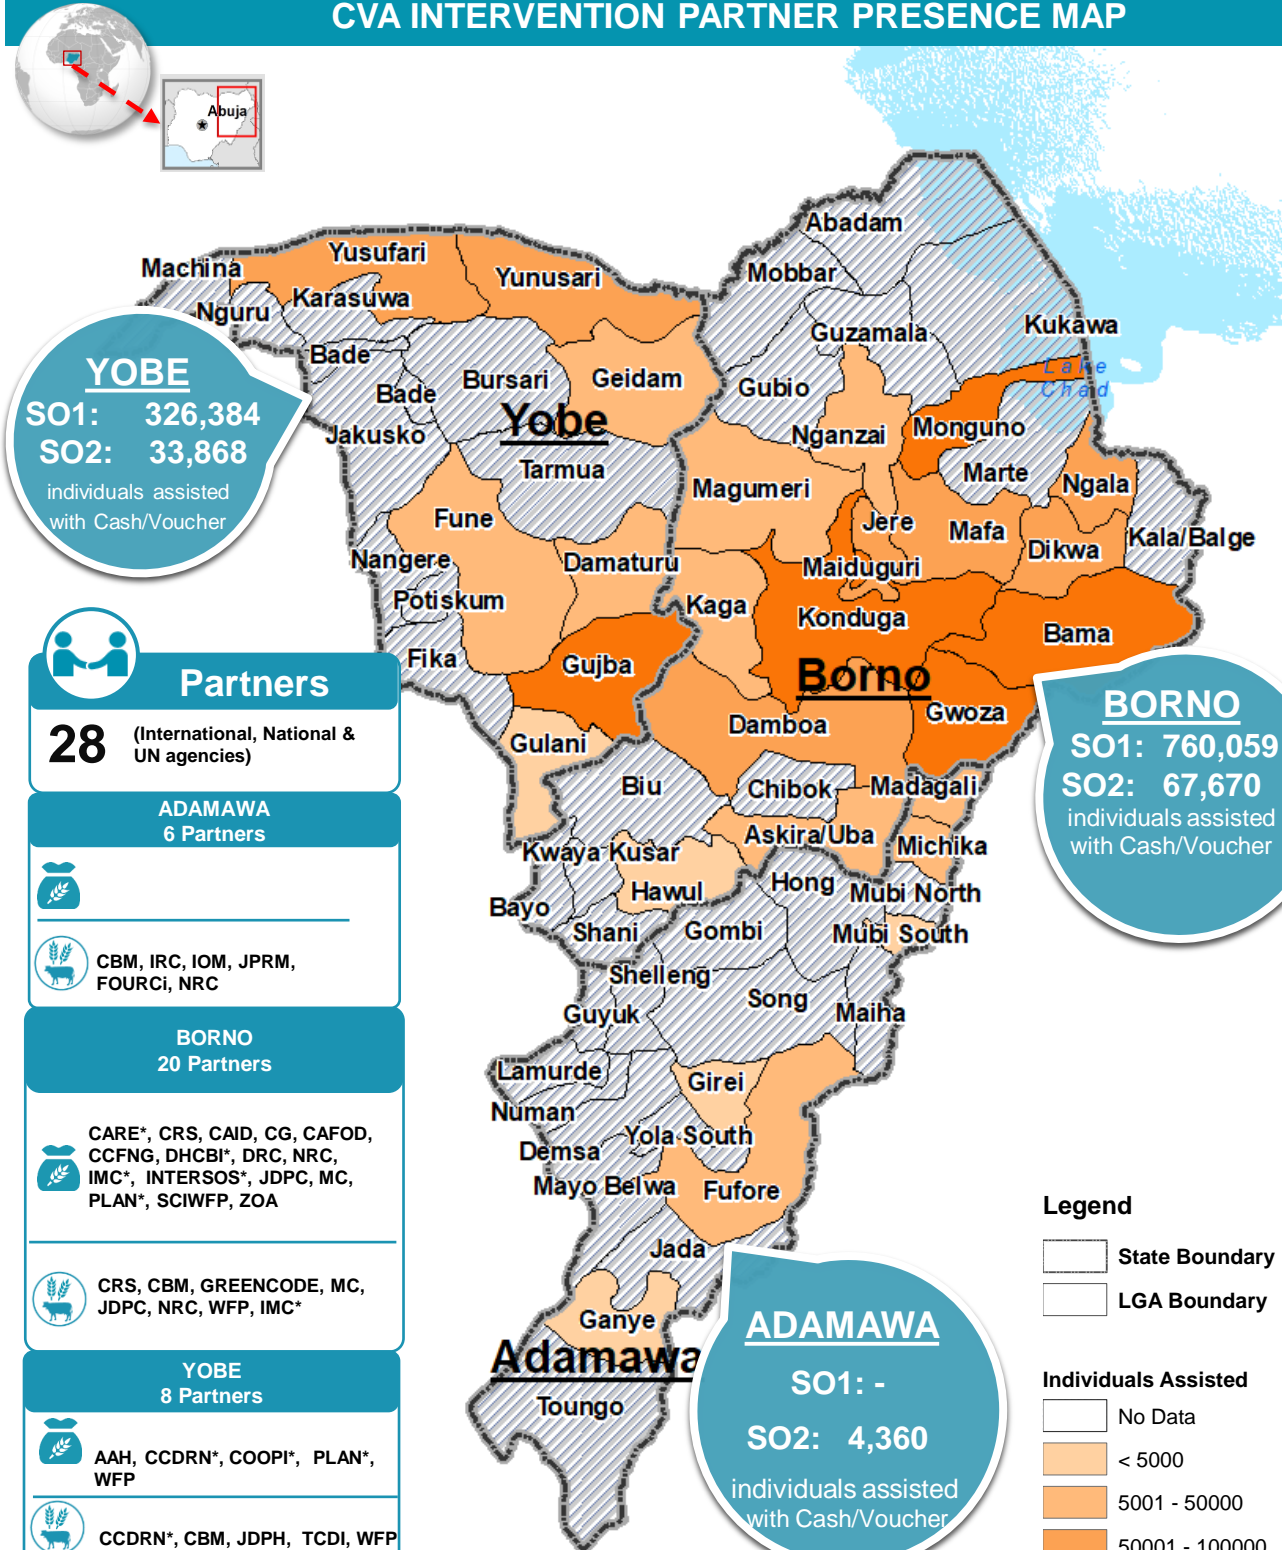

In September 2023, the food security sector assisted around 1.7 million people with food assistance and around 301 thousand people with Emergency agriculture and livelihoods, of which 65 percent (1,086,443) and 35 percent (105,898) respectively received support, through cash voucher assistance (CVA). A total of 28 organizations, national, and international non-governmental organizations, and UN agencies used various delivery mechanisms such as cash payments, mobile money transfers, paper vouchers, and electronic vouchers. Borno state hosts 69 percent of the CVA beneficiaries, with Yobe state hosting 30 percent and Adamawa state has 1 percent.

KEY FACTS & FIGURES ON CASH & VOUCHER ASSISTANCE

1,086,443
Food Assistance

105,898
Emergency Agriculture & Livelihood

Cash & Voucher Assistance at State Level

| SO | Adamawa | Borno | Yobe |
|-----|---------|---------|---------|
| SO1 | | 760,059 | 326,388 |
| SO2 | 4,360 | 67,670 | 33,868 |

Cash & Voucher Assistance Modalities Used at State Level

Top 10 of the 34 LGAs with Cash Voucher Assistance

MODALITY | PEOPLE ASSISTED

| DELIVERY MODE/People Assisted | Count | Percentage |
|-------------------------------|-----------|------------|
| Direct cash payment | 54,823 | 4.6% |
| E-transfer | 6,546 | 0.5% |
| E-voucher | 1,127,569 | 94.6% |
| Paper voucher | 3,403 | 0.3% |

CONDITIONALITY/People Assisted

| | |
|---------------|-----------------|
| Conditional | 37,863 (3%) |
| Unconditional | 1,154,478 (97%) |

CVA INTERVENTION PARTNER PRESENCE MAP

Partners
28 (International, National & UN agencies)