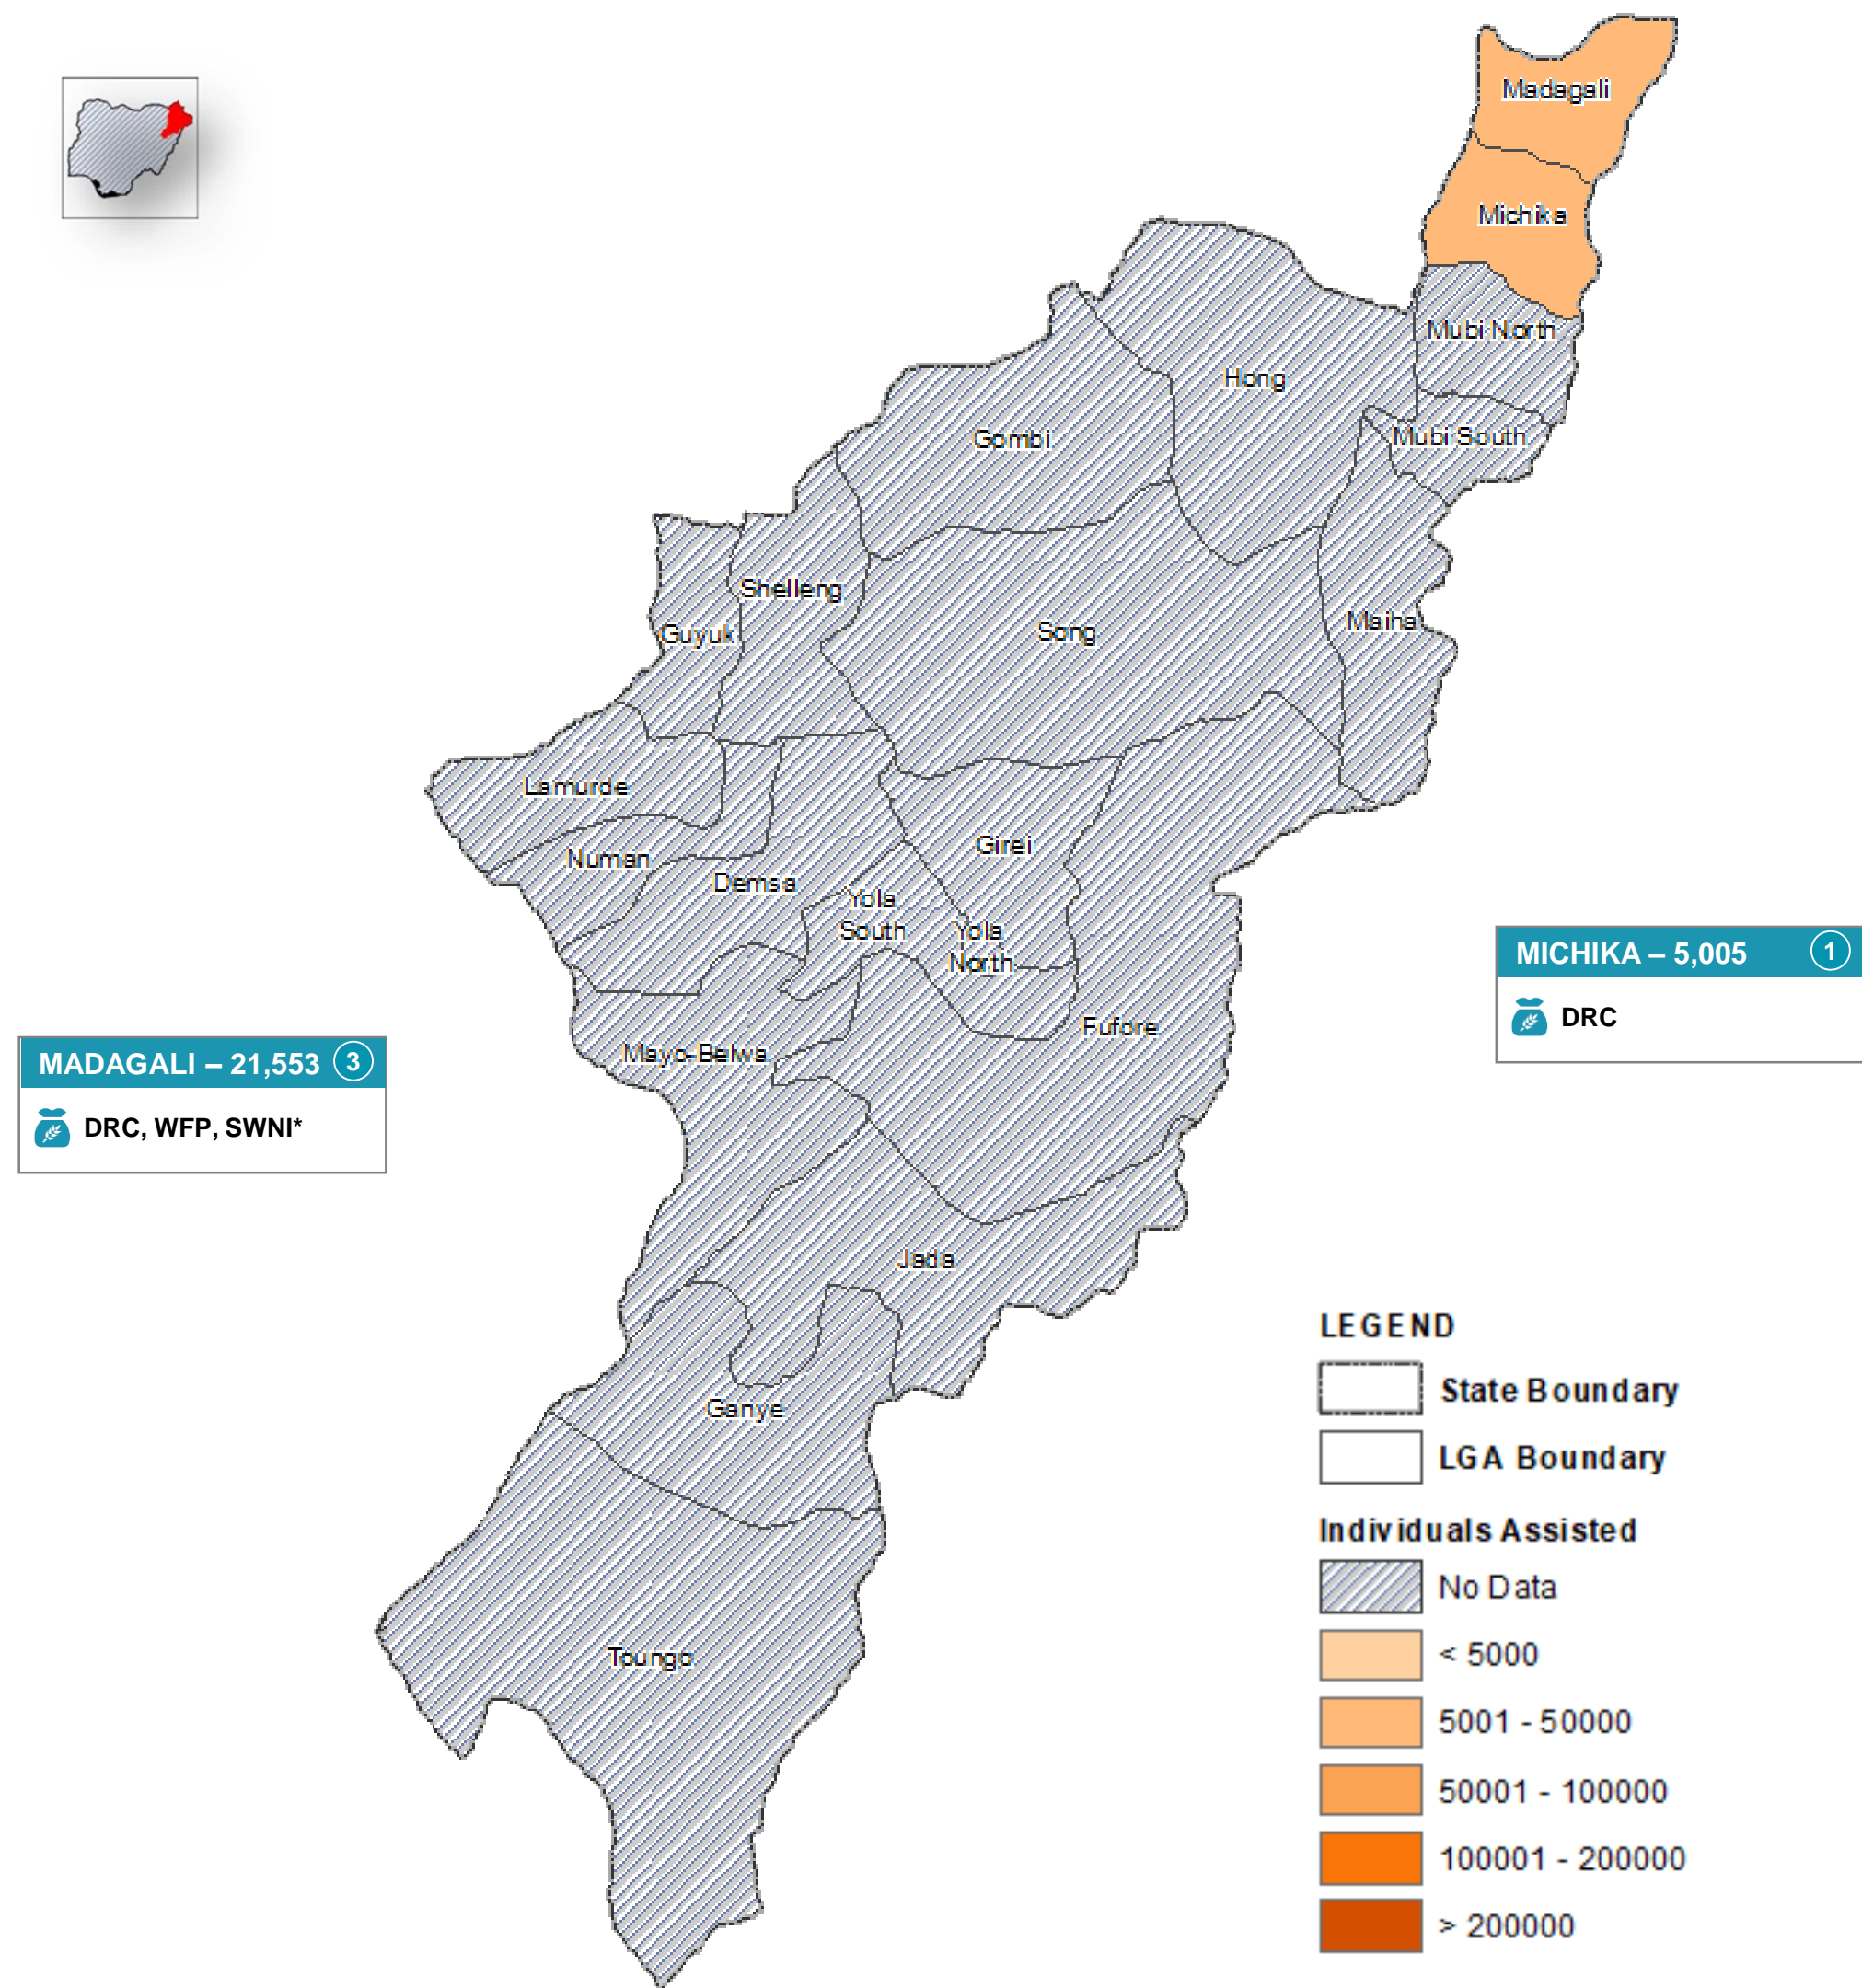

SO1 - FOOD ASSISTANCE

SO2 - AGRICULTURE & LIVELIHOODS

SO1 PARTNERS 3	SO2 PARTNERS 5	SO1 - ASSISTED 25K	TOTAL POPULATION ASSISTED IN ADAMAWA STATE *46K	SO2 - CUMULATIVELY ASSISTED 21K	SO1 11K 14K	SO2 13K 8K	MODALITY
Partners doing both SO1&2: 0