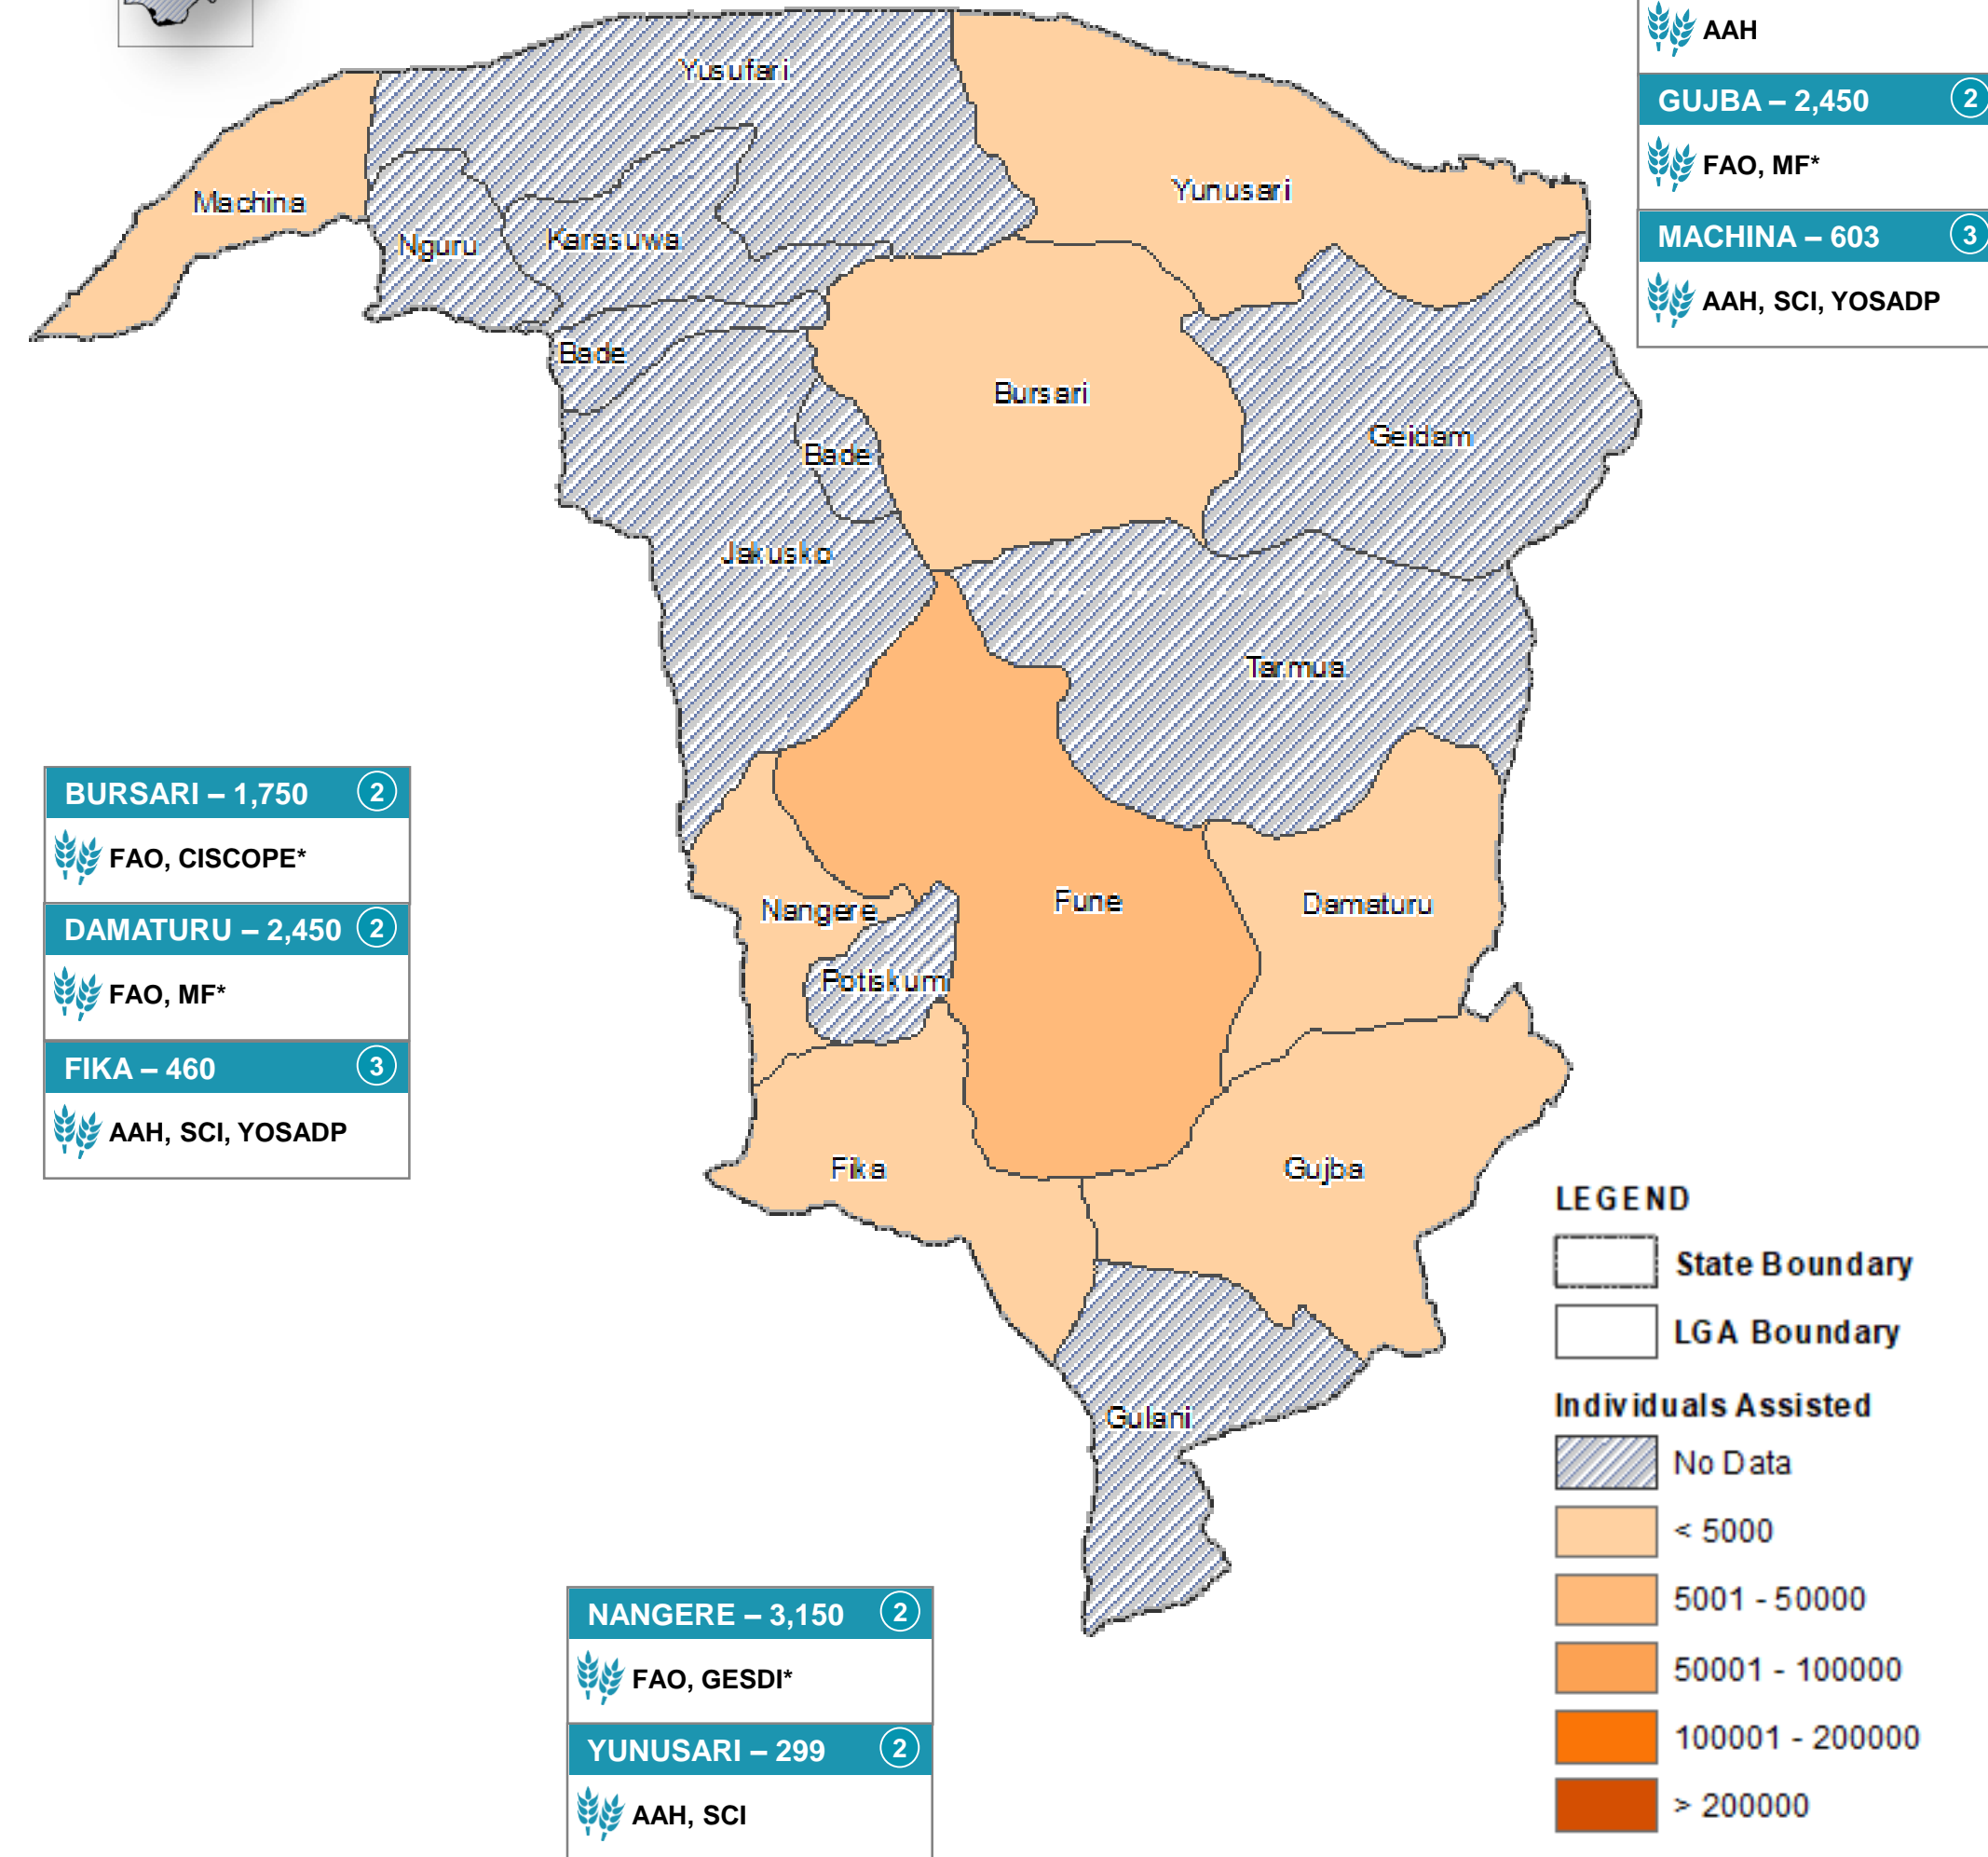

SO1 - FOOD ASSISTANCE

SO2 - AGRICULTURE & LIVELIHOODS

BAMA – 71,968 (5)
MC, WFP, DRC*, INTERSOS*, GREENCODE
DAMBOA – 86,642 (3)
MC, WFP, IMC*
DIKWA – 72,688 (3)
WFP, CARE*, CAID*
GUBIO – 16,062 (1)
CRS
GWOZA – 127,158 (5)
KABHUDA, NRC, WFP, CARE*, SWNI*
JERE – 198,080 (4)
AAH, NEMA, PCNI, SCI
KAGA – 28,435 (2)
CRS, NEMA

ASKIRA/UBA – 2,527 (3)
FAO, CISCOPE*, UNDP
BAMA – 16,105 (6)
FAO, DHCBI*, UNDP, GREENCODE, WFP, INTERSOS*
BIU – 1,825 (1)
NRC
CHIBOK – 819 (2)
FAO, BOSADP*
DAMBOA – 1,665 (2)
NRC, UNDP
GUBIO – 6,523 (1)
CRS
GWOZA – 7,392 (3)
UNDP, WFP, SWNI*
HAWUL – 4,107 (3)
FAO, NRC, UNDP
JERE – 25,877 (8)
ActionAid, FAO, DHCBI*, ICEED, NRC, PALRI, SCI, MC
DIKWA – 15,585 (2)
WFP, CARE*

SO1 PARTNERS 20	SO2 PARTNERS 21	SO1 - ASSISTED 1.2M	TOTAL POPULATION ASSISTED IN BORNO STATE *1.4M	SO2 - CUMULATIVELY ASSISTED 126K	SO1 In-Kind: 685K Cash/Vouchers: 555K	SO2 In-Kind: 55K Cash/Vouchers: 70K	MODALITY
--------------------------------------	--------------------------------------	--	---	---	--	--	----------

SO1 - FOOD ASSISTANCE

SO2 - AGRICULTURE & LIVELIHOODS

LEGEND

- State Boundary
- LGA Boundary
- Individuals Assisted
 - No Data
 - < 5000
 - 5001 - 50000
 - 50001 - 100000
 - 100001 - 200000
 - > 200000

LEGEND