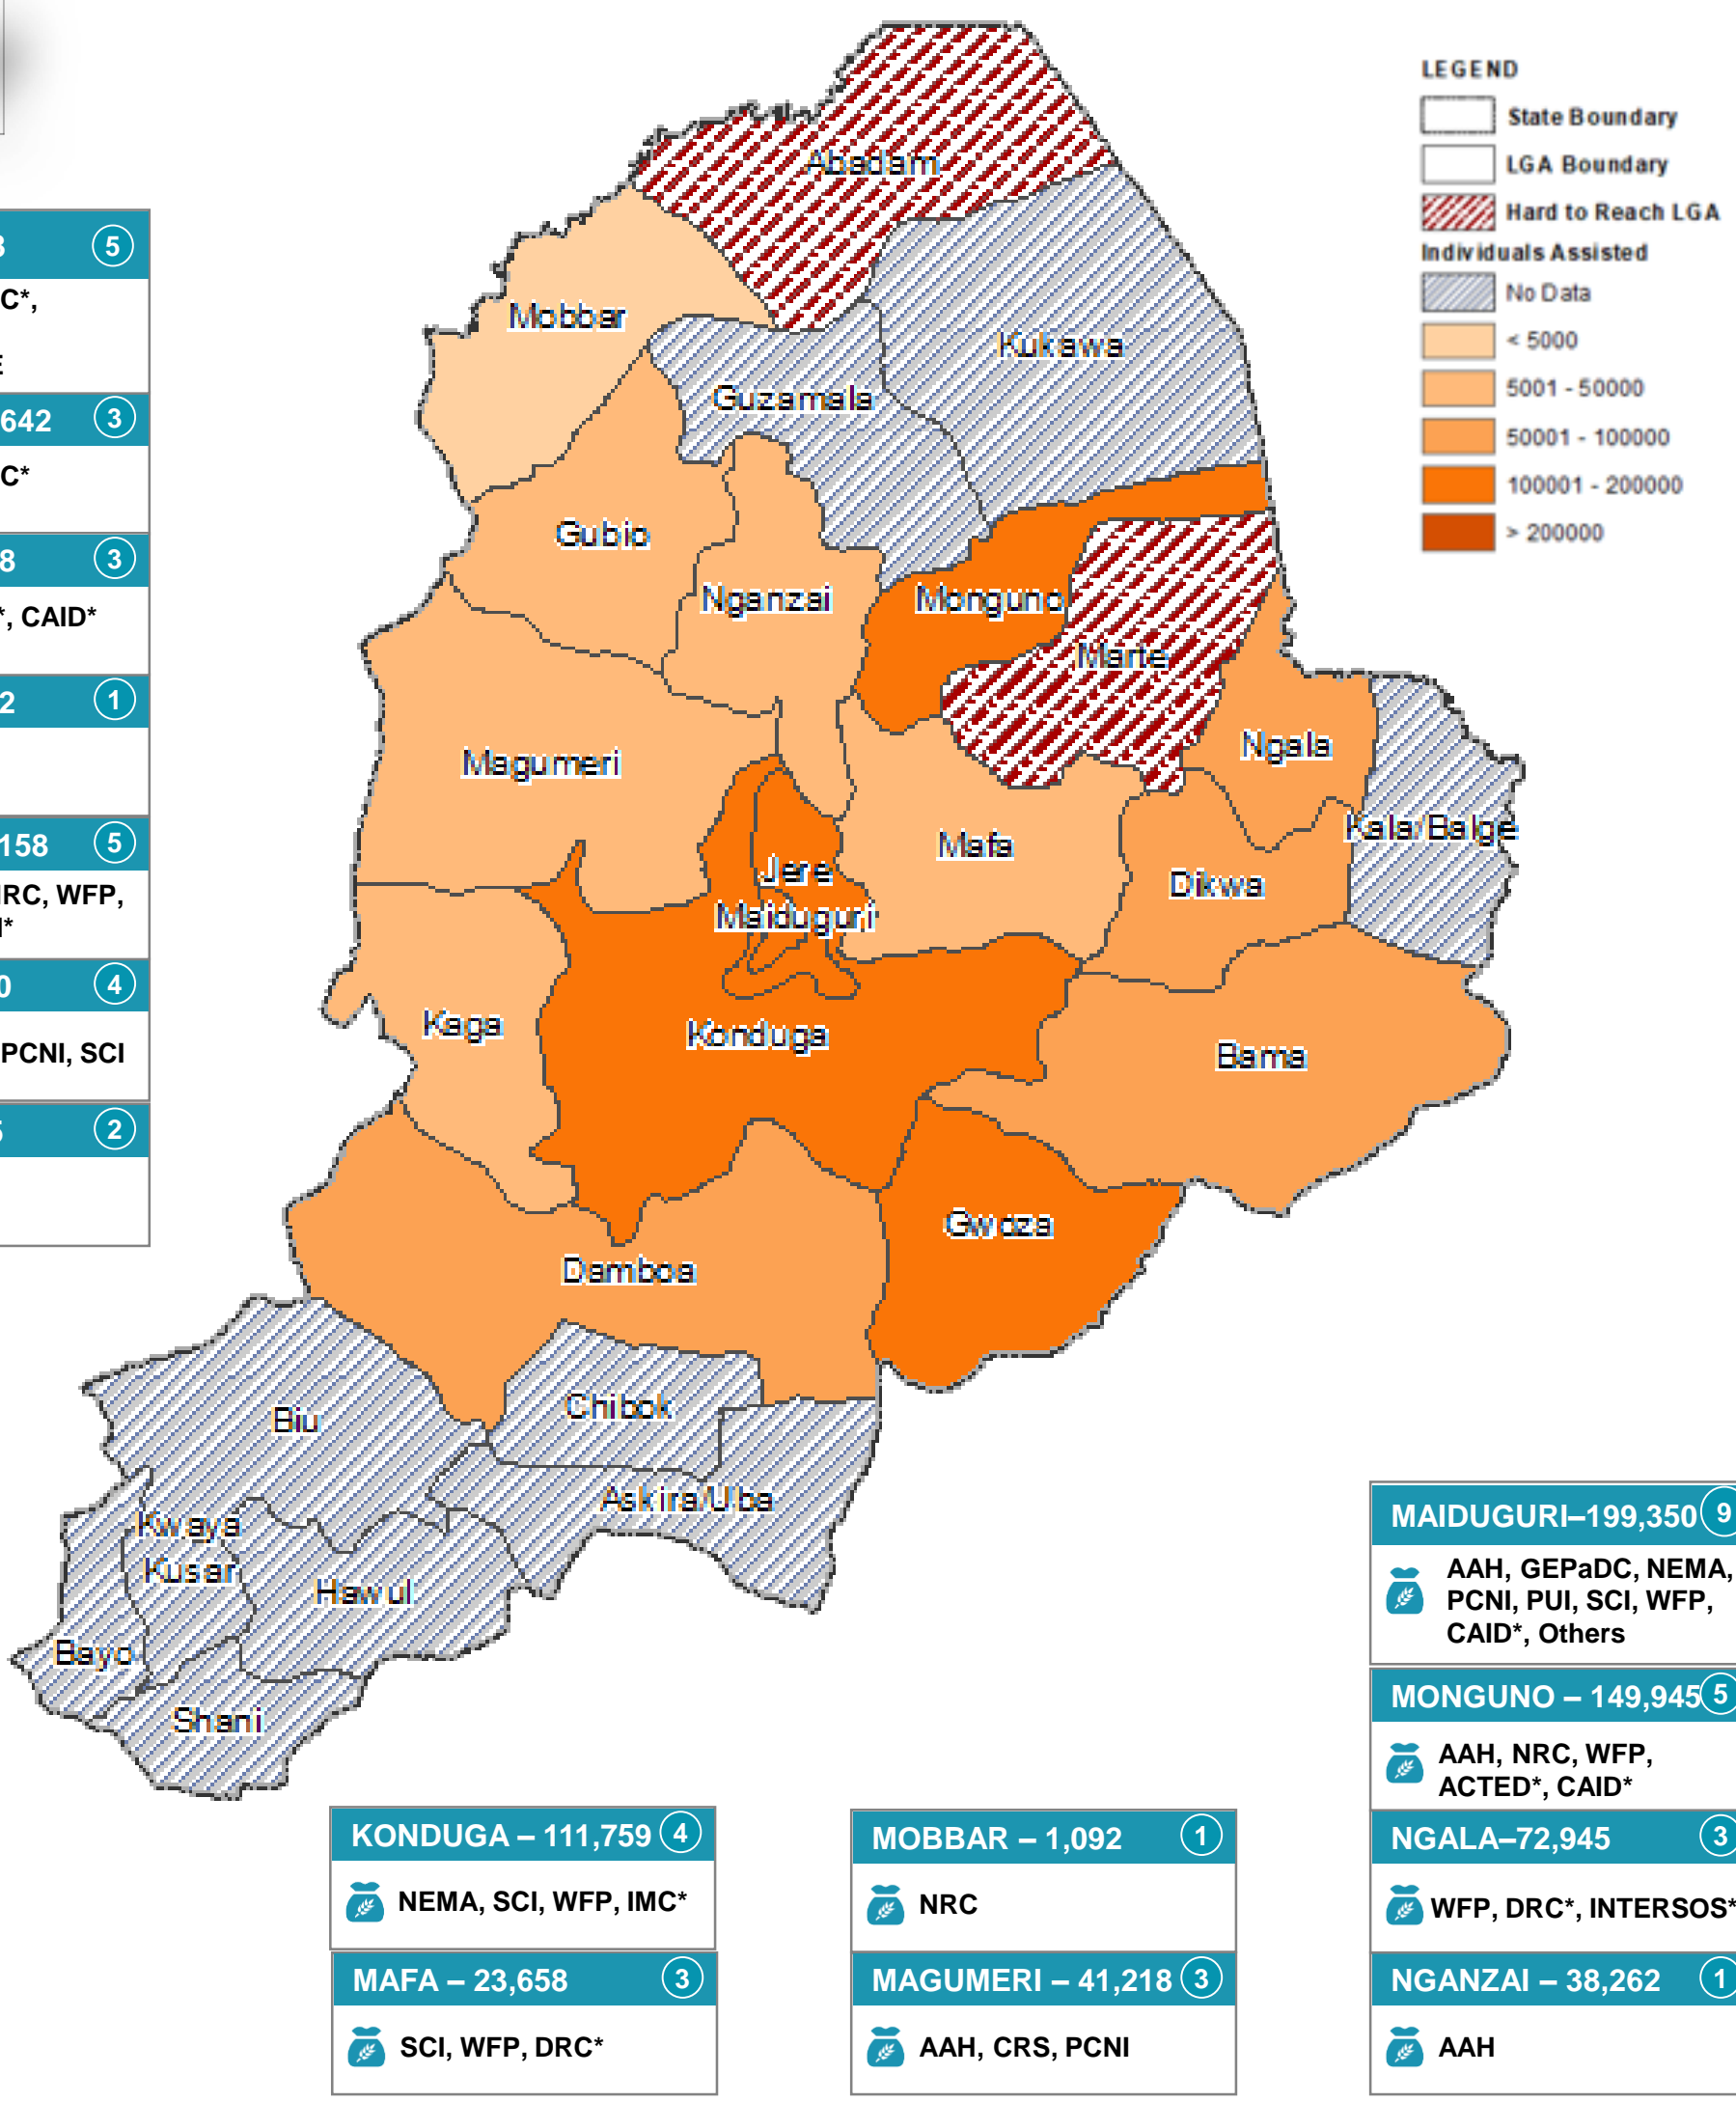

SO1 - FOOD ASSISTANCE

SO2 - AGRICULTURE & LIVELIHOODS

BAMA – 71,968 (5)
MC, WFP, DRC*, INTERSOS*, GREENCODE
DAMBOA – 86,642 (3)
MC, WFP, IMC*
DIKWA – 72,688 (3)
WFP, CARE*, CAID*
GUBIO – 16,062 (1)
CRS
GWOZA – 127,158 (5)
KABHUDA, NRC, WFP, CARE*, SWNI*
JERE – 198,080 (4)
AAH, NEMA, PCNI, SCI
KAGA – 28,435 (2)
CRS, NEMA

ASKIRA/UBA – 2,527 (3)
FAO, CISCOPE*, UNDP
BAMA – 16,105 (6)
FAO, DHCBI*, UNDP, GREENCODE, WFP, INTERSOS*
BIU – 1,825 (1)
NRC
CHIBOK – 819 (2)
FAO, BOSADP*
DAMBOA – 1,665 (2)
NRC, UNDP
GUBIO – 6,523 (1)
CRS
GWOZA – 7,392 (3)
UNDP, WFP, SWNI*
HAWUL – 4,107 (3)
FAO, NRC, UNDP
JERE – 25,877 (8)
ActionAid, FAO, DHCBI*, ICEED, NRC, PALRI, SCI, MC
DIKWA – 15,585 (2)
WFP, CARE*

SO1 PARTNERS 20	SO2 PARTNERS 21	SO1 - ASSISTED 1.2M	TOTAL POPULATION ASSISTED IN BORNO STATE *1.4M	SO2 - CUMULATIVELY ASSISTED 126K	SO1 In-Kind: 685K Cash/Vouchers: 555K	SO2 In-Kind: 55K Cash/Vouchers: 70K	MODALITY
--------------------------------------	--------------------------------------	--	---	---	--	--	----------

SO1 - FOOD ASSISTANCE

SO2 - AGRICULTURE & LIVELIHOODS

LEGEND

- State Boundary
- LGA Boundary
- Individuals Assisted
 - No Data
 - < 5000
 - 5001 - 50000
 - 50001 - 100000
 - 100001 - 200000
 - > 200000

LEGEND