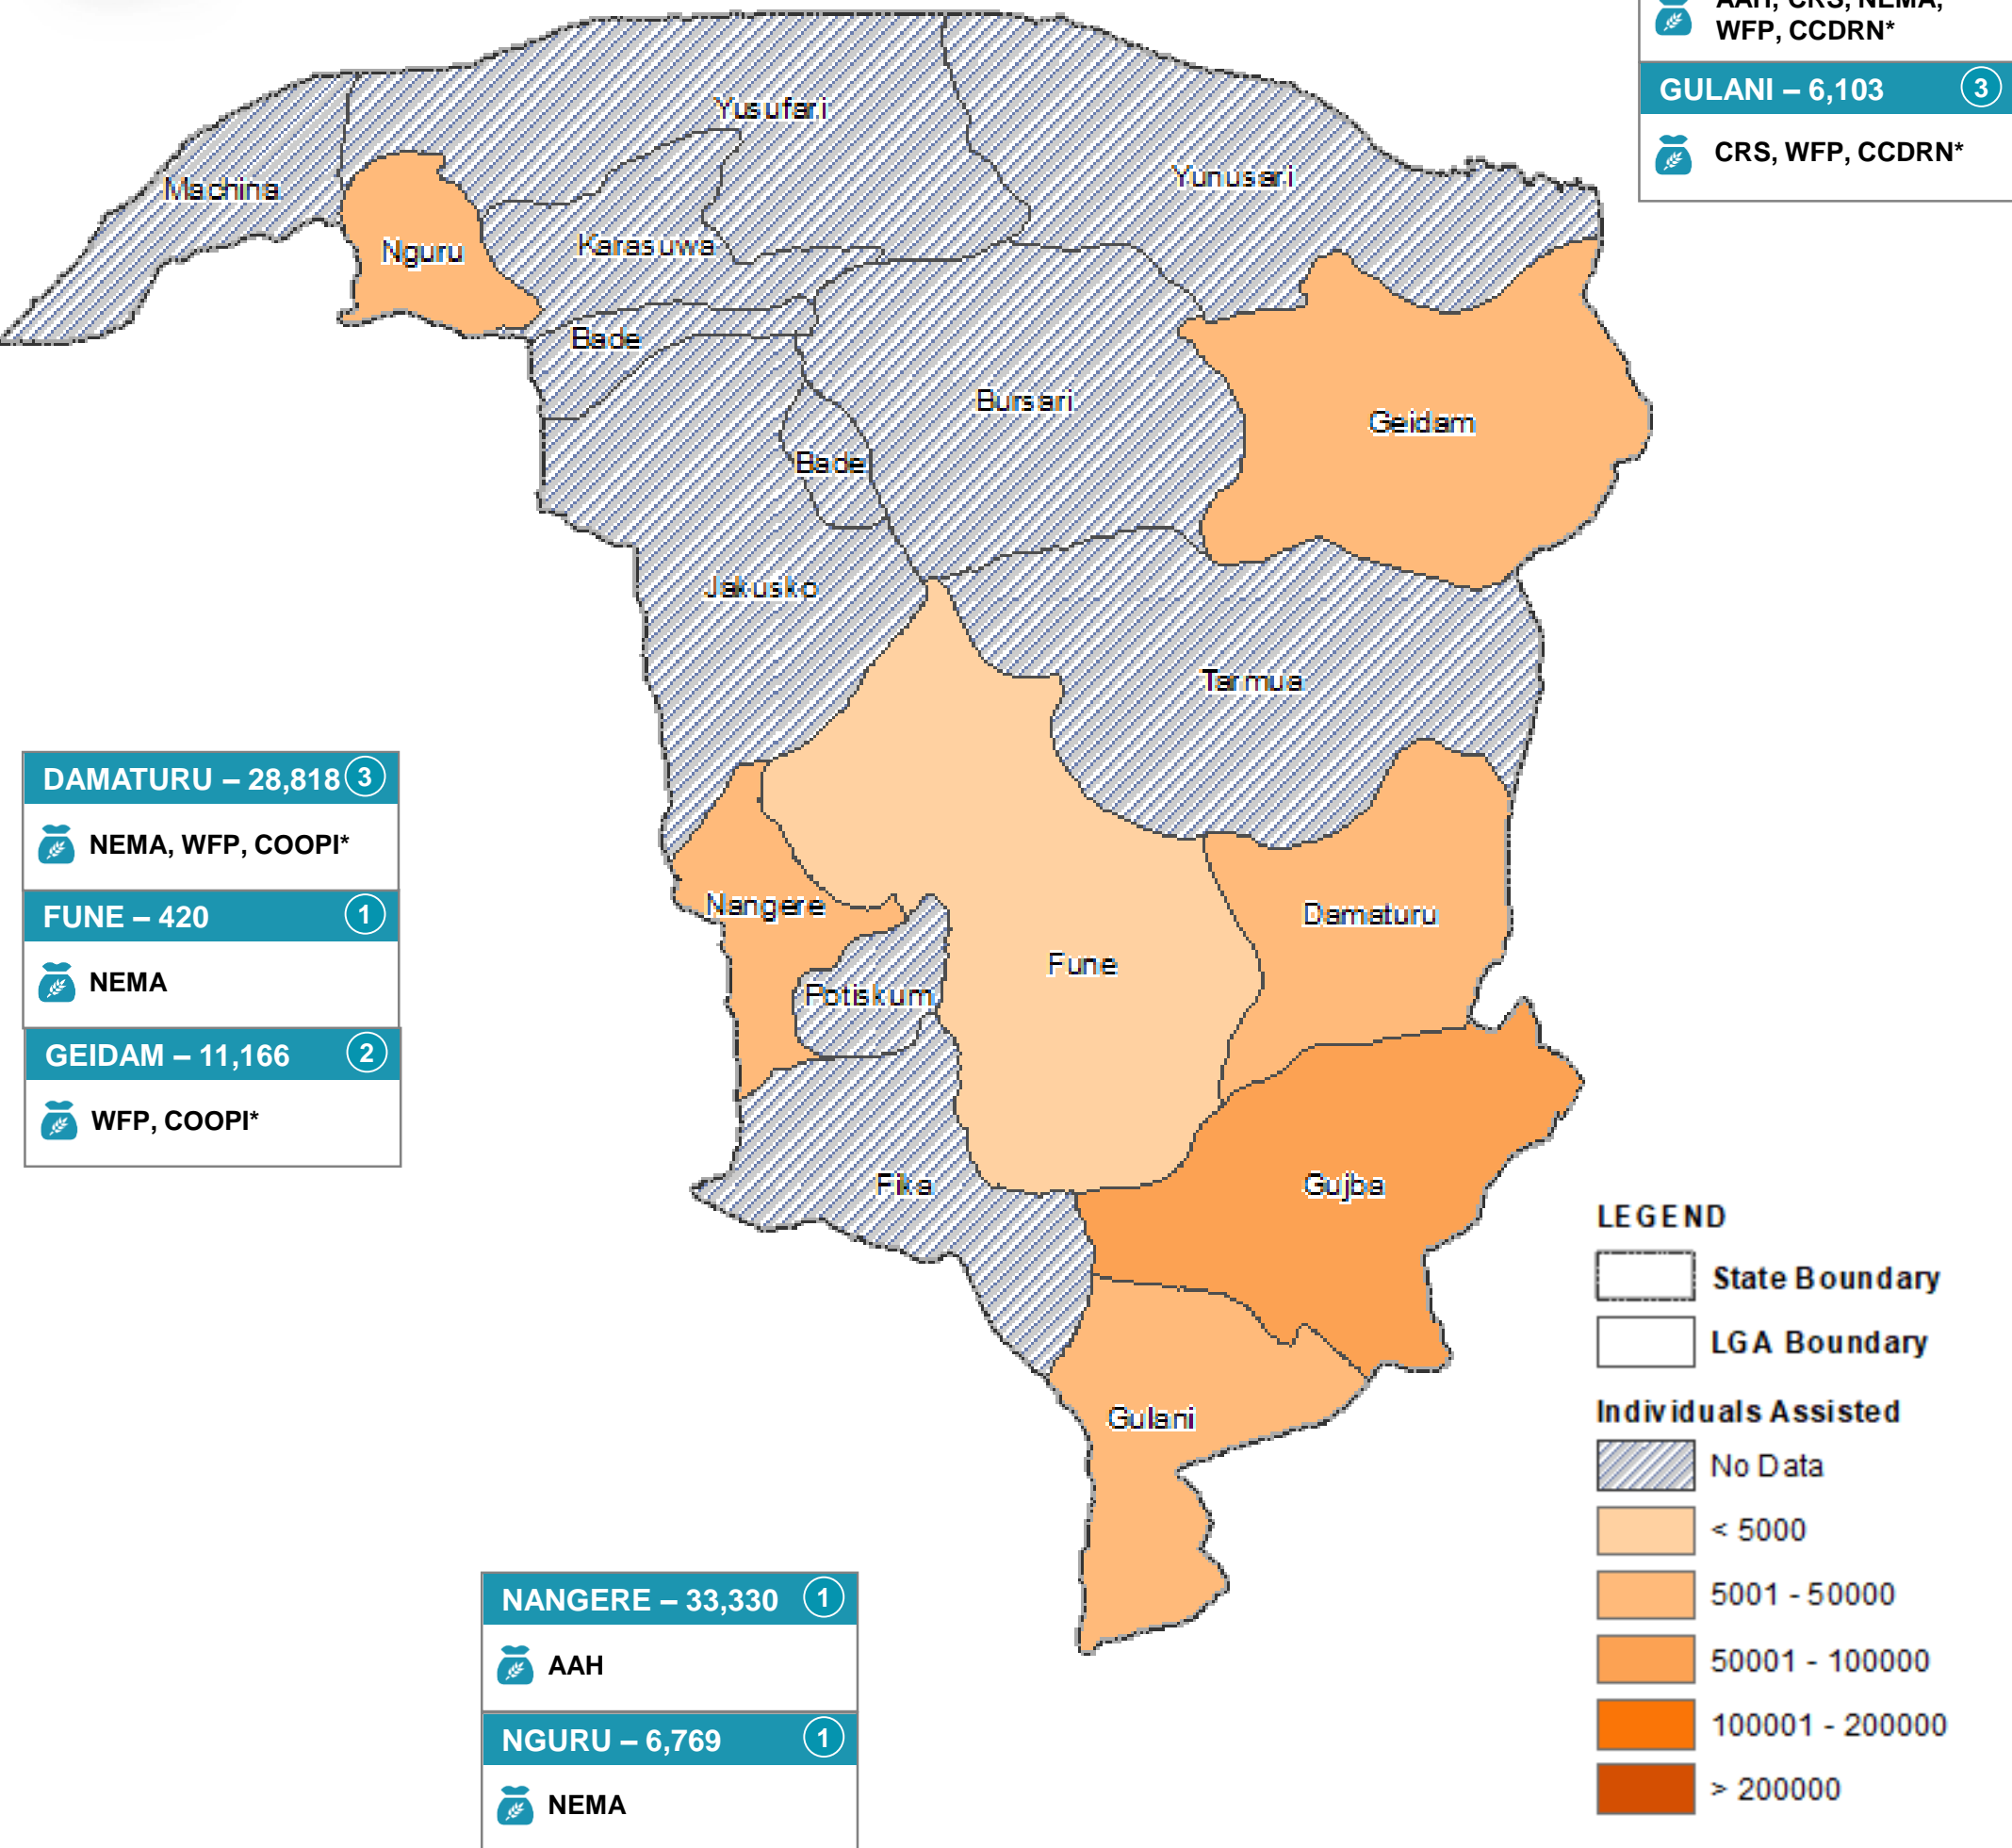

SO1 - FOOD ASSISTANCE

SO2 - AGRICULTURE & LIVELIHOODS

BAMA – 71,968 (5)
MC, WFP, DRC*, INTERSOS*, GREENCODE
DAMBOA – 86,642 (3)
MC, WFP, IMC*
DIKWA – 72,688 (3)
WFP, CARE*, CAID*
GUBIO – 16,062 (1)
CRS
GWOZA – 127,158 (5)
KABHUDA, NRC, WFP, CARE*, SWNI*
JERE – 198,080 (4)
AAH, NEMA, PCNI, SCI
KAGA – 28,435 (2)
CRS, NEMA

ASKIRA/UBA – 2,527 (3)
FAO, CISCOPE*, UNDP
BAMA – 16,105 (6)
FAO, DHCBI*, UNDP, GREENCODE, WFP, INTERSOS*
BIU – 1,825 (1)
NRC
CHIBOK – 819 (2)
FAO, BOSADP*
DAMBOA – 1,665 (2)
NRC, UNDP
GUBIO – 6,523 (1)
CRS
GWOZA – 7,392 (3)
UNDP, WFP, SWNI*
HAWUL – 4,107 (3)
FAO, NRC, UNDP
JERE – 25,877 (8)
ActionAid, FAO, DHCBI*, ICEED, NRC, PALRI, SCI, MC
DIKWA – 15,585 (2)
WFP, CARE*

SO1 PARTNERS 20	SO2 PARTNERS 21	SO1 - ASSISTED 1.2M	TOTAL POPULATION ASSISTED IN BORNO STATE *1.4M	SO2 - CUMULATIVELY ASSISTED 126K	SO1 In-Kind: 685K Cash/Vouchers: 555K	SO2 In-Kind: 55K Cash/Vouchers: 70K	MODALITY
--------------------------------------	--------------------------------------	--	---	---	--	--	----------

SO1 - FOOD ASSISTANCE

SO2 - AGRICULTURE & LIVELIHOODS

LEGEND

- State Boundary
- LGA Boundary
- Individuals Assisted
 - No Data
 - < 5000
 - 5001 - 50000
 - 50001 - 100000
 - 100001 - 200000
 - > 200000

LEGEND