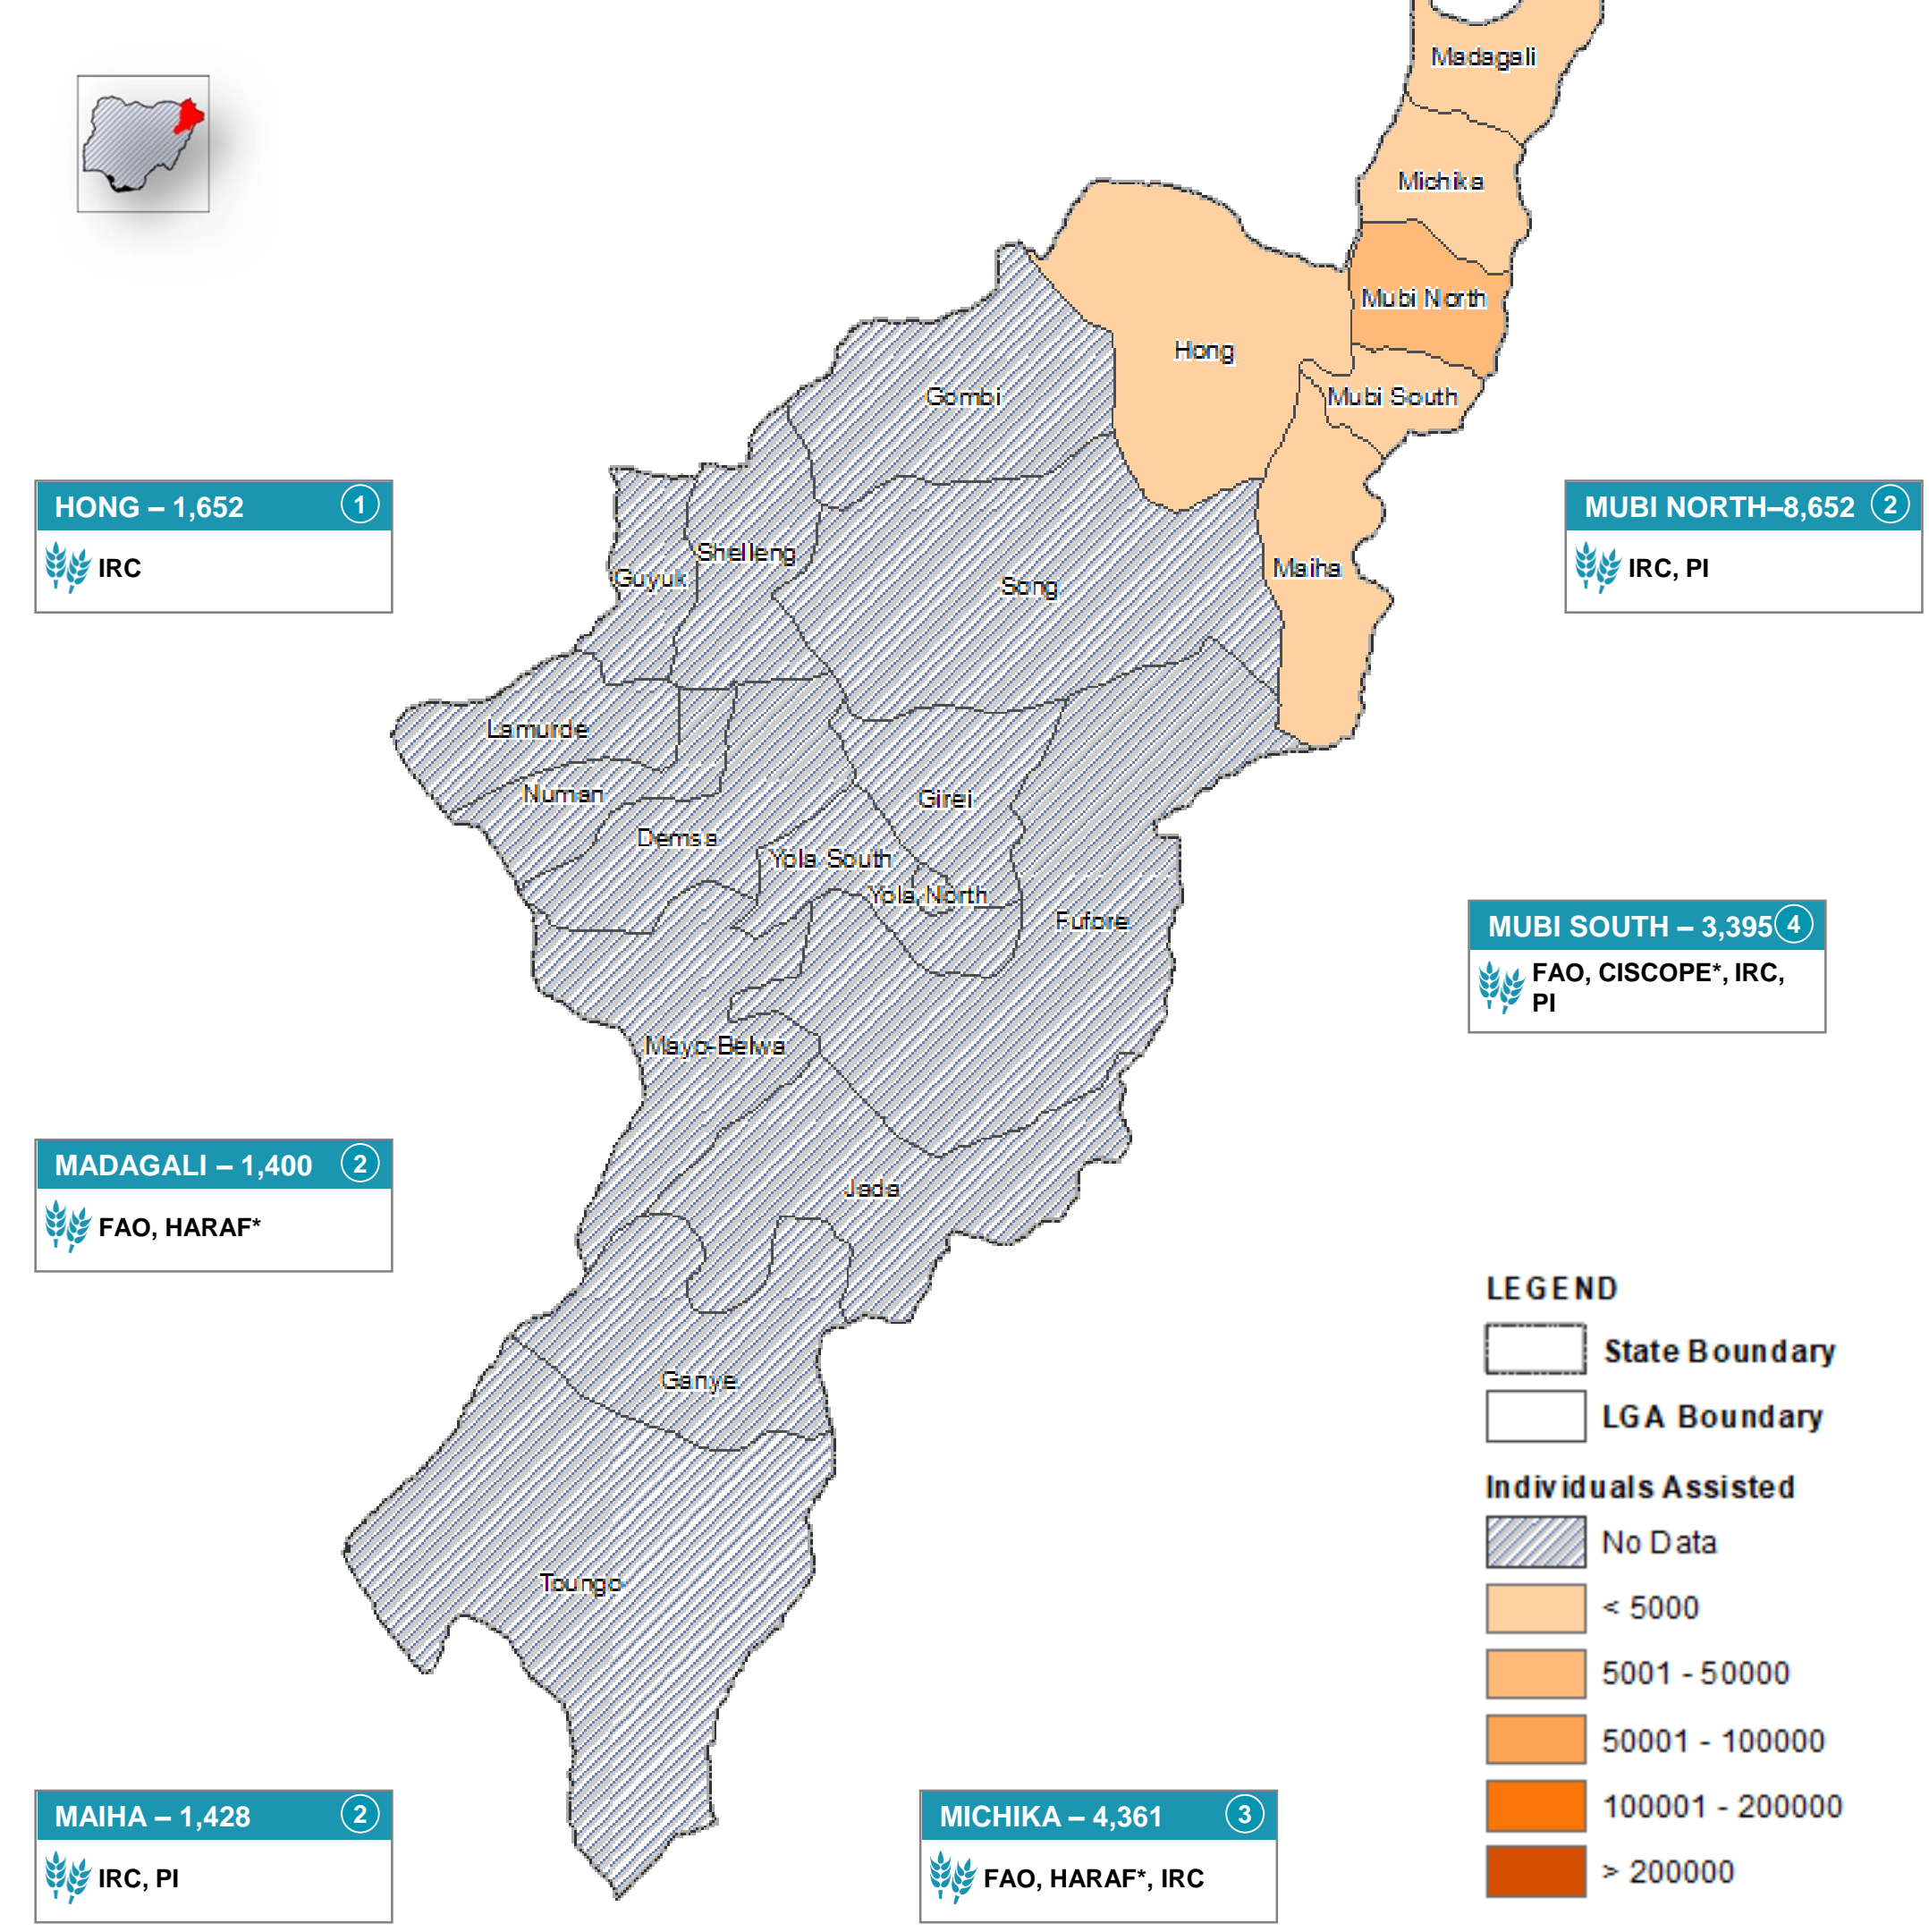

SO1 - FOOD ASSISTANCE

SO2 - AGRICULTURE & LIVELIHOODS

SO1 PARTNERS 3	SO2 PARTNERS 5	SO1 - ASSISTED 25K	TOTAL POPULATION ASSISTED IN ADAMAWA STATE *46K	SO2 - CUMULATIVELY ASSISTED 21K	SO1 11K 14K	SO2 13K 8K	MODALITY
Partners doing both SO1&2: 0