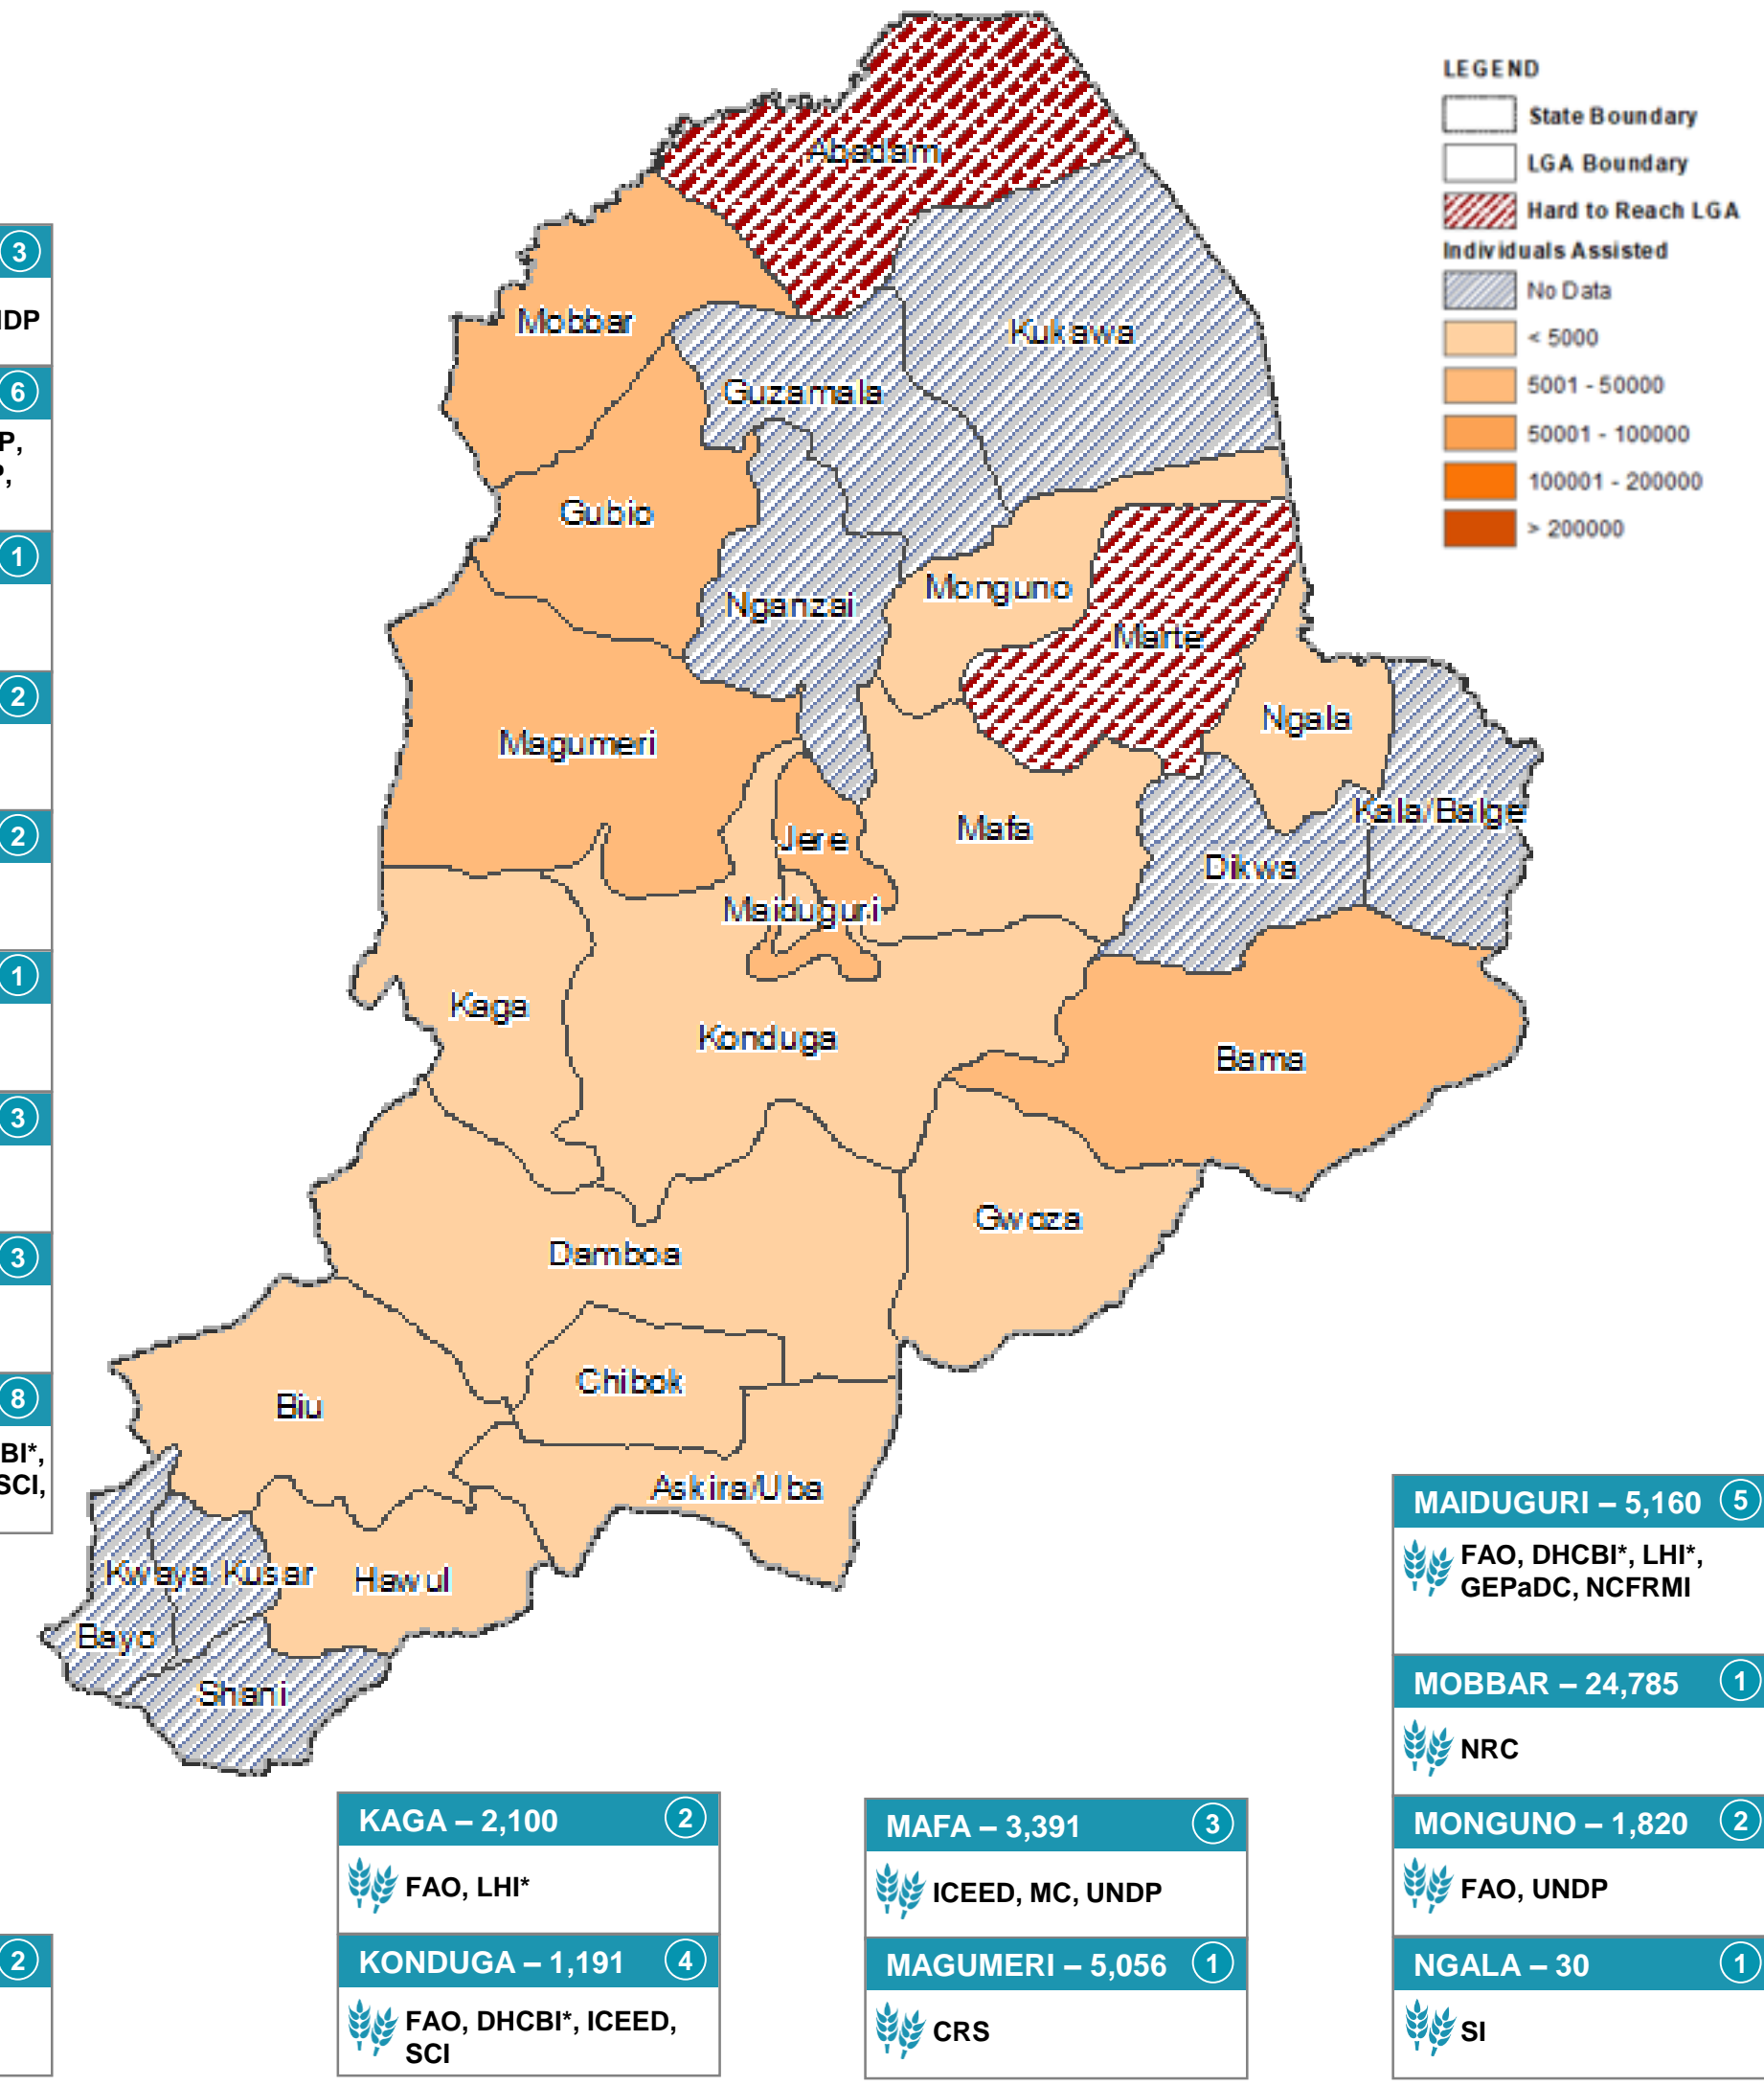

SO1 - FOOD ASSISTANCE

SO2 - AGRICULTURE & LIVELIHOODS

BAMA – 71,968 (5)
MC, WFP, DRC*, INTERSOS*, GREENCODE
DAMBOA – 86,642 (3)
MC, WFP, IMC*
DIKWA – 72,688 (3)
WFP, CARE*, CAID*
GUBIO – 16,062 (1)
CRS
GWOZA – 127,158 (5)
KABHUDA, NRC, WFP, CARE*, SWNI*
JERE – 198,080 (4)
AAH, NEMA, PCNI, SCI
KAGA – 28,435 (2)
CRS, NEMA

ASKIRA/UBA – 2,527 (3)
FAO, CISCOPE*, UNDP
BAMA – 16,105 (6)
FAO, DHCBI*, UNDP, GREENCODE, WFP, INTERSOS*
BIU – 1,825 (1)
NRC
CHIBOK – 819 (2)
FAO, BOSADP*
DAMBOA – 1,665 (2)
NRC, UNDP
GUBIO – 6,523 (1)
CRS
GWOZA – 7,392 (3)
UNDP, WFP, SWNI*
HAWUL – 4,107 (3)
FAO, NRC, UNDP
JERE – 25,877 (8)
ActionAid, FAO, DHCBI*, ICEED, NRC, PALRI, SCI, MC
DIKWA – 15,585 (2)
WFP, CARE*

SO1 PARTNERS 20	SO2 PARTNERS 21	SO1 - ASSISTED 1.2M	TOTAL POPULATION ASSISTED IN BORNO STATE *1.4M	SO2 - CUMULATIVELY ASSISTED 126K	SO1 In-Kind: 685K Cash/Vouchers: 555K	SO2 In-Kind: 55K Cash/Vouchers: 70K	MODALITY
--------------------------------------	--------------------------------------	--	---	---	--	--	----------

SO1 - FOOD ASSISTANCE

SO2 - AGRICULTURE & LIVELIHOODS

LEGEND

- State Boundary
- LGA Boundary
- Individuals Assisted
 - No Data
 - < 5000
 - 5001 - 50000
 - 50001 - 100000
 - 100001 - 200000
 - > 200000

LEGEND