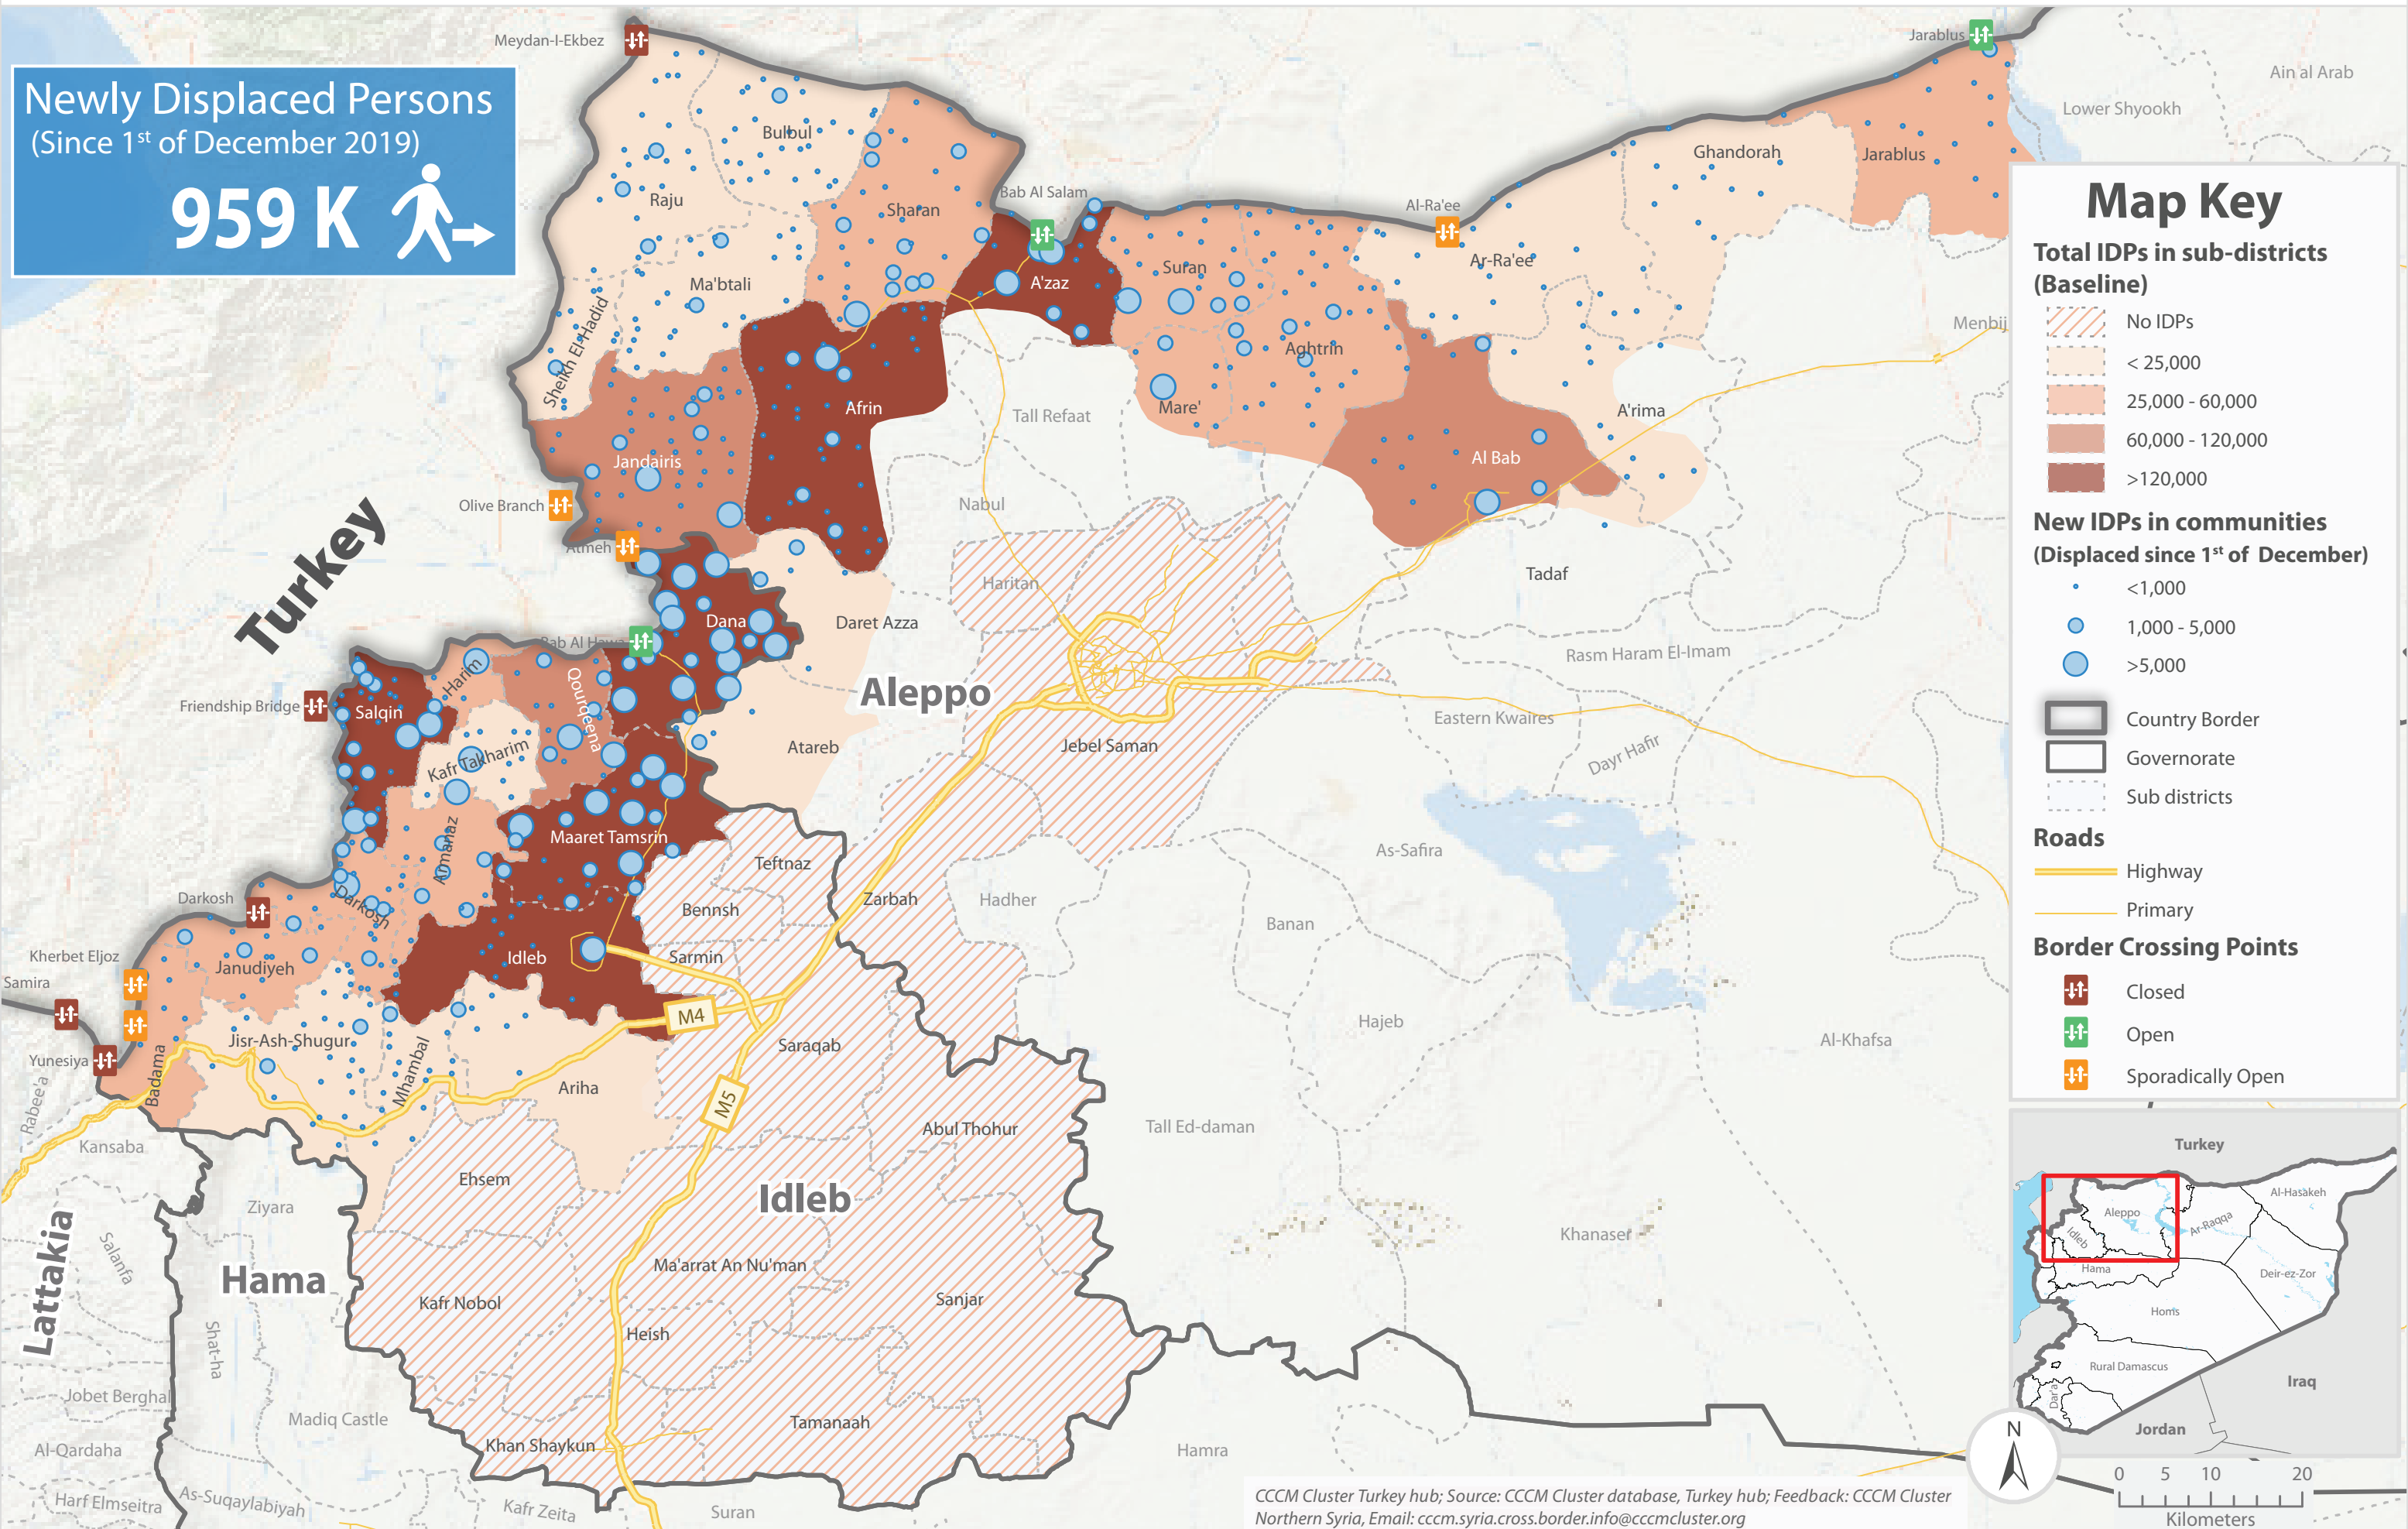

Snapshot | IDPs in North West Syria - 08/03/2020

Humanitarian Needs Assessment Programme

Newly Displaced Persons
(Since 1st of December 2019)

959 K

Map Key

- Total IDPs in sub-districts (Baseline)**
- No IDPs
 - < 25,000
 - 25,000 - 60,000
 - 60,000 - 120,000
 - >120,000
- New IDPs in communities (Displaced since 1st of December)**
- <1,000
 - 1,000 - 5,000
 - >5,000
- Roads**
- Highway
 - Primary
- Border Crossing Points**
- Closed
 - Open
 - Sporadically Open

Shelter Types (Newly Displaced Persons)

Main Needs (Newly Displaced Persons)

IDPs in North West Syria

Governorate	Sub-District	New IDPs
Aleppo	Azaz	107,616
Aleppo	Afrin	70,618
Aleppo	Jandairis	48,542
Aleppo	Al Bab	45,177
Aleppo	Sharan	30,019
Aleppo	Aghtrin	23,323
Aleppo	Suran - Aleppo	22,758
Aleppo	Mare	21,068
Aleppo	Raju	14,705
Aleppo	Mabtali	6,514
Aleppo	Jarablus	5,846
Aleppo	Bulbul	5,776
Aleppo	Daret Azza	4,265
Aleppo	Atareb	3,815
Aleppo	Ar-Rae	2,660
Aleppo	Sheikh El-Hadid	2,409
Aleppo	Ghandorah	2,054
Aleppo	Arima	1,295
Aleppo	Tadaf	25
Aleppo	Haritan	-
Aleppo	Zarbah	-
Aleppo	Jebel Saman	-
Aleppo	Nabul	-
		418,485
Idleb	Dana	211,597
Idleb	Maaret Tamsrin	71,913
Idleb	Salqin	68,193
Idleb	Idleb	53,707
Idleb	Qourqeena	27,005
Idleb	Armanaz	25,943
Idleb	Darkosh	24,495
Idleb	Harim	13,011
Idleb	Janudiyeh	11,558
Idleb	Jisr-Ash-Shugur	10,072
Idleb	Mhambal	9,655
Idleb	Kafr Takharim	6,904
Idleb	Badama	4,748
Idleb	Ariha	1,972
Idleb	Sanjar	-
Idleb	Abul Thohur	-
Idleb	Sarmin	-
Idleb	Khan Shaykun	-
Idleb	Heish	-
Idleb	Ehem	-
Idleb	Saraqab	-
Idleb	Teftnaz	-
Idleb	Tamanaah	-
Idleb	Kafr Nobol	-
Idleb	Bennsh	-
Idleb	Maarrat An Numan	-
		540,773