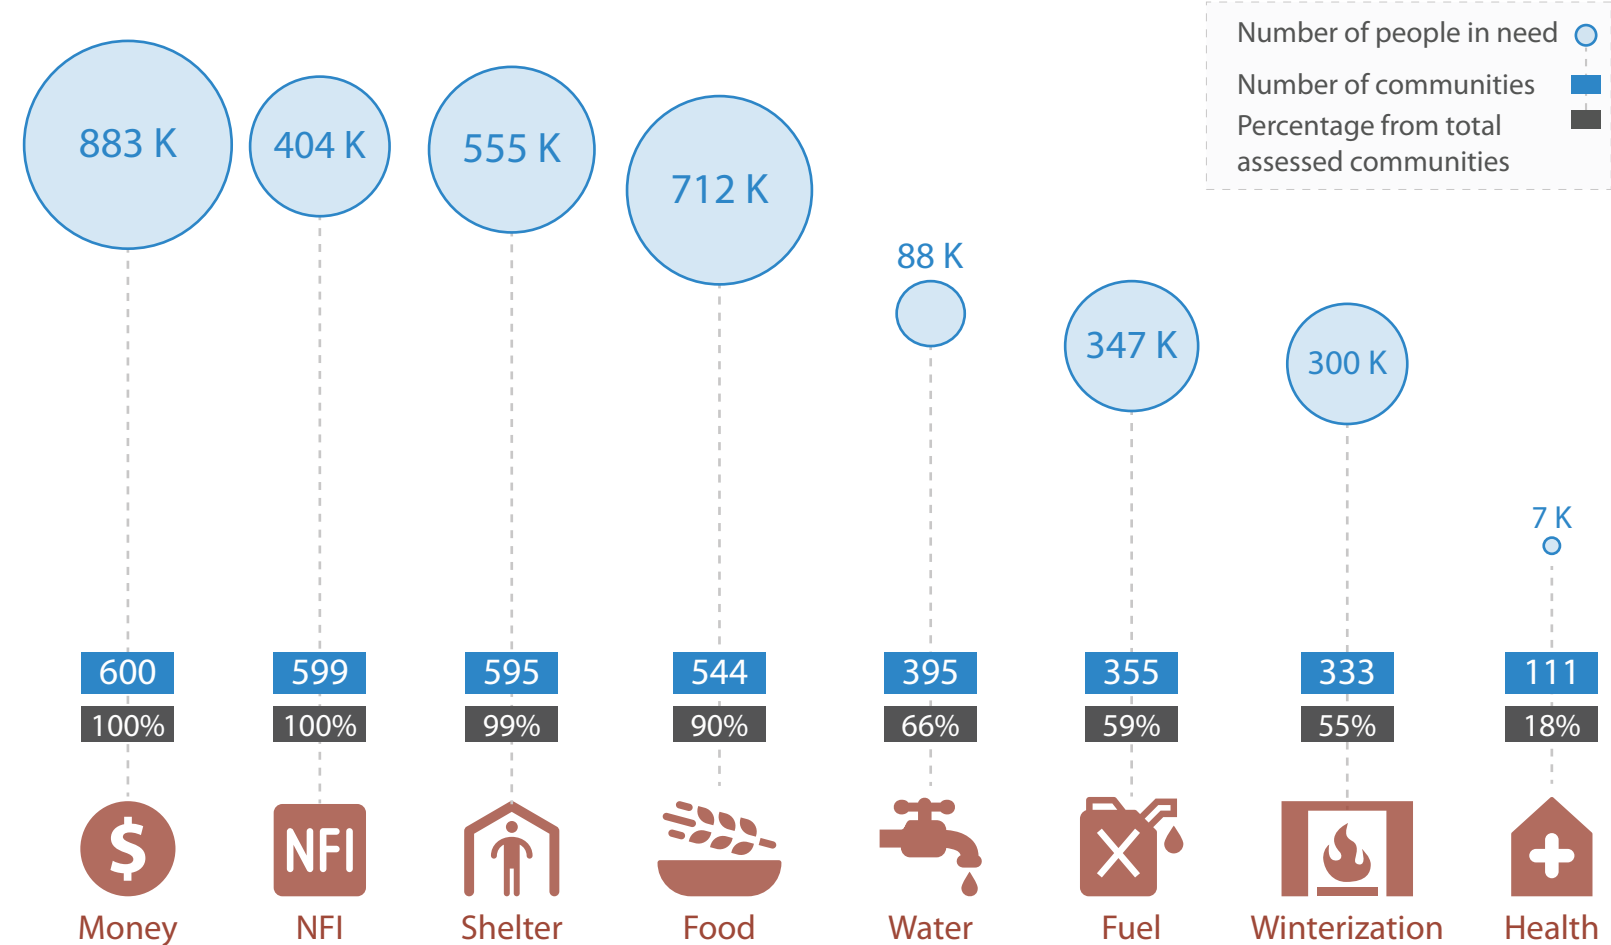

Newly Displaced*

*Displaced after 1st of December, 2019

Geographical Info

Disclaimer: Please be aware that displacement in north-west Syria is highly fluid; therefore, at any given time, numbers may significantly differ to what has been reported. CCCM and HNAP will continue updating figures to keep up with rapidly changing mobility dynamics.

Shelter Types (Newly Displaced Persons)

Main Needs (Newly Displaced Persons)

IDPs in North West Syria

Governorate	Sub-District	New IDPs
Aleppo	Azaz	107,616
Aleppo	Afrin	70,618
Aleppo	Jandairis	48,542
Aleppo	Al Bab	45,177
Aleppo	Sharan	30,019
Aleppo	Aghtrin	23,323
Aleppo	Suran - Aleppo	22,758
Aleppo	Mare	21,068
Aleppo	Raju	14,705
Aleppo	Mabtali	6,514
Aleppo	Jarablus	5,846
Aleppo	Bulbul	5,776
Aleppo	Daret Azza	4,265
Aleppo	Atareb	3,815
Aleppo	Ar-Rae	2,660
Aleppo	Sheikh El-Hadid	2,409
Aleppo	Ghandorah	2,054
Aleppo	Arima	1,295
Aleppo	Tadaf	25
Aleppo	Haritan	-
Aleppo	Zarbah	-
Aleppo	Jebel Saman	-
Aleppo	Nabul	-
		418,485
Idleb	Dana	211,597
Idleb	Maaret Tamsrin	71,913
Idleb	Salqin	68,193
Idleb	Idleb	53,707
Idleb	Qourqeena	27,005
Idleb	Armanaz	25,943
Idleb	Darkosh	24,495
Idleb	Harim	13,011
Idleb	Janudiyeh	11,558
Idleb	Jisr-Ash-Shugur	10,072
Idleb	Mhambal	9,655
Idleb	Kafr Takharim	6,904
Idleb	Badama	4,748
Idleb	Ariha	1,972
Idleb	Sanjar	-
Idleb	Abul Thohur	-
Idleb	Sarmin	-
Idleb	Khan Shaykun	-
Idleb	Heish	-
Idleb	Ehem	-
Idleb	Saraqab	-
Idleb	Teftnaz	-
Idleb	Tamanaah	-
Idleb	Kafr Nobol	-
Idleb	Bennsh	-
Idleb	Maarrat An Numan	-
		540,773