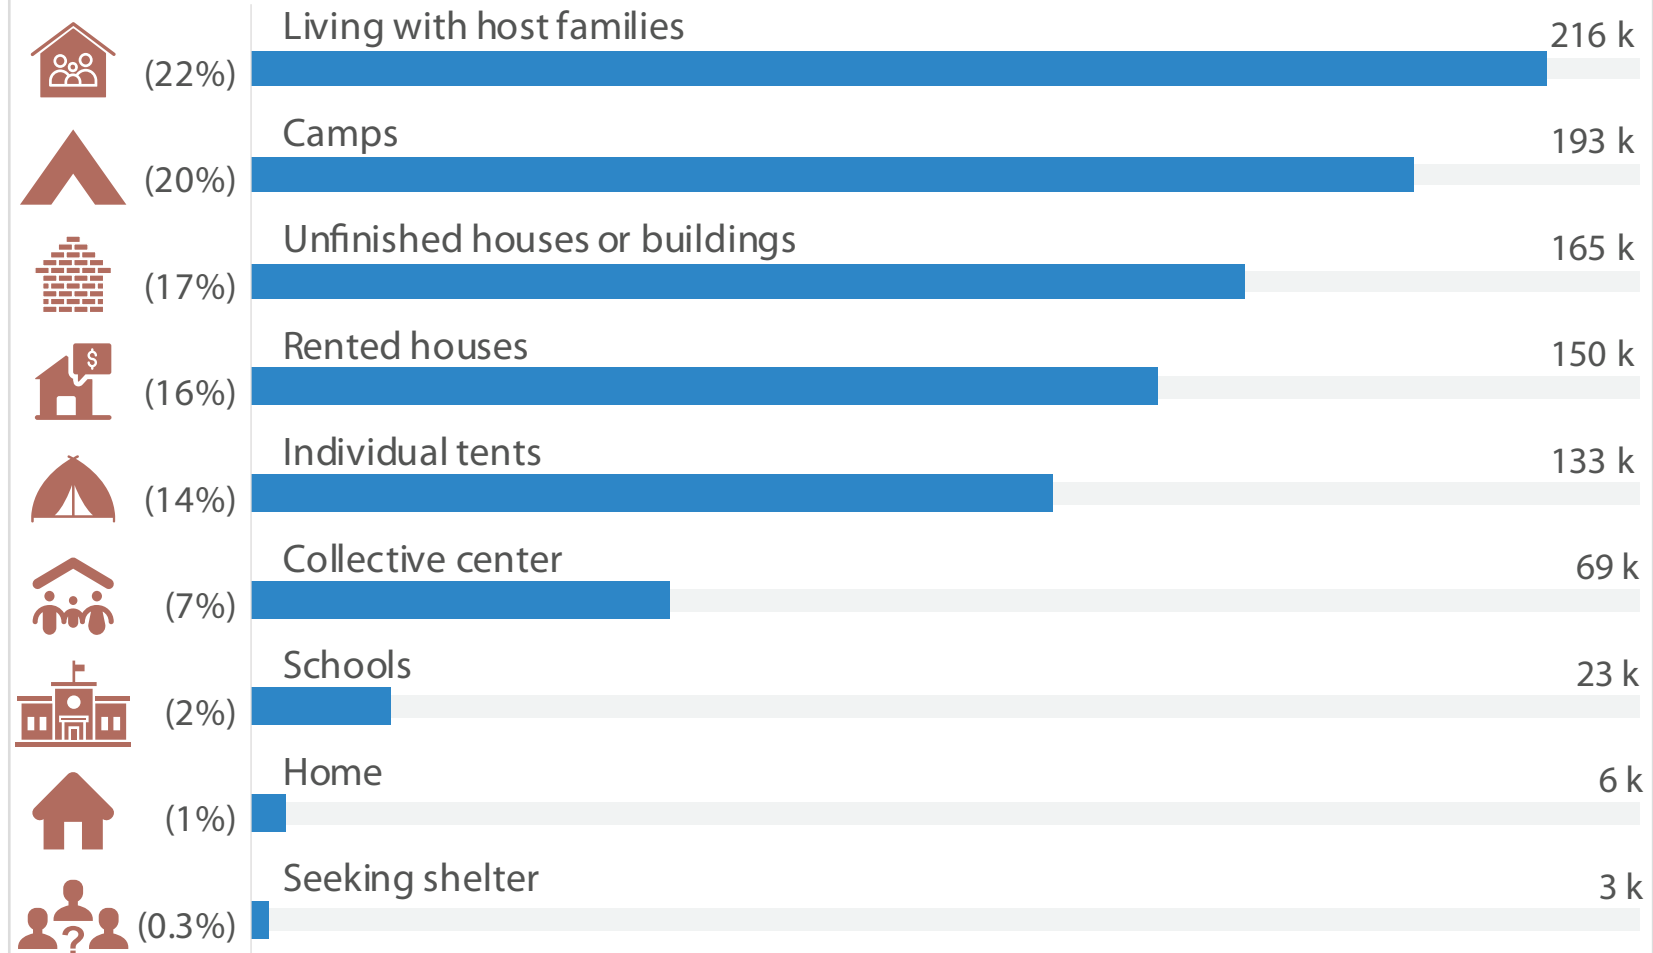

Snapshot | IDPs in North West Syria - 08/03/2020

Humanitarian Needs Assessment Programme

Newly Displaced Persons
(Since 1st of December 2019)

959 K

Map Key

- Total IDPs in sub-districts (Baseline)**
- No IDPs
 - < 25,000
 - 25,000 - 60,000
 - 60,000 - 120,000
 - >120,000
- New IDPs in communities (Displaced since 1st of December)**
- <1,000
 - 1,000 - 5,000
 - >5,000
- Roads**
- Highway
 - Primary
- Border Crossing Points**
- Closed
 - Open
 - Sporadically Open

Newly Displaced*

*Displaced after 1st of December, 2019

Geographical Info

Disclaimer: Please be aware that displacement in north-west Syria is highly fluid; therefore, at any given time, numbers may significantly differ to what has been reported. CCCM and HNAP will continue updating figures to keep up with rapidly changing mobility dynamics.

Shelter Types (Newly Displaced Persons)

Main Needs (Newly Displaced Persons)

IDPs in North West Syria

Governorate	Sub-District	New IDPs
Aleppo	Azaz	107,616
Aleppo	Afrin	70,618
Aleppo	Jandairis	48,542
Aleppo	Al Bab	45,177
Aleppo	Sharan	30,019
Aleppo	Aghtrin	23,323
Aleppo	Suran - Aleppo	22,758
Aleppo	Mare	21,068
Aleppo	Raju	14,705
Aleppo	Mabtali	6,514
Aleppo	Jarablus	5,846
Aleppo	Bulbul	5,776
Aleppo	Daret Azza	4,265
Aleppo	Atareb	3,815
Aleppo	Ar-Rae	2,660
Aleppo	Sheikh El-Hadid	2,409
Aleppo	Ghandorah	2,054
Aleppo	Arima	1,295
Aleppo	Tadaf	25
Aleppo	Haritan	-
Aleppo	Zarbah	-
Aleppo	Jebel Saman	-
Aleppo	Nabul	-
		418,485
Idleb	Dana	211,597
Idleb	Maaret Tamsrin	71,913
Idleb	Salqin	68,193
Idleb	Idleb	53,707
Idleb	Qourqeena	27,005
Idleb	Armanaz	25,943
Idleb	Darkosh	24,495
Idleb	Harim	13,011
Idleb	Janudiyeh	11,558
Idleb	Jisr-Ash-Shugur	10,072
Idleb	Mhambal	9,655
Idleb	Kafr Takharim	6,904
Idleb	Badama	4,748
Idleb	Ariha	1,972
Idleb	Sanjar	-
Idleb	Abul Thohur	-
Idleb	Sarmin	-
Idleb	Khan Shaykun	-
Idleb	Heish	-
Idleb	Ehem	-
Idleb	Saraqab	-
Idleb	Teftnaz	-
Idleb	Tamanaah	-
Idleb	Kafr Nobol	-
Idleb	Bennsh	-
Idleb	Maarrat An Numan	-
		540,773