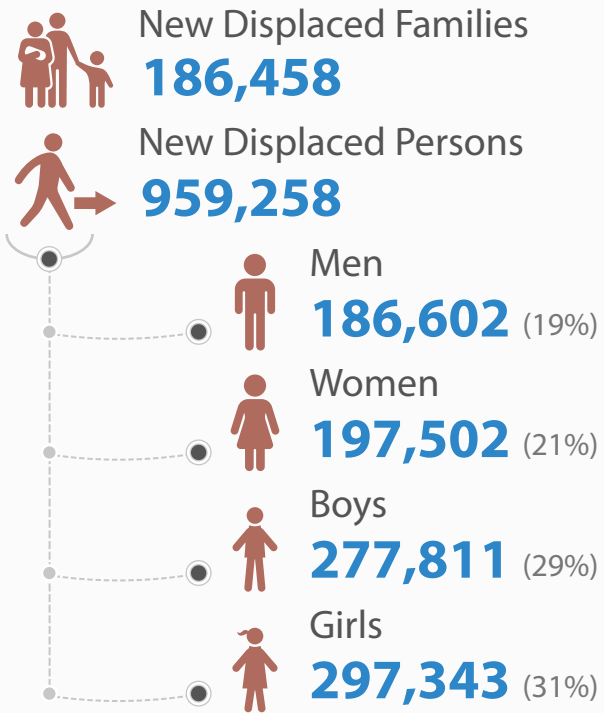

Background

Utilizing a team of 111 enumerators, HNAP conducted a population assessment in north-west Syria on 8th March 2020, collecting data at the community level which was then disaggregated by those displaced since **1 December 2019** as well as total IDP stock.

Newly Displaced*

*Displaced after 1st of December, 2019