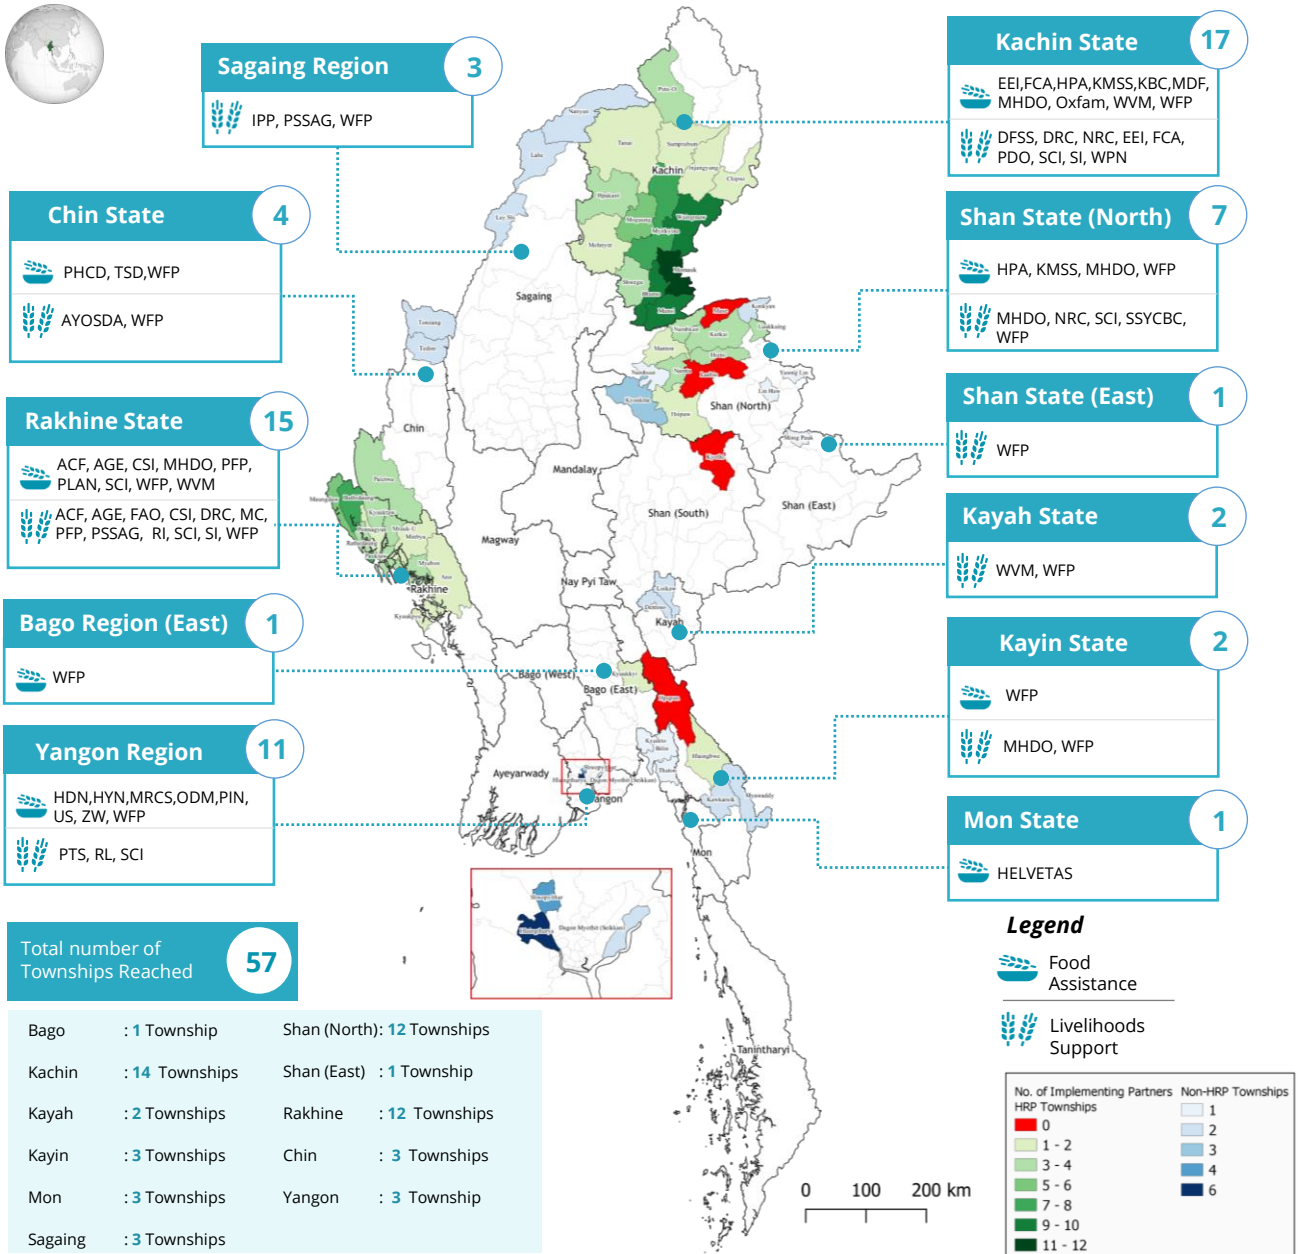

# MYANMAR: Food Security Cluster Partners' Presence Map

January to June 2021

This map indicates the areas where Food Security Cluster (FSC) partners' projects are being implemented at the moment. It is based on the FSC 5Ws matrix, hence it reflects only the activities of the organizations that have agreed to share their 5Ws information with the sector. Actors who are not listed and who are currently conducting food security activities, we encourage them to share the matrix with the FSC. Since projects can finish or start at any time during the year, this mapping will be shared regularly in order to have a realistic and up-to-date version of the current situation.

## List of Acronyms

ACF	Action Contre la Faim
AGE	Action for Green Earth
AYOSDA	Ar Yone Oo Social Development Association
CSI	Center for Social Integrity
DFSS	Dai Fin Social Services
DRC	Danish Refugee Council
EEl	Ethnic Equality Initiative
FAO	Food and Agricultural Organization
FCA	Finn Church Aid
HELVETAS	HELVETAS
HDN	Hlaingthayar Development Network
HPA	Health Poverty Action
HYT	Hlaingthayar Youth Network
IPP	Indigenous People Partnership
KBC	Kachin Baptist Convention
KMSS	Karuna Mission Social Solidarity
MC	Mercy Corps
MDF	Metta Development Foundation
MHDO	Myanmar Heart Development Organization
MRCS	Myanmar Red Cross Society
NRC	Norwegian Refugee Council
ODM	Open Data Myanmar
Oxfam	Oxfam International
PDO	Pyo Development Organization
PFP	People for People
PHCD	People Hope Community Development
PIN	People in Need
PLAN	Plan International
PSSAG	Phyu Sin Saydanar Action Group
PTS	Pan Taing Shin
RI	Relief International
RL	Ray of Lights
SCI	Save the Children
SI	Solidarités International
SSYCBC	Shan State Youth Capacity Building Centre
TSD	Together for Sustainable Development
US	Urban Strength
WFP	World Food Programme
WPN	Wunpawng Ninghtoi
WVM	World Vision Myanmar
ZW	Zigway