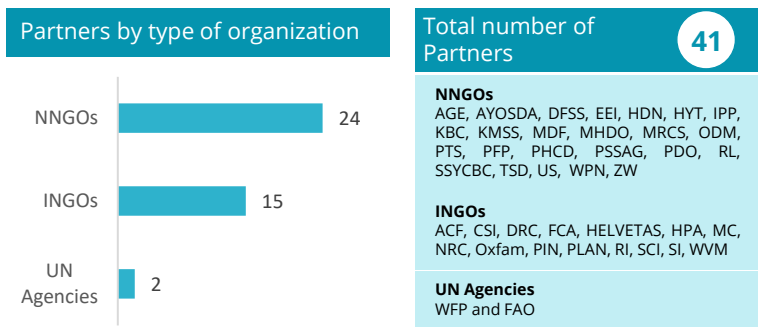

# MYANMAR: Food Security Cluster Partners' Presence Map

January to June 2021

This map indicates the areas where Food Security Cluster (FSC) partners' projects are being implemented at the moment. It is based on the FSC 5Ws matrix, hence it reflects only the activities of the organizations that have agreed to share their 5Ws information with the sector. Actors who are not listed and who are currently conducting food security activities, we encourage them to share the matrix with the FSC. Since projects can finish or start at any time during the year, this mapping will be shared regularly in order to have a realistic and up-to-date version of the current situation.

## List of Acronyms

ACF	Action Contre la Faim
AGE	Action for Green Earth
AYOSDA	Ar Yone Oo Social Development Association
CSI	Center for Social Integrity
DFSS	Dai Fin Social Services
DRC	Danish Refugee Council
EEl	Ethnic Equality Initiative
FAO	Food and Agricultural Organization
FCA	Finn Church Aid
HELVETAS	HELVETAS
HDN	Hlaingthayar Development Network
HPA	Health Poverty Action
HYT	Hlaingthayar Youth Network
IPP	Indigenous People Partnership
KBC	Kachin Baptist Convention
KMSS	Karuna Mission Social Solidarity
MC	Mercy Corps
MDF	Metta Development Foundation
MHDO	Myanmar Heart Development Organization
MRCS	Myanmar Red Cross Society
NRC	Norwegian Refugee Council
ODM	Open Data Myanmar
Oxfam	Oxfam International
PDO	Pyo Development Organization
PFP	People for People
PHCD	People Hope Community Development
PIN	People in Need
PLAN	Plan International
PSSAG	Phyu Sin Saydanar Action Group
PTS	Pan Taing Shin
RI	Relief International
RL	Ray of Lights
SCI	Save the Children
SI	Solidarités International
SSYCBC	Shan State Youth Capacity Building Centre
TSD	Together for Sustainable Development
US	Urban Strength
WFP	World Food Programme
WPN	Wunpawng Ninghtoi
WVM	World Vision Myanmar
ZW	Zigway