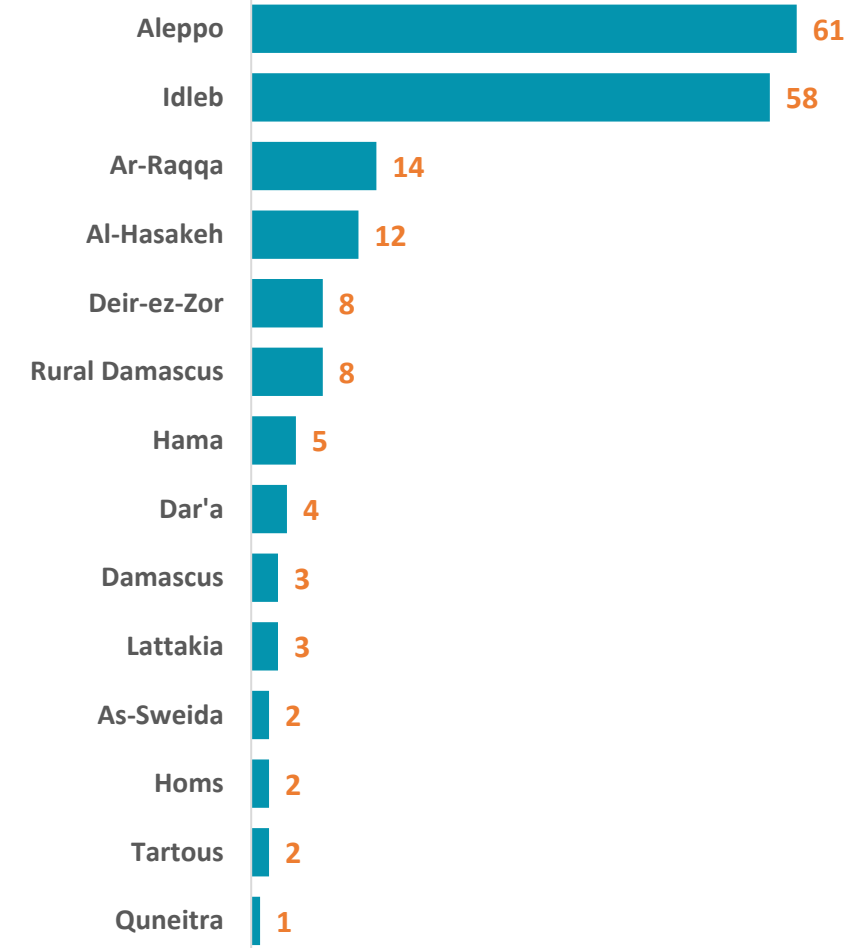

# Syria Arab Republic: Partners Presence Map - May 2023

(Organizations and Implementing Partners)

 **TOTAL NUMBER OF PARTNERS**

**83**

(Inc.: WFP, FAO)

 **NUMBER OF PARTNERS AT SUB DISTRICT LEVEL**

 **NUMBER OF PARTNERS AT HUB LEVEL**

Damascus Hub  **11**

Turkey Hub  **66**

NES Hub  **15**

# of Partners Present at Sub-district Level

Boundaries

Information shared is based on submissions at Whole of Syria level across the three hubs. It includes organizations and their implementing partners