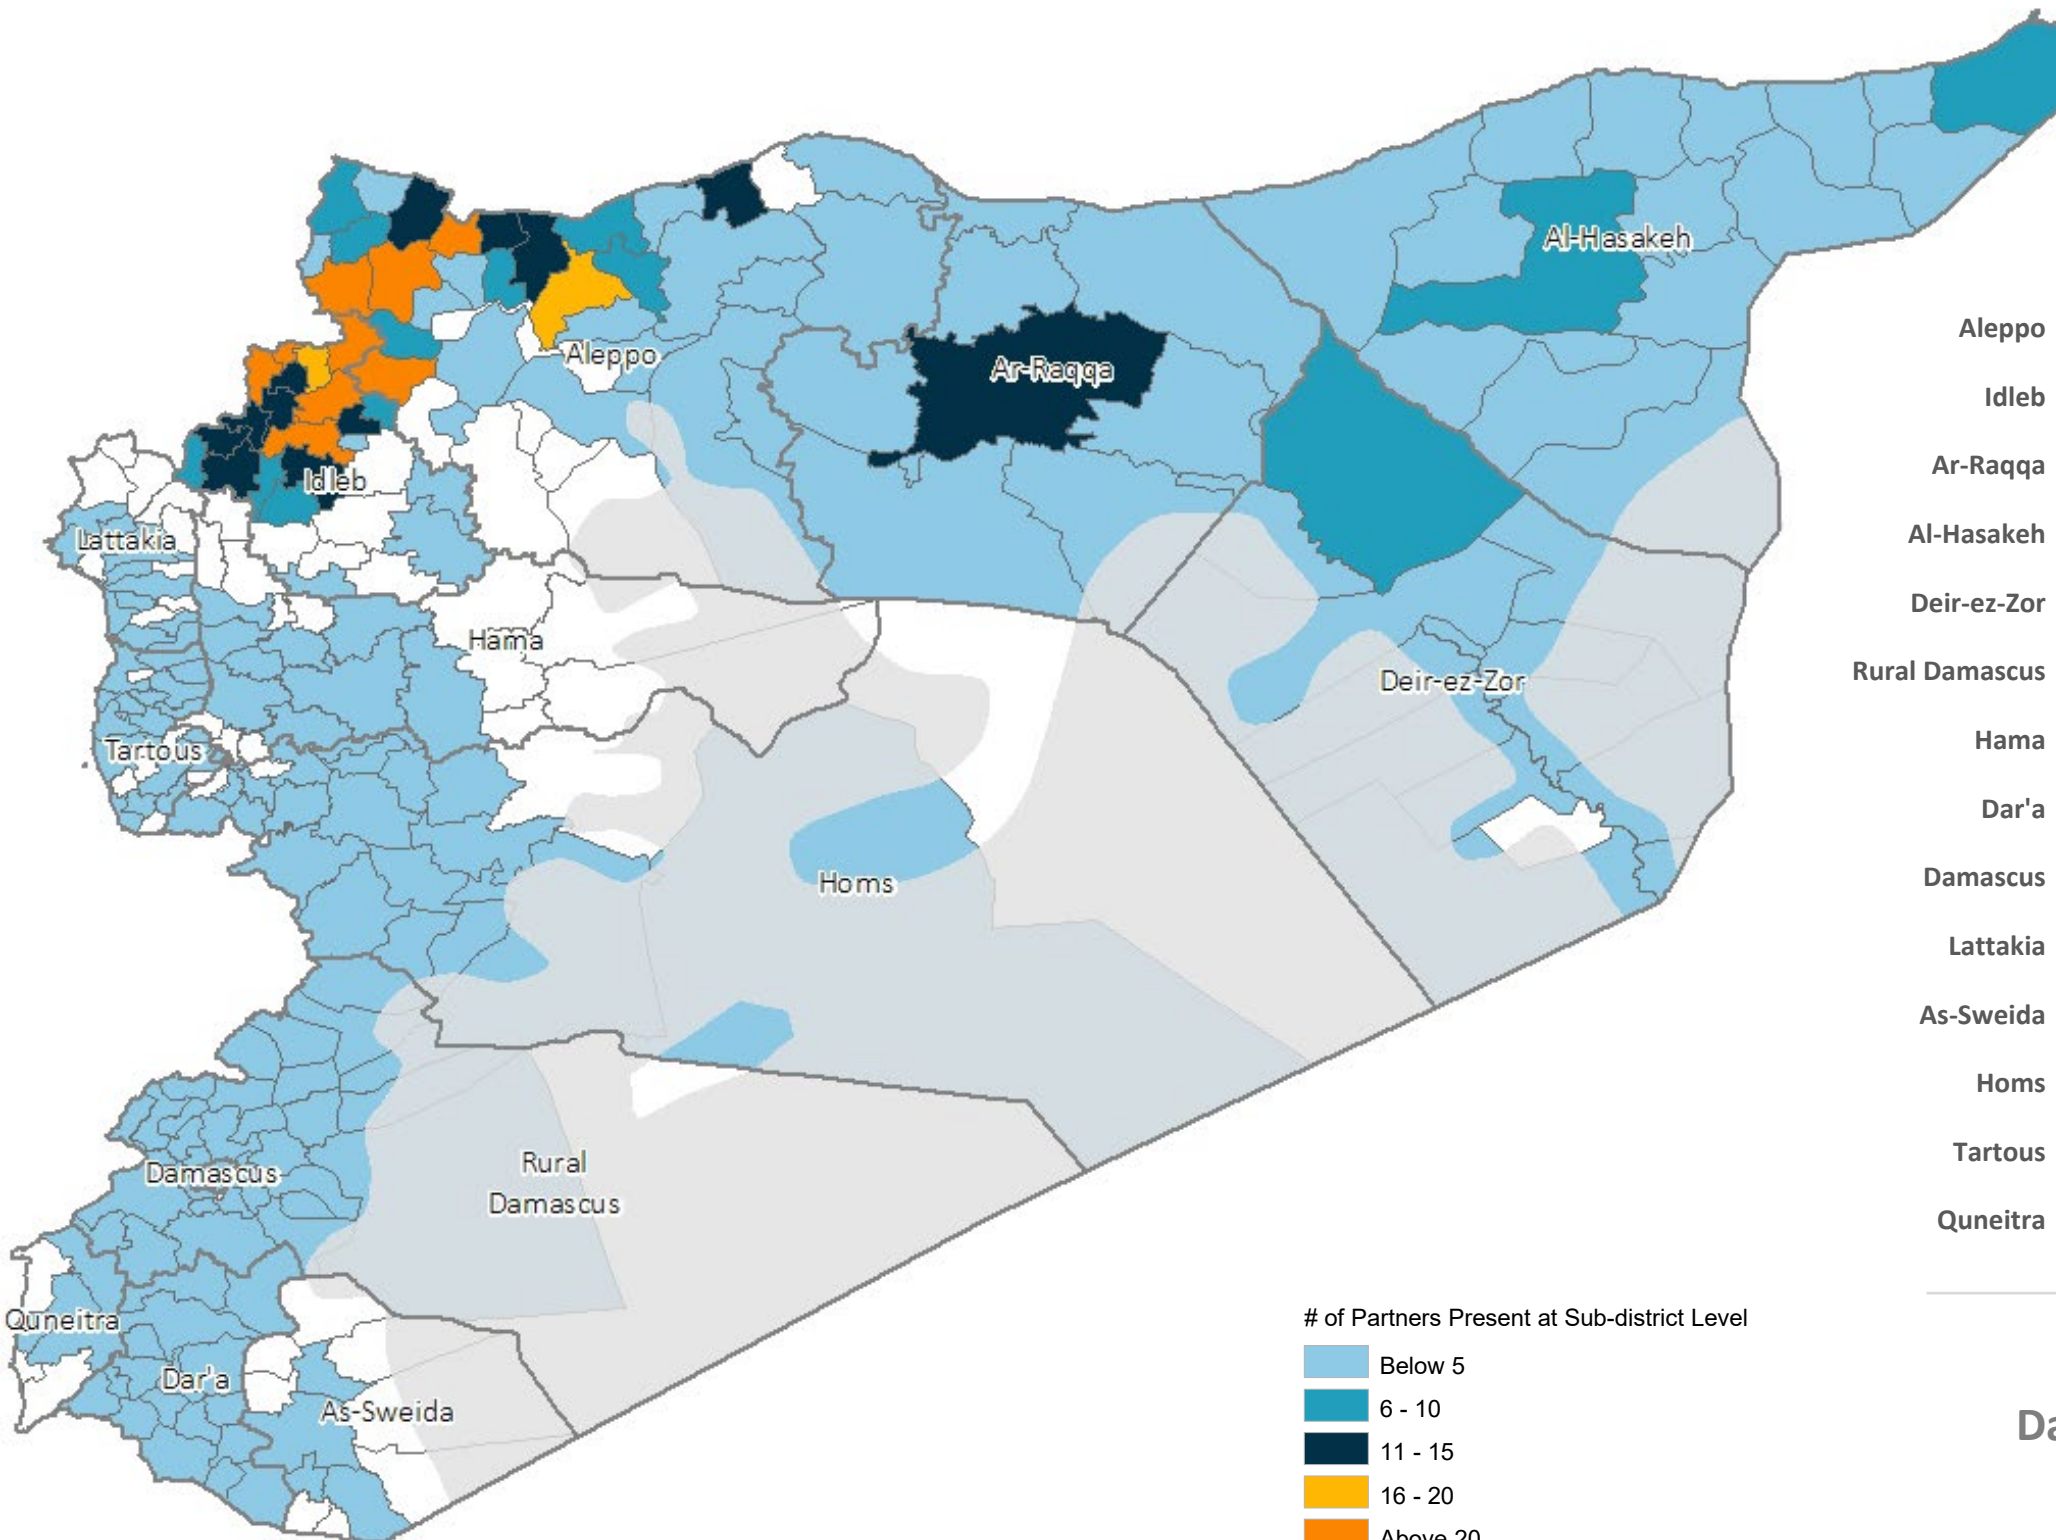

# Syria Arab Republic: Partners Presence Map - May 2023

(Organizations and Implementing Partners)

 **TOTAL NUMBER OF PARTNERS**

**83**

(Inc.: WFP, FAO)

 **NUMBER OF PARTNERS AT SUB DISTRICT LEVEL**

 **NUMBER OF PARTNERS AT HUB LEVEL**

Damascus Hub  **11**

Turkey Hub  **66**

NES Hub  **15**

# of Partners Present at Sub-district Level

Boundaries

Information shared is based on submissions at Whole of Syria level across the three hubs. It includes organizations and their implementing partners