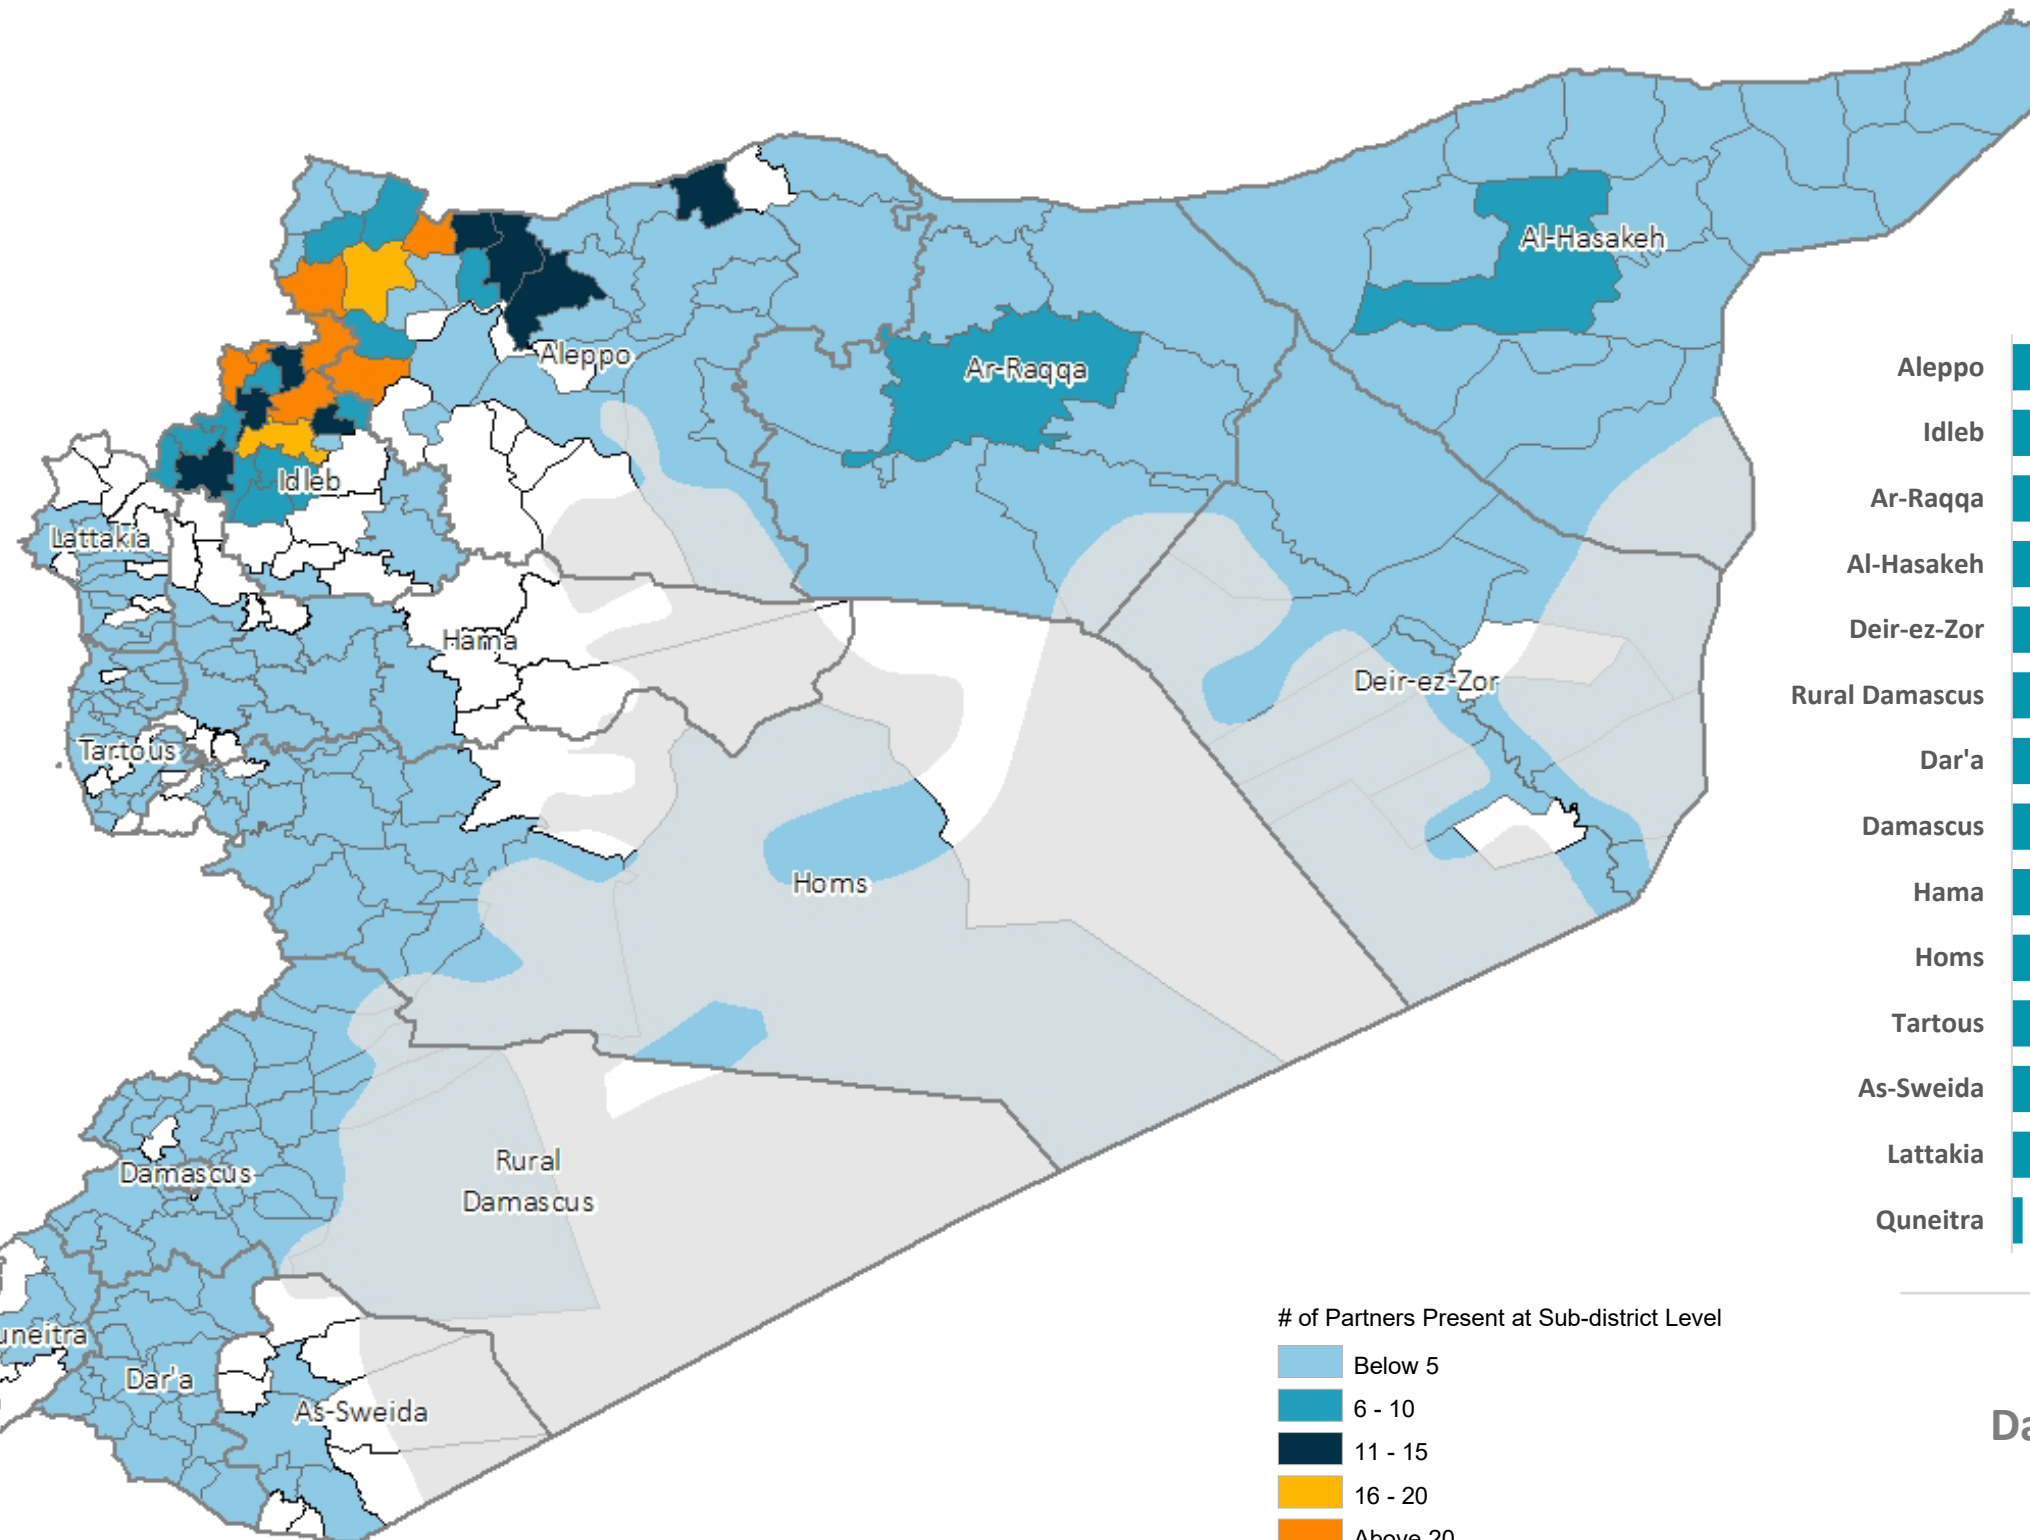

Syria Arab Republic: Partners Presence Map - March 2023

(Organizations and Implementing Partners)

TOTAL NUMBER OF PARTNERS

71

(Inc.: WFP, FAO)

NUMBER OF PARTNERS AT SUB DISTRICT LEVEL

of Partners Present at Sub-district Level

Boundaries

NUMBER OF PARTNERS AT HUB LEVEL

Damascus Hub **7**

Turkey Hub **59**

NES Hub **14**

Information shared is based on submissions at Whole of Syria level across the three hubs. It includes organizations and their implementing partners