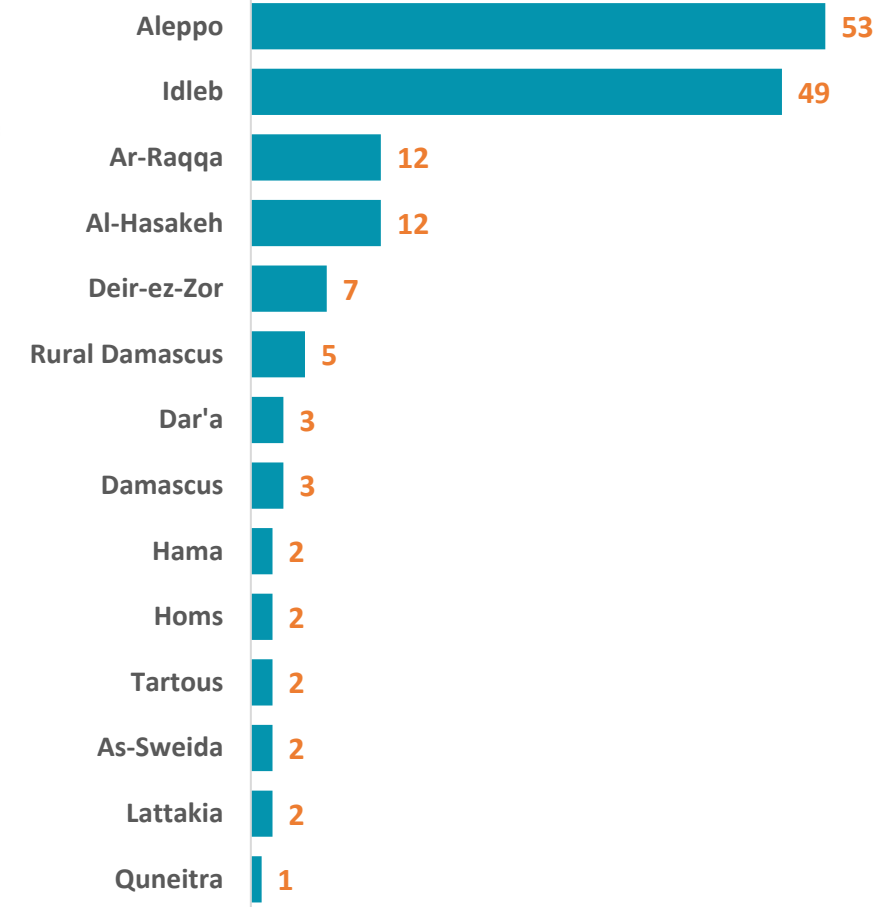

Syria Arab Republic: Partners Presence Map - March 2023

(Organizations and Implementing Partners)

TOTAL NUMBER OF PARTNERS

71

(Inc.: WFP, FAO)

NUMBER OF PARTNERS AT SUB DISTRICT LEVEL

of Partners Present at Sub-district Level

Boundaries

NUMBER OF PARTNERS AT HUB LEVEL

Damascus Hub **7**

Turkey Hub **59**

NES Hub **14**

Information shared is based on submissions at Whole of Syria level across the three hubs. It includes organizations and their implementing partners