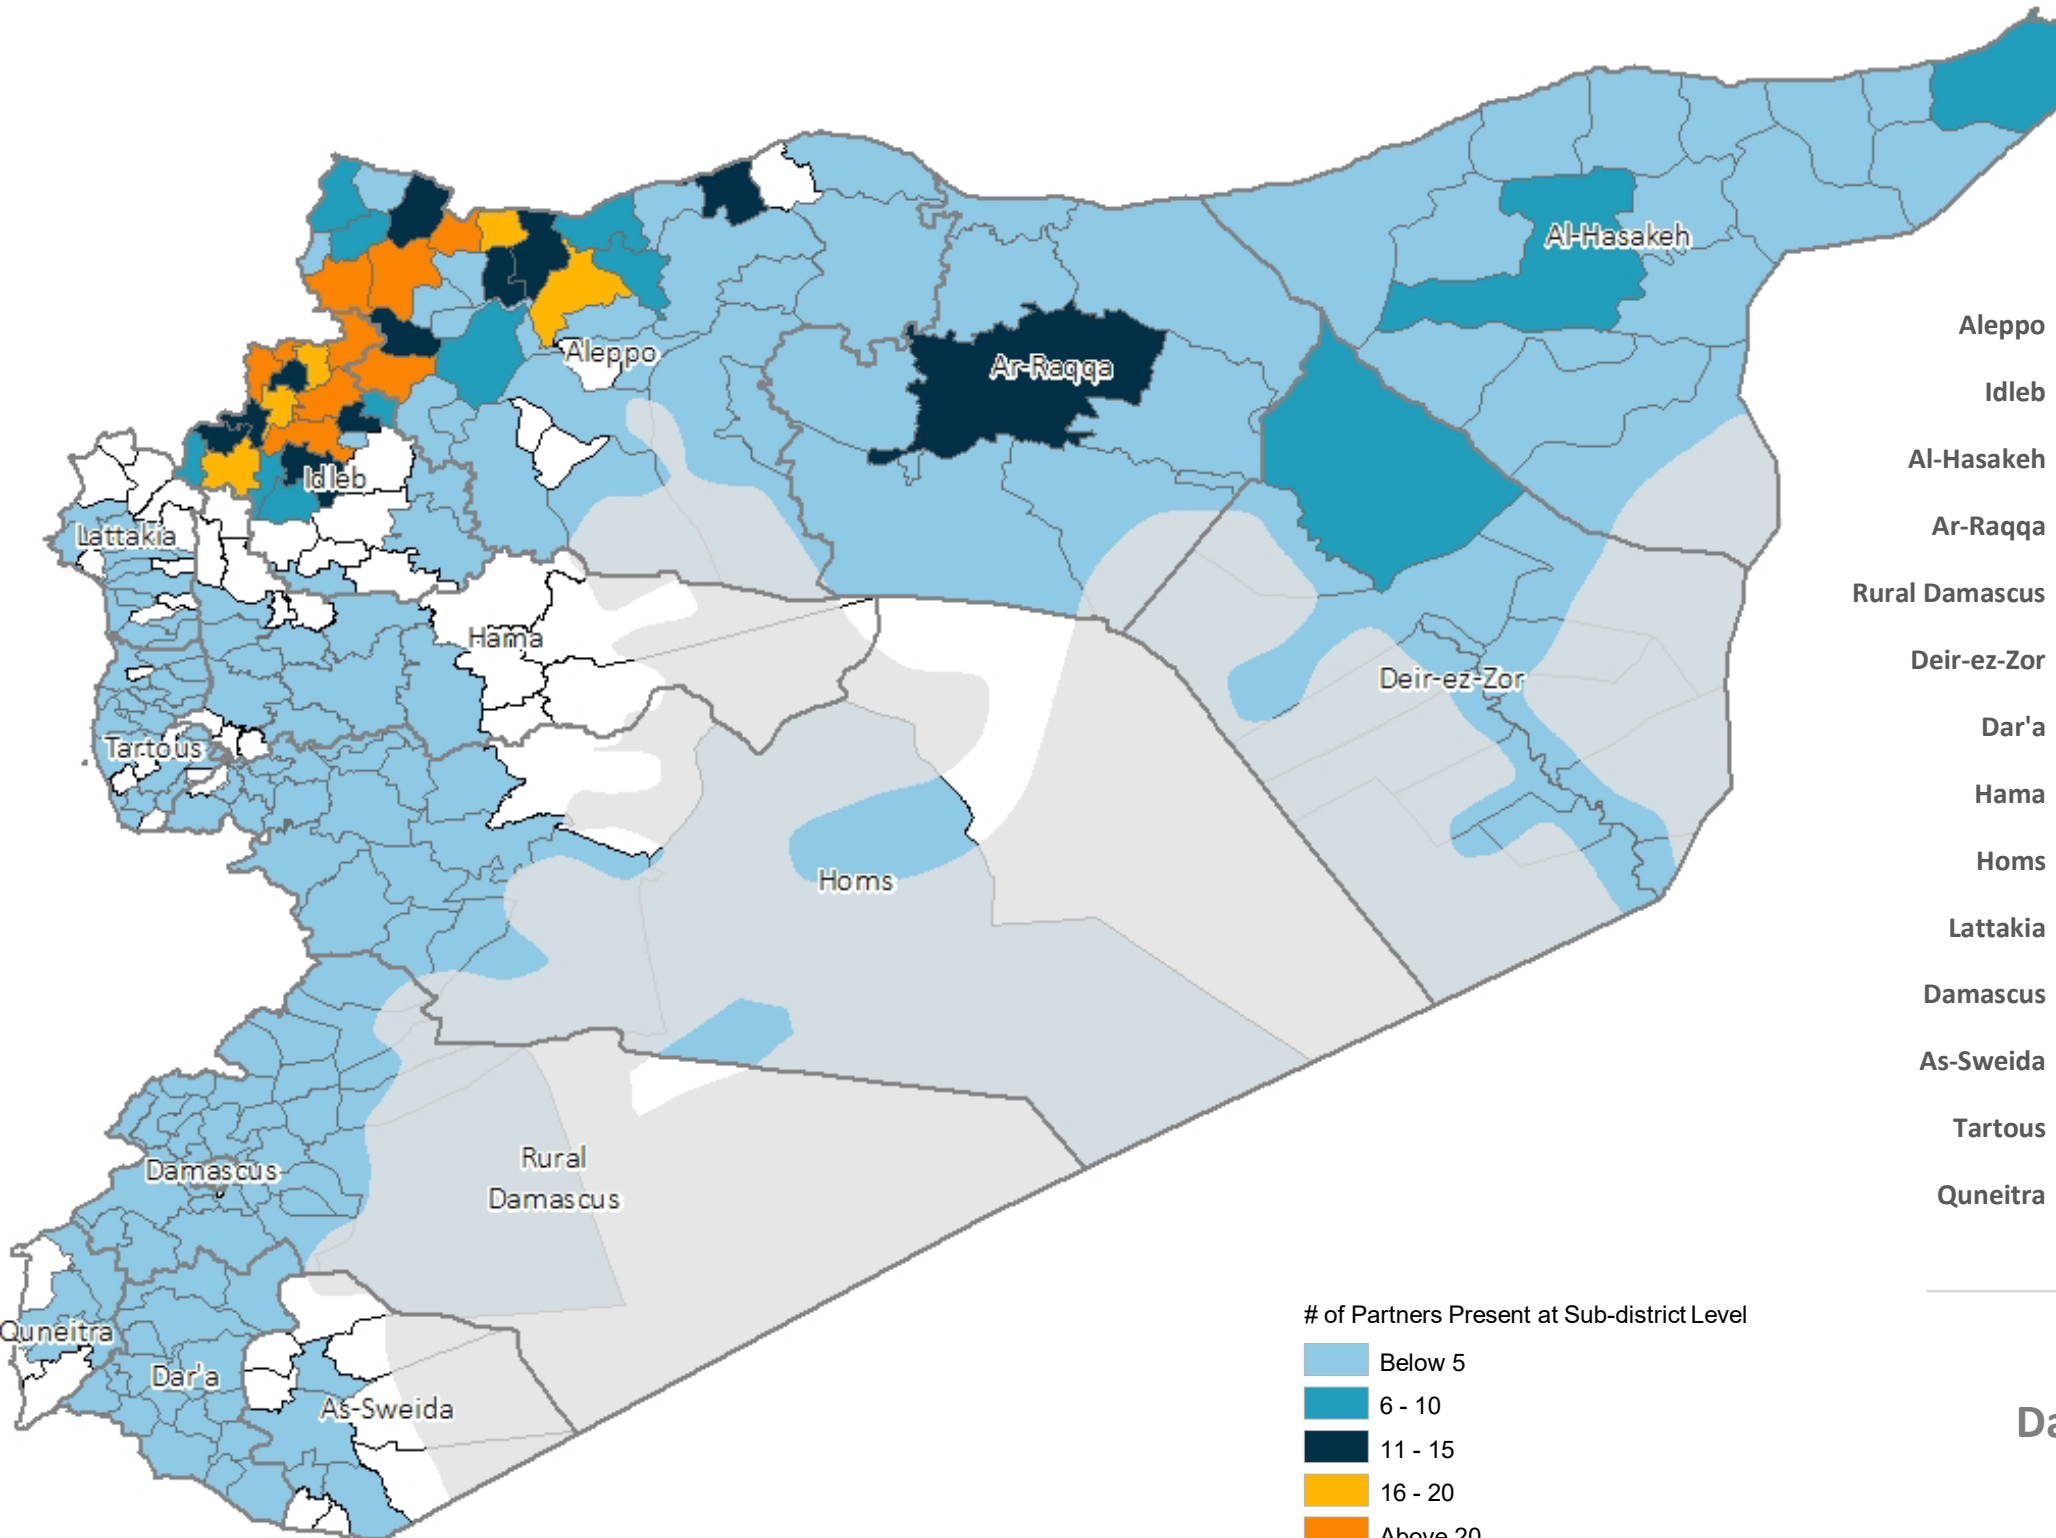

Syria Arab Republic: Partners Presence Map - July 2023

(Organizations and Implementing Partners)

TOTAL NUMBER OF PARTNERS

92

(Inc.: WFP, FAO)

NUMBER OF PARTNERS AT SUB DISTRICT LEVEL

NUMBER OF PARTNERS AT HUB LEVEL

of Partners Present at Sub-district Level

Boundaries

Information shared is based on submissions at Whole of Syria level across the three hubs. It includes organizations and their implementing partners