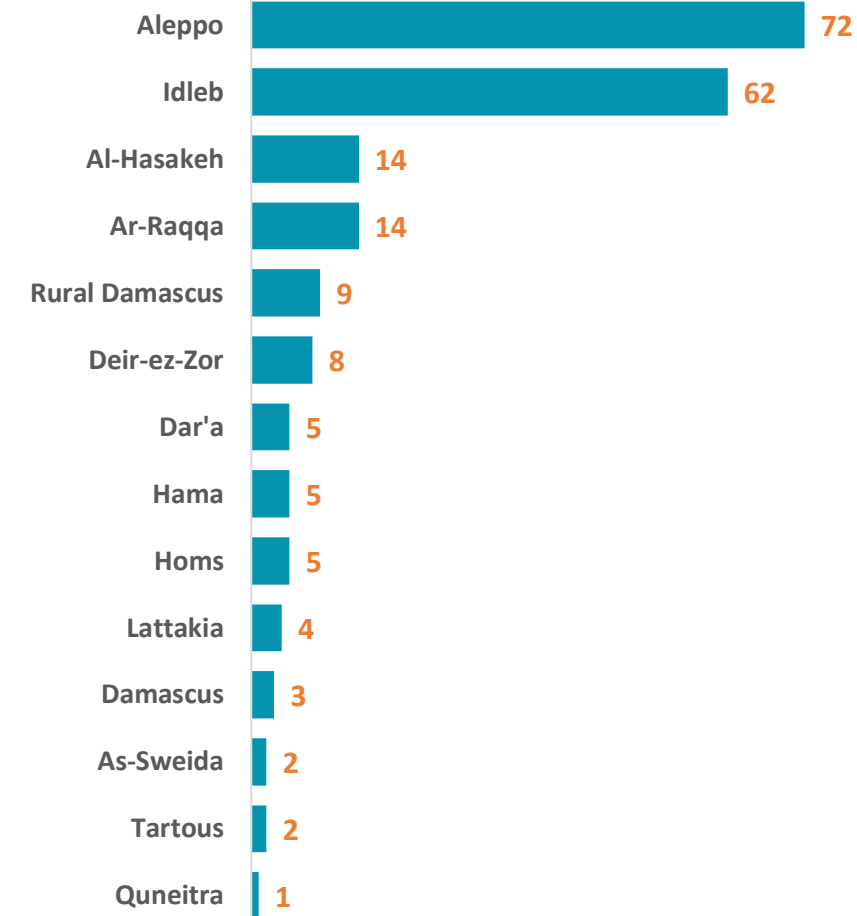

Syria Arab Republic: Partners Presence Map - July 2023

(Organizations and Implementing Partners)

TOTAL NUMBER OF PARTNERS

92

(Inc.: WFP, FAO)

NUMBER OF PARTNERS AT SUB DISTRICT LEVEL

NUMBER OF PARTNERS AT HUB LEVEL

of Partners Present at Sub-district Level

Boundaries

Information shared is based on submissions at Whole of Syria level across the three hubs. It includes organizations and their implementing partners