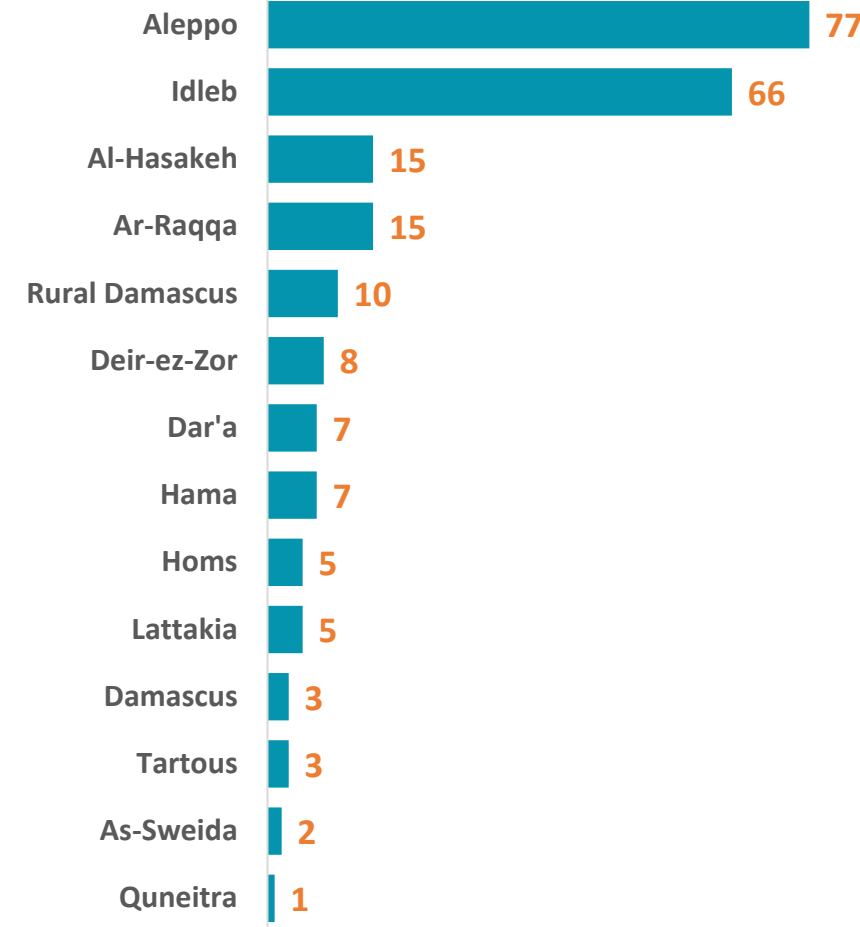

Syria Arab Republic: Partners Presence Map - September 2023

(Organizations and Implementing Partners)

TOTAL NUMBER OF PARTNERS

98

(Inc.: WFP, FAO)

NUMBER OF PARTNERS AT SUB DISTRICT LEVEL

of Partners Present at Sub-district Level

No Partners

Boundaries

Governorate

Areas with no or limited population

NUMBER OF PARTNERS AT HUB LEVEL

Information shared is based on submissions at Whole of Syria level across the three hubs. It includes organizations and their implementing partners