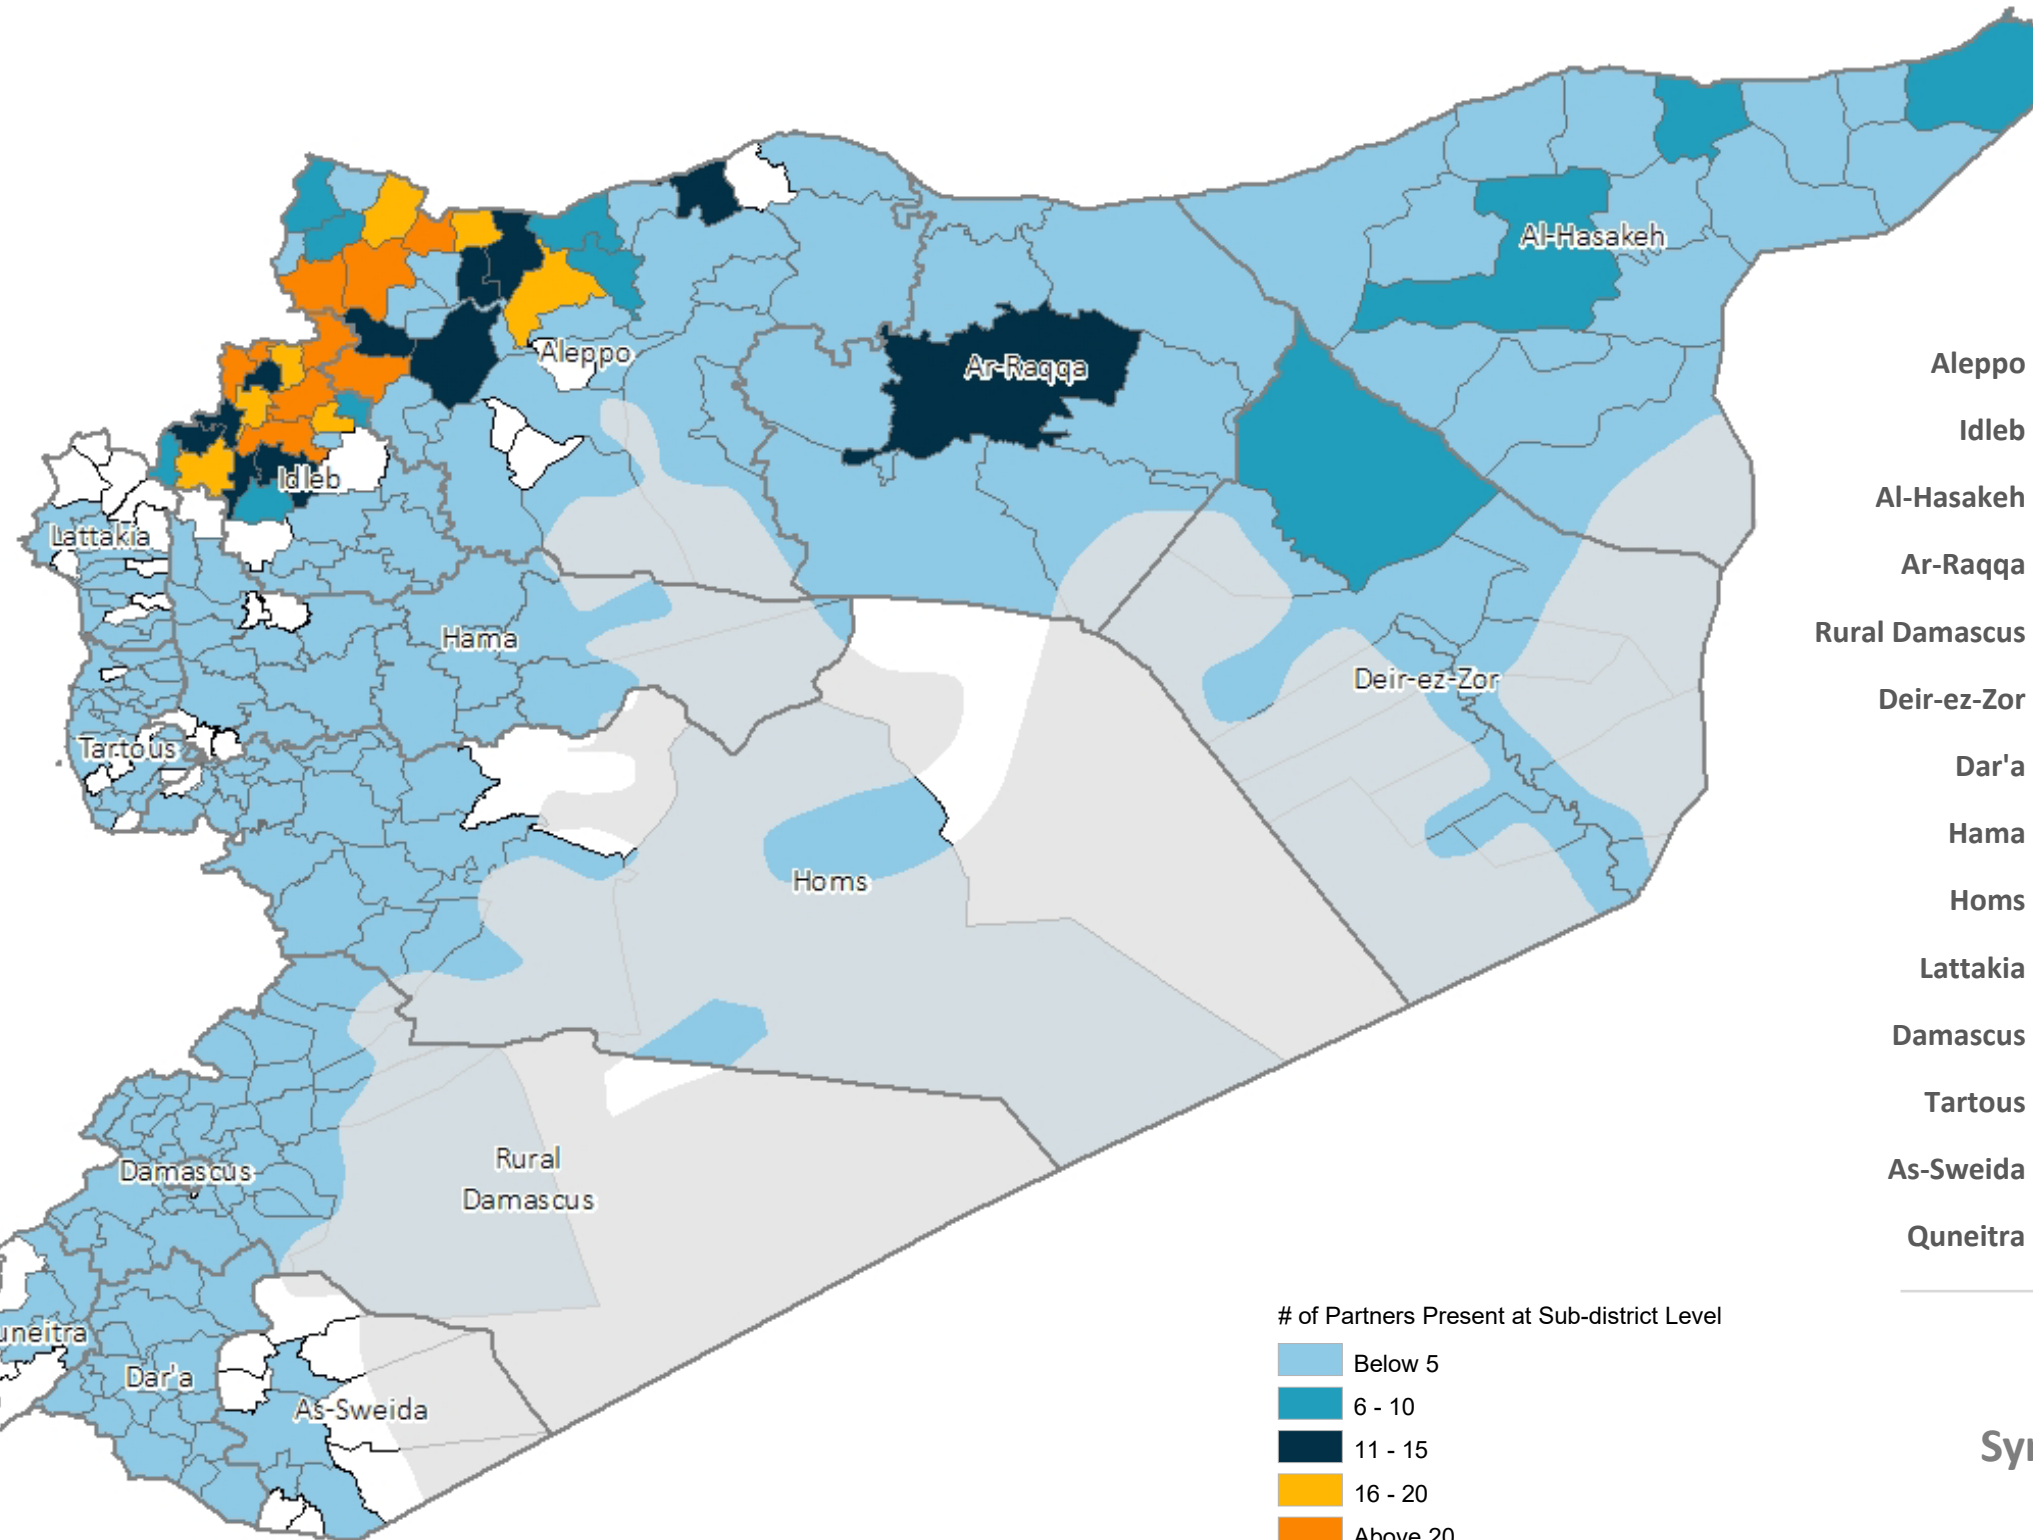

Syria Arab Republic: Partners Presence Map - September 2023

(Organizations and Implementing Partners)

TOTAL NUMBER OF PARTNERS

98

(Inc.: WFP, FAO)

NUMBER OF PARTNERS AT SUB DISTRICT LEVEL

of Partners Present at Sub-district Level

No Partners

Boundaries

Governorate

Areas with no or limited population

NUMBER OF PARTNERS AT HUB LEVEL

Information shared is based on submissions at Whole of Syria level across the three hubs. It includes organizations and their implementing partners