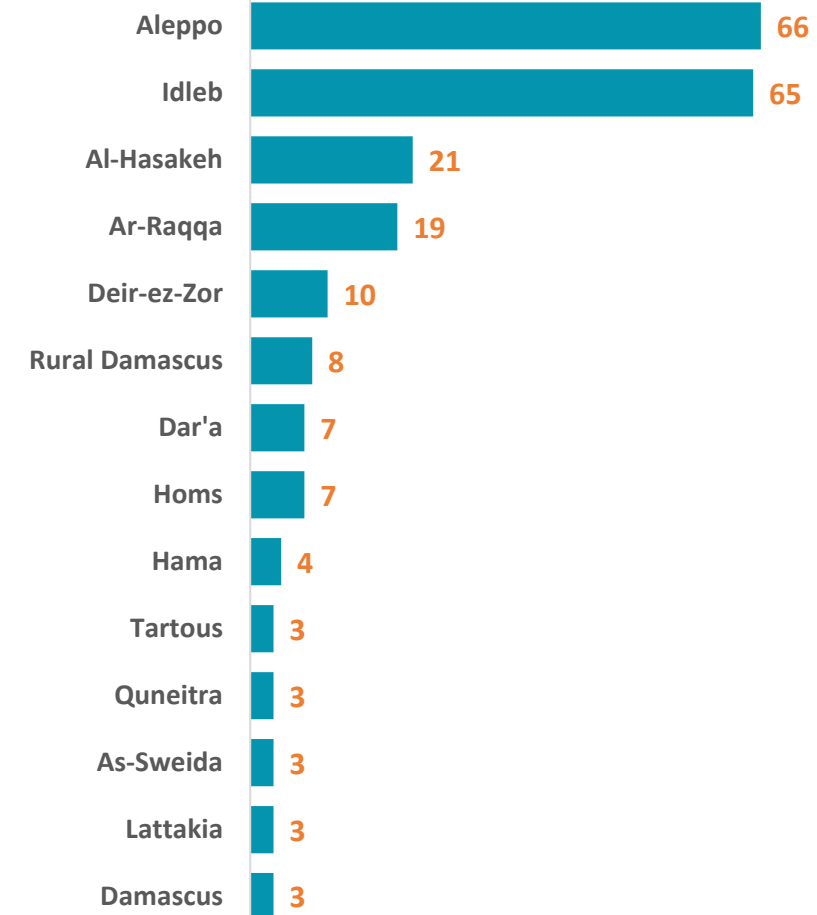

Syria Arab Republic: Partners Presence Map - October 2022

(Organizations and Implementing Partners)

 TOTAL NUMBER OF PARTNERS

99

(Inc.: WFP, FAO)

 NUMBER OF PARTNERS AT SUB DISTRICT LEVEL

of Partners Present at Sub-district Level

Boundaries

 NUMBER OF PARTNERS AT HUB LEVEL

Damascus Hub  **14**

Turkey Hub  **76**

NES Hub  **18**

Information shared is based on submissions at Whole of Syria level across the three hubs. It includes organizations and their implementing partners