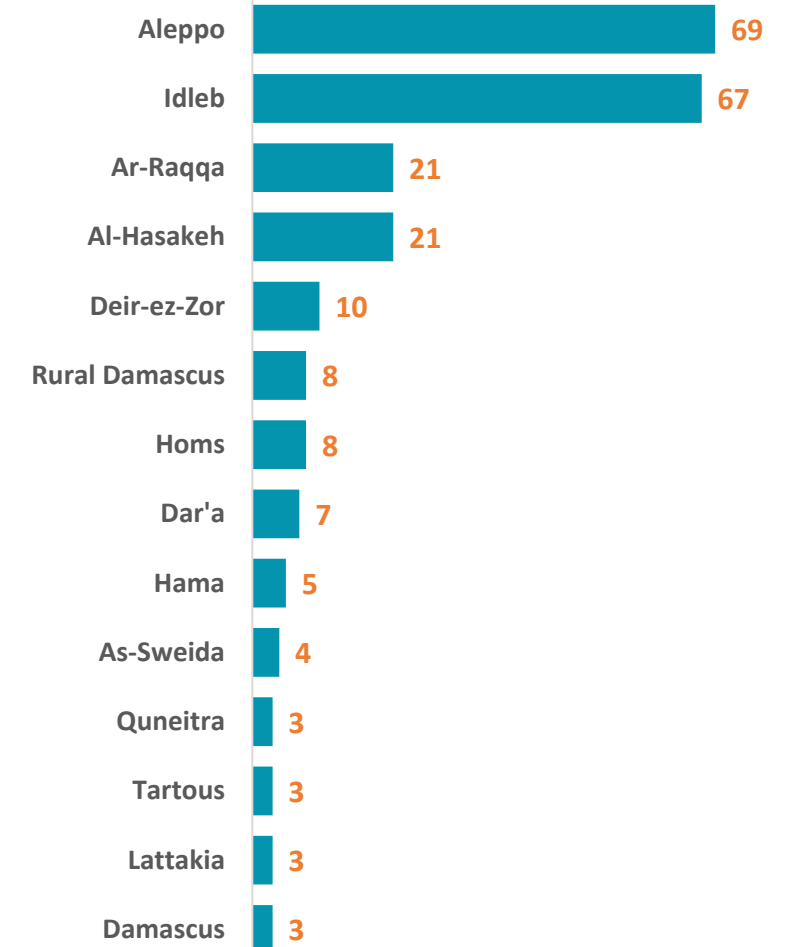

# Syria Arab Republic: Partners Presence Map - November 2022

(Organizations and Implementing Partners)

TOTAL NUMBER OF PARTNERS

**102**

(Inc.: WFP, FAO)

NUMBER OF PARTNERS AT SUB DISTRICT LEVEL

NUMBER OF PARTNERS AT HUB LEVEL

# of Partners Present at Sub-district Level

Boundaries

Information shared is based on submissions at Whole of Syria level across the three hubs. It includes organizations and their implementing partners