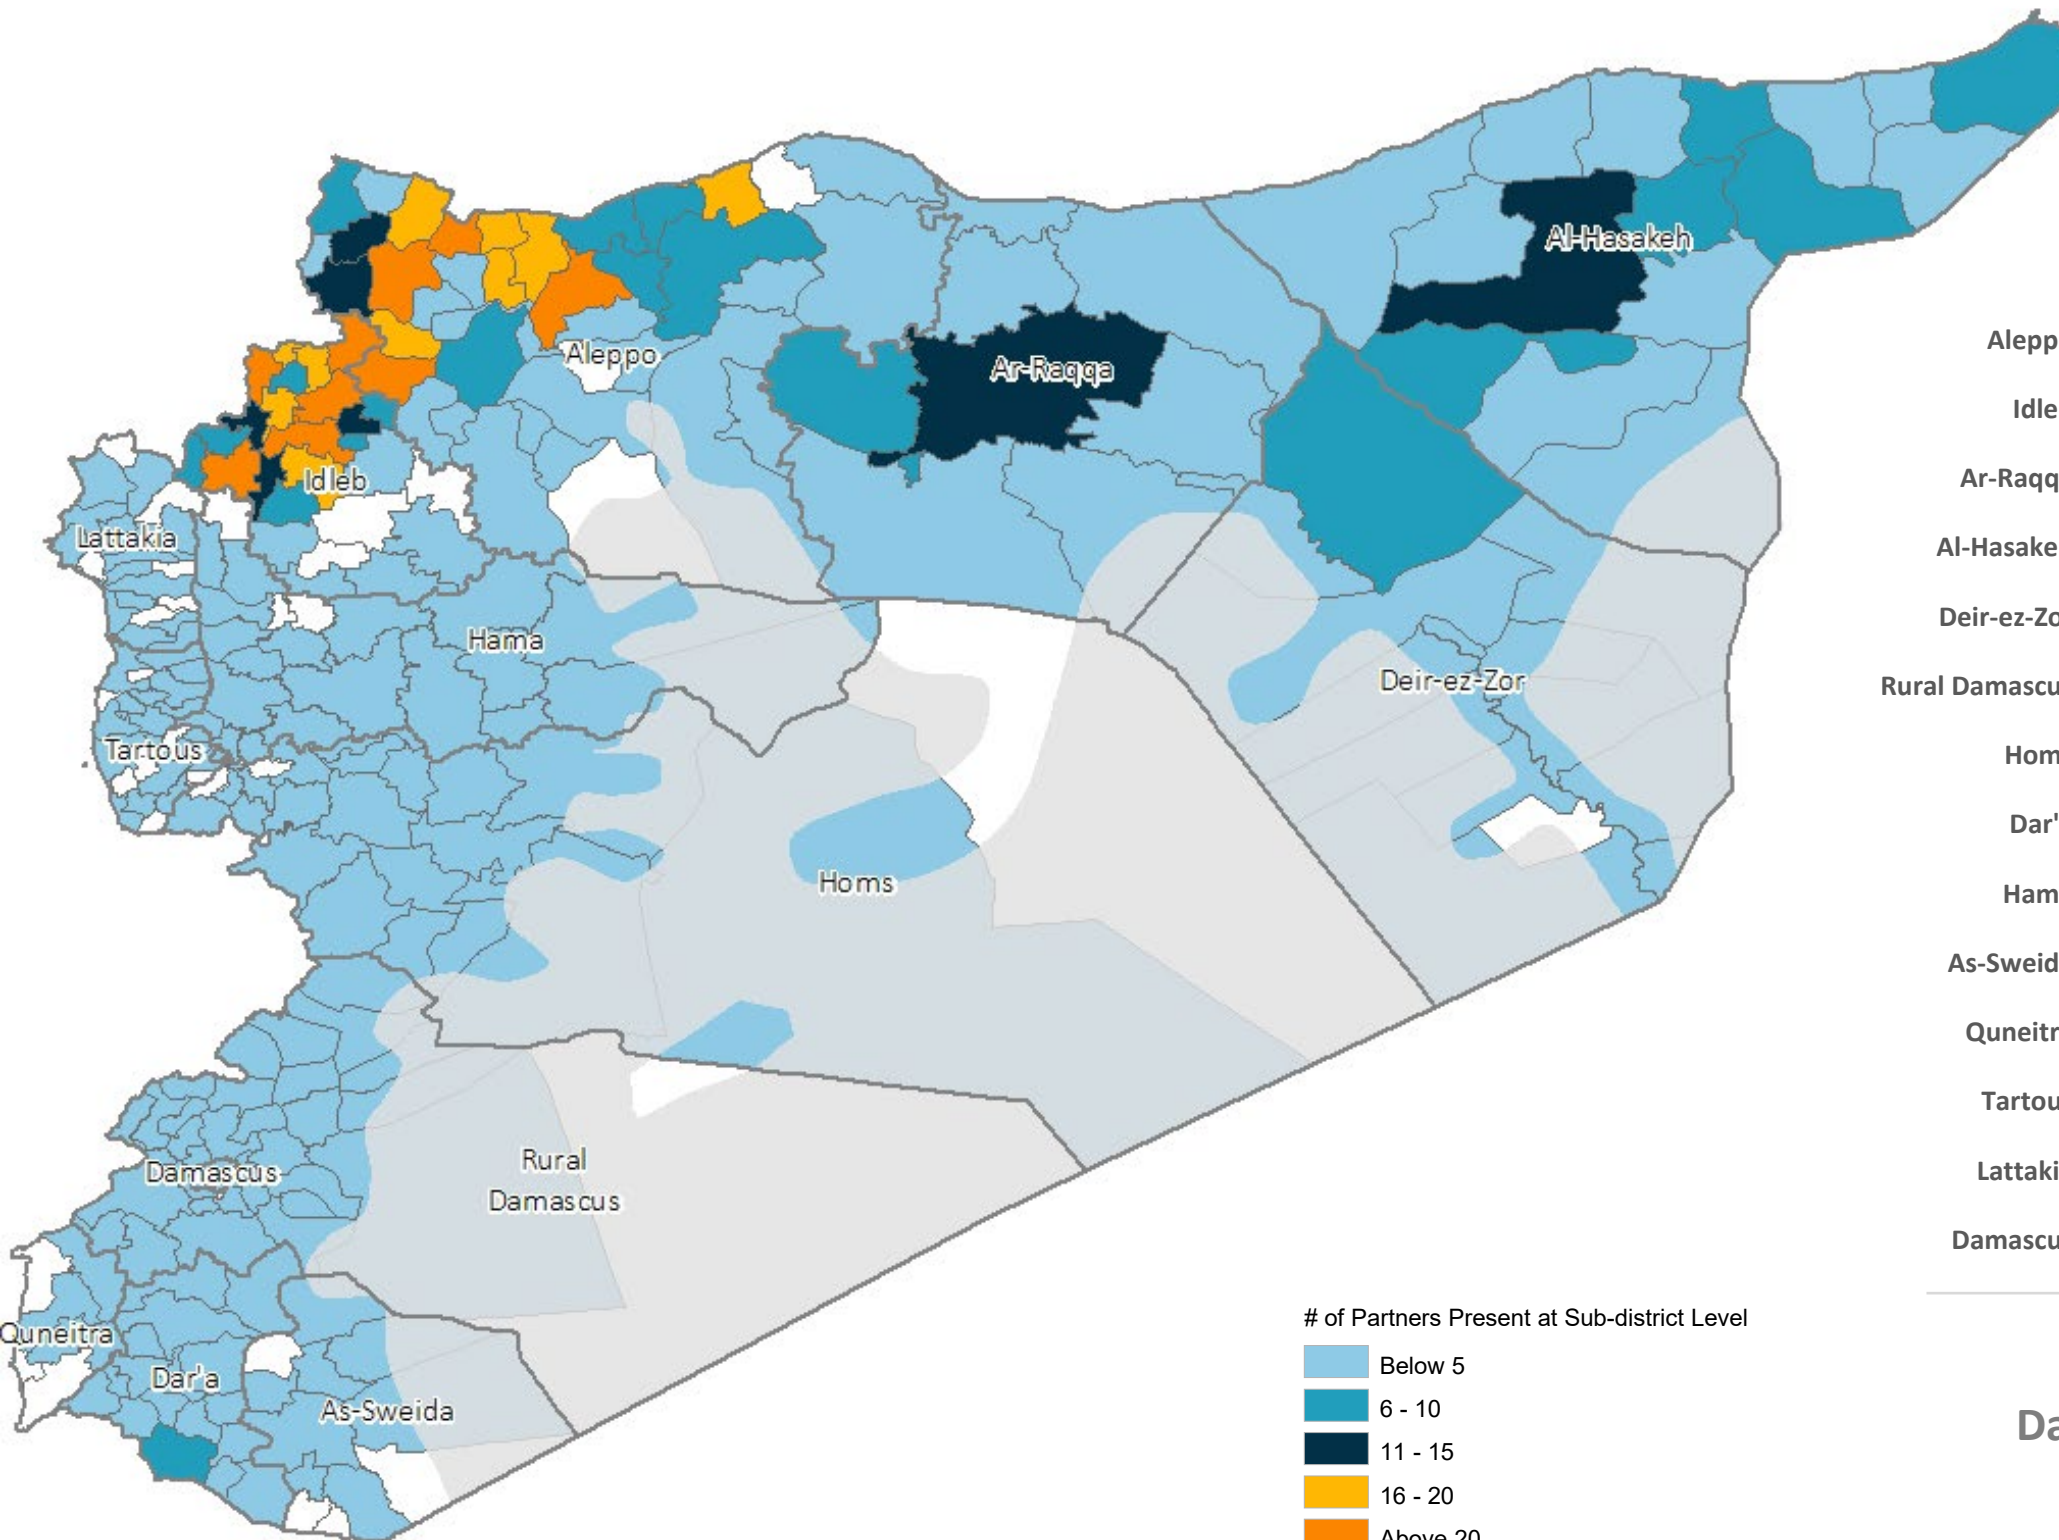

# Syria Arab Republic: Partners Presence Map - November 2022

(Organizations and Implementing Partners)

TOTAL NUMBER OF PARTNERS

**102**

(Inc.: WFP, FAO)

NUMBER OF PARTNERS AT SUB DISTRICT LEVEL

NUMBER OF PARTNERS AT HUB LEVEL

# of Partners Present at Sub-district Level

Boundaries

Information shared is based on submissions at Whole of Syria level across the three hubs. It includes organizations and their implementing partners