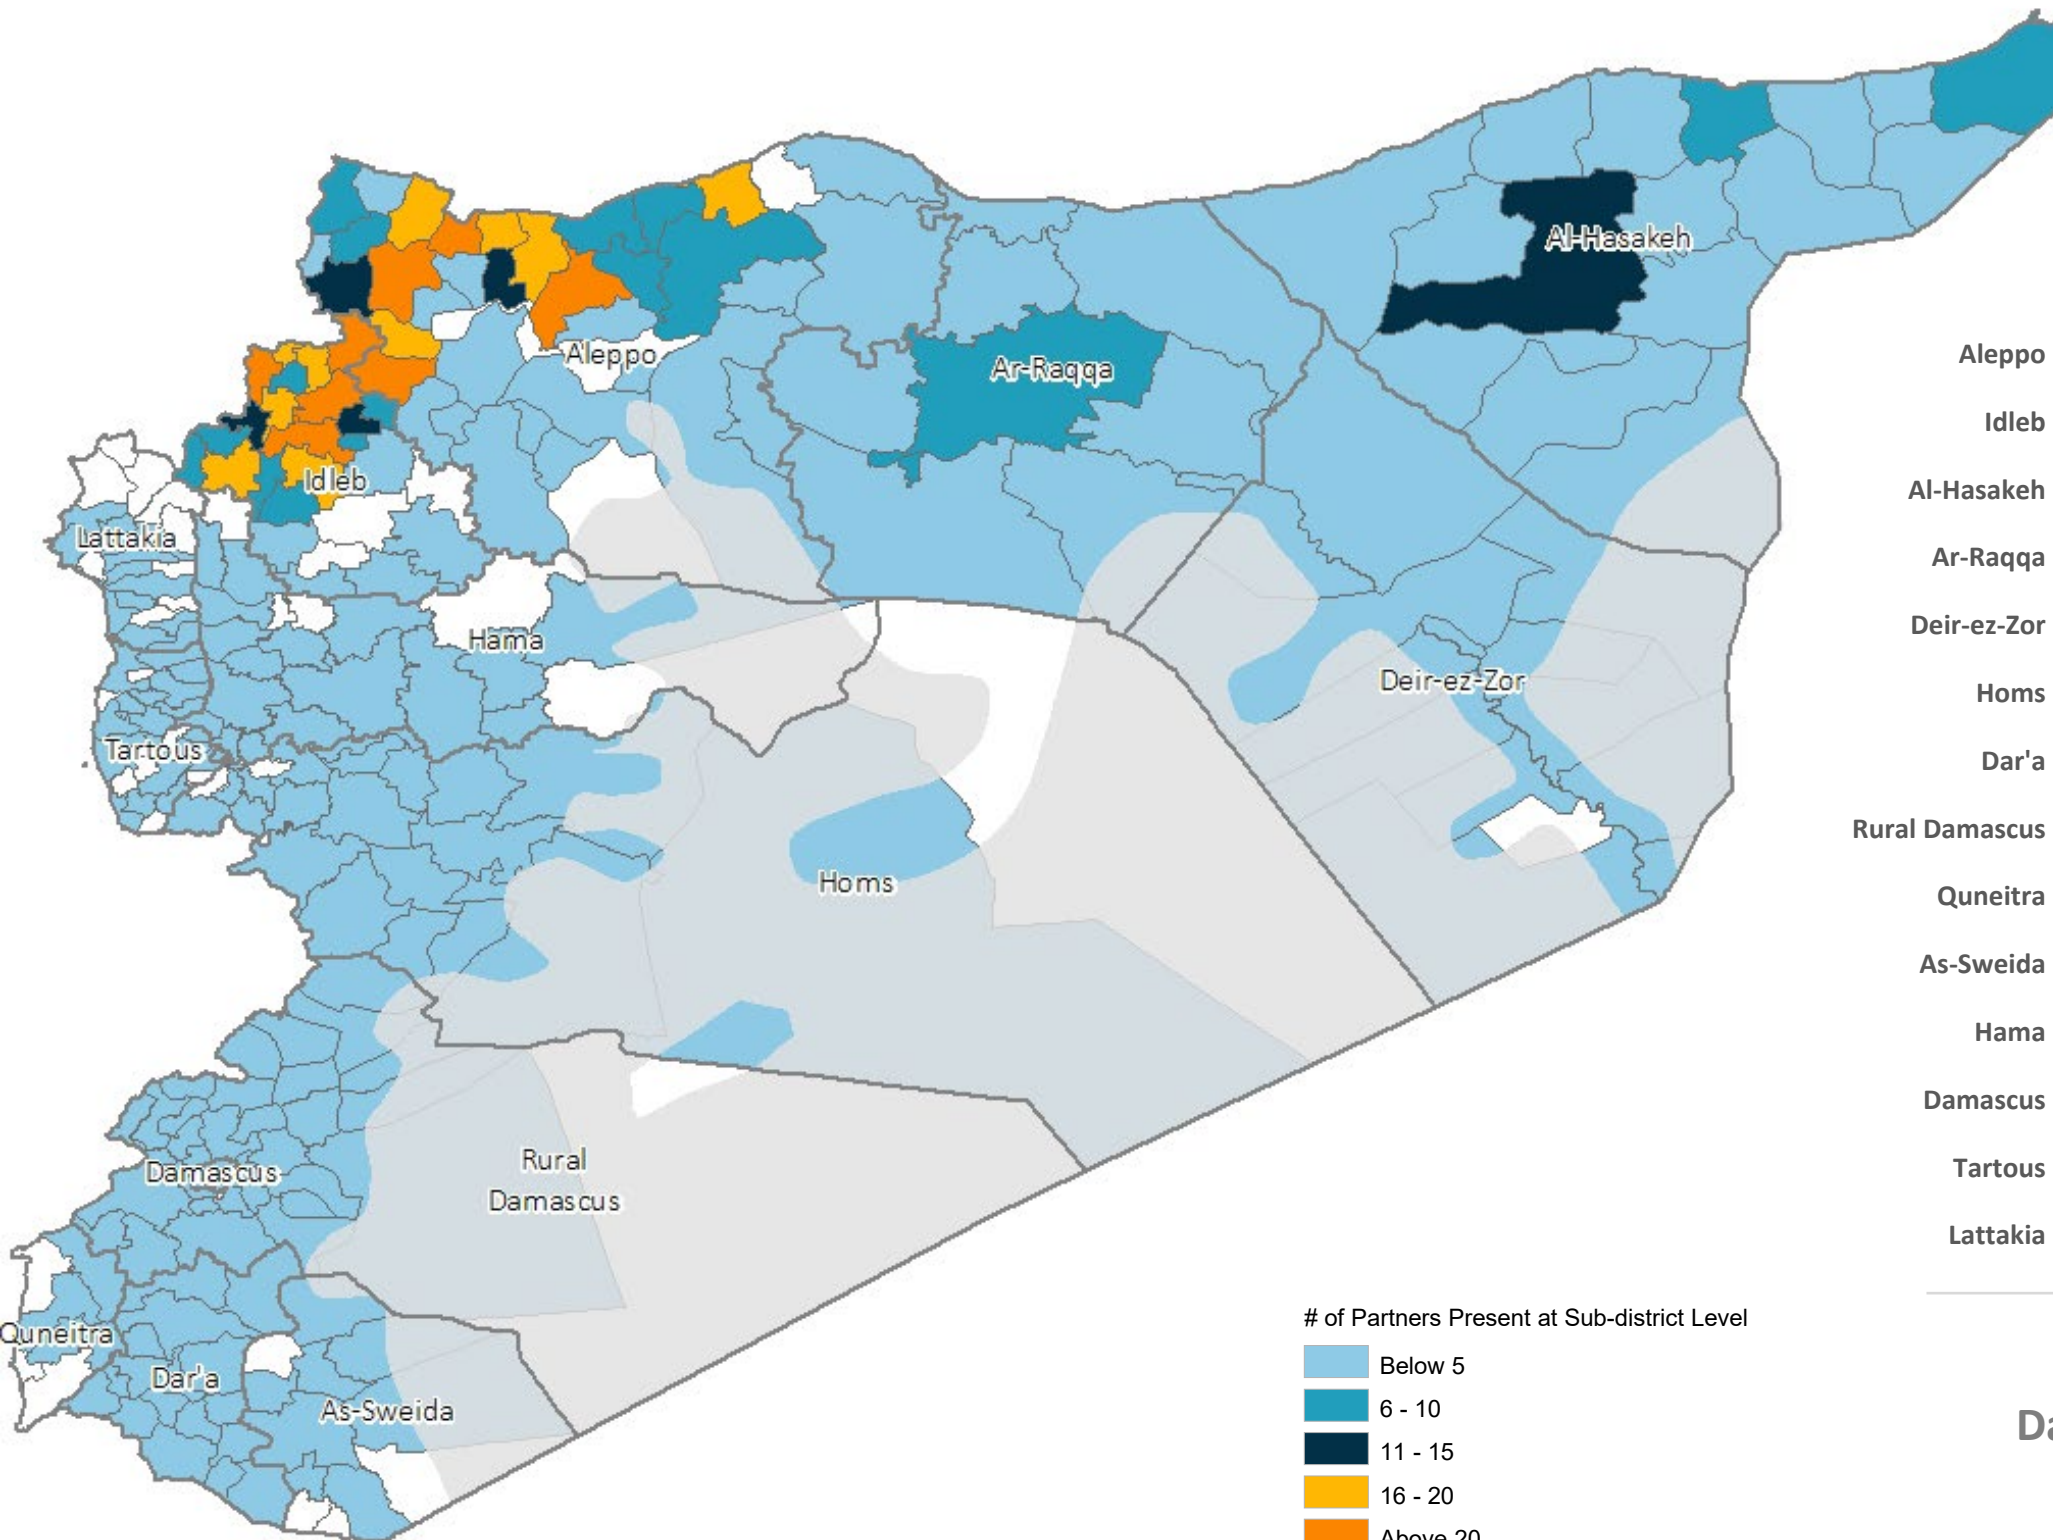

# Syria Arab Republic: Partners Presence Map - July 2022

(Organizations and Implementing Partners)

TOTAL NUMBER OF PARTNERS

**93**

(Inc.: WFP, FAO)

NUMBER OF PARTNERS AT SUB DISTRICT LEVEL

NUMBER OF PARTNERS AT HUB LEVEL

Damascus Hub **11**

Turkey Hub **75**

NES Hub **15**

# of Partners Present at Sub-district Level

Boundaries

Information shared is based on submissions at Whole of Syria level across the three hubs. It includes organizations and their implementing partners