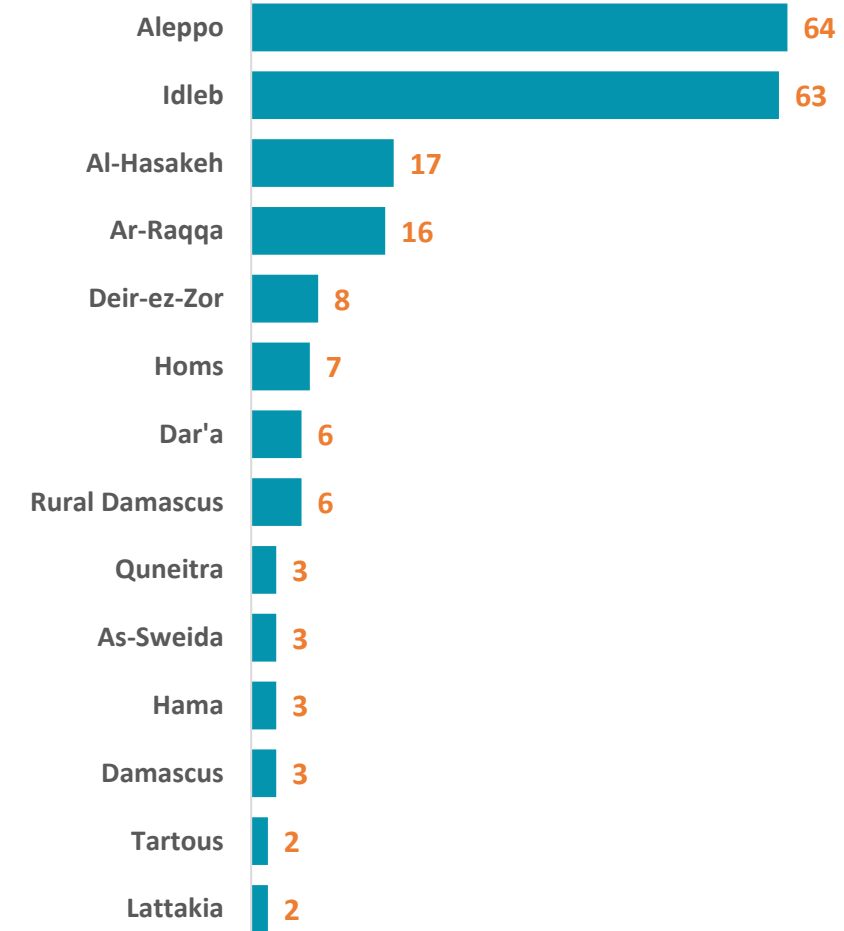

# Syria Arab Republic: Partners Presence Map - July 2022

(Organizations and Implementing Partners)

TOTAL NUMBER OF PARTNERS

**93**

(Inc.: WFP, FAO)

NUMBER OF PARTNERS AT SUB DISTRICT LEVEL

NUMBER OF PARTNERS AT HUB LEVEL

Damascus Hub **11**

Turkey Hub **75**

NES Hub **15**

# of Partners Present at Sub-district Level

Boundaries

Information shared is based on submissions at Whole of Syria level across the three hubs. It includes organizations and their implementing partners