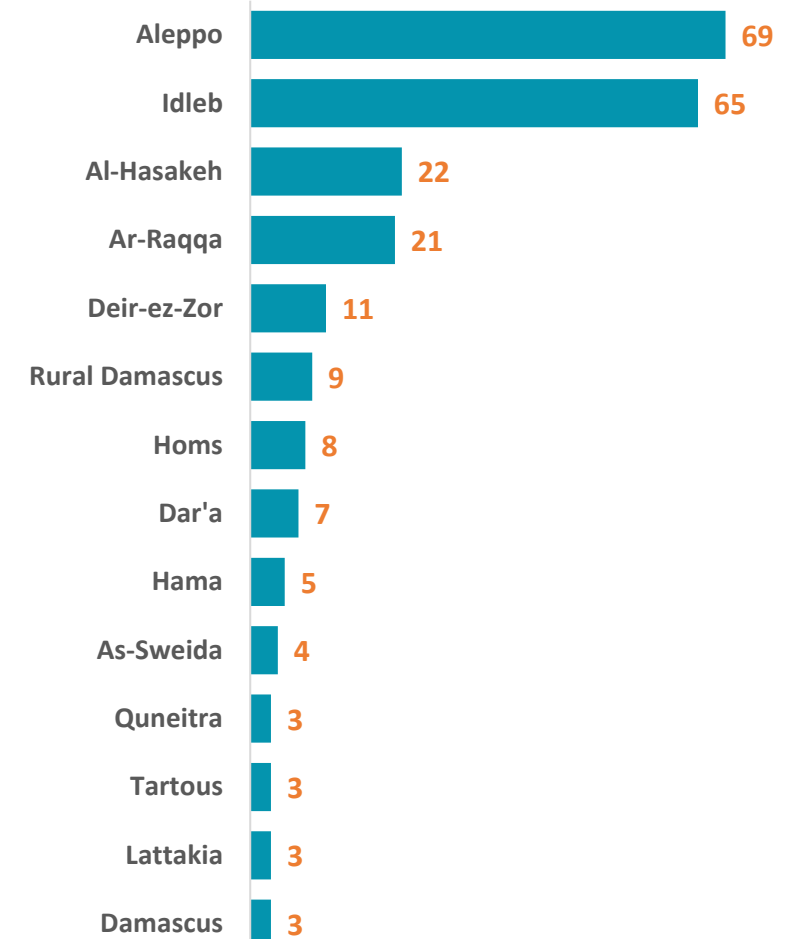

Syria Arab Republic: Partners Presence Map - December 2022

(Organizations and Implementing Partners)

TOTAL NUMBER OF PARTNERS

102

(Inc.: WFP, FAO)

NUMBER OF PARTNERS AT SUB DISTRICT LEVEL

NUMBER OF PARTNERS AT HUB LEVEL

Damascus Hub **16**

Turkey Hub **77**

NES Hub **19**

Information shared is based on submissions at Whole of Syria level across the three hubs. It includes organizations and their implementing partners