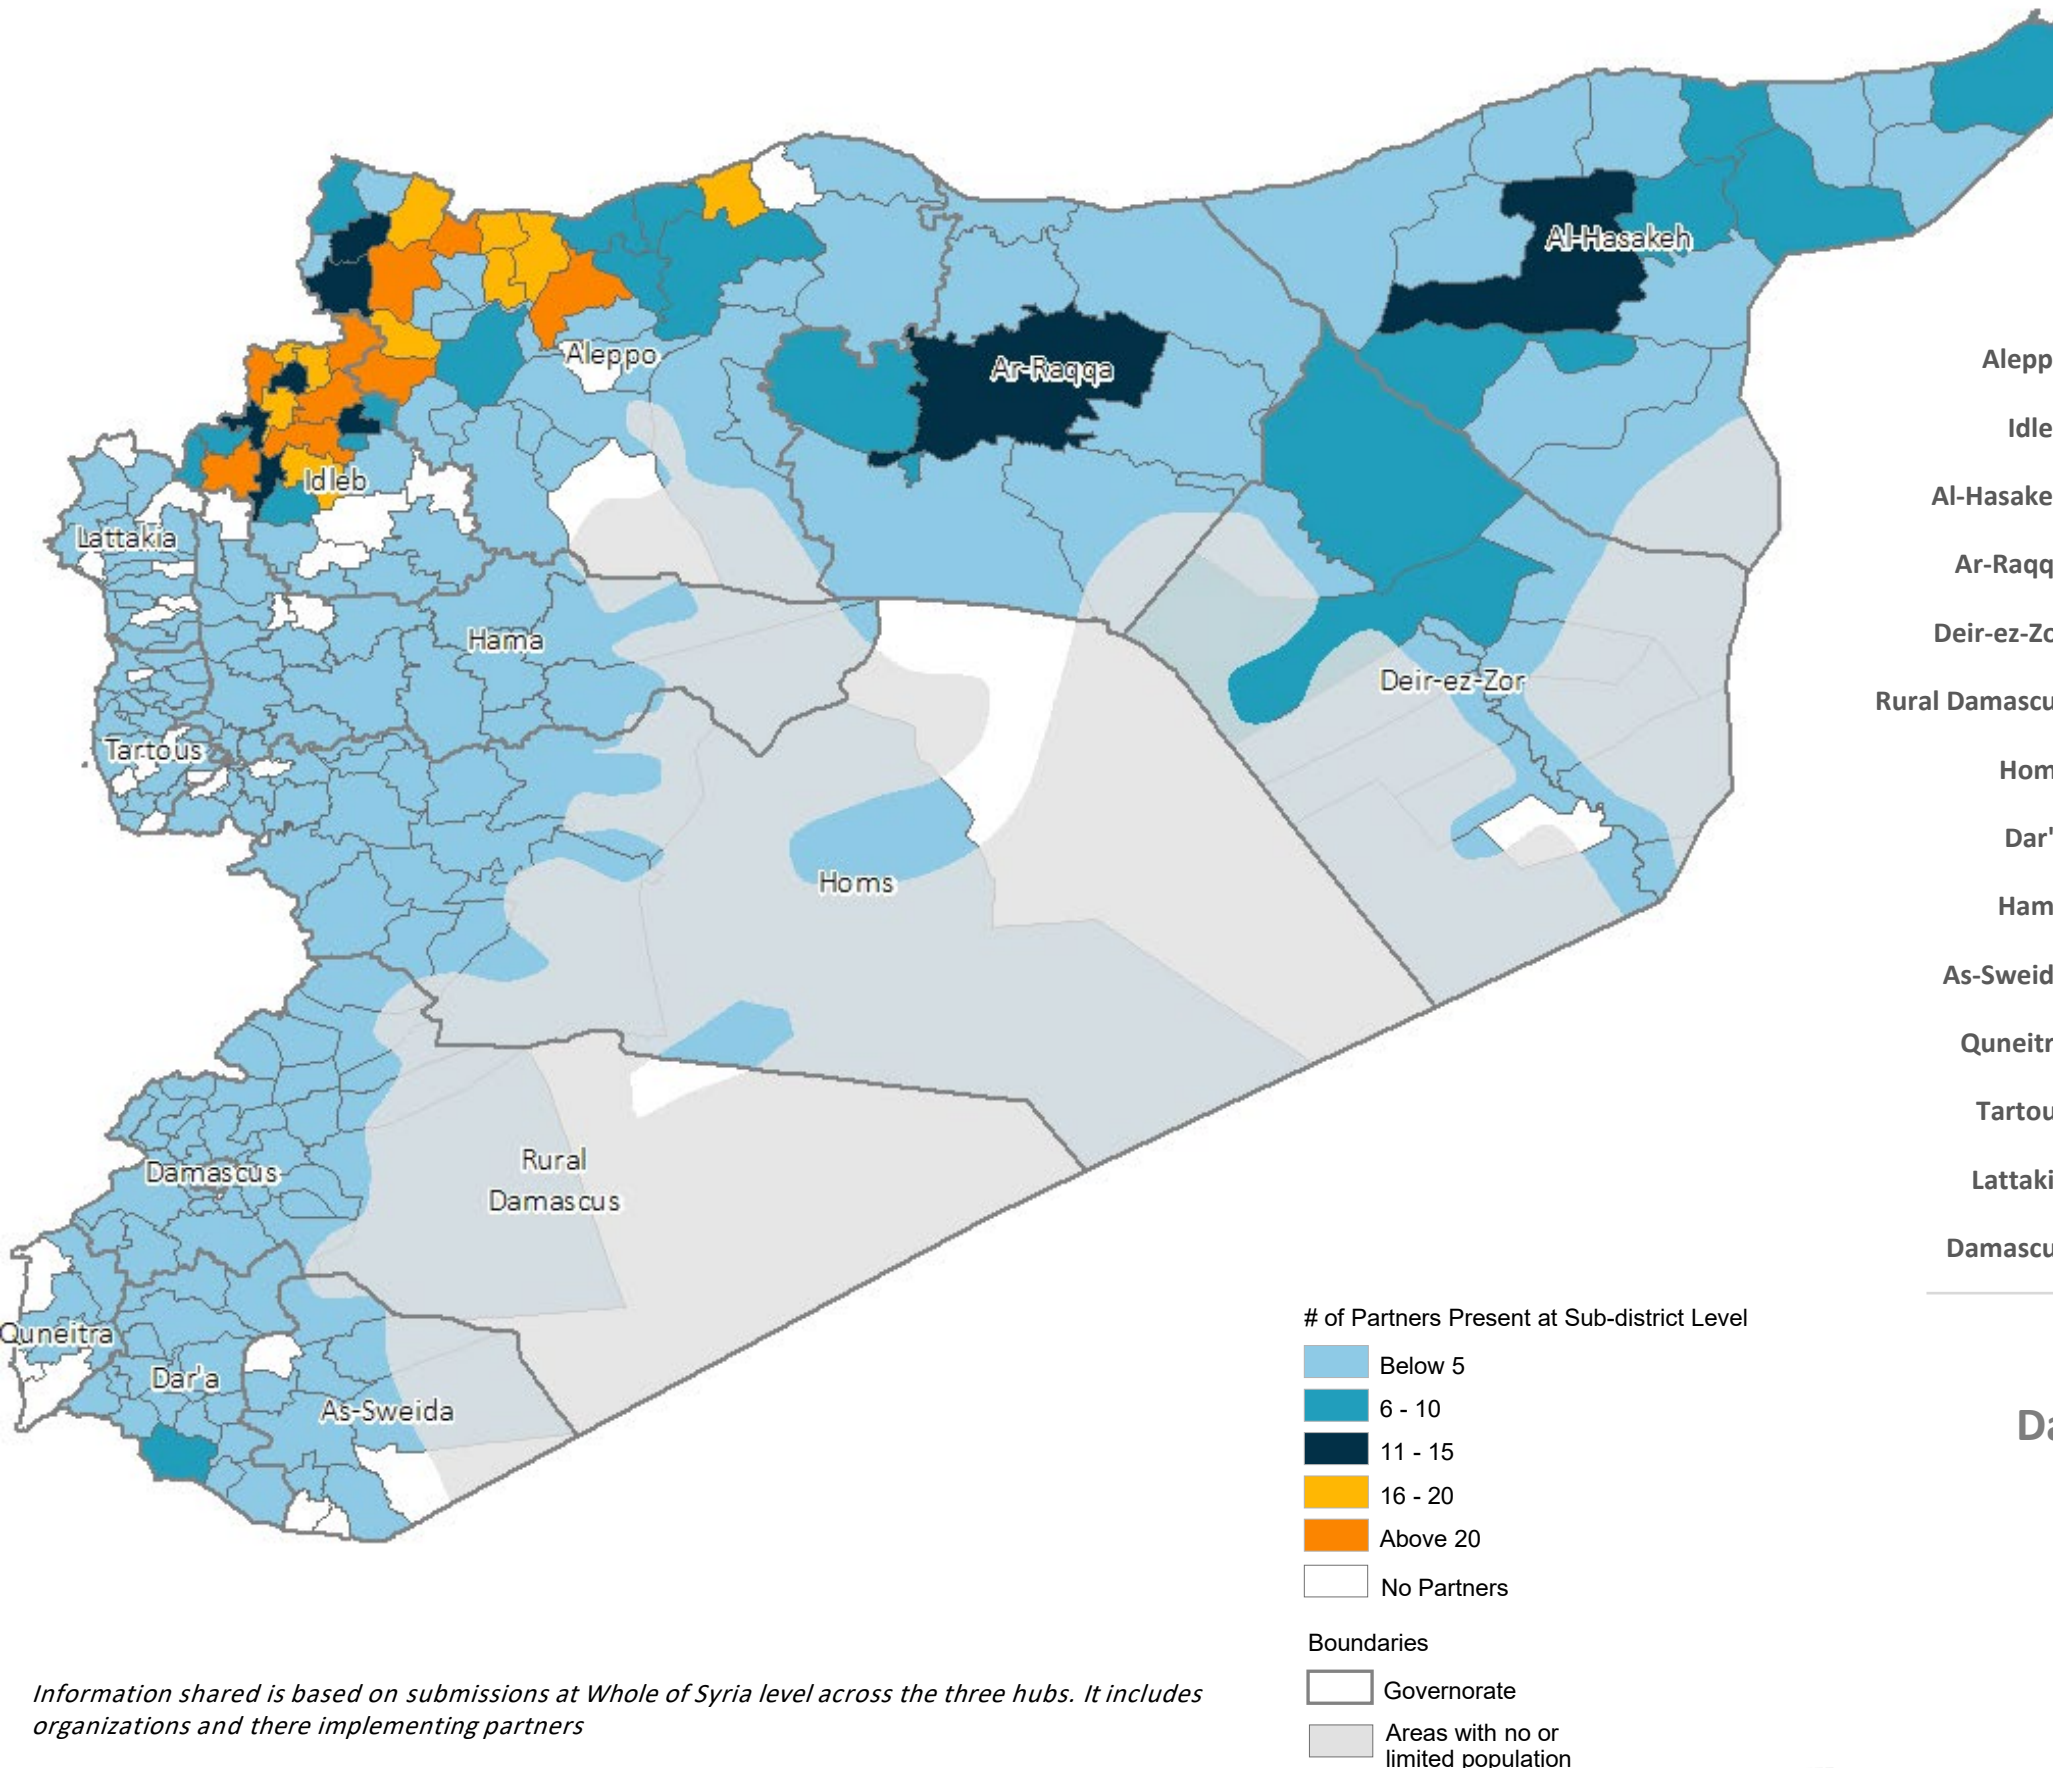

Syria Arab Republic: Partners Presence Map - December 2022

(Organizations and Implementing Partners)

TOTAL NUMBER OF PARTNERS

102

(Inc.: WFP, FAO)

NUMBER OF PARTNERS AT SUB DISTRICT LEVEL

NUMBER OF PARTNERS AT HUB LEVEL

Damascus Hub **16**

Turkey Hub **77**

NES Hub **19**

Information shared is based on submissions at Whole of Syria level across the three hubs. It includes organizations and their implementing partners