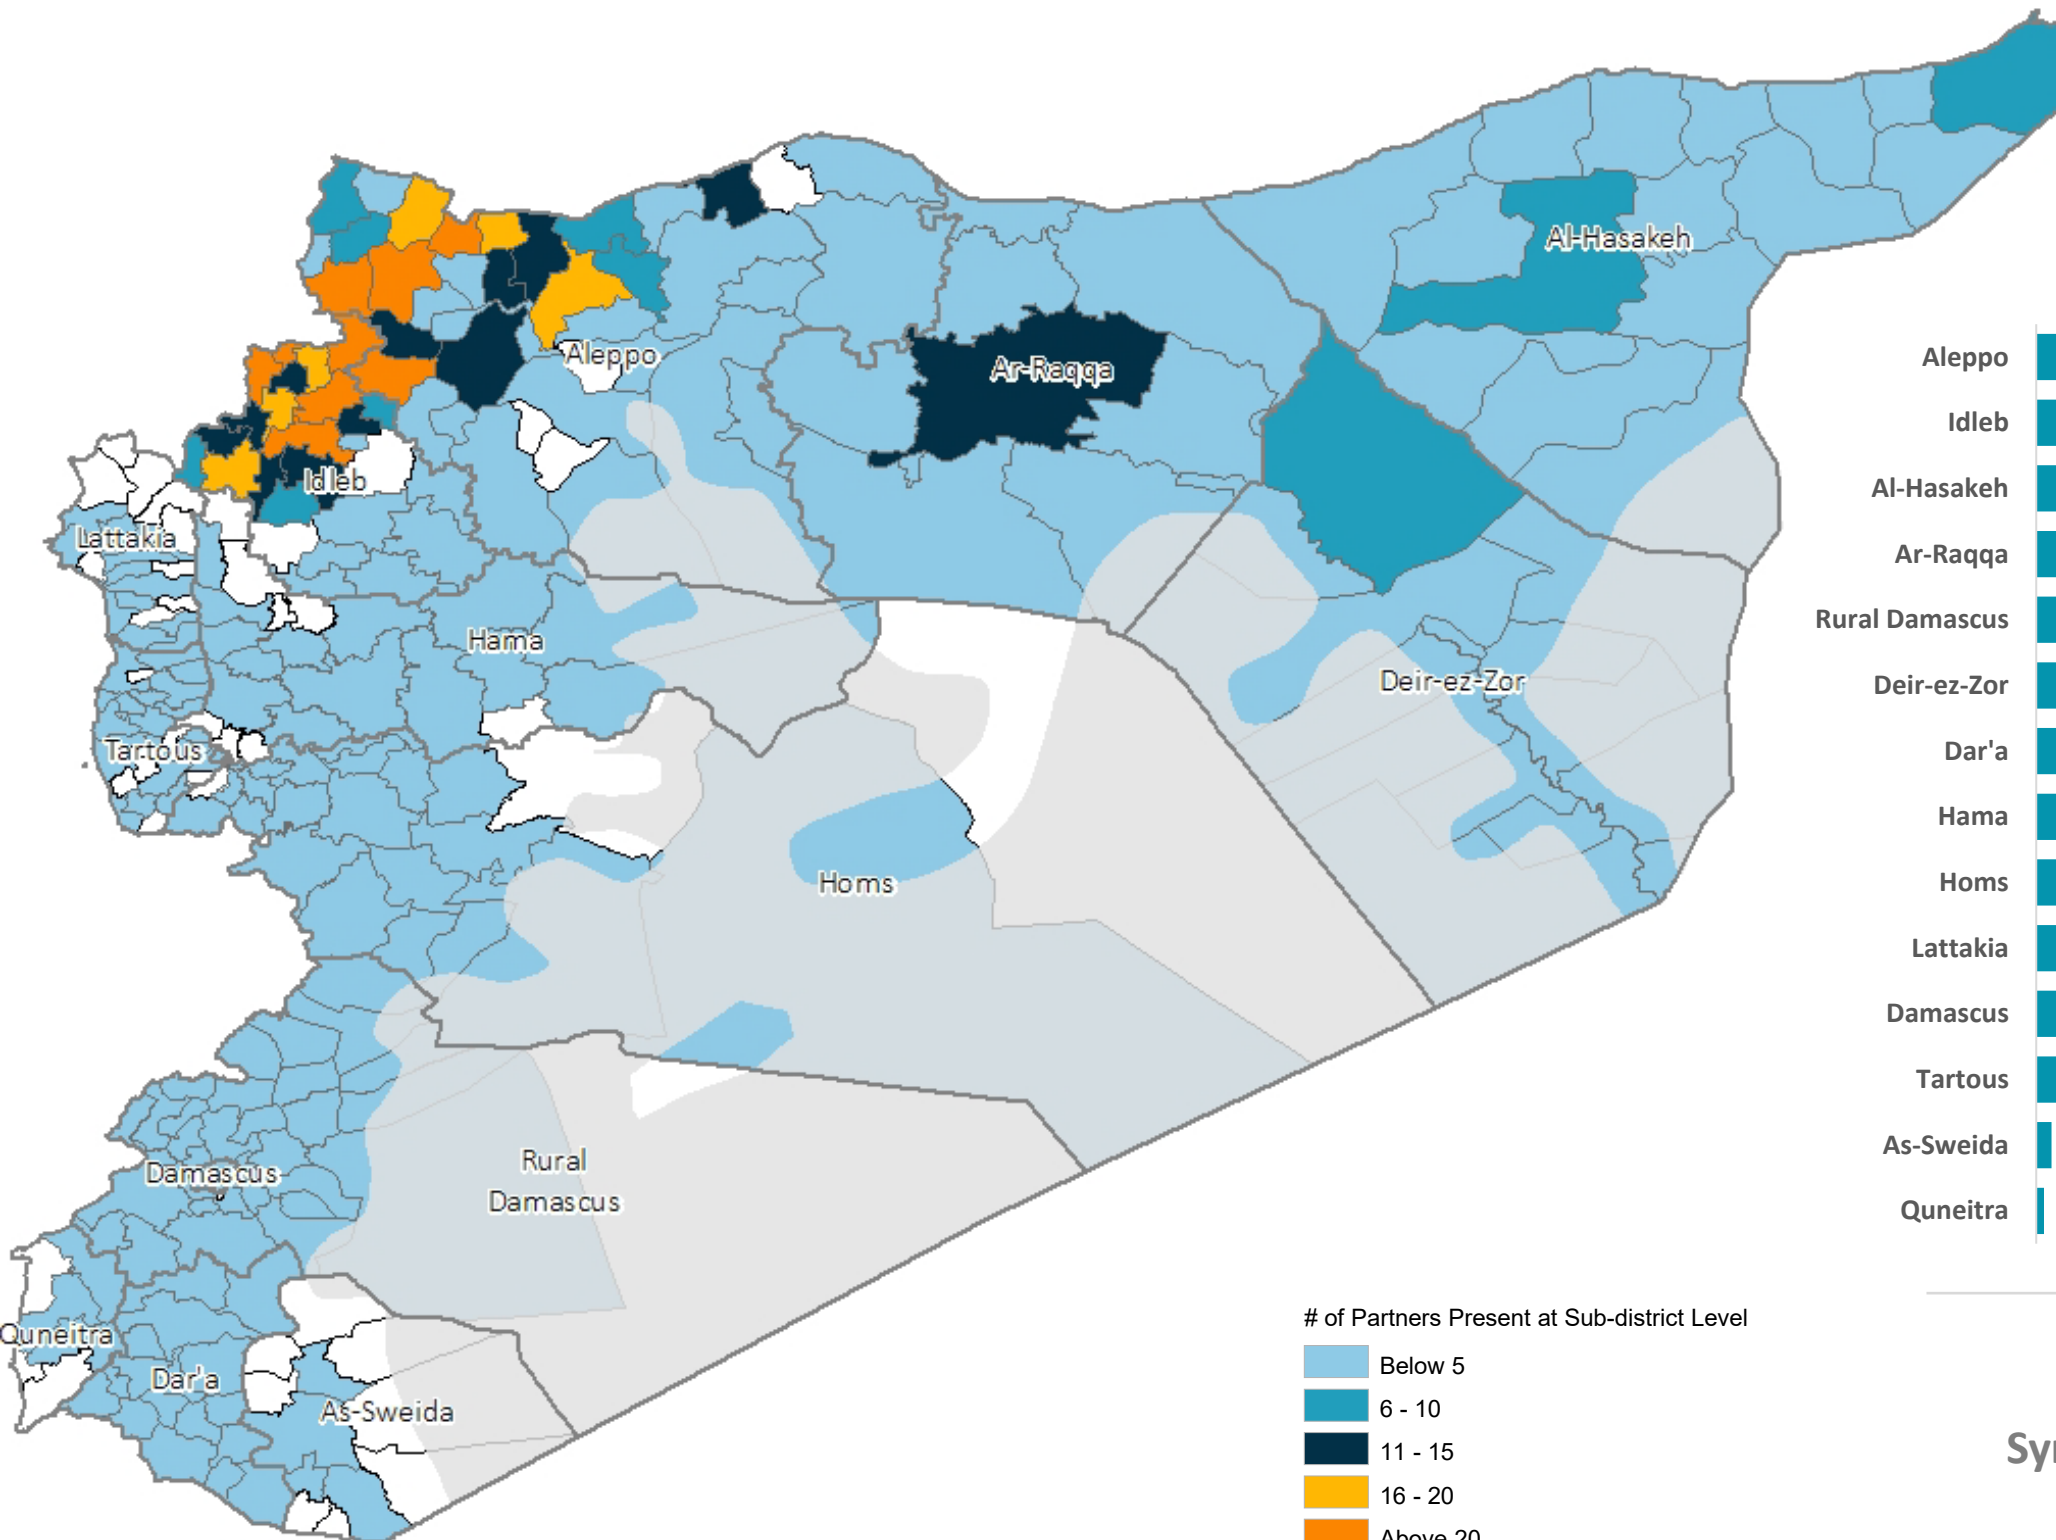

Syria Arab Republic: Partners Presence Map - August 2023

(Organizations and Implementing Partners)

 TOTAL NUMBER OF PARTNERS

96

(Inc.: WFP, FAO)

 NUMBER OF PARTNERS AT SUB DISTRICT LEVEL

of Partners Present at Sub-district Level

 No Partners

Boundaries

 Governorate

 Areas with no or limited population

 NUMBER OF PARTNERS AT HUB LEVEL

Information shared is based on submissions at Whole of Syria level across the three hubs. It includes organizations and their implementing partners