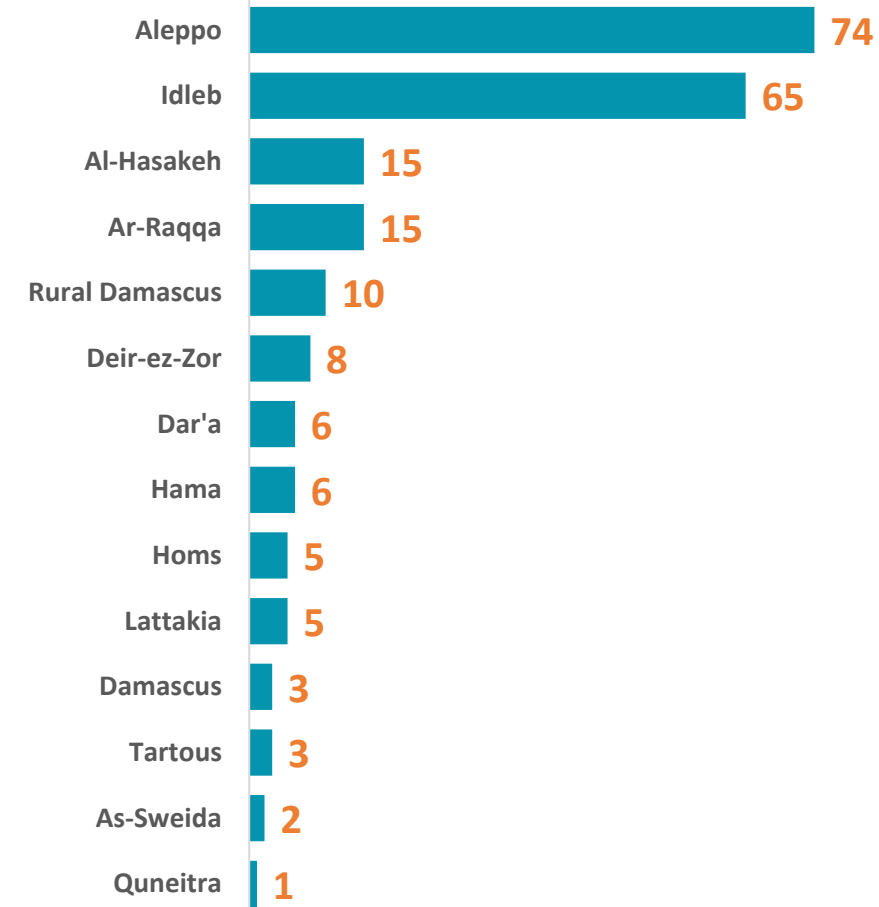

Syria Arab Republic: Partners Presence Map - August 2023

(Organizations and Implementing Partners)

 TOTAL NUMBER OF PARTNERS

96

(Inc.: WFP, FAO)

 NUMBER OF PARTNERS AT SUB DISTRICT LEVEL

of Partners Present at Sub-district Level

 No Partners

Boundaries

 Governorate

 Areas with no or limited population

 NUMBER OF PARTNERS AT HUB LEVEL

Information shared is based on submissions at Whole of Syria level across the three hubs. It includes organizations and their implementing partners