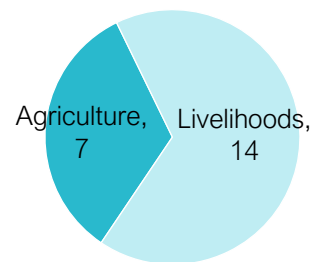

Number of Partners by FSC Main Interventions

Number of Partners by State/Region