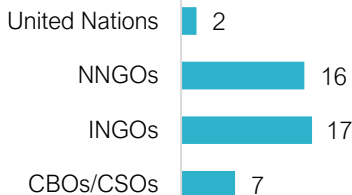

# MYANMAR: Food Security Cluster Partners' Presence Map (Humanitarian Action)

January to March 2023

This map indicates the areas where Food Security Cluster (FSC) partners have provided humanitarian assistance from January to March 2023 and its nature (food assistance and/or Agriculture-livelihoods). It is based on the FSC 5Ws submission. Hence, it only reflects activities submitted by partners. FSC encourages all Food Security actors to fill the FSC's 5W matrix.

Total number of Partners

42

Number of Partners by FSC Main Interventions

Number of Partners by State/Region

Number of Partners by FSC Main Interventions

The boundaries and names shown and the designations used on this map do not imply official endorsement or acceptance by the UN.