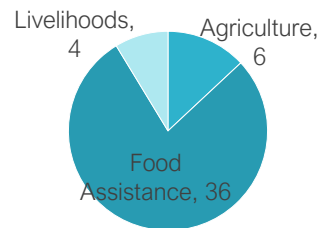

Number of Partners by FSC Main Interventions

Number of Partners by State/Region