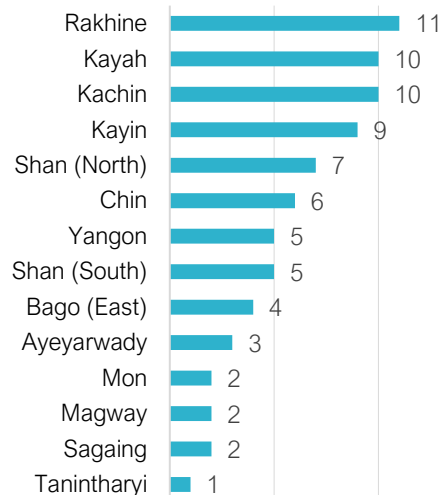

# MYANMAR: Food Security Cluster Partners' Presence Map (Humanitarian Action)

January to March 2023

This map indicates the areas where Food Security Cluster (FSC) partners have provided humanitarian assistance from January to March 2023 and its nature (food assistance and/or Agriculture-livelihoods). It is based on the FSC 5Ws submission. Hence, it only reflects activities submitted by partners. FSC encourages all Food Security actors to fill the FSC's 5W matrix.

Total number of Partners

42

Number of Partners by FSC Main Interventions

Number of Partners by State/Region

Number of Partners by FSC Main Interventions

The boundaries and names shown and the designations used on this map do not imply official endorsement or acceptance by the UN.

# HRP SO1 Food Assistance to IDPs: Partners' Presence Map\*

January to March 2023

\*SO1: Only IDPs

The boundaries and names shown and the designations used on this map do not imply official endorsement or acceptance by the UN.