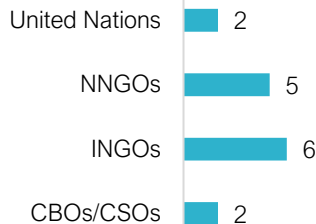

This map indicates the areas where Food Security Cluster (FSC) partners have provided development assistance from January to March 2023 and their nature (Agriculture and livelihoods). It is based on the FSC 5Ws submission. Hence, it only reflects activities submitted by partners. FSC encourages all Food Security actors to fill the FSC's 5W matrix.

Total number of Partners

15