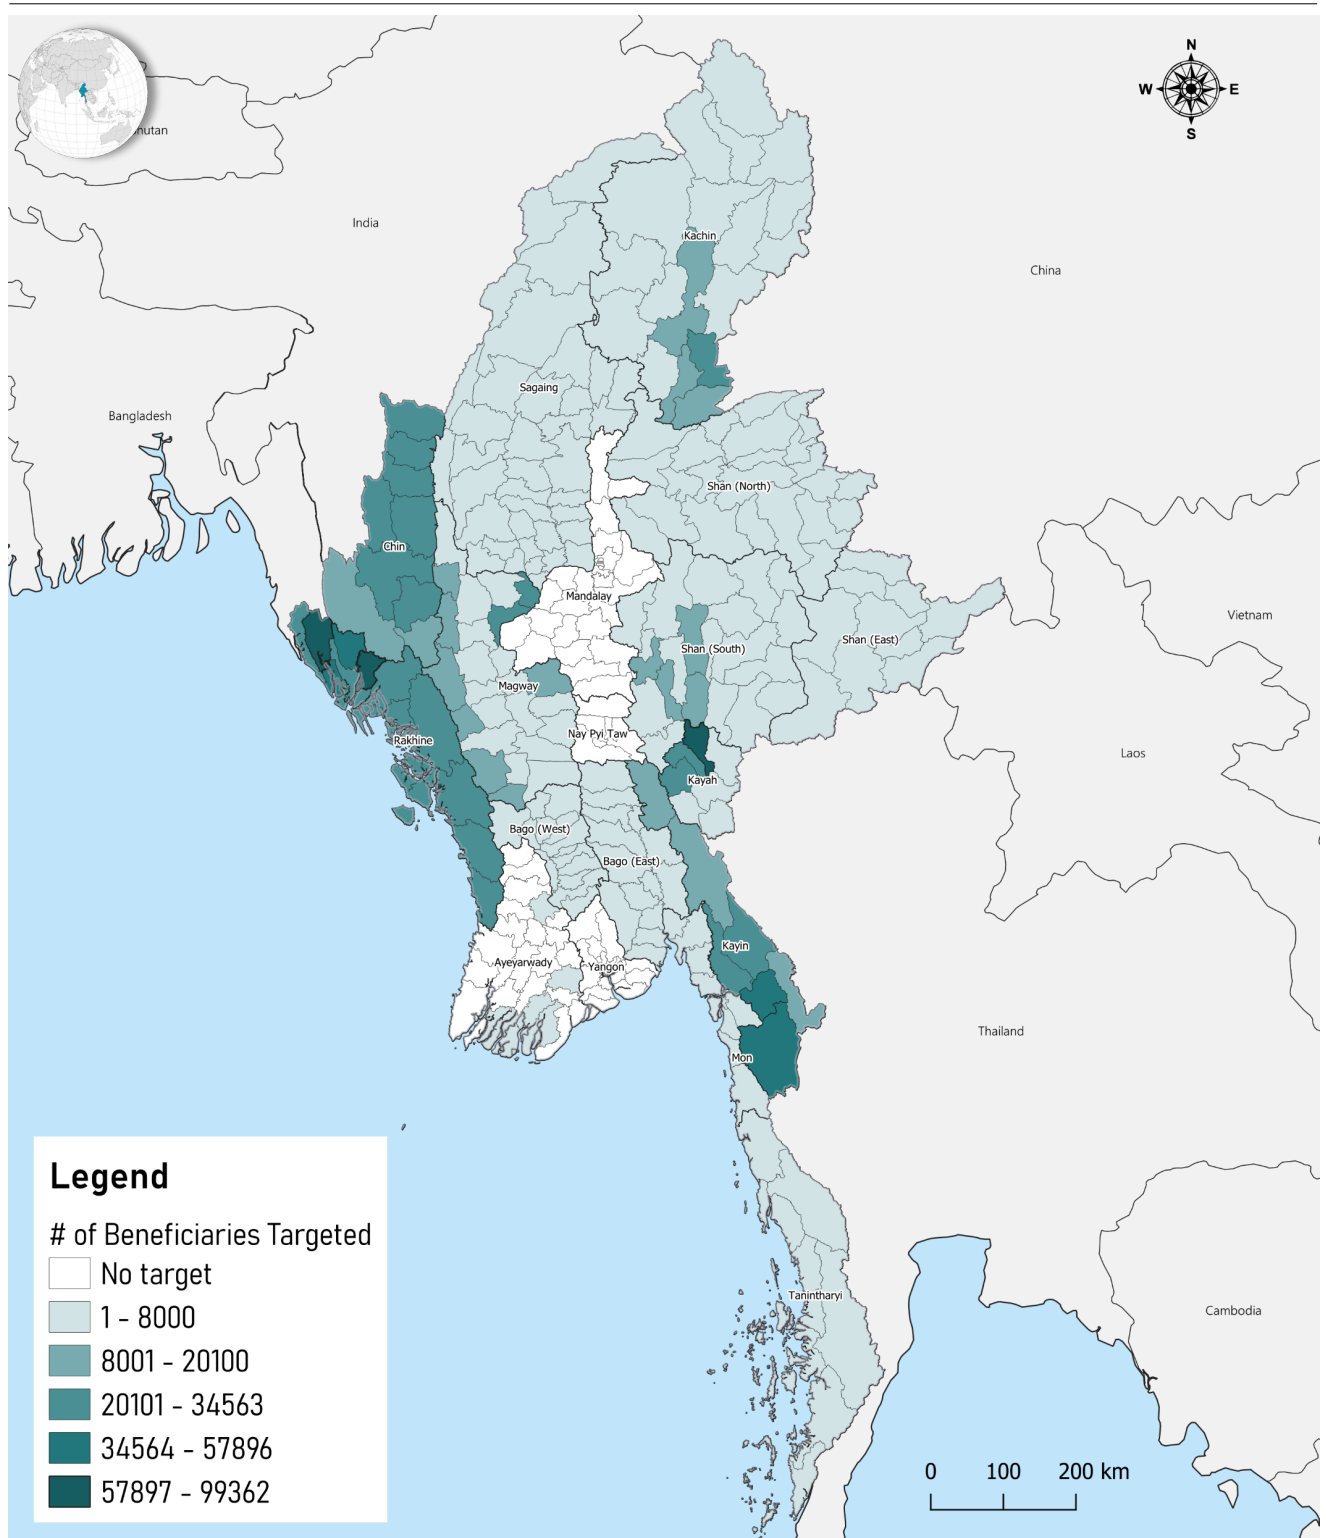

# MYANMAR: Food Security Cluster Partners' Presence Map (Humanitarian Action)

January to March 2023

This map indicates the areas where Food Security Cluster (FSC) partners have provided humanitarian assistance from January to March 2023 and its nature (food assistance and/or Agriculture-livelihoods). It is based on the FSC 5Ws submission. Hence, it only reflects activities submitted by partners. FSC encourages all Food Security actors to fill the FSC's 5W matrix.

# HRP SO3 Agriculture/Livelihoods: Partners' Presence Map\*

January to March 2023

\*SO3: All vulnerable groups

18  
Townships Reached

### Legend

Number of Partner

- 1
- 2
- 3
- Not reached

# HRP 2022 : FSC Targeted Area Map

January to December 2023

In 2023, FSC targeted 2.1M vulnerable and crisis-affected people in 228 townships out of total 330 townships in Myanmar. Cluster partners made up efforts to intervene in hard-to-reach townships. The map below shows the FSC's target per township for 2023.