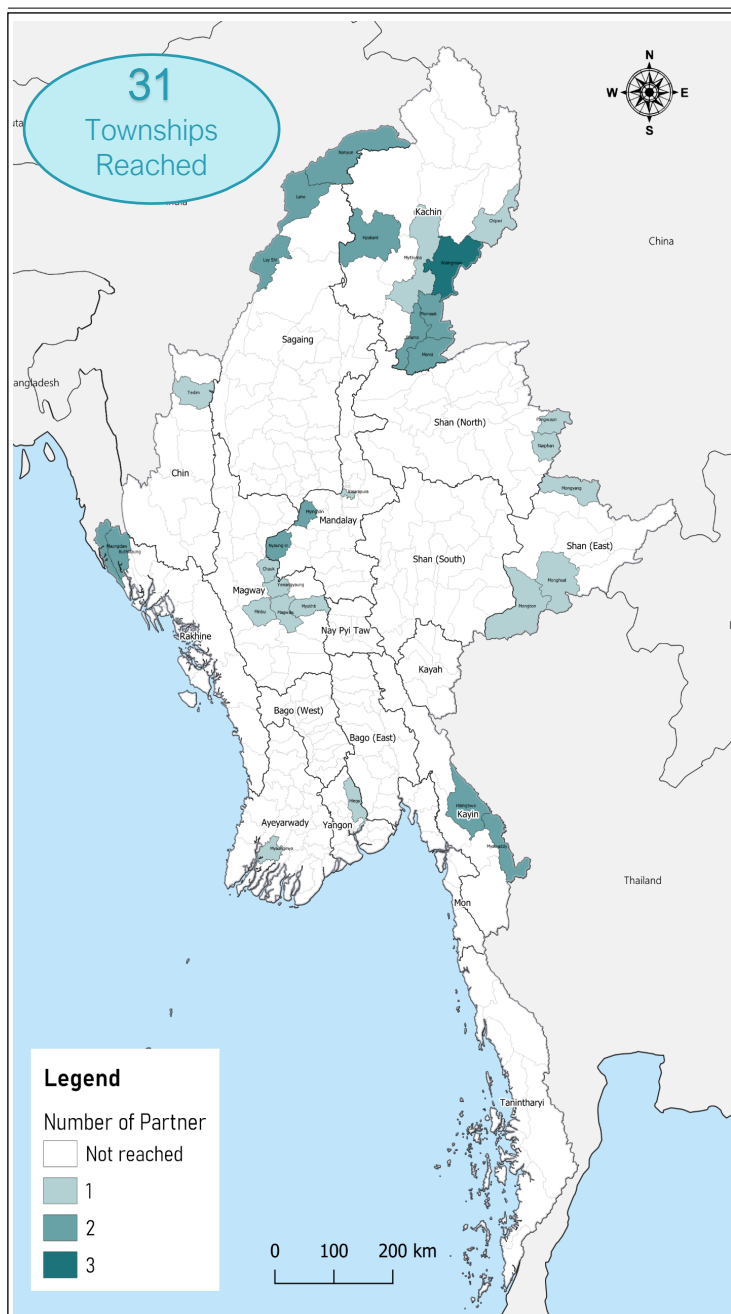

Total number of Partners

42

Number of Partners by FSC Main Interventions

Number of Partners by State/Region

Number of Partners by FSC Main Interventions

The boundaries and names shown and the designations used on this map do not imply official endorsement or acceptance by the UN.

# HRP 2022 : FSC Targeted Area Map

January to December 2023

In 2023, FSC targeted 2.1M vulnerable and crisis-affected people in 228 townships out of total 330 townships in Myanmar. Cluster partners made up efforts to intervene in hard-to-reach townships. The map below shows the FSC's target per township for 2023.

# MYANMAR: Food Security Cluster Partners' Presence Map (Development Action)

January to March 2023

This map indicates the areas where Food Security Cluster (FSC) partners have provided development assistance from January to March 2023 and their nature (Agriculture and livelihoods). It is based on the FSC 5Ws submission. Hence, it only reflects activities submitted by partners. FSC encourages all Food Security actors to fill the FSC's 5W matrix.

Total number of Partners

15

Number of Partners by FSC Main Interventions

Number of Partners by State/Region

Number of Partners by FSC Main Interventions

The boundaries and names shown and the designations used on this map do not imply official endorsement or acceptance by the UN.