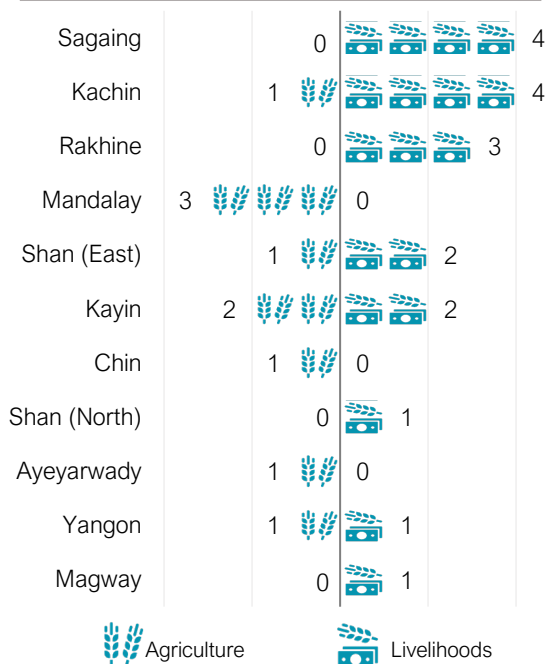

# MYANMAR: Food Security Cluster Partners' Presence Map (Development Action)

January to March 2023

This map indicates the areas where Food Security Cluster (FSC) partners have provided development assistance from January to March 2023 and their nature (Agriculture and livelihoods). It is based on the FSC 5Ws submission. Hence, it only reflects activities submitted by partners. FSC encourages all Food Security actors to fill the FSC's 5W matrix.

Total number of Partners

15

Number of Partners by FSC Main Interventions

Number of Partners by State/Region

Number of Partners by FSC Main Interventions

The boundaries and names shown and the designations used on this map do not imply official endorsement or acceptance by the UN.