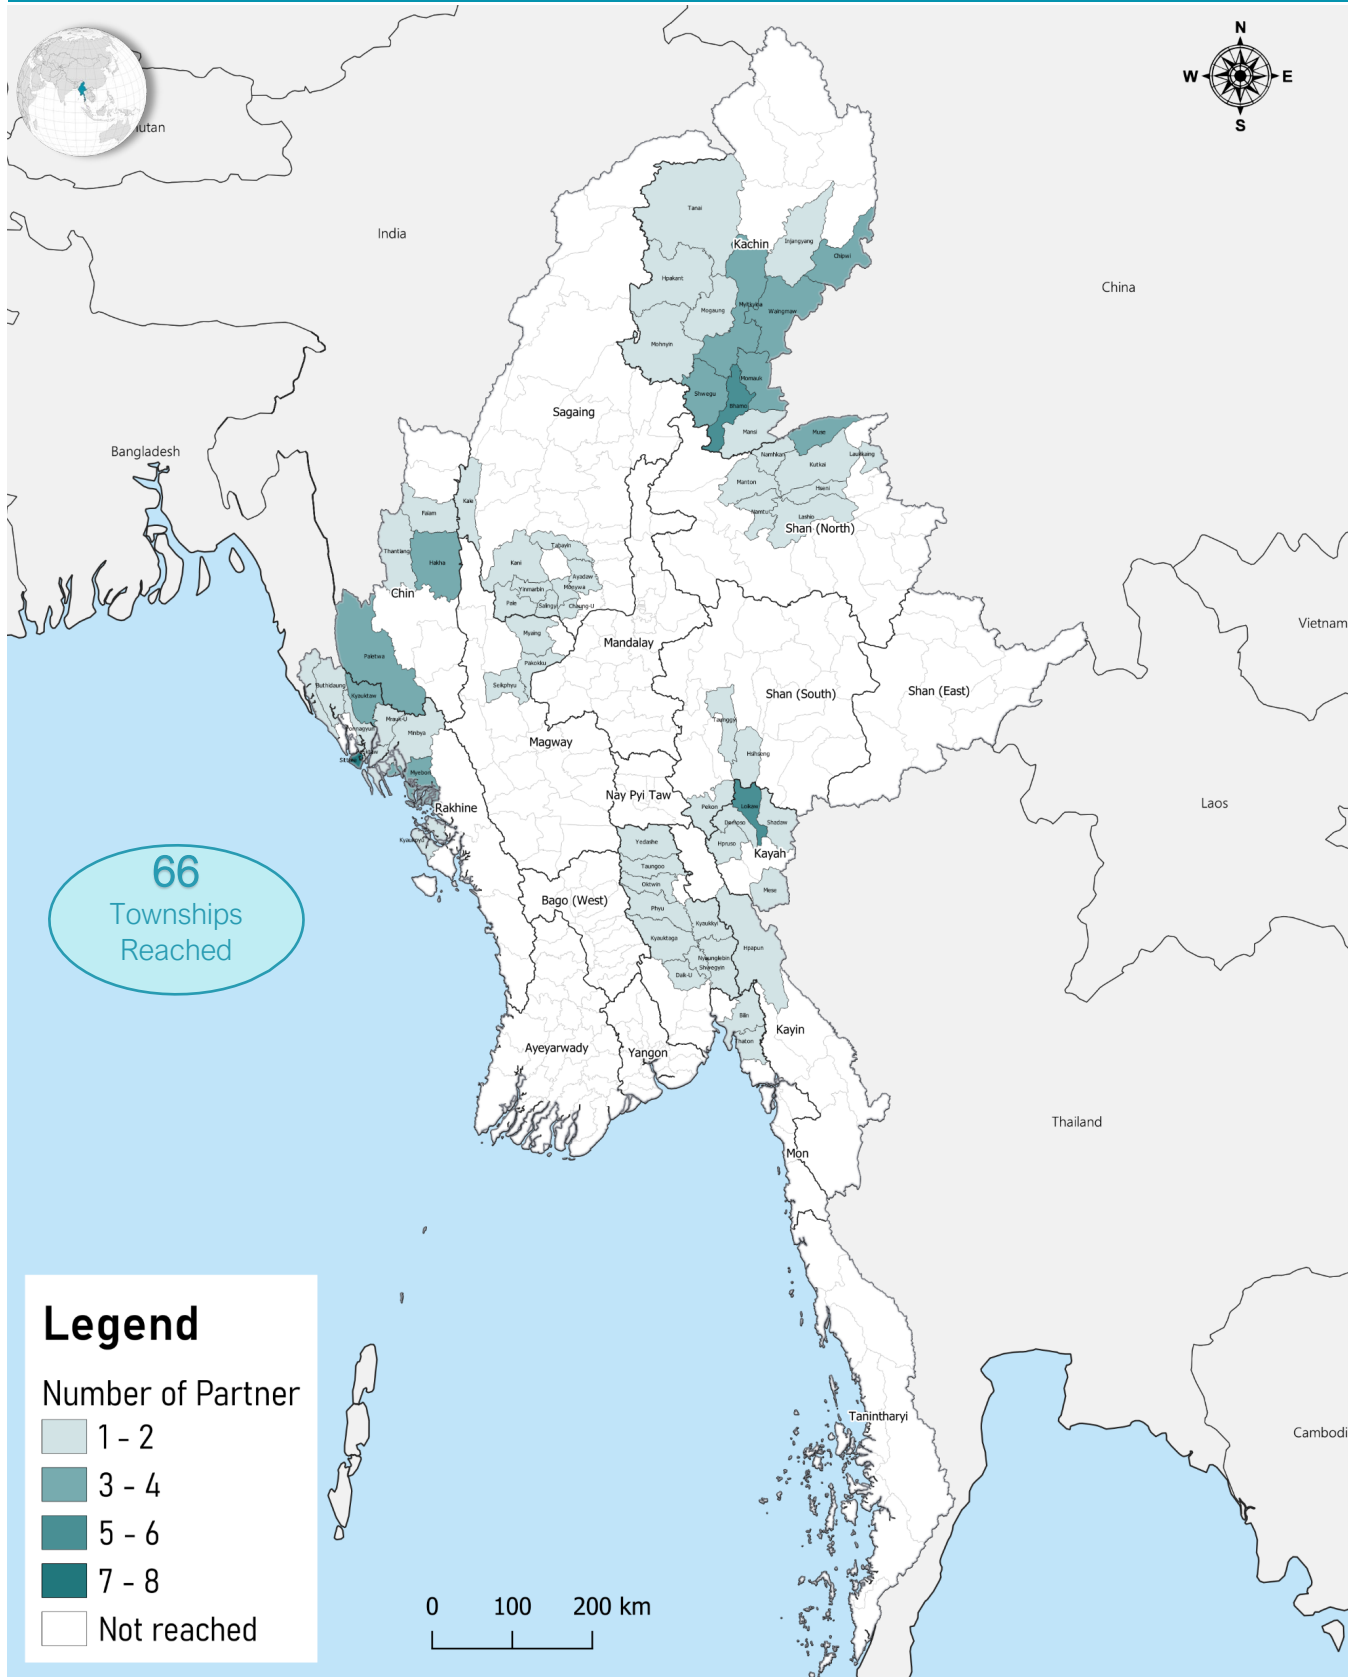

# MYANMAR: Food Security Cluster Partners' Presence Map (Humanitarian Action)

January to March 2023

This map indicates the areas where Food Security Cluster (FSC) partners have provided humanitarian assistance from January to March 2023 and its nature (food assistance and/or Agriculture-livelihoods). It is based on the FSC 5Ws submission. Hence, it only reflects activities submitted by partners. FSC encourages all Food Security actors to fill the FSC's 5W matrix.

Total number of Partners

42

Number of Partners by FSC Main Interventions

Number of Partners by State/Region

Number of Partners by FSC Main Interventions

The boundaries and names shown and the designations used on this map do not imply official endorsement or acceptance by the UN.

# HRP SO1 Food Assistance to IDPs: Partners' Presence Map\*

January to March 2023

\*SO1: Only IDPs

The boundaries and names shown and the designations used on this map do not imply official endorsement or acceptance by the UN.

# HRP 2022 : FSC Targeted Area Map

January to December 2023

In 2023, FSC targeted 2.1M vulnerable and crisis-affected people in 228 townships out of total 330 townships in Myanmar. Cluster partners made up efforts to intervene in hard-to-reach townships. The map below shows the FSC's target per township for 2023.