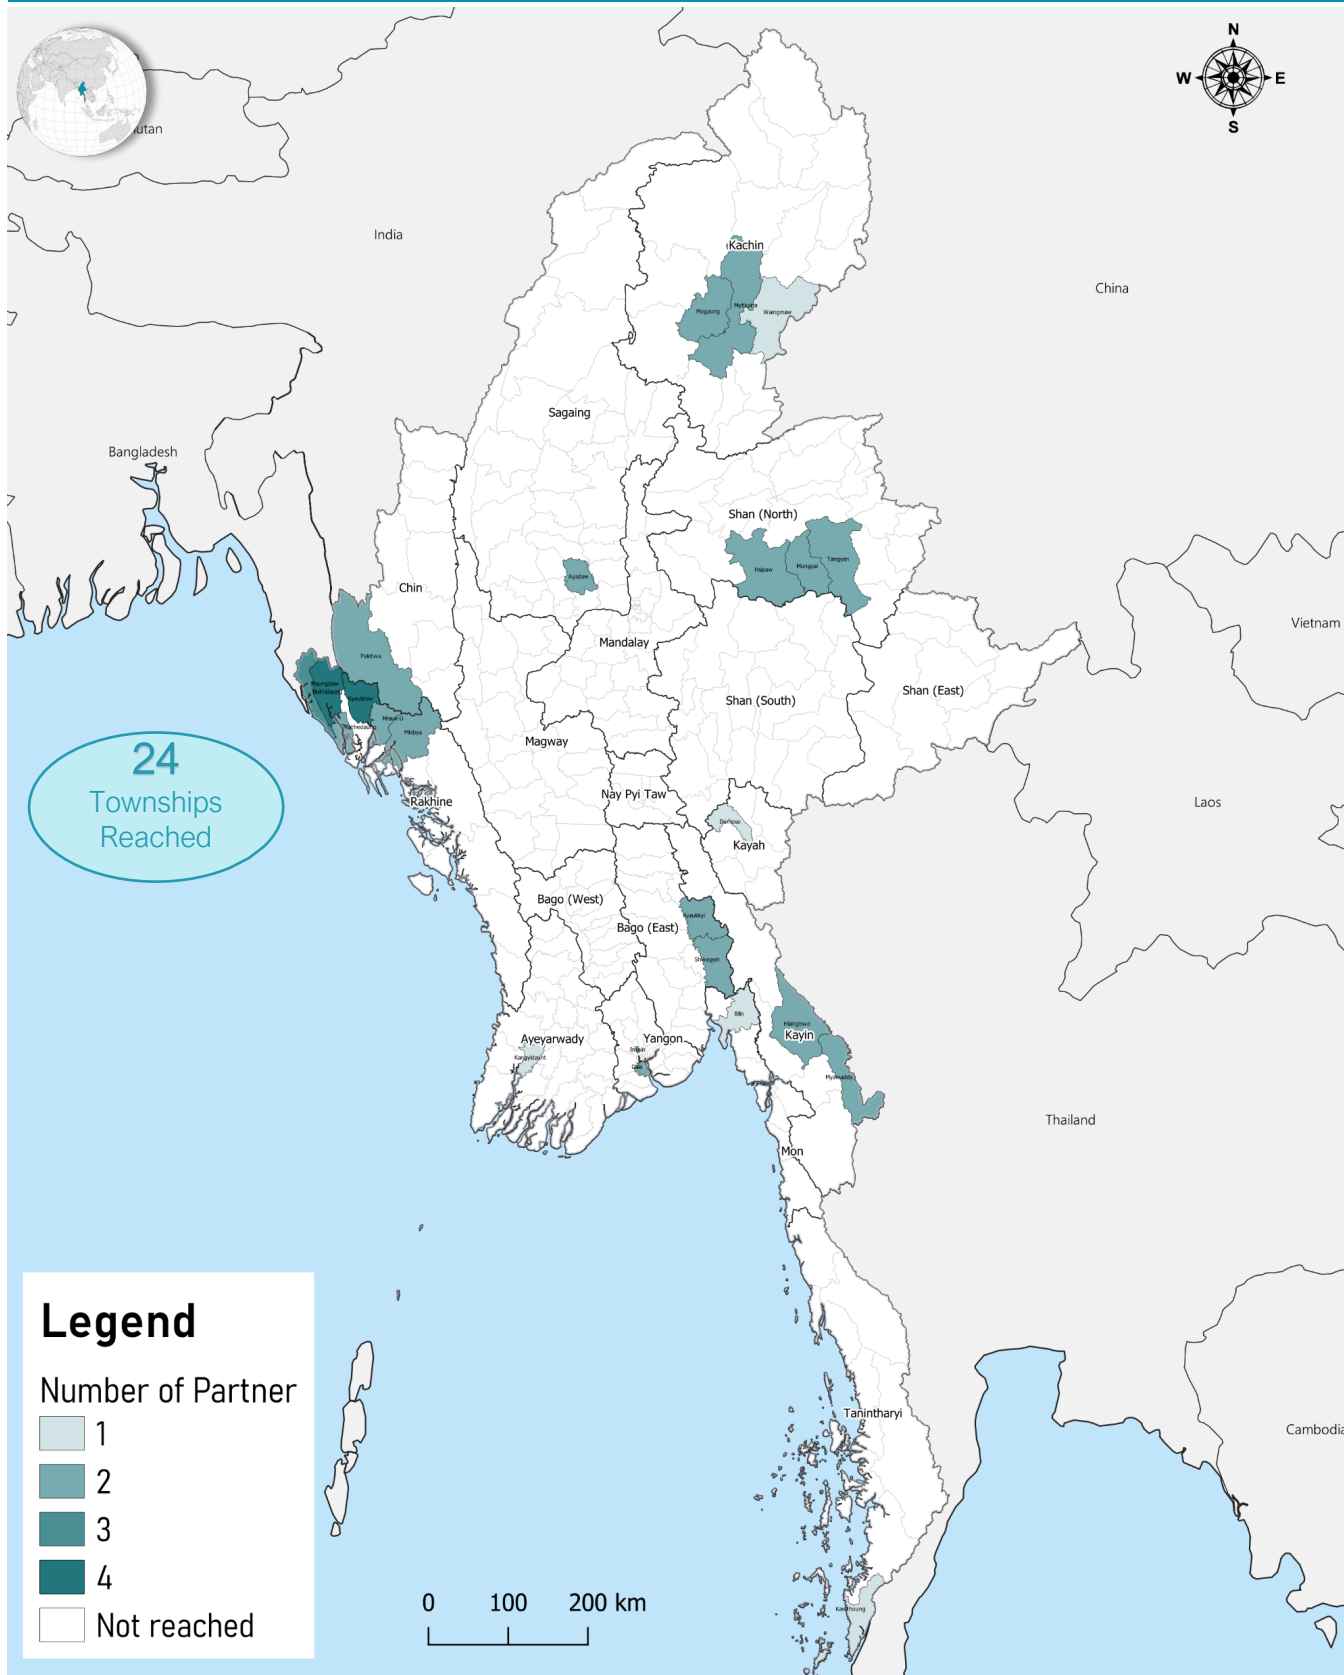

# MYANMAR: Food Security Cluster Partners' Presence Map (Humanitarian Action)

January to March 2023

This map indicates the areas where Food Security Cluster (FSC) partners have provided humanitarian assistance from January to March 2023 and its nature (food assistance and/or Agriculture-livelihoods). It is based on the FSC 5Ws submission. Hence, it only reflects activities submitted by partners. FSC encourages all Food Security actors to fill the FSC's 5W matrix.

# HRP SO2 Food Assistance to Non-IDP: Partners' Presence Map\*

January to March 2023

\*SO2: All vulnerable groups exclude IDPs

The boundaries and names shown and the designations used on this map do not imply official endorsement or acceptance by the UN.

# HRP SO3 Agriculture/Livelihoods: Partners' Presence Map\*

January to March 2023

\*SO3: All vulnerable groups

18  
Townships Reached

# HRP 2022 : FSC Targeted Area Map

January to December 2023

In 2023, FSC targeted 2.1M vulnerable and crisis-affected people in 228 townships out of total 330 townships in Myanmar. Cluster partners made up efforts to intervene in hard-to-reach townships. The map below shows the FSC's target per township for 2023.