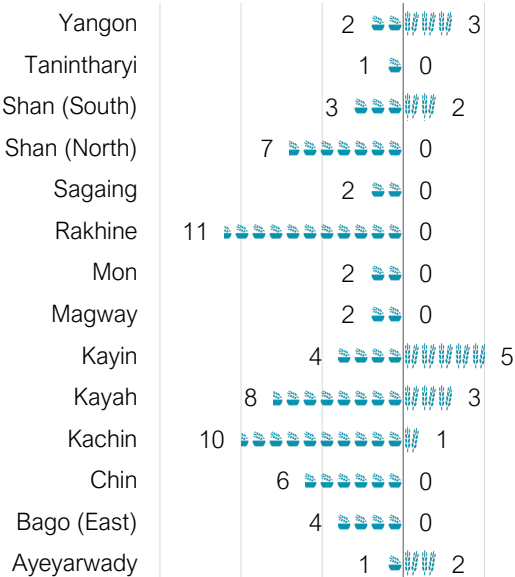

# MYANMAR: Food Security Cluster Partners' Presence Map (Humanitarian Action)

January to March 2023

This map indicates the areas where Food Security Cluster (FSC) partners have provided humanitarian assistance from January to March 2023 and its nature (food assistance and/or Agriculture-livelihoods). It is based on the FSC 5Ws submission. Hence, it only reflects activities submitted by partners. FSC encourages all Food Security actors to fill the FSC's 5W matrix.

Total number of Partners

42

Number of Partners by FSC Main Interventions

Number of Partners by State/Region

Number of Partners by FSC Main Interventions

The boundaries and names shown and the designations used on this map do not imply official endorsement or acceptance by the UN.

# HRP SO1 Food Assistance to IDPs: Partners' Presence Map\*

January to March 2023

\*SO1: Only IDPs

The boundaries and names shown and the designations used on this map do not imply official endorsement or acceptance by the UN.

Total number of Partners

15

Number of Partners by FSC Main Interventions

Number of Partners by State/Region

Number of Partners by FSC Main Interventions

The boundaries and names shown and the designations used on this map do not imply official endorsement or acceptance by the UN.