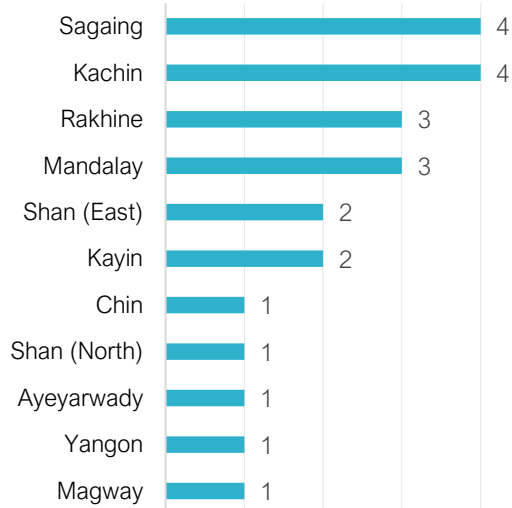

# MYANMAR: Food Security Cluster Partners' Presence Map (Development Action)

January to March 2023

This map indicates the areas where Food Security Cluster (FSC) partners have provided development assistance from January to March 2023 and their nature (Agriculture and livelihoods). It is based on the FSC 5Ws submission. Hence, it only reflects activities submitted by partners. FSC encourages all Food Security actors to fill the FSC's 5W matrix.

Total number of Partners

15

Number of Partners by FSC Main Interventions

Number of Partners by State/Region

Number of Partners by FSC Main Interventions

The boundaries and names shown and the designations used on this map do not imply official endorsement or acceptance by the UN.