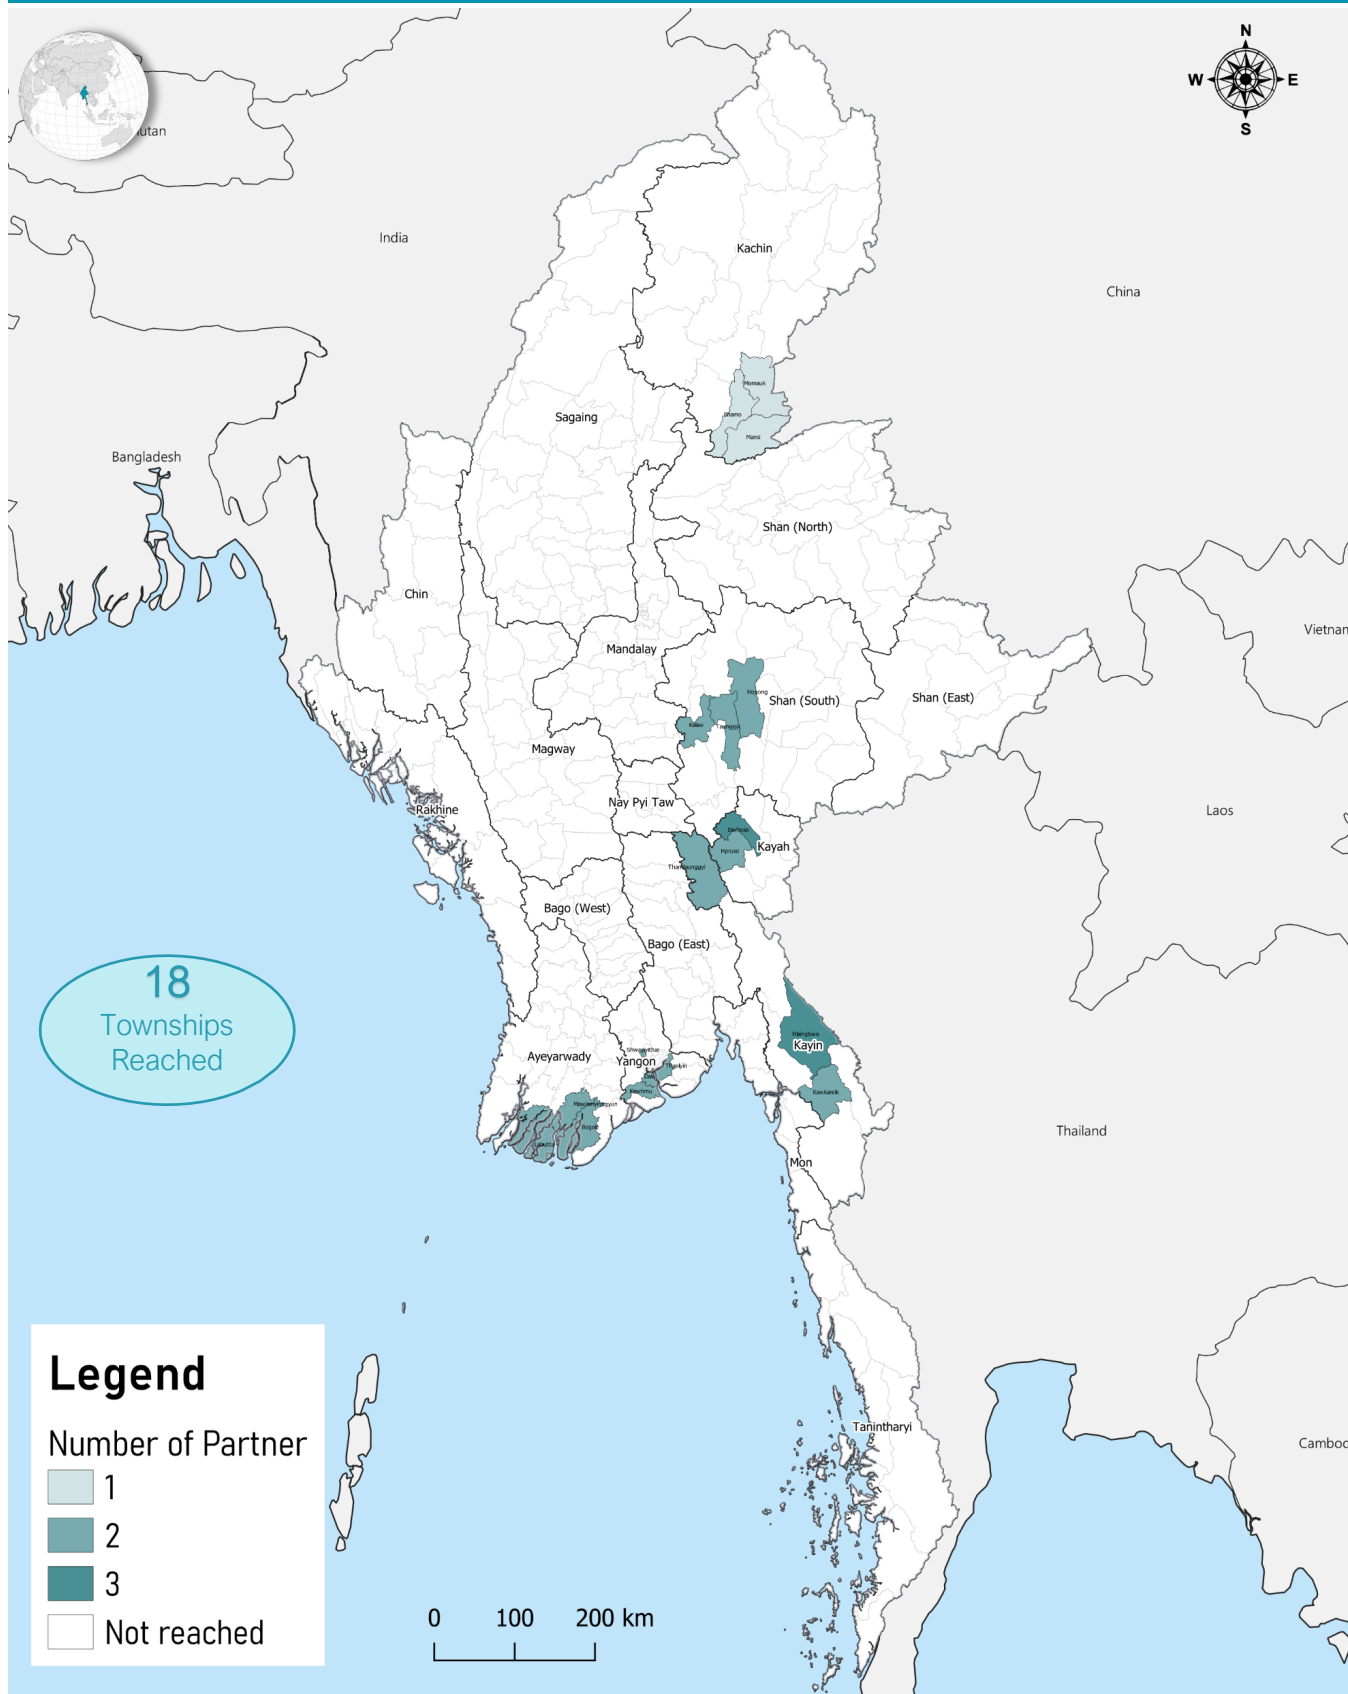

Total number of Partners

42

Number of Partners by FSC Main Interventions

Number of Partners by State/Region

Number of Partners by FSC Main Interventions

The boundaries and names shown and the designations used on this map do not imply official endorsement or acceptance by the UN.

# HRP SO2 Food Assistance to Non-IDP: Partners' Presence Map\*

January to March 2023

\*SO2: All vulnerable groups exclude IDPs

The boundaries and names shown and the designations used on this map do not imply official endorsement or acceptance by the UN.

# HRP SO3 Agriculture/Livelihoods: Partners' Presence Map\*

January to March 2023

\*SO3: All vulnerable groups

18  
Townships Reached

# HRP 2022 : FSC Targeted Area Map

January to December 2023

In 2023, FSC targeted 2.1M vulnerable and crisis-affected people in 228 townships out of total 330 townships in Myanmar. Cluster partners made up efforts to intervene in hard-to-reach townships. The map below shows the FSC's target per township for 2023.