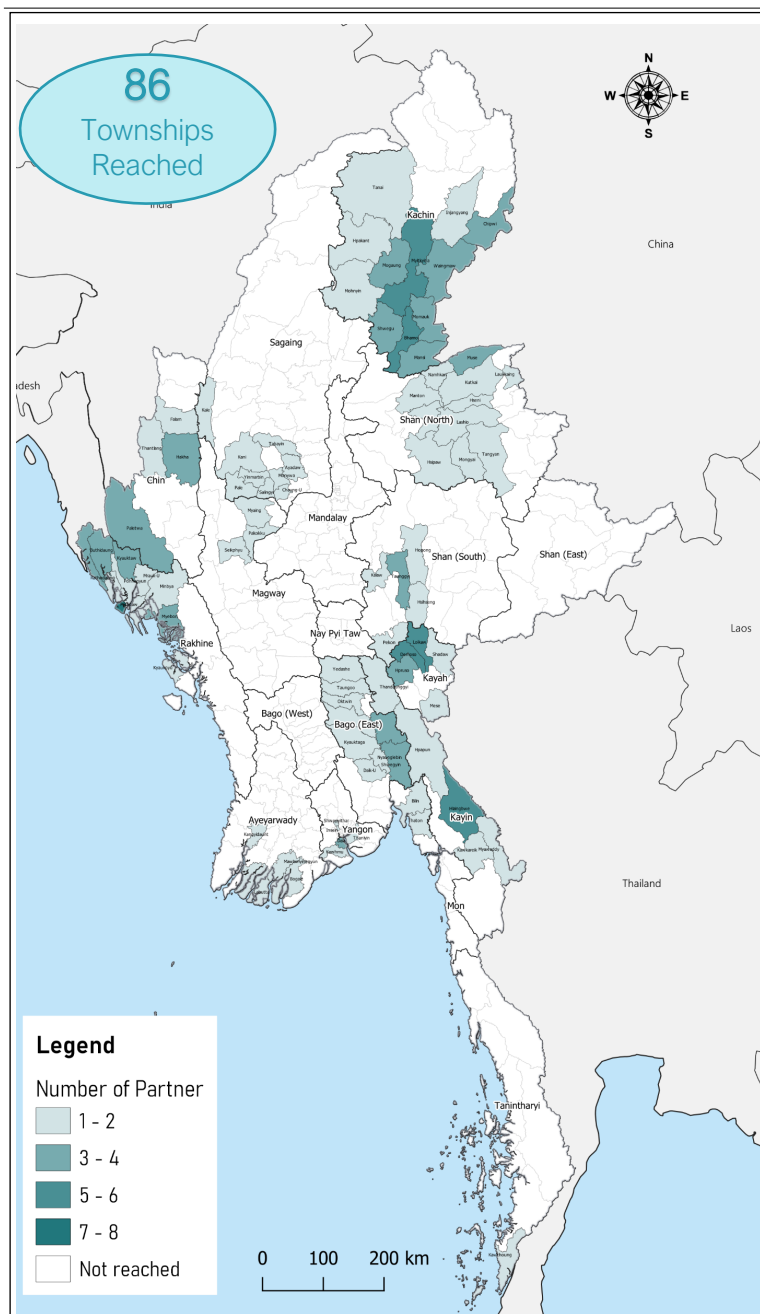

# MYANMAR: Food Security Cluster Partners' Presence Map (Humanitarian Action)

January to March 2023

This map indicates the areas where Food Security Cluster (FSC) partners have provided humanitarian assistance from January to March 2023 and its nature (food assistance and/or Agriculture-livelihoods). It is based on the FSC 5Ws submission. Hence, it only reflects activities submitted by partners. FSC encourages all Food Security actors to fill the FSC's 5W matrix.

Total number of Partners

42

Number of Partners by FSC Main Interventions

Number of Partners by State/Region

Number of Partners by FSC Main Interventions

The boundaries and names shown and the designations used on this map do not imply official endorsement or acceptance by the UN.

# HRP 2022 : FSC Targeted Area Map

January to December 2023

In 2023, FSC targeted 2.1M vulnerable and crisis-affected people in 228 townships out of total 330 townships in Myanmar. Cluster partners made up efforts to intervene in hard-to-reach townships. The map below shows the FSC's target per township for 2023.

Total number of Partners

15

Number of Partners by FSC Main Interventions

Number of Partners by State/Region

Number of Partners by FSC Main Interventions

The boundaries and names shown and the designations used on this map do not imply official endorsement or acceptance by the UN.