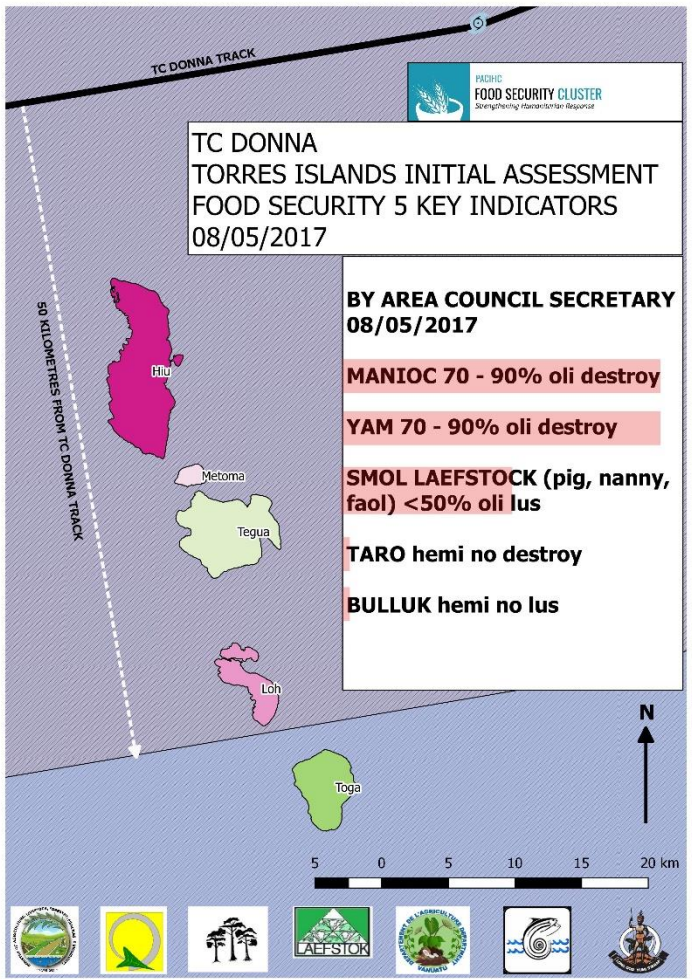

**PACIFIC  
FOOD SECURITY CLUSTER**  
*Strengthening Humanitarian Response*

[FSACReport@gmail.com](mailto:FSACReport@gmail.com)

<http://fscluster.org/vanuatu>

<https://web.facebook.com/riskandresilienceunit>

## Response Plan for assistance to Northern Provinces, Vanuatu 9<sup>th</sup> May, 2017

**Funding urgently required**

**22,648**

Targeted for relief assistance

**\$500,000** USD

**Vanuatu Food Security Cluster TC Donna response package is as follows:**

- Packages of seeds (Chinese cabbage, tomato, dwarf beans) and instruction booklet for **173 households** across Torba Province prepared for distribution and delivery by Red Cross
- **Fishing gear** (hooks and string) being prepared for distribution to Torba Province
- **Assessment form** kobo collect link made available to inter-cluster and partner and initial results being received

<https://ee.kobotoolbox.org/x/#YSgO>

- Agreement on **local food basket** for potential food distribution to Torres and non-food items (including tools etc) to Torba Province
- **Cash based voucher** feasibility being investigated further. Potential areas are Vanua Lava, West Coast Santo and West Malekula
- **Mapping** of vulnerability measures has commenced to inform decision-making
- Key messages from all MALFFB Departments have been circulated
- Working groups in place for communications, policy, assessment, food basket and non-food item distribution, recovery, budget/finance