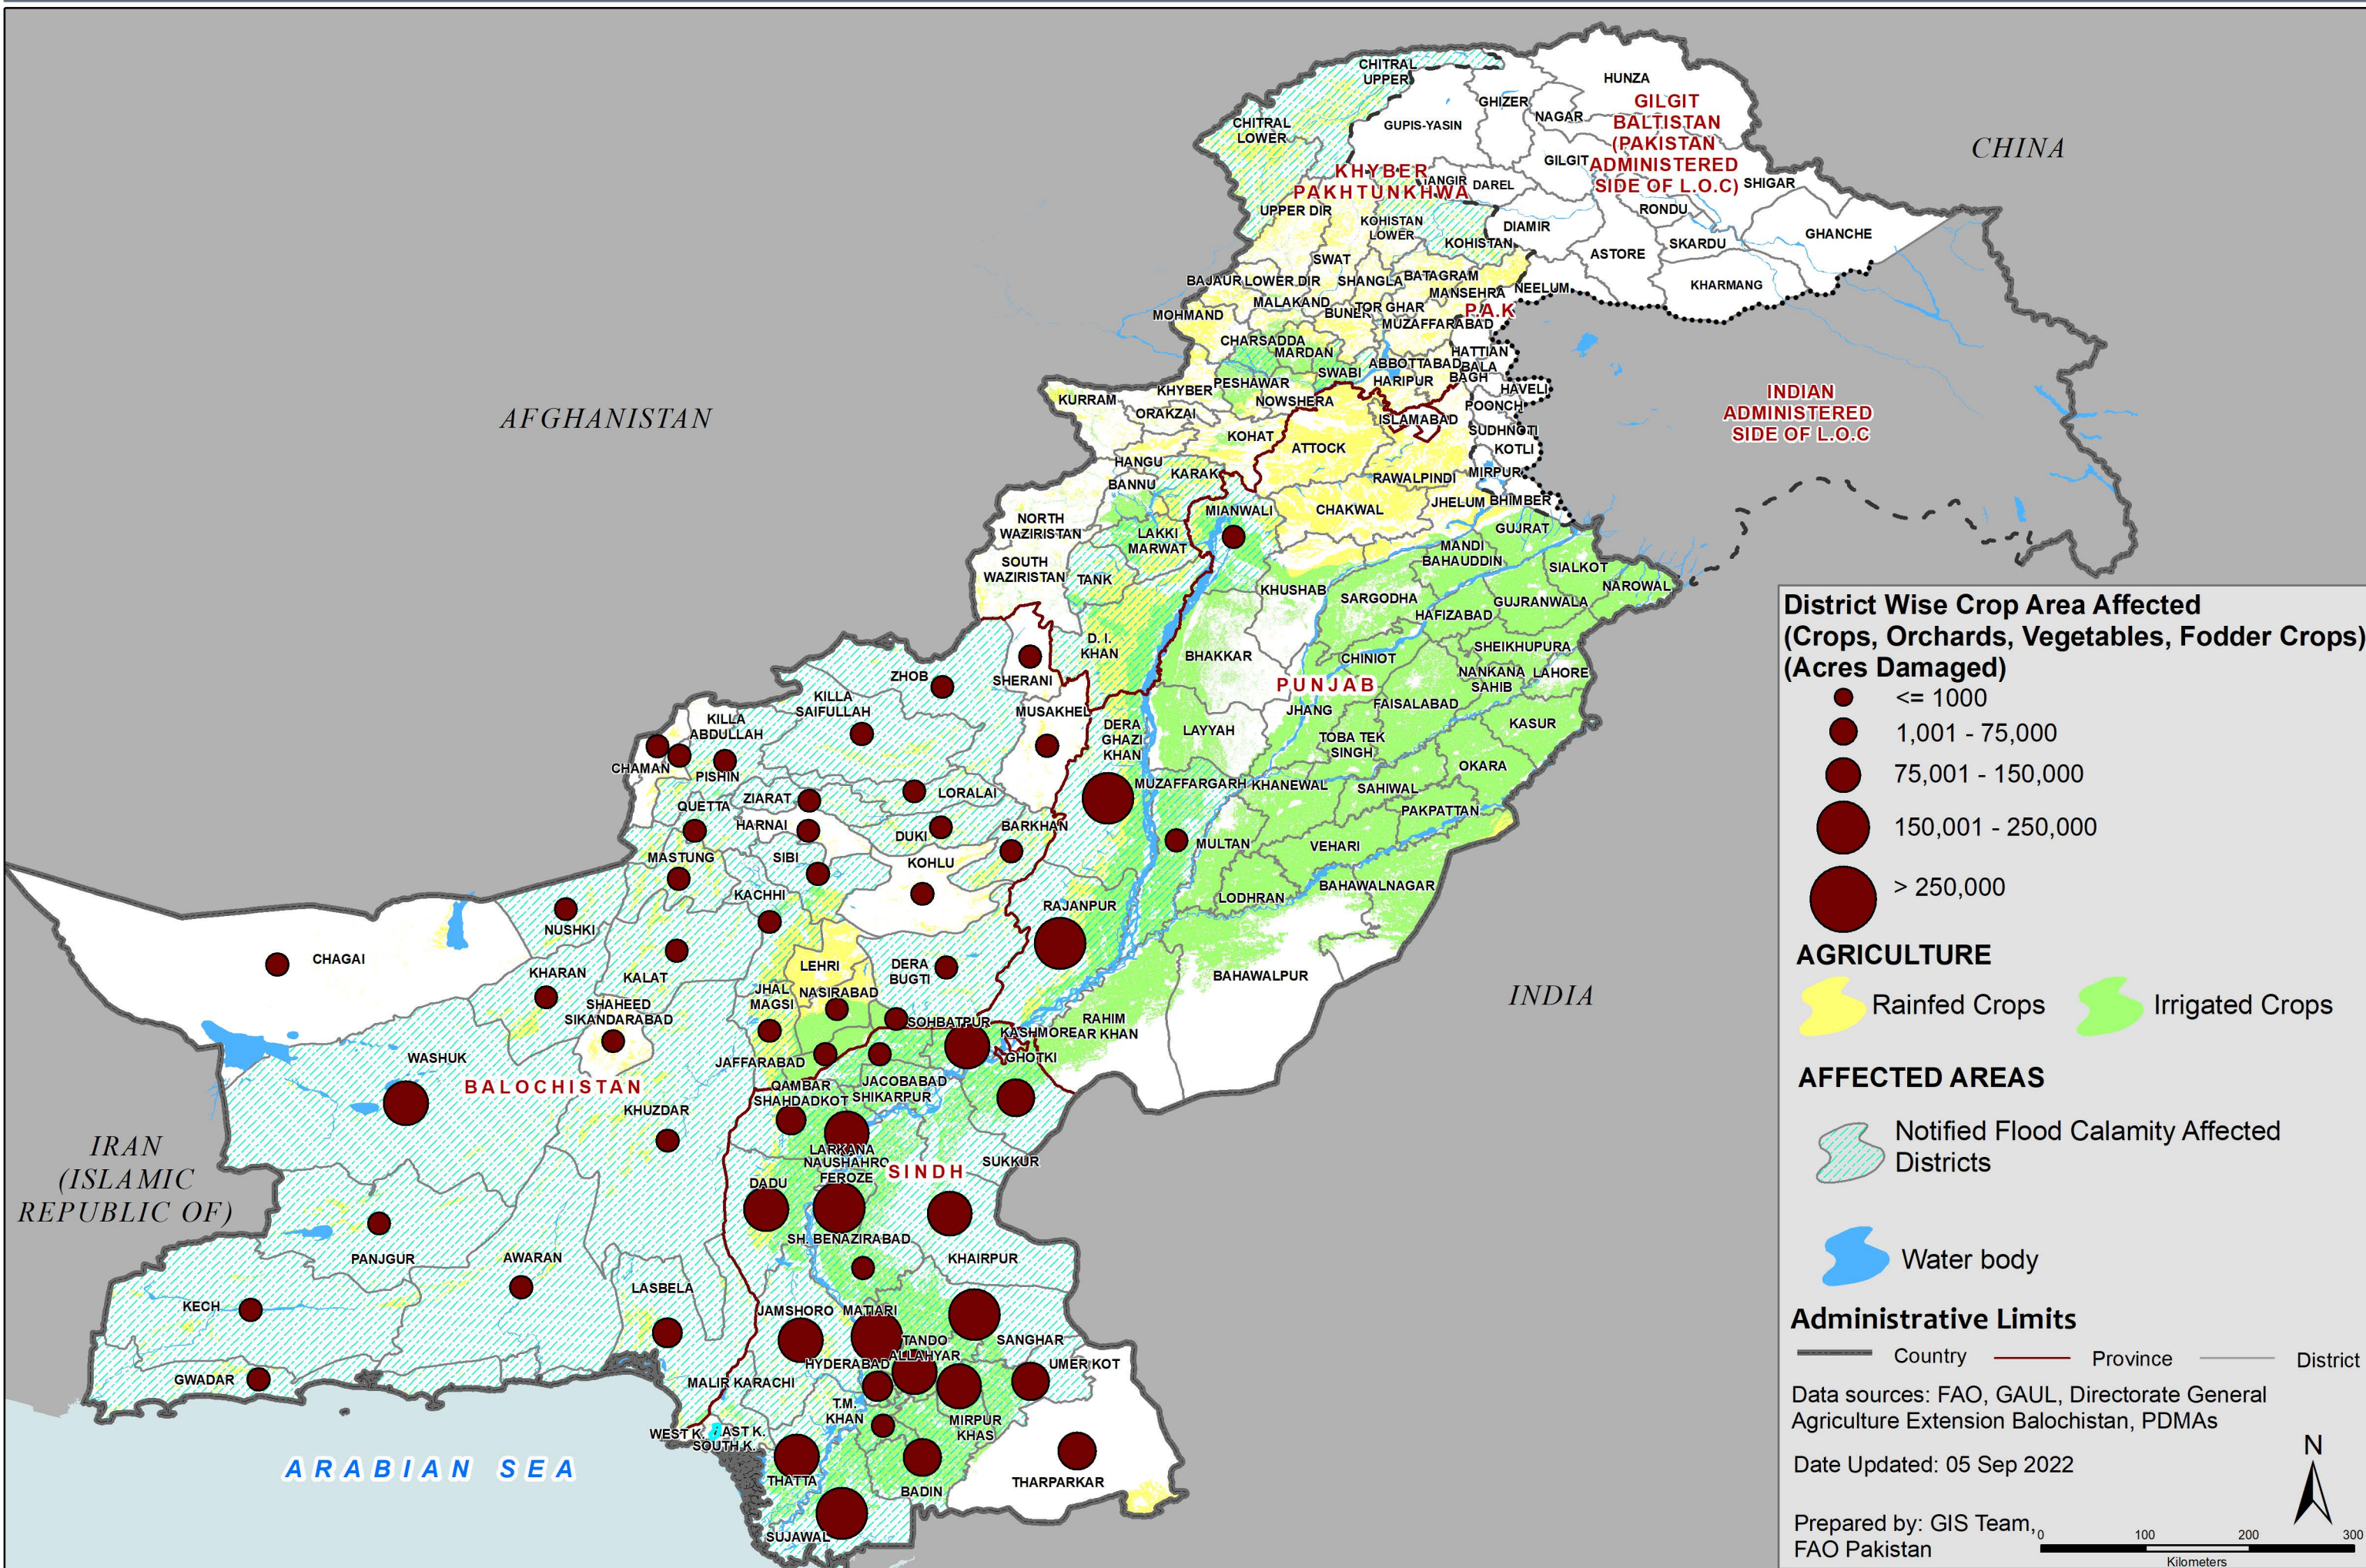

DISTRICT-WISE CROP AREA AFFECTED - FLOODS IN PAKISTAN 2022

District Wise Crop Area Affected (Crops, Orchards, Vegetables, Fodder Crops) (Acres Damaged)

- ≤ 1000
- 1,001 - 75,000
- 75,001 - 150,000
- 150,001 - 250,000
- > 250,000

AGRICULTURE

- Rainfed Crops
- Irrigated Crops

AFFECTED AREAS

- Notified Flood Calamity Affected Districts
- Water body

Administrative Limits

- Country
- Province
- District

Data sources: FAO, GAUL, Directorate General Agriculture Extension Balochistan, PDMAs

Date Updated: 05 Sep 2022

Prepared by: GIS Team,
FAO Pakistan

N
0 100 200 300
Kilometers