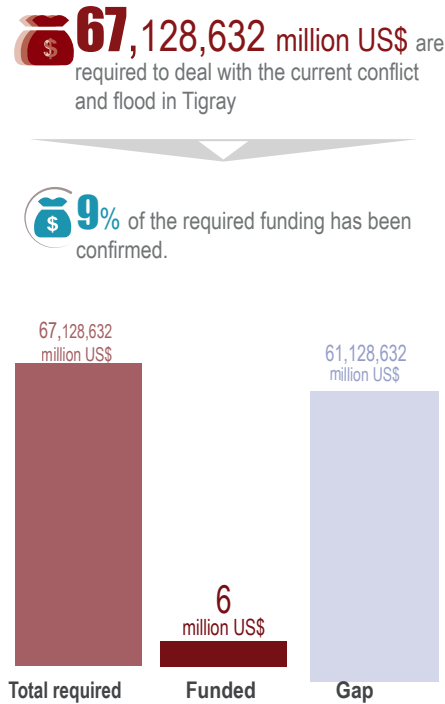

Tigray, Ethiopia: Partners Response Dashboard

January-June 2023

The drought continues to compromise fragile livelihoods heavily reliant on livestock and causing a worsening food security and malnutrition while eroding coping strategies for the most vulnerable. The drought is impacting severely on farming and pastoralist communities/livelihoods through livestock deaths, loss of income, reduction of milk, and crop failure. Over **6.8 million** livestock are estimated* to have died due to lack of pasture and water in Oromia, SNNP and Somali regions. Livestock market value has also significantly dropped, as animals are not marketable, impacting families' income sources. The Agriculture cluster is estimating that approximately **7.2 million** individuals have been affected by the current drought and need agricultural support, this number may increase in the coming period if the expected rains [March - April] perform poorly. **985K** out of the 1.1 million households targeted have been reached with agriculture support interventions. The cluster needs **133 million USD** to respond to the drought till December 2022 (the plan is under revision). Currently the cluster has confirmed **63 million USD (47%)**, the funding gap is **70 million USD**.

*Source: Regional DRM ATF

People Reached: 1,555,876

People Reached by Activities

Total Funding Required

People Reached by Zone

People Reached by Woreda

Households Reached by Month

The boundaries and names shown and the designations used on this map do not imply official endorsement or acceptance by the United Nations or iMMAP

Data sources: UNOCHA/Agriculture Cluster 5W January - June 2023 partners' report.

<https://fscluster.org/ethiopiaagric>

Contacts: ntandoyenkosi.mobane@fao.org