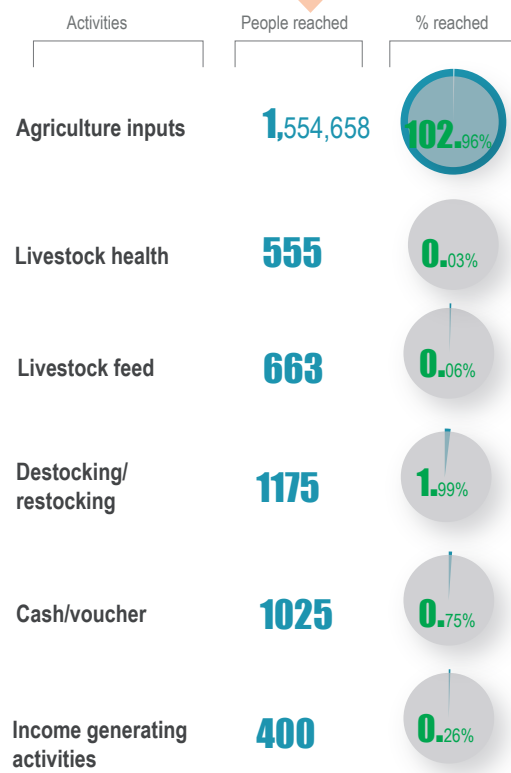

# Tigray, Ethiopia: Partners Response Dashboard

January-June 2023

The drought continues to compromise fragile livelihoods heavily reliant on livestock and causing a worsening food security and malnutrition while eroding coping strategies for the most vulnerable. The drought is impacting severely on farming and pastoralist communities/livelihoods through livestock deaths, loss of income, reduction of milk, and crop failure. Over **6.8 million** livestock are estimated\* to have died due to lack of pasture and water in Oromia, SNNP and Somali regions. Livestock market value has also significantly dropped, as animals are not marketable, impacting families' income sources. The Agriculture cluster is estimating that approximately **7.2 million** individuals have been affected by the current drought and need agricultural support, this number may increase in the coming period if the expected rains [March - April] perform poorly. **985K** out of the 1.1 million households targeted have been reached with agriculture support interventions. The cluster needs **133 million USD** to respond to the drought till December 2022 (the plan is under revision). Currently the cluster has confirmed **63 million USD (47%)**, the funding gap is **70 million USD**.

\*Source: Regional DRM ATF

**People Reached: 1,555,876**

## People Reached by Activities