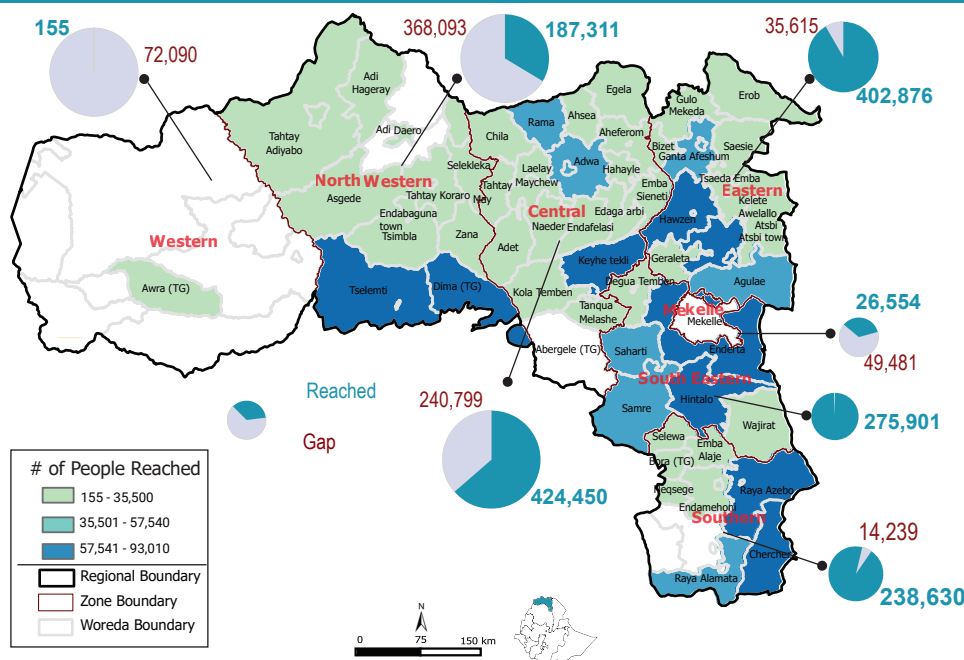

People Reached by Woreda