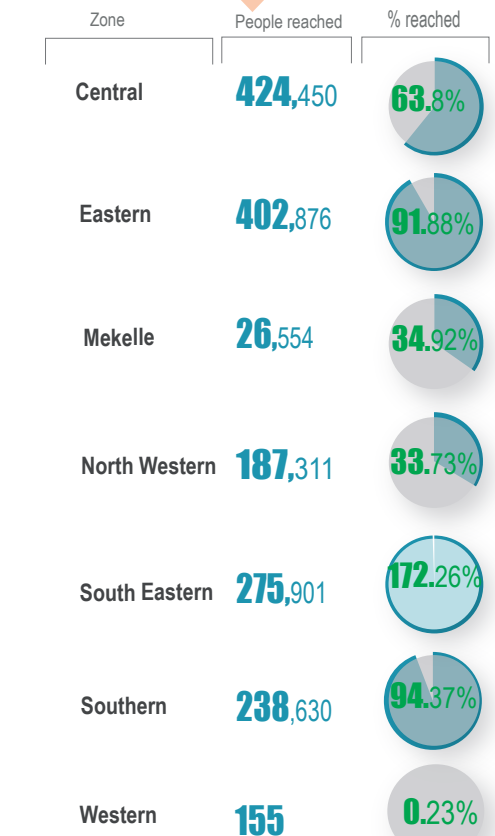

# Tigray, Ethiopia: Partners Response Dashboard

January-June 2023

The drought continues to compromise fragile livelihoods heavily reliant on livestock and causing a worsening food security and malnutrition while eroding coping strategies for the most vulnerable. The drought is impacting severely on farming and pastoralist communities/livelihoods through livestock deaths, loss of income, reduction of milk, and crop failure. Over **6.8 million** livestock are estimated\* to have died due to lack of pasture and water in Oromia, SNNP and Somali regions. Livestock market value has also significantly dropped, as animals are not marketable, impacting families' income sources. The Agriculture cluster is estimating that approximately **7.2 million** individuals have been affected by the current drought and need agricultural support, this number may increase in the coming period if the expected rains [March - April] perform poorly. **985K** out of the 1.1 million households targeted have been reached with agriculture support interventions. The cluster needs **133 million USD** to respond to the drought till December 2022 (the plan is under revision). Currently the cluster has confirmed **63 million USD (47%)**, the funding gap is **70 million USD**.

\*Source: Regional DRM ATF

**People Reached: 1,555,876**

## People Reached by Activities

## People Reached by Zone