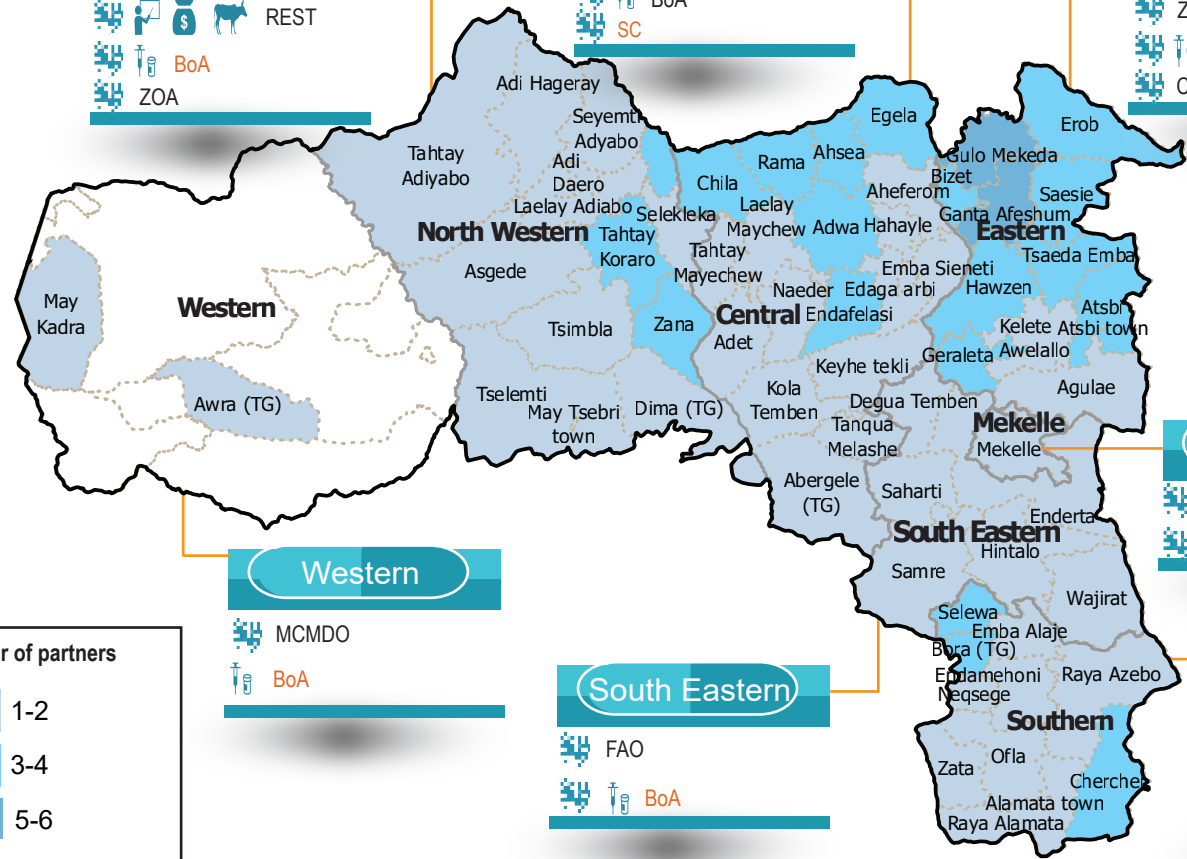

# Tigray: Agriculture Cluster Partners' Response Dashboard

January-June 2023

**People Targeted  
2,220,458**

**People Reached  
1,555,876**

**6** INGOs    
 **1** NNGOs    
 **1** UN Agency    
 **1** GOV't

**North Western**

- FAO
- MCMDO
- REST
- BoA
- ZOA

**Central**

- FAO
- REST
- BoA
- SC

**Eastern**

- FAO, CARE
- ZOA
- BoA
- Caritas Switzerland

**Number of partners**

- 1-2
- 3-4
- 5-6

**Boundaries**

- Region boundaries
- Zonal boundaries
- Woreda boundaries

**X** Type of Activities

- Agriculture inputs
- Livestock feed
- Vaccination and treatment of livestock
- Livestock destocking/restocking
- Provision of Multipurpose Cash
- Capacity building and training
- Incoming generating activities

**Type of response/timing**

Conflict