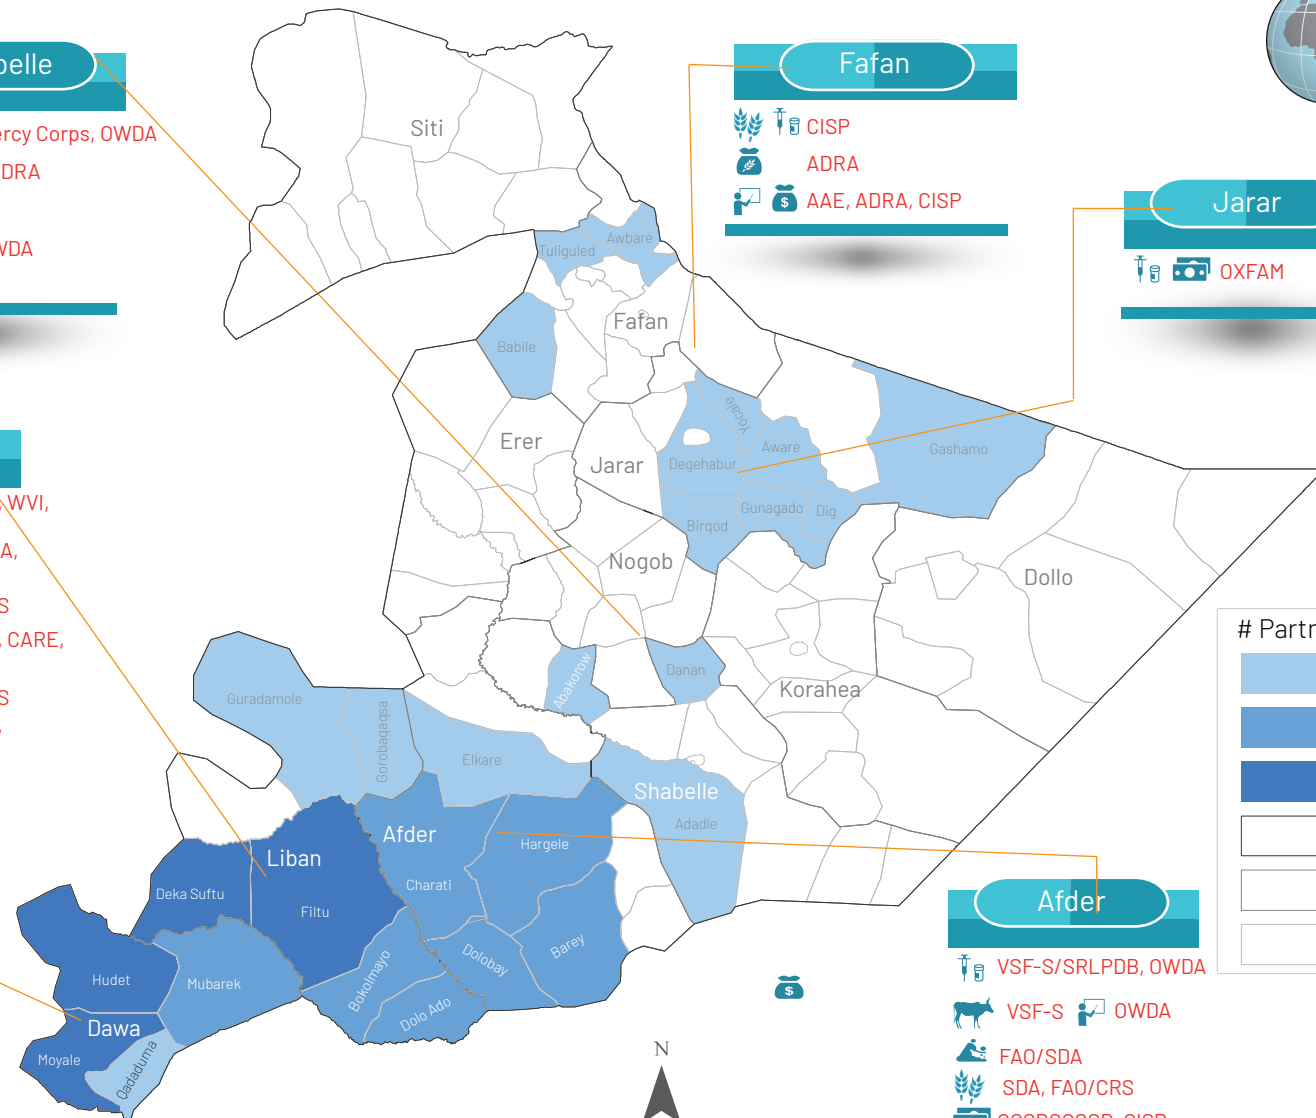

[January-June, 2023]

People Targeted
1.09M

1 UN

13 INGOs

5 NNGOs

1 GOVs

20 HRP Partners

People Reached
184.79K

Liban

- VSF-S/SRSLRPDB, CISP, WVI, CCSDCCOSB, CRS
- CCSDCCOSB, CISP, OWDA, VSF-S/SRSLRPDB, WVI,
- CISP CISP, VSF-S
- VSF-S/SRSLRPDB, CISP, CARE, OWDA, PCI/Goal
- CISP, HEKS/EBER, VSF-S
- VSF-S/SRSLRPDB, CISP, OWDA, HEKS/EBER
- CISP, HEKS/EBER, WVI, CCSDCCOSB, PCI/GC
- CISP, PCI/GC
- HEKS/EBER

Shabelle

- ADRA, Mercy Corps, OWDA
- ADRA
- OWDA
- ADRA, OWDA
- CISP

Fafan

- CISP
- ADRA
- AAE, ADRA, CISP

Jarar

- OXFAM

Afder

- VSF-S/SRSLRPDB, OWDA
- VSF-S OWDA
- FAO/SDA
- SDA, FAO/CRS
- CCSDCCOSB, CISP

Disclaimer: The geographic data, names, administrative and political boundaries used on this map do not imply official endorsement or acceptance by iMMAP. iMMAP accepts no responsibility for the use of this map.