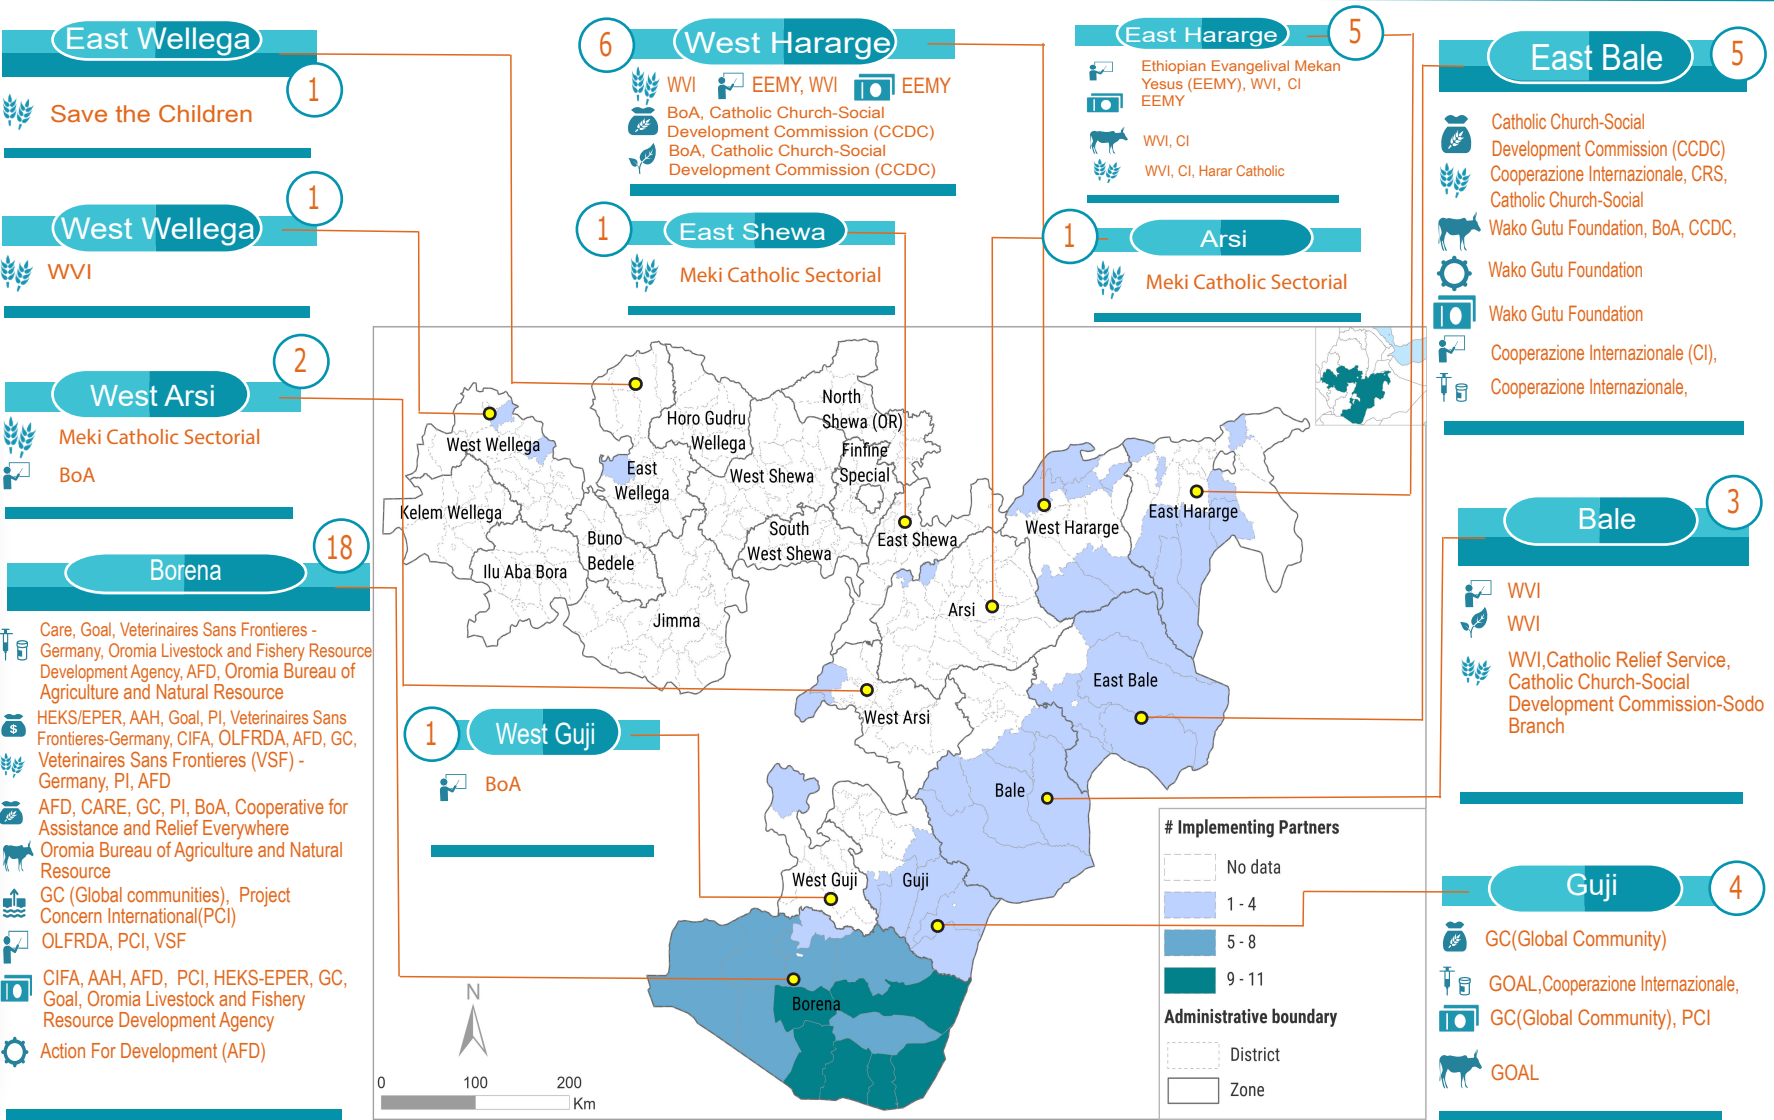

Oromia: Agriculture Cluster Partners Presence Dashboard

January - June 2023

Key figures

- List of interventions/ partners
- Agriculture inputs
- DRR / community infrastructures & equipments
- Livestock feed
- Vaccination and treatment of livestock
- Livestock destocking/restocking
- Forage seeds provision
- Capacity building and training
- Livestock asset restoration
- Incoming generating activities
- Water points rehabilitation
- Multi-purpos Cash provision
- Drought power support

<https://fscluster.org/ethiopiaagric>

Contacts: ntandoyenkosi.mobane@fao.org, hist@immap.org
 Product Request Link: <https://hist.immap.org>

The boundaries and names shown and the designations used on this map do not imply official endorsement or acceptance by the United Nations, and iMMAP
 Updated date: 28 July, 2023.
 Data sources: HRP 2023, 5W Matrix, and OCHA HDX for the geodata.