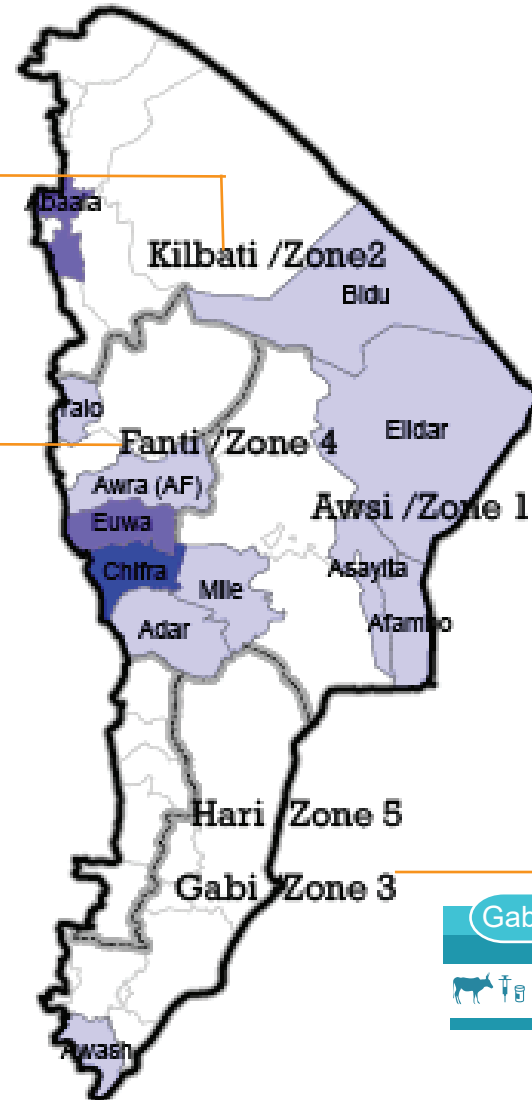

Afar: Agriculture Cluster Partners' Presence Map

January-June 2023

**ETHIOPIA
AGRICULTURE
TASK FORCE**

**People Targeted
202K**

**People Reached
128K**

Type of Activities

- DRR / community infrastructures & equipments
- Provision of Multipurpose Cash
- Drought power support

Livestock asset restoration

Incoming generating activities

Water points rehabilitation

3
International NGOs

2
National NGOs

5
HRP Partners

Kilbati /Zone 2

- ASDEPO
- FSA
- CARE

Fanti /Zone 4

- VSF-G
- VSF-G, Ayuda, FSA
- FSA

Awsi /Zone 1

- FSA
- Ayuda, VSF-G
- VSF-G
- WVI
- WVI

Gabi /Zone 3

- FSA

0 55 110 220 330 440 Kilometers