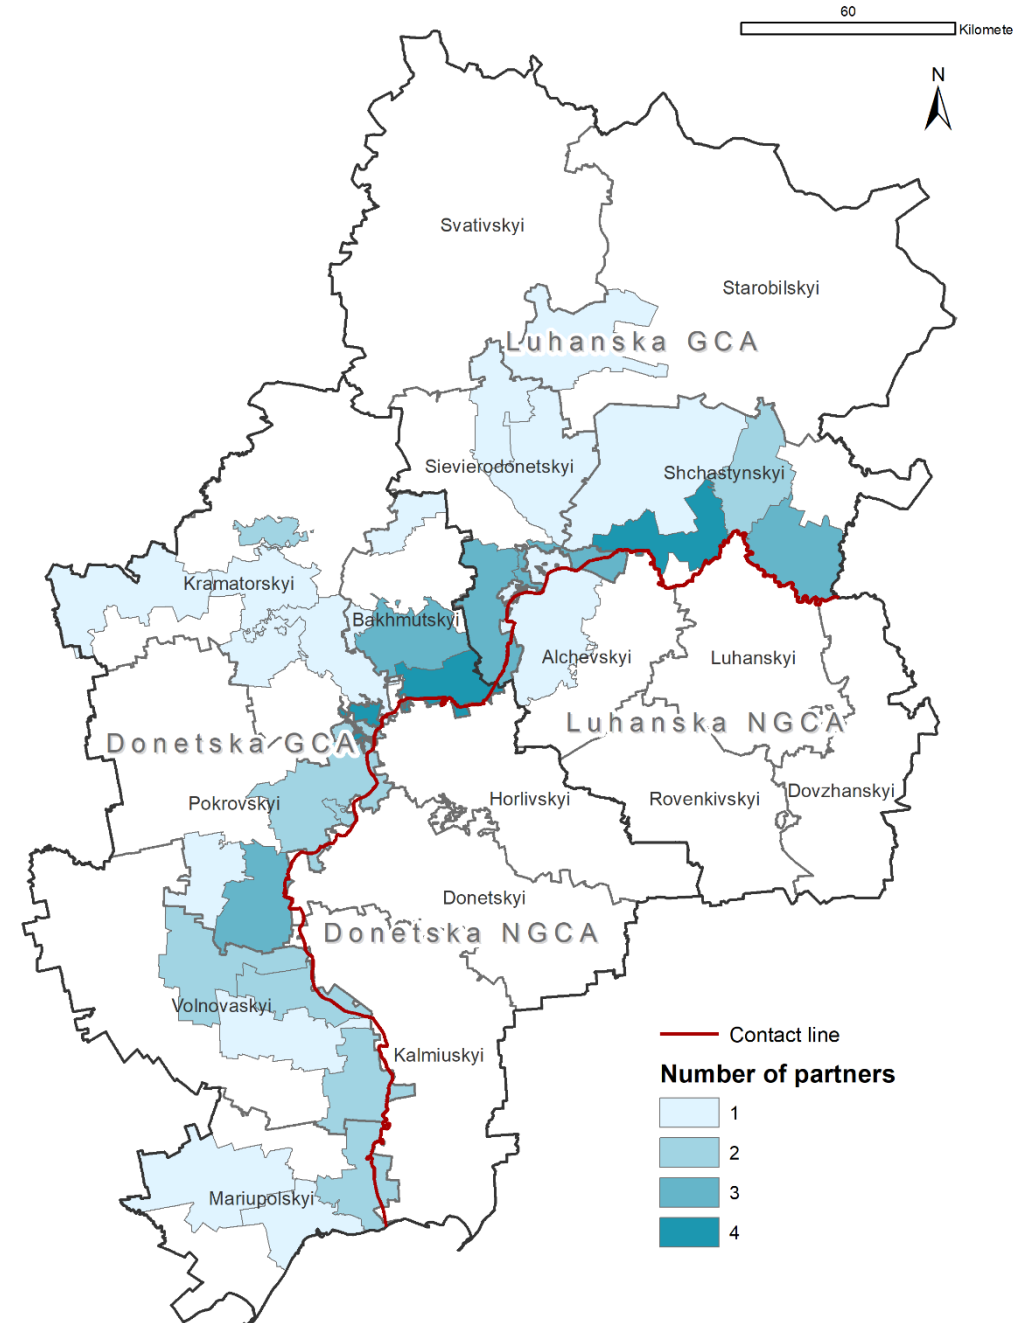

Cluster Objective 1. ENSURE IMMEDIATE ACCESS TO FOOD

PARTNERS

7 FSL Cluster partners provided food assistance (3 NGOs, 4 INGOs)

| Donetska GCA | Partners |
|---------------------------|----------------------------------|
| Bakhmutskiyi raion | |
| Bakhmutska | Caritas, Emmanuel, Proliska |
| Chasovoiarska | Proliska |
| Siverska | Emmanuel |
| Svitlodarska | ASB, Caritas, Emmanuel, TGH |
| Toretska | ASB, Caritas, Emmanuel, AirLight |
| Kramatorskiy | |
| Druzhkivska | Emmanuel |
| Kostiantynivska | Proliska, |
| Kramatorska | Proliska, |
| Oleksandrivska | Emmanuel, |
| Slovianska | Emmanuel, AirLight |
| Mariupolskiy | |
| Mariupolska | AirLight |
| Nikolska | Emmanuel |
| Sartanska | Caritas, Emmanuel |
| Pokrovskiy | |
| Avdiivska | ASB, Emmanuel |
| Kurakhivska | Proliska |
| Marinska | Caritas, Emmanuel, AirLight |
| Ocheretynska | ASB, Caritas |
| Volnovaskiy | |
| Myrnenska | Emmanuel, TGH |
| Olhynska | Caritas, Emmanuel |
| Volnovaska | Emmanuel |
| Vuhledarska | ASB, Emmanuel |

| Luhanska GCA | Partners |
|--------------------------|-----------------------------|
| Shchastynskiy | |
| Novoaidarska | Emmanuel |
| Nyzhnoteplivska | ASB, Caritas |
| Shchastynska | ASB, Caritas, Emmanuel, TGH |
| Stanychno-Luhanska | ASB, Caritas, Emmanuel |
| Sievierodonetskiy | |
| Hirska | ASB, Caritas, TGH |
| Popasnianska | ASB, Caritas, Emmanuel |
| Rubizhanska | Emmanuel |
| Sievierodonetska | Emmanuel |
| Starobilskiy | |
| Starobilska | Emmanuel |