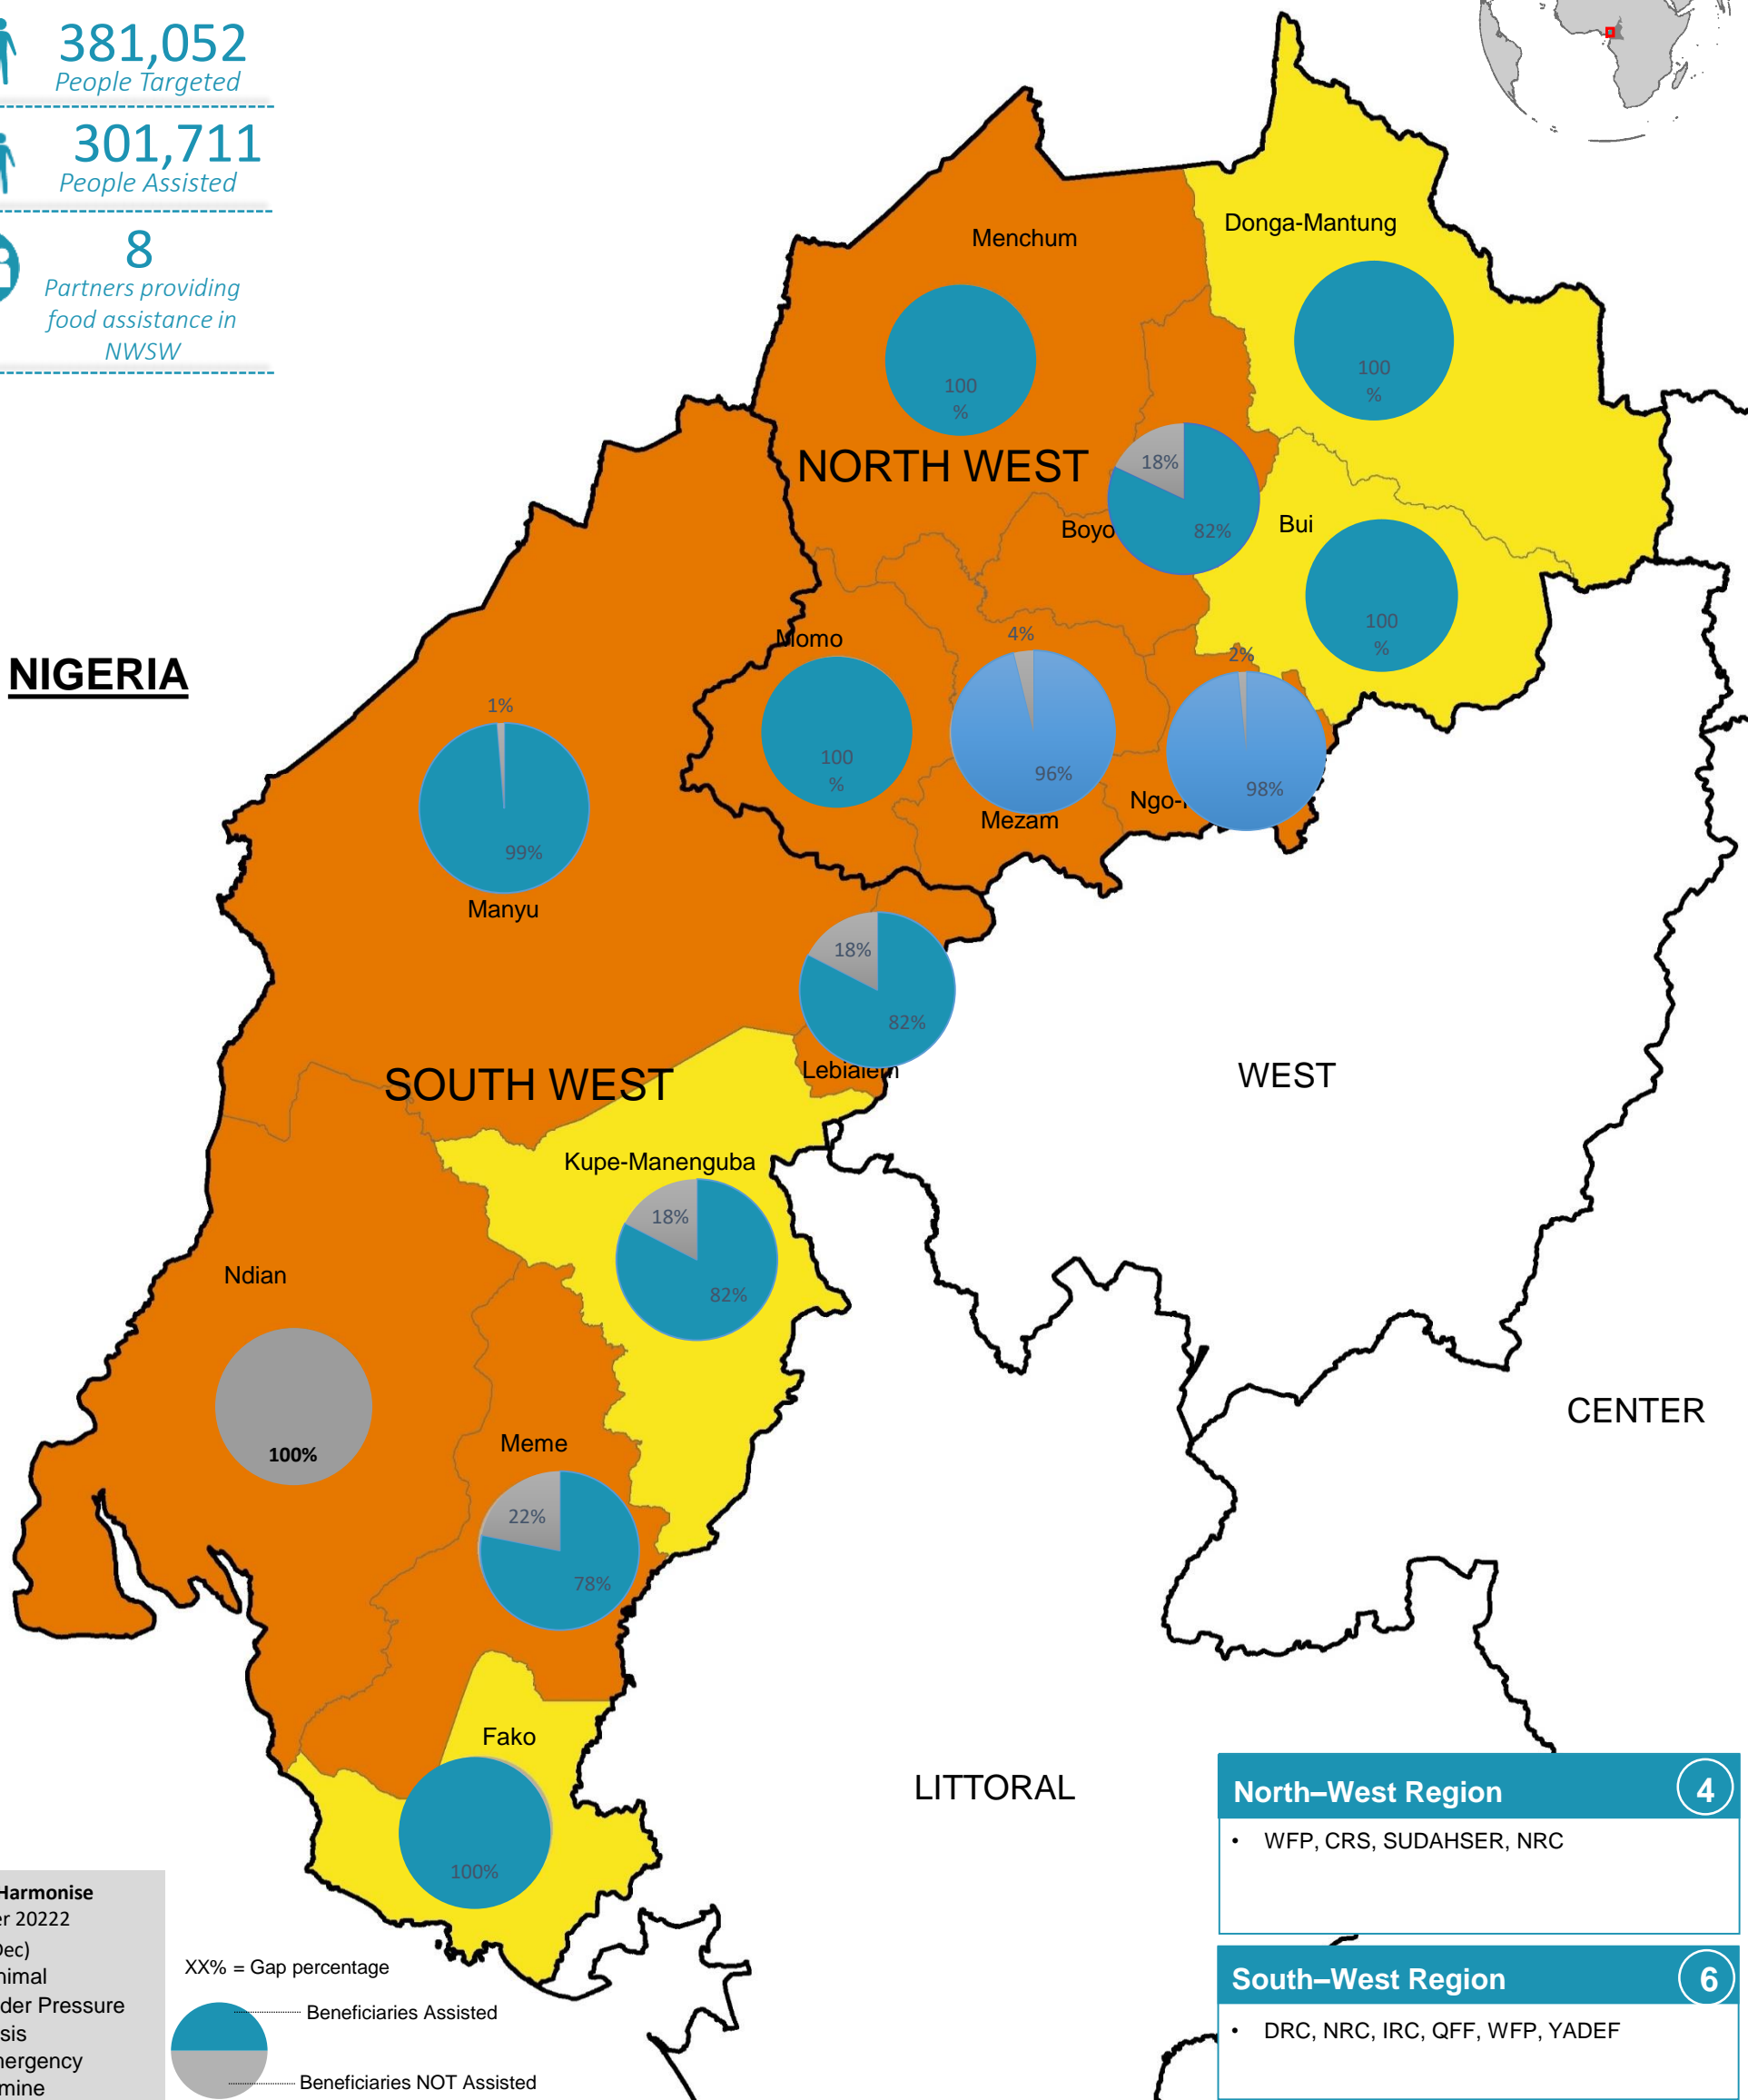

1,154,661
People in Need

381,052
People Targeted

301,711
People Assisted

8
Partners providing
food assistance in
NWSW

NIGERIA

North-West Region 4

- WFP, CRS, SUDAHSER, NRC

South-West Region 6

- DRC, NRC, IRC, QFF, WFP, YADEF

Cadre Harmonise
October 20222
(Oct-Dec)

- Minimal
- Under Pressure
- Crisis
- Emergency
- Famine

XX% = Gap percentage

Beneficiaries Assisted

Beneficiaries NOT Assisted

1,154,661
People in Need

59,706
People Targeted

48,458
People Assisted

13
Partners providing
agriculture & livelihood
assistance in NWSW

NIGERIA

North-West Region 6

- CRS, NRC
- Nascent Solutions
- FAO
- SUDAHSER Foundation
- SHUMAS
- BARUDEV

South-West Region 6

- FAO, ESUDEV,
- Afrinet, MINADER SW
- NRC
- IYEC
- ReachOut
- NADEV
- QFF

Cadre Harmonise
October 2021
(Oct-Dec)

- Minimal
- Under Pressure
- Crisis
- Emergency
- Famine

XX% = Gap percentage