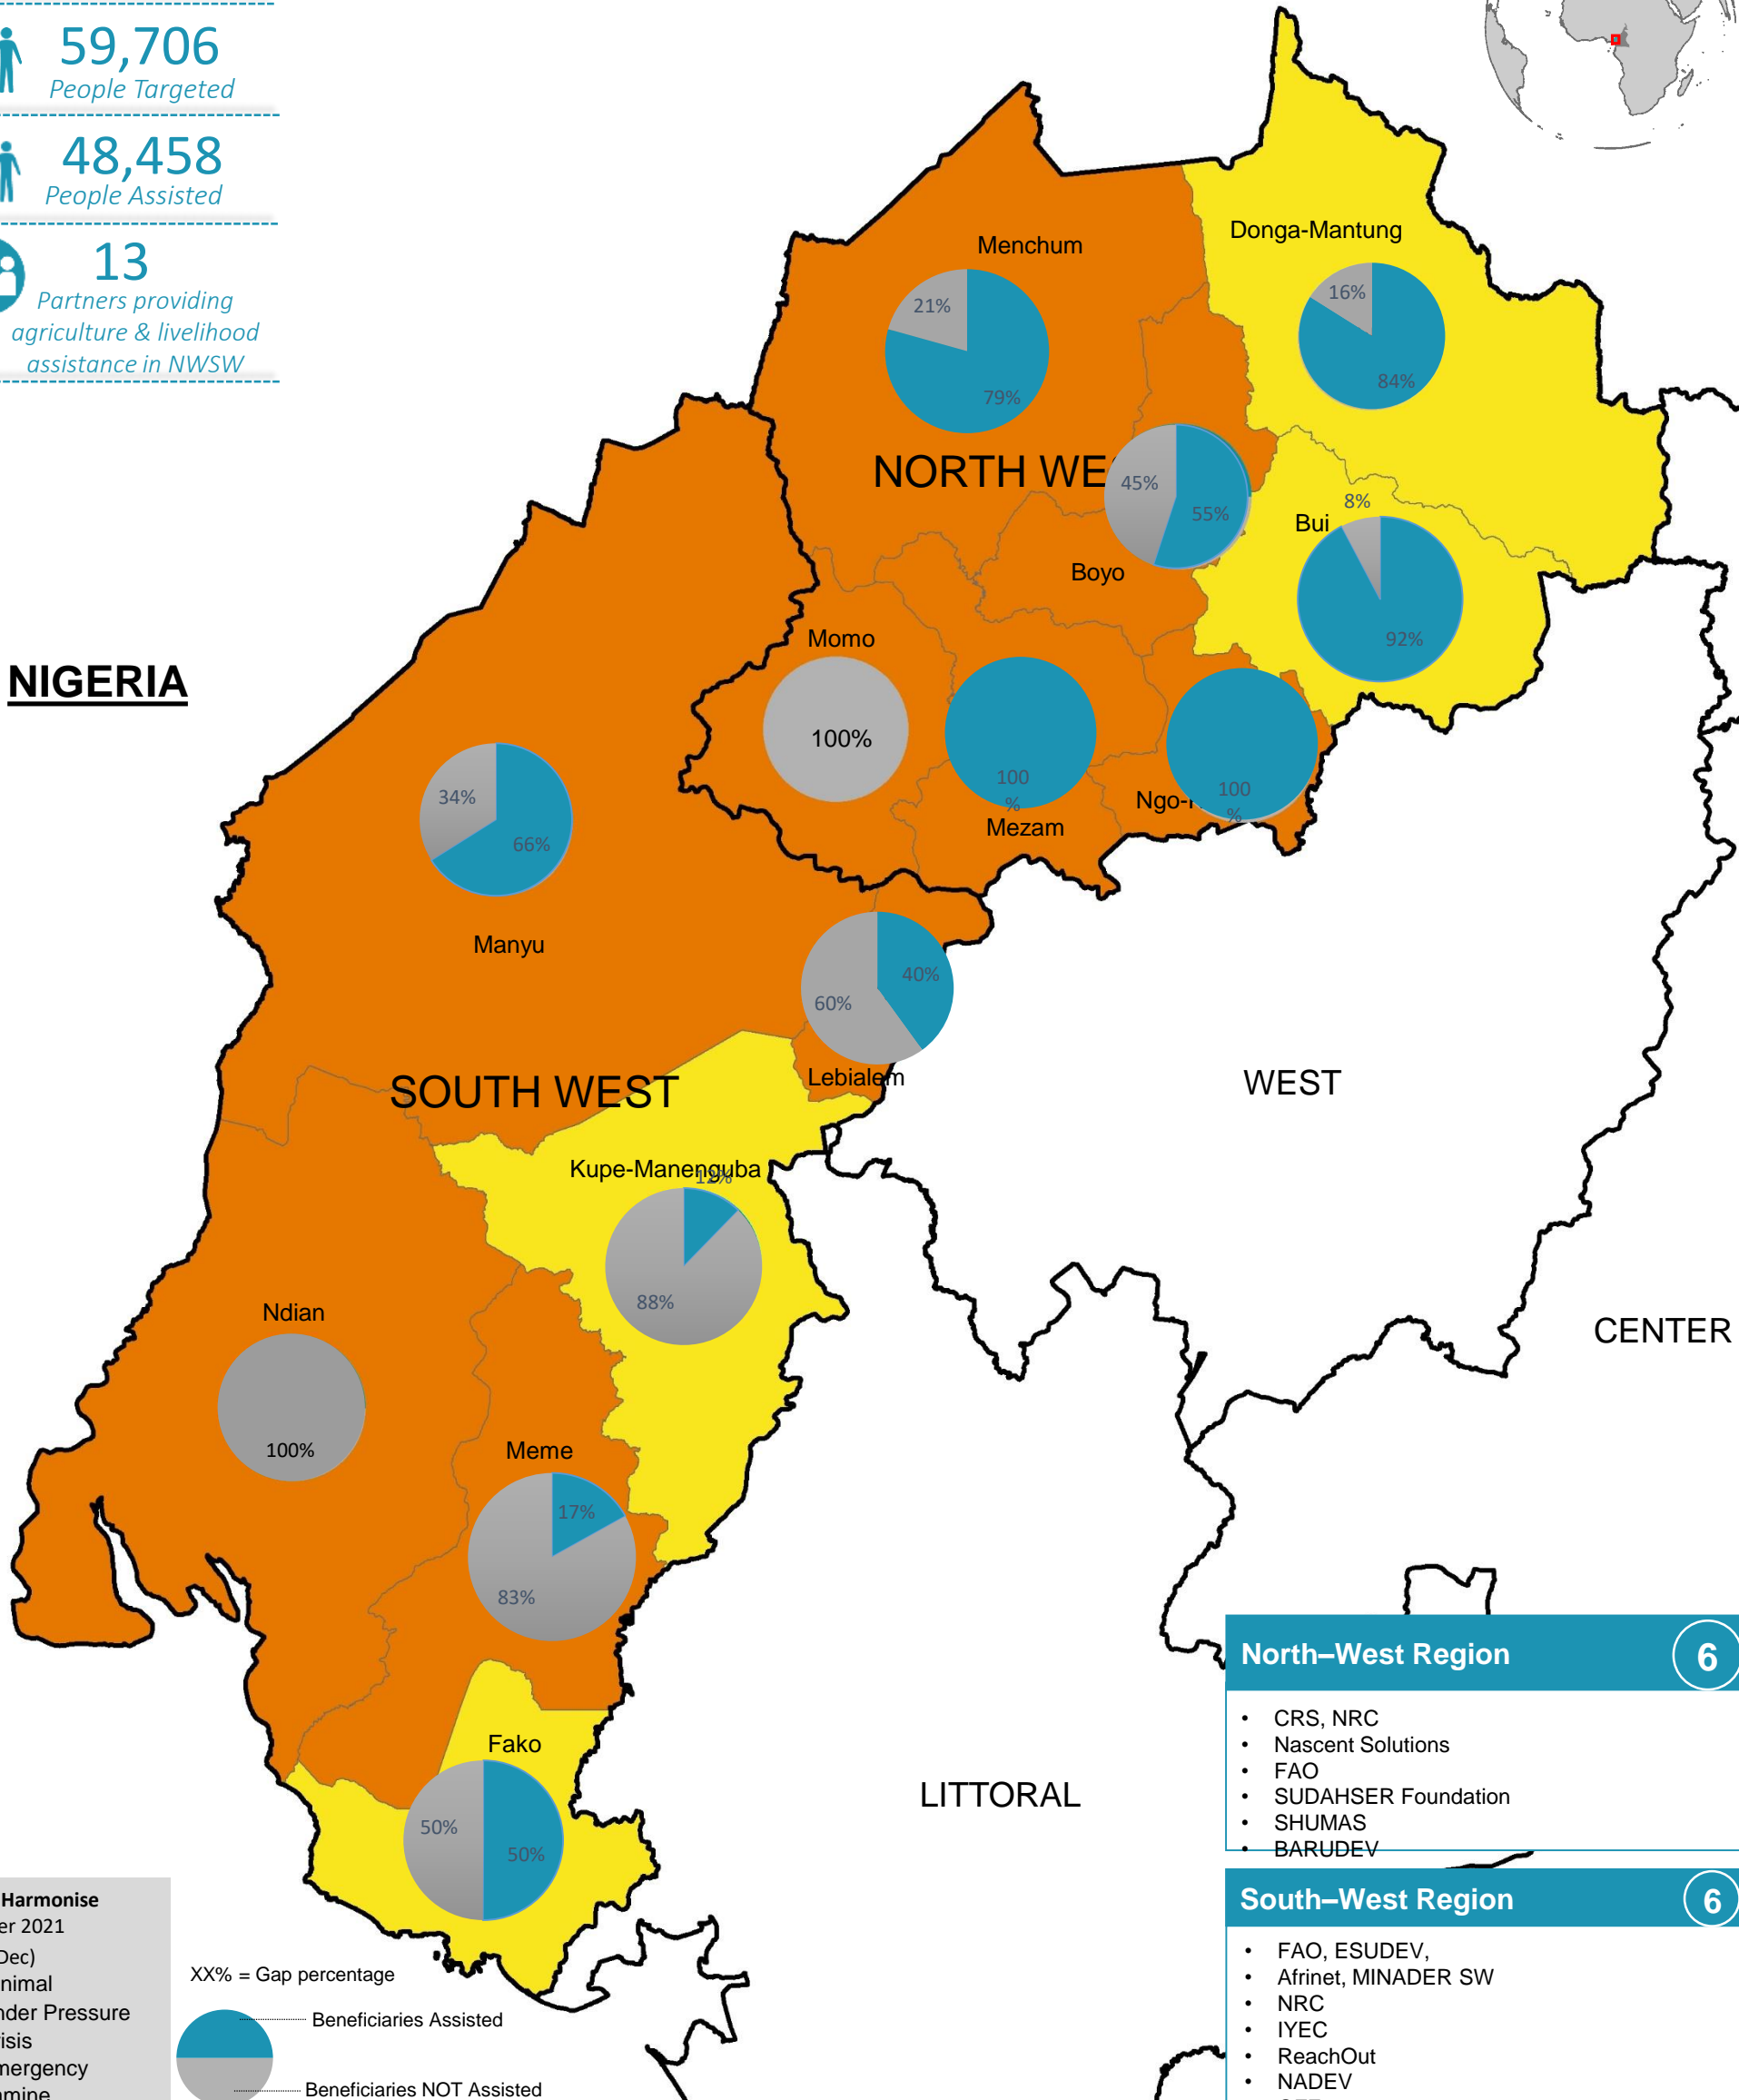

1,154,661
People in Need

381,052
People Targeted

301,711
People Assisted

8
Partners providing
food assistance in
NWSW

NIGERIA

North-West Region 4

- WFP, CRS, SUDAHSER, NRC

South-West Region 6

- DRC, NRC, IRC, QFF, WFP, YADEF

Cadre Harmonise
October 20222
(Oct-Dec)

- Minimal
- Under Pressure
- Crisis
- Emergency
- Famine

XX% = Gap percentage

Beneficiaries Assisted

Beneficiaries NOT Assisted

1,154,661
People in Need

59,706
People Targeted

48,458
People Assisted

13
Partners providing
agriculture & livelihood
assistance in NWSW

NIGERIA

North-West Region 6

- CRS, NRC
- Nascent Solutions
- FAO
- SUDAHSER Foundation
- SHUMAS
- BARUDEV

South-West Region 6

- FAO, ESUDEV,
- Afrinet, MINADER SW
- NRC
- IYEC
- ReachOut
- NADEV
- QFF

Cadre Harmonise
October 2021
(Oct-Dec)

- Minimal
- Under Pressure
- Crisis
- Emergency
- Famine

XX% = Gap percentage