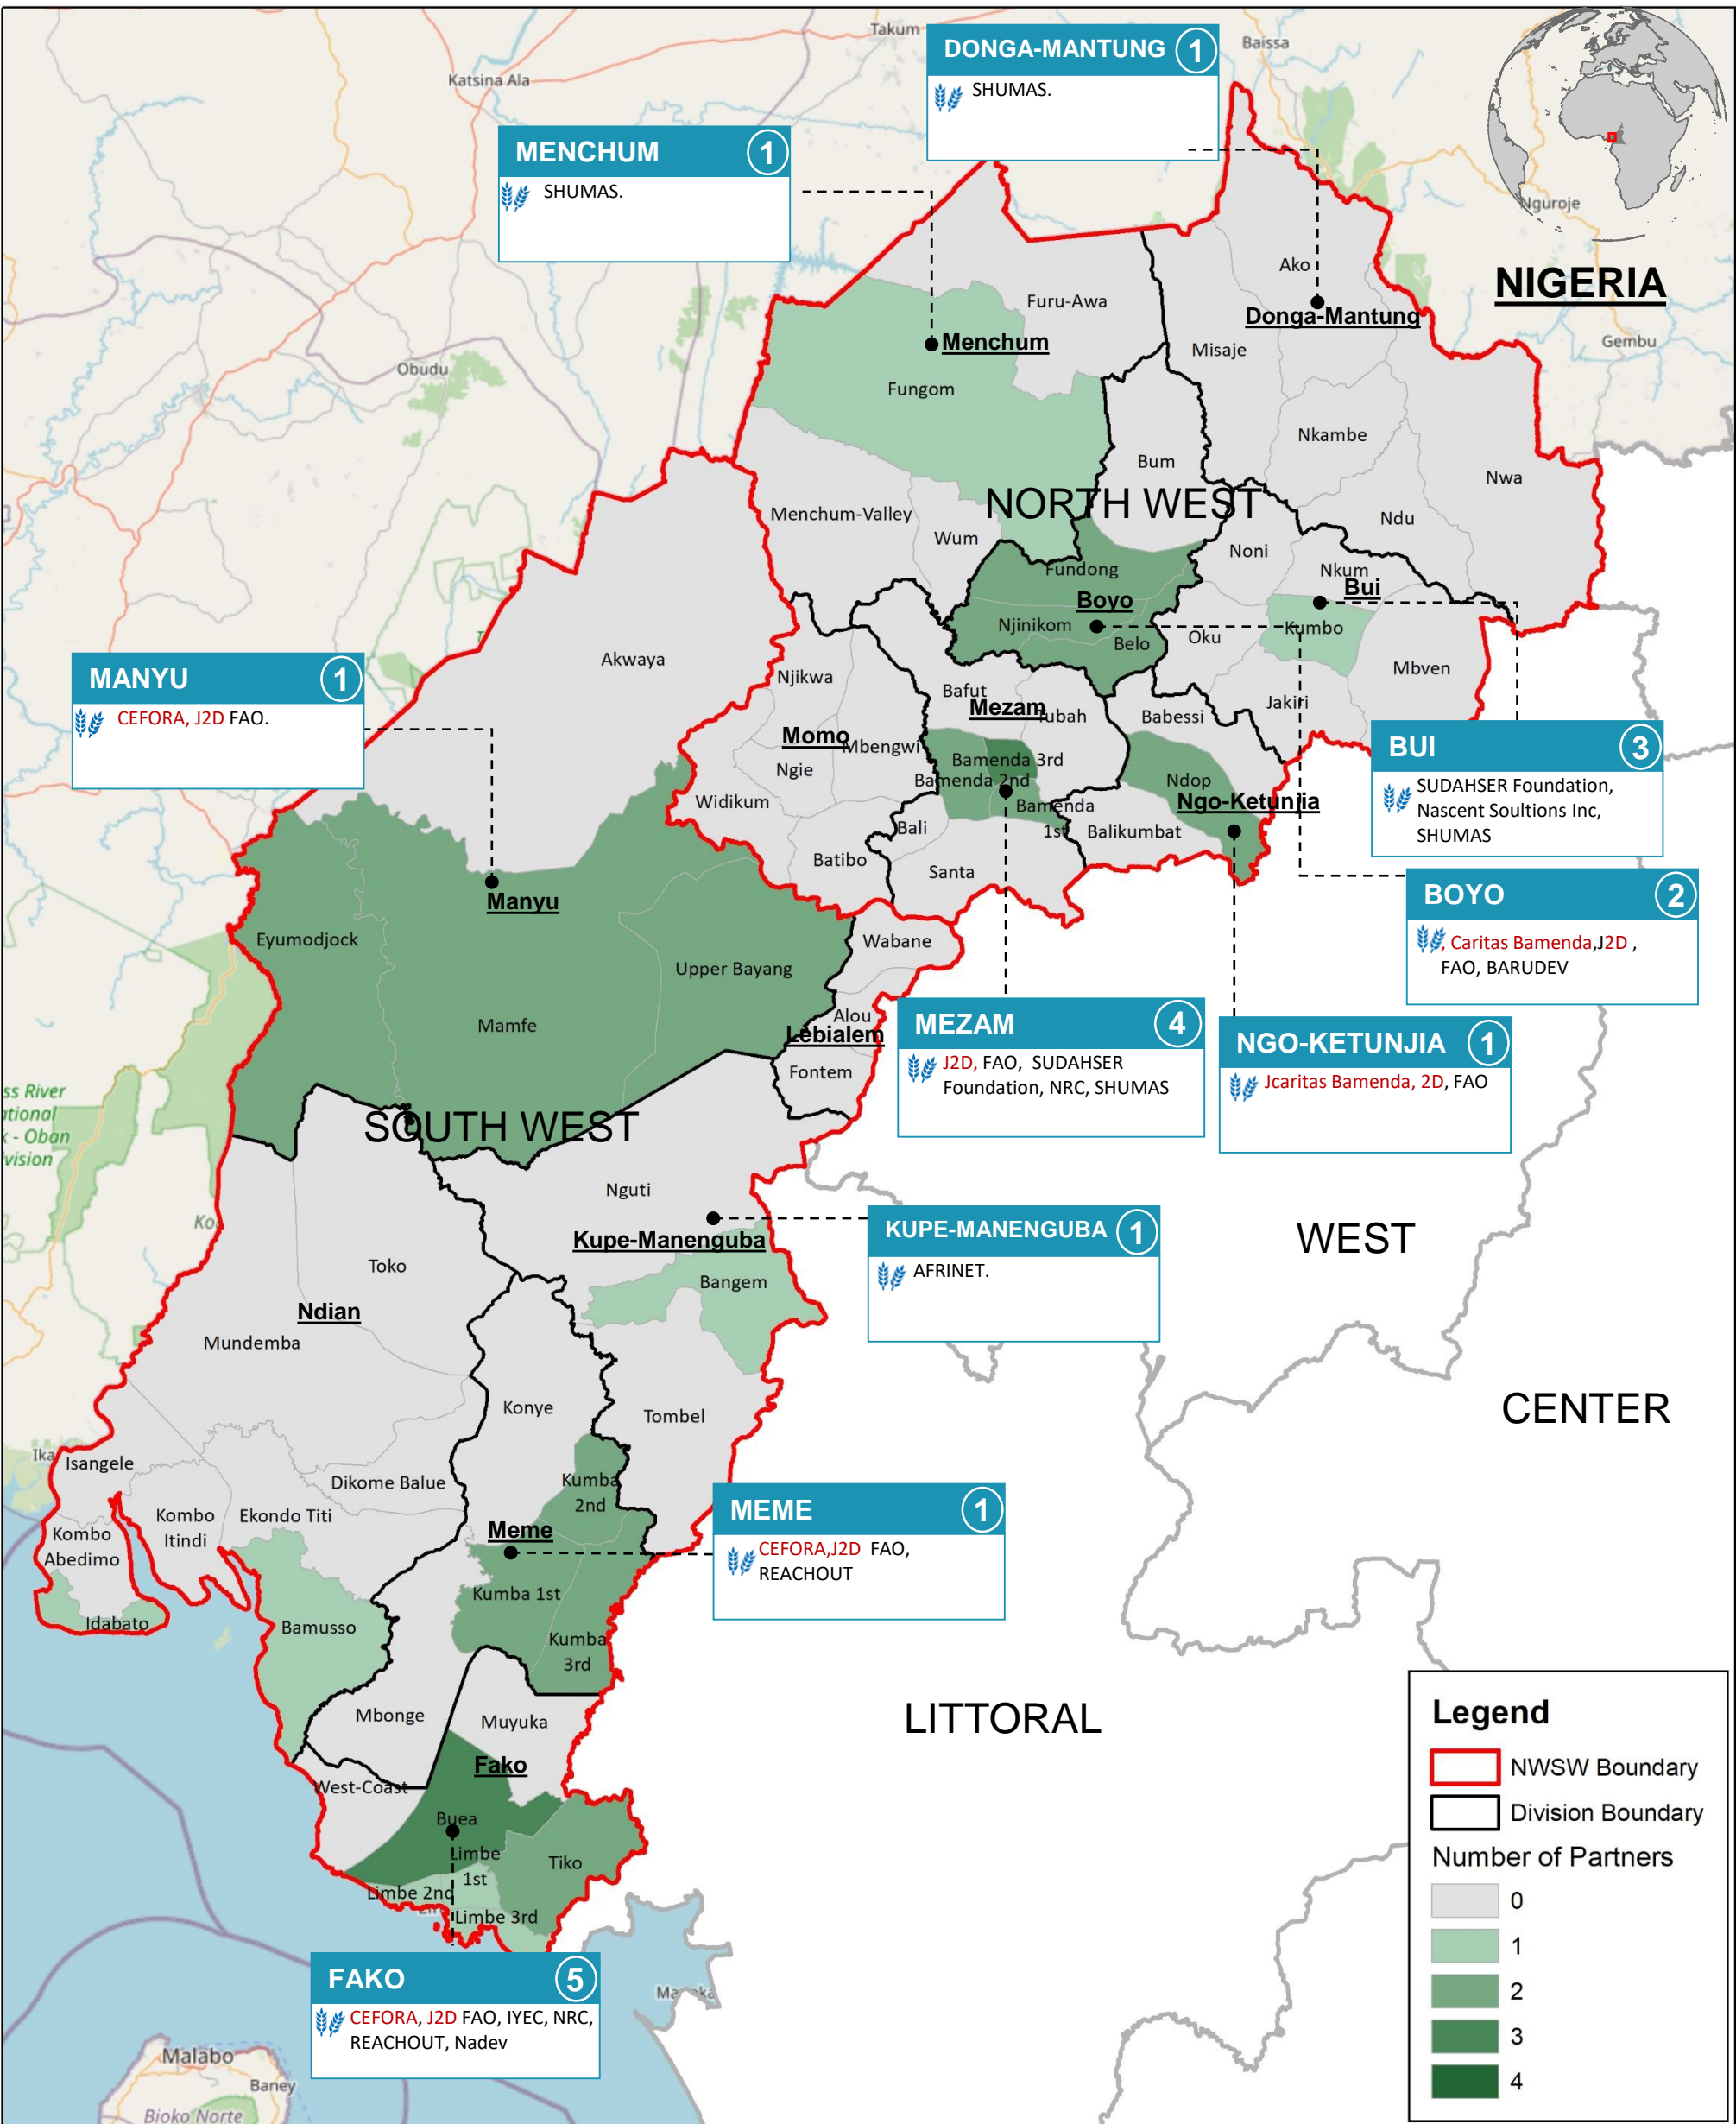

The FSC response is coordinated by Food and Agriculture Organization (FAO) and World Food Programme (WFP) with NRC.

Disclaimer: This dashboard captures information available at the moment of production based on partners' reporting.

Production date: 23-October-2022
Data sources: FSC 5Ws data for September 2022 /FSC Partners

XXXXX – Refers to organizations implementing for FAO and/or WFP.

Contact: NWSW Cameroon Food Security Cluster
info.cameroon@fcluster.org