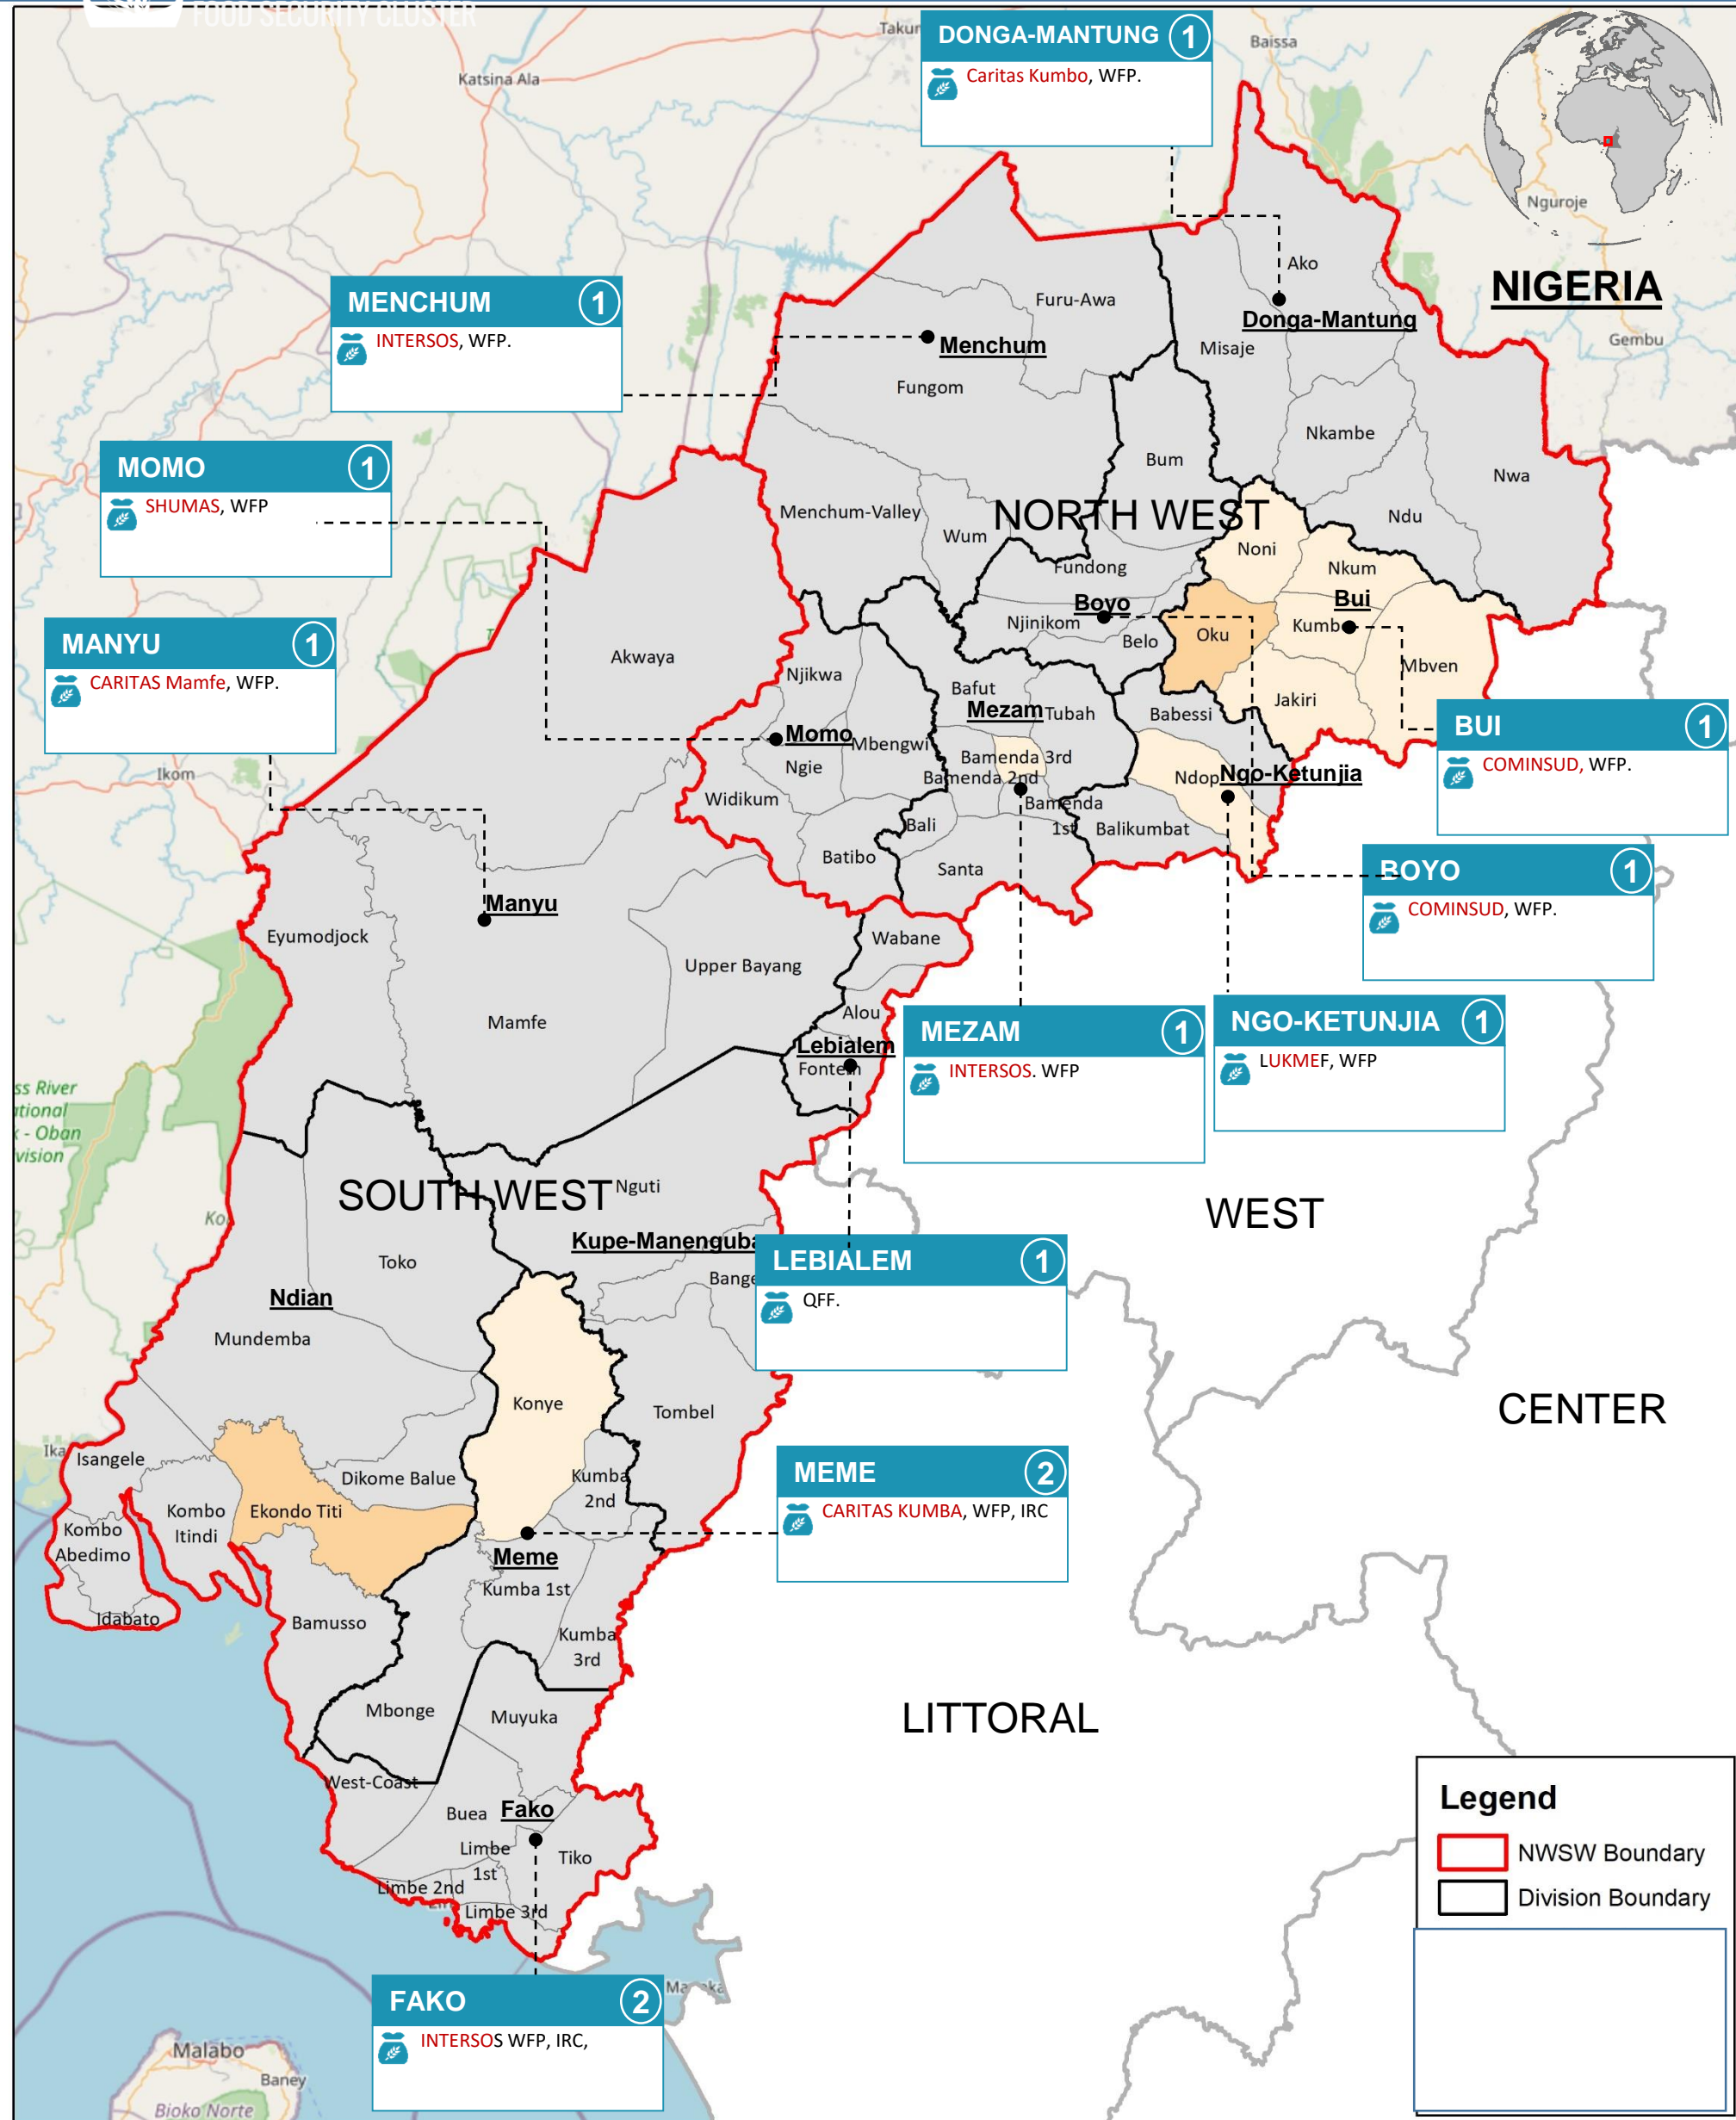

FOOD SECURITY CLUSTER

The FSC response is coordinated by Food and Agriculture Organization (FAO) and World Food Programme (WFP) with NRC.

**Disclaimer:** This dashboard captures information available at the moment of production based on partners' reporting.