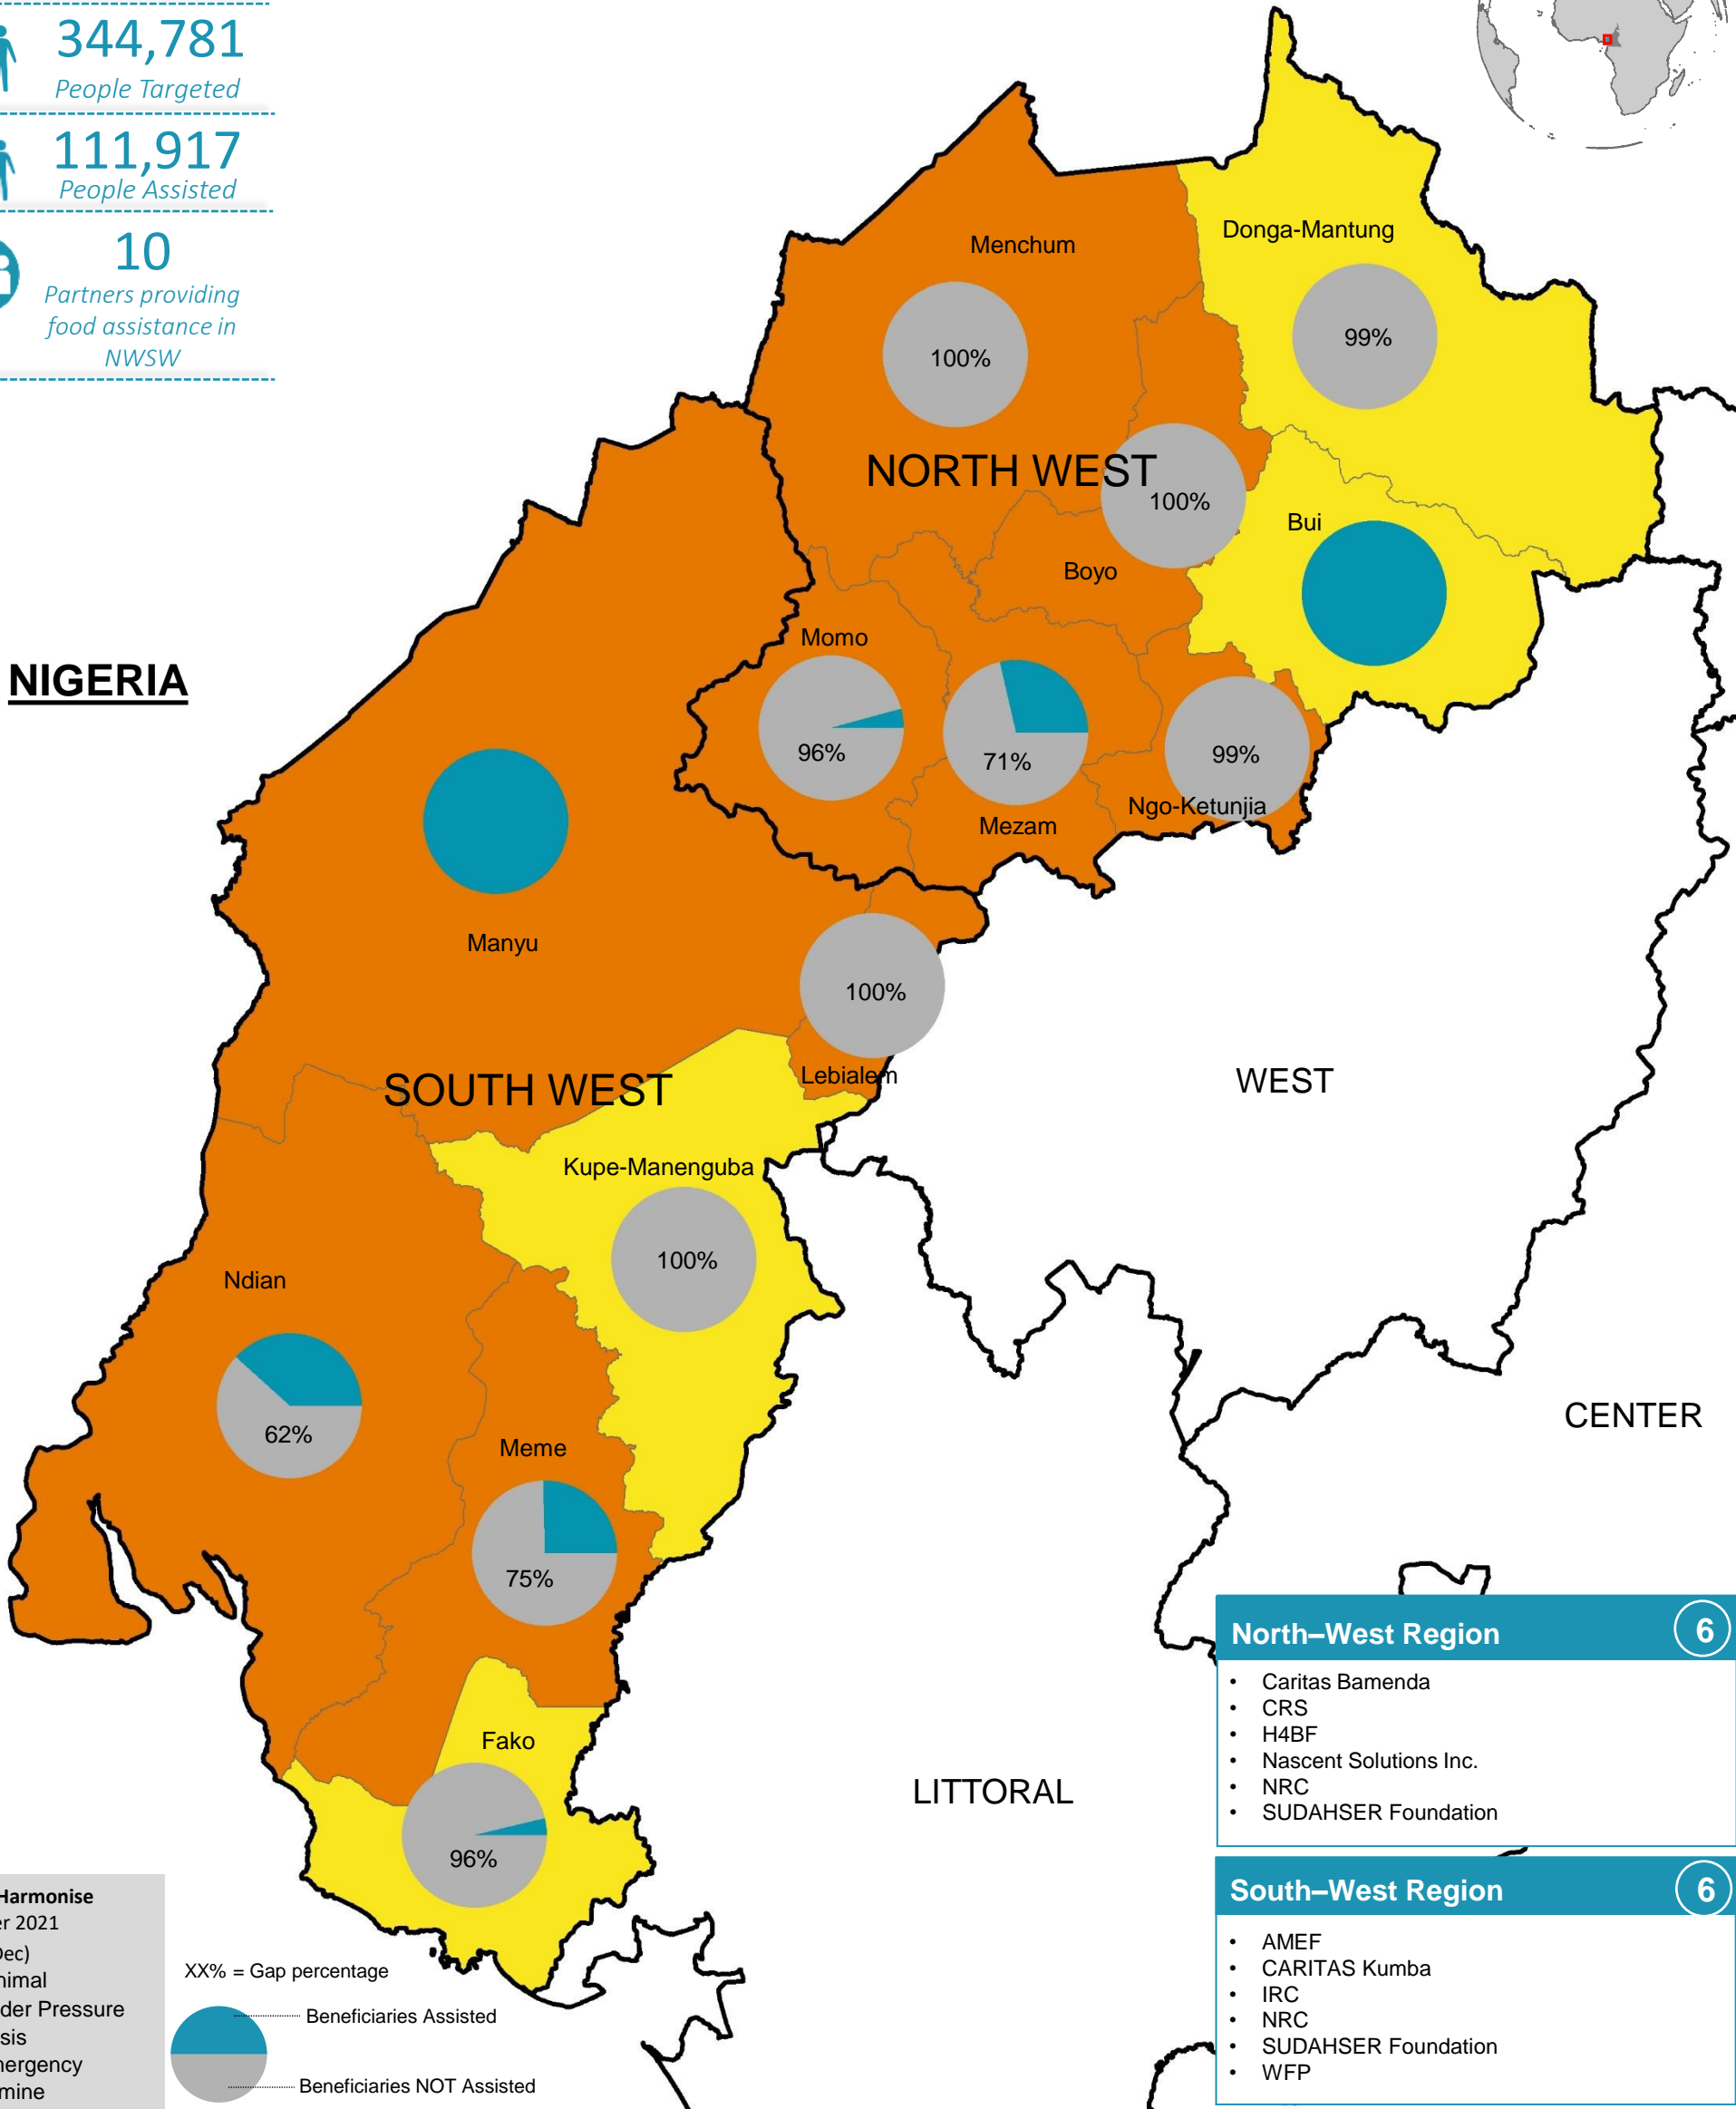

959,803
People in Need

344,781
People Targeted

111,917
People Assisted

10
Partners providing
food assistance in
NWSW

NIGERIA

North-West Region 6

- Caritas Bamenda
- CRS
- H4BF
- Nascent Solutions Inc.
- NRC
- SUDAHSER Foundation

South-West Region 6

- AMEF
- CARITAS Kumba
- IRC
- NRC
- SUDAHSER Foundation
- WFP

Cadre Harmonise
October 2021
(Oct-Dec)

- Minimal
- Under Pressure
- Crisis
- Emergency
- Famine

XX% = Gap percentage

Beneficiaries Assisted

Beneficiaries NOT Assisted

959,803
People in Need

61,503
People Targeted

32,009
People Assisted

20
Partners providing
agriculture & livelihood
assistance in NWSW

NIGERIA

North-West Region 13

- ASWEDO
- BARUDEV
- CAFEDO
- Caritas Bamenda
- COHESODEC
- FAO
- H4BF
- HALP Cameroon
- NRC
- RADA
- SIRDEP
- SHUMAS
- SUDAHSER Foundation

South-West Region 9

- AFRINET
- CEFORA
- EPDA
- FAO
- FIED
- IYEC
- MINADER SW
- NRC
- Reach Out

Cadre Harmonise
October 2021
(Oct-Dec)

- Minimal
- Under Pressure
- Crisis
- Emergency
- Famine

XX% = Gap percentage