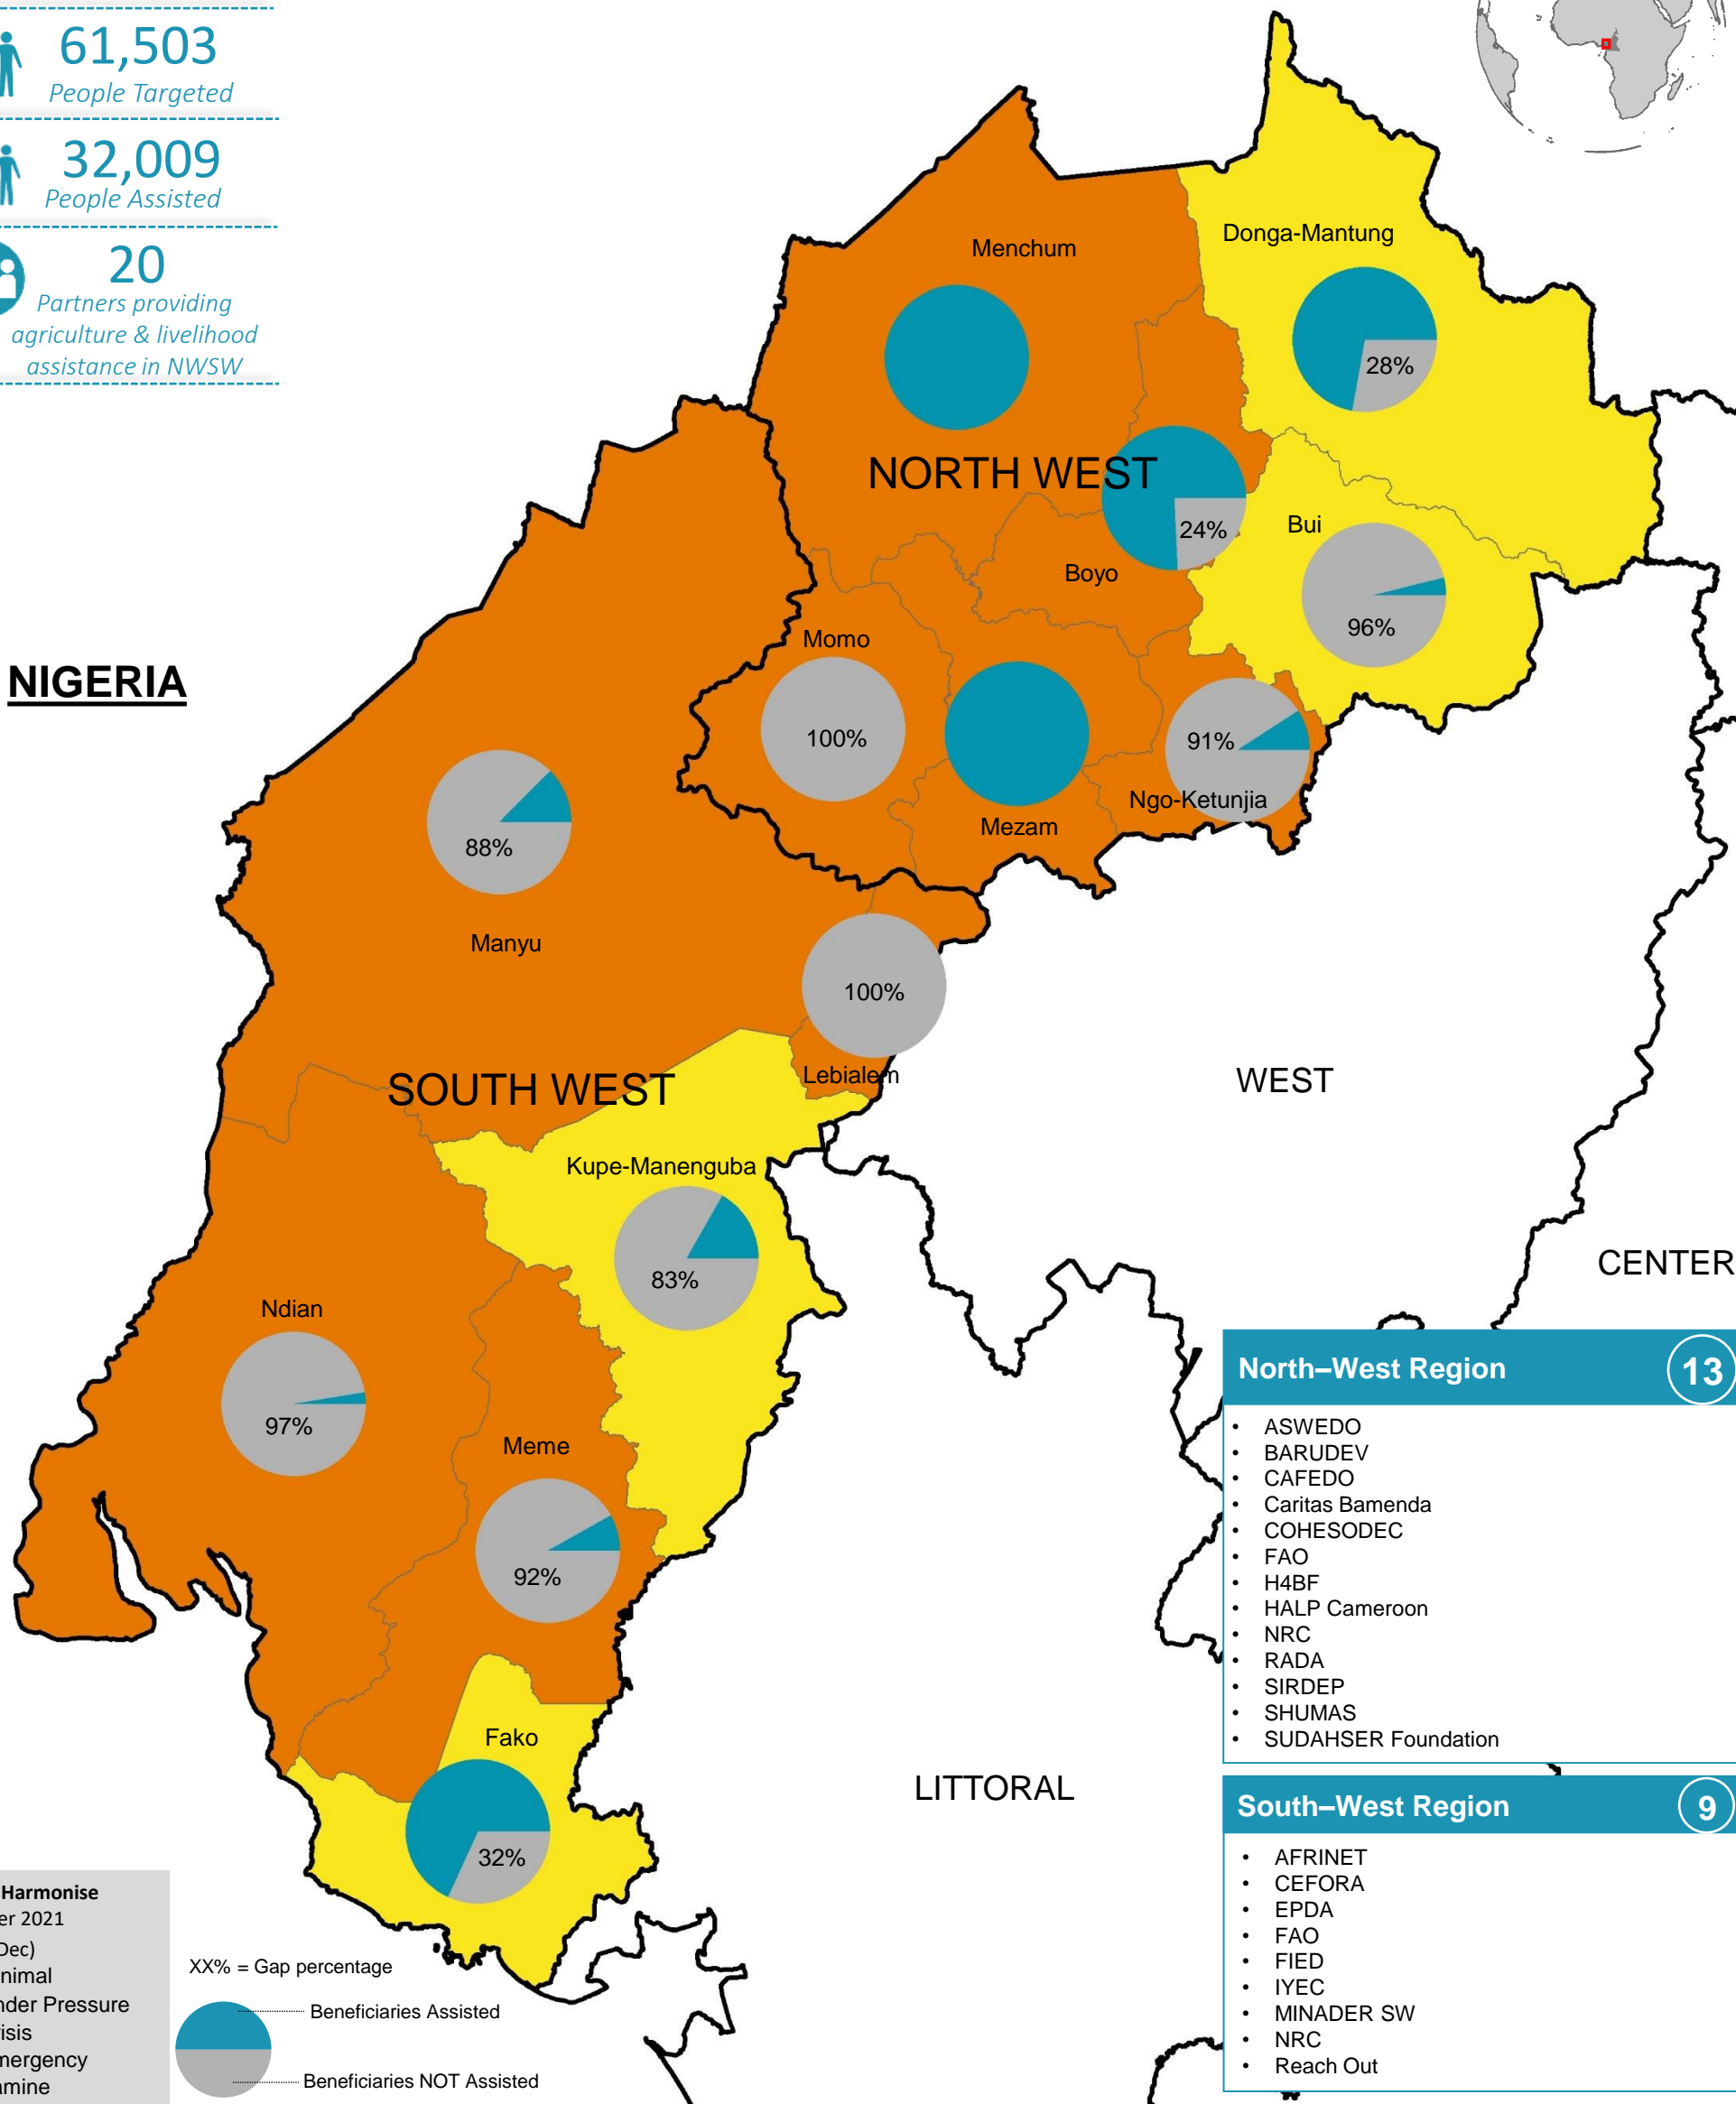

959,803
People in Need

344,781
People Targeted

111,917
People Assisted

10
Partners providing
food assistance in
NWSW

NIGERIA

North-West Region 6

- Caritas Bamenda
- CRS
- H4BF
- Nascent Solutions Inc.
- NRC
- SUDAHSER Foundation

South-West Region 6

- AMEF
- CARITAS Kumba
- IRC
- NRC
- SUDAHSER Foundation
- WFP

Cadre Harmonise
October 2021
(Oct-Dec)

- Minimal
- Under Pressure
- Crisis
- Emergency
- Famine

XX% = Gap percentage

Beneficiaries Assisted

Beneficiaries NOT Assisted

959,803
People in Need

61,503
People Targeted

32,009
People Assisted

20
Partners providing
agriculture & livelihood
assistance in NWSW

NIGERIA

North-West Region 13

- ASWEDO
- BARUDEV
- CAFEDO
- Caritas Bamenda
- COHESODEC
- FAO
- H4BF
- HALP Cameroon
- NRC
- RADA
- SIRDEP
- SHUMAS
- SUDAHSER Foundation

South-West Region 9

- AFRINET
- CEFORA
- EPDA
- FAO
- FIED
- IYEC
- MINADER SW
- NRC
- Reach Out

Cadre Harmonise
October 2021
(Oct-Dec)

- Minimal
- Under Pressure
- Crisis
- Emergency
- Famine

XX% = Gap percentage