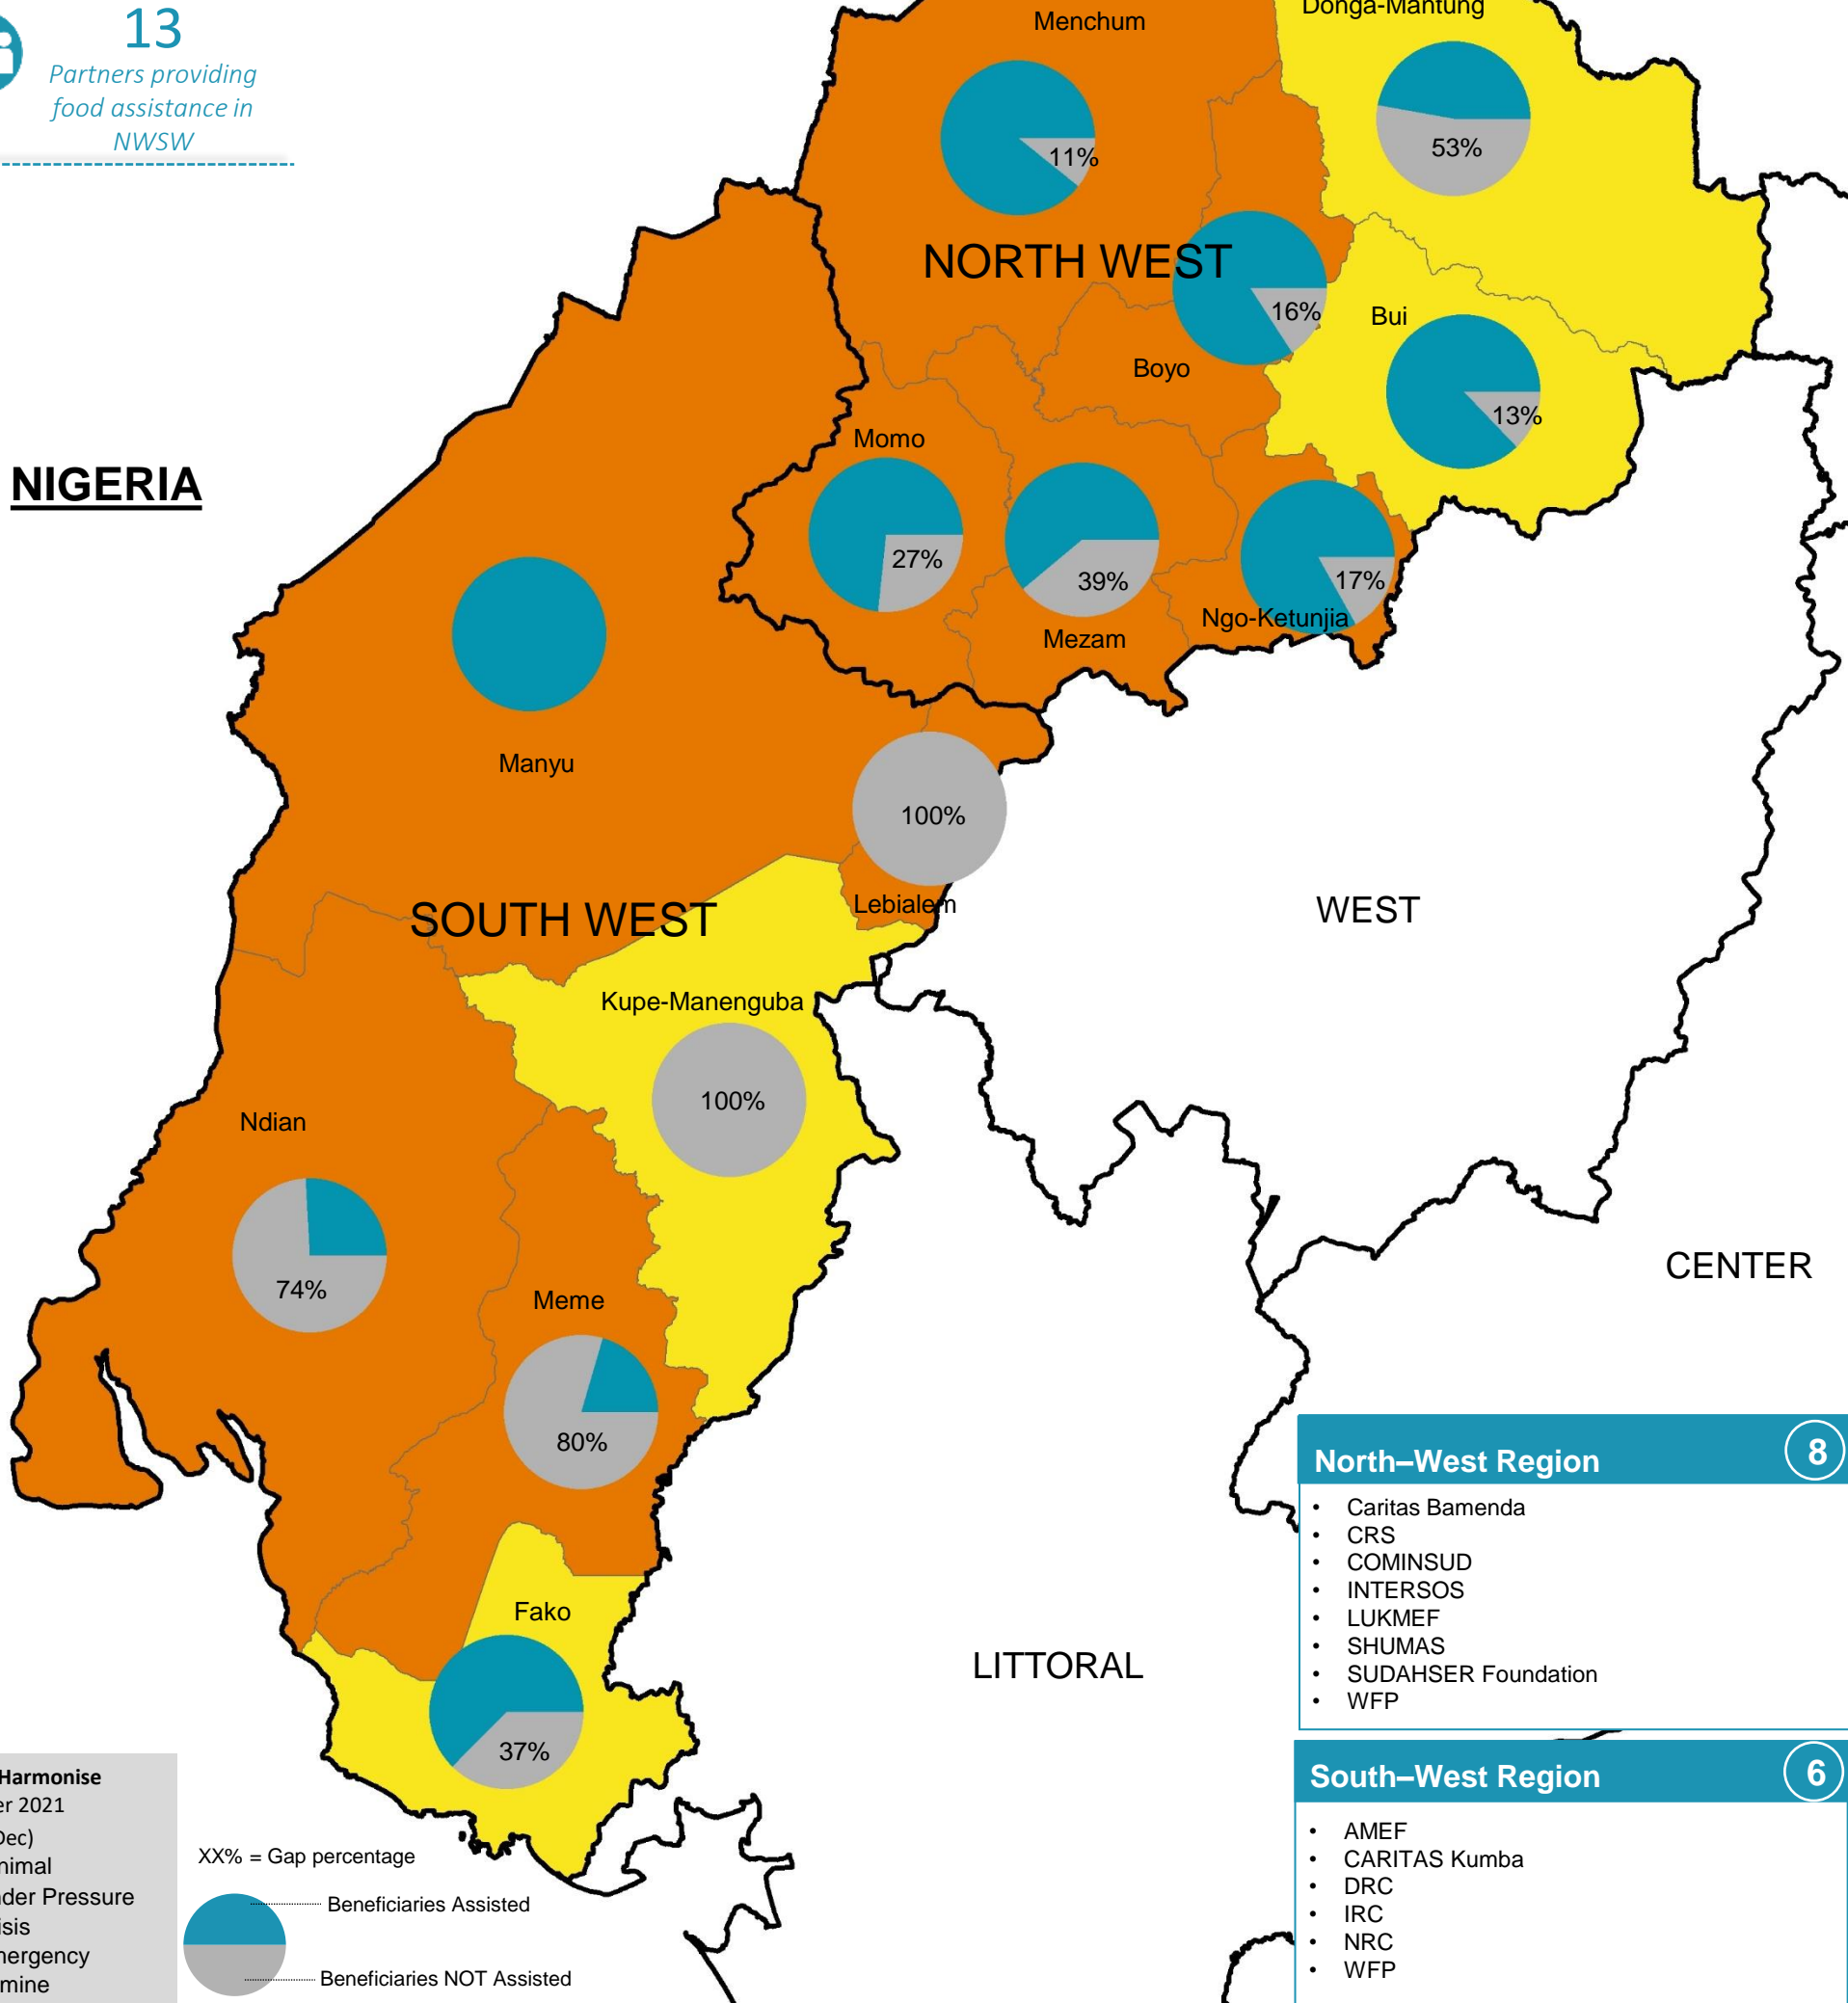

959,803
People in Need

344,781
People Targeted

219,423
People Assisted

13
Partners providing food assistance in NWSW

NIGERIA

North-West Region 8

- Caritas Bamenda
- CRS
- COMINSUD
- INTERSOS
- LUKMEF
- SHUMAS
- SUDAHSER Foundation
- WFP

South-West Region 6

- AMEF
- CARITAS Kumba
- DRC
- IRC
- NRC
- WFP

Cadre Harmonise
October 2021
(Oct-Dec)

- Minimal
- Under Pressure
- Crisis
- Emergency
- Famine

XX% = Gap percentage

Beneficiaries Assisted

Beneficiaries NOT Assisted

959,803
People in Need

61,503
People Targeted

26,254
People Assisted

18
Partners providing
agriculture & livelihood
assistance in NWSW

NIGERIA

- North-West Region** 10
- ASWEDO
 - BARUDEV
 - CAFEDO
 - COHESODEC
 - H4BF
 - HALP Cameroon
 - NRC
 - RADA
 - SHUMAS
 - SUDAHSER Foundation

- South-West Region** 8
- AFRINET
 - CEFORA
 - EPDA
 - FAO
 - FIED
 - IYEC
 - MINADER SW
 - Reach Out

Cadre Harmonise
October 2021
(Oct-Dec)

- Minimal
- Under Pressure
- Crisis
- Emergency
- Famine

XX% = Gap percentage