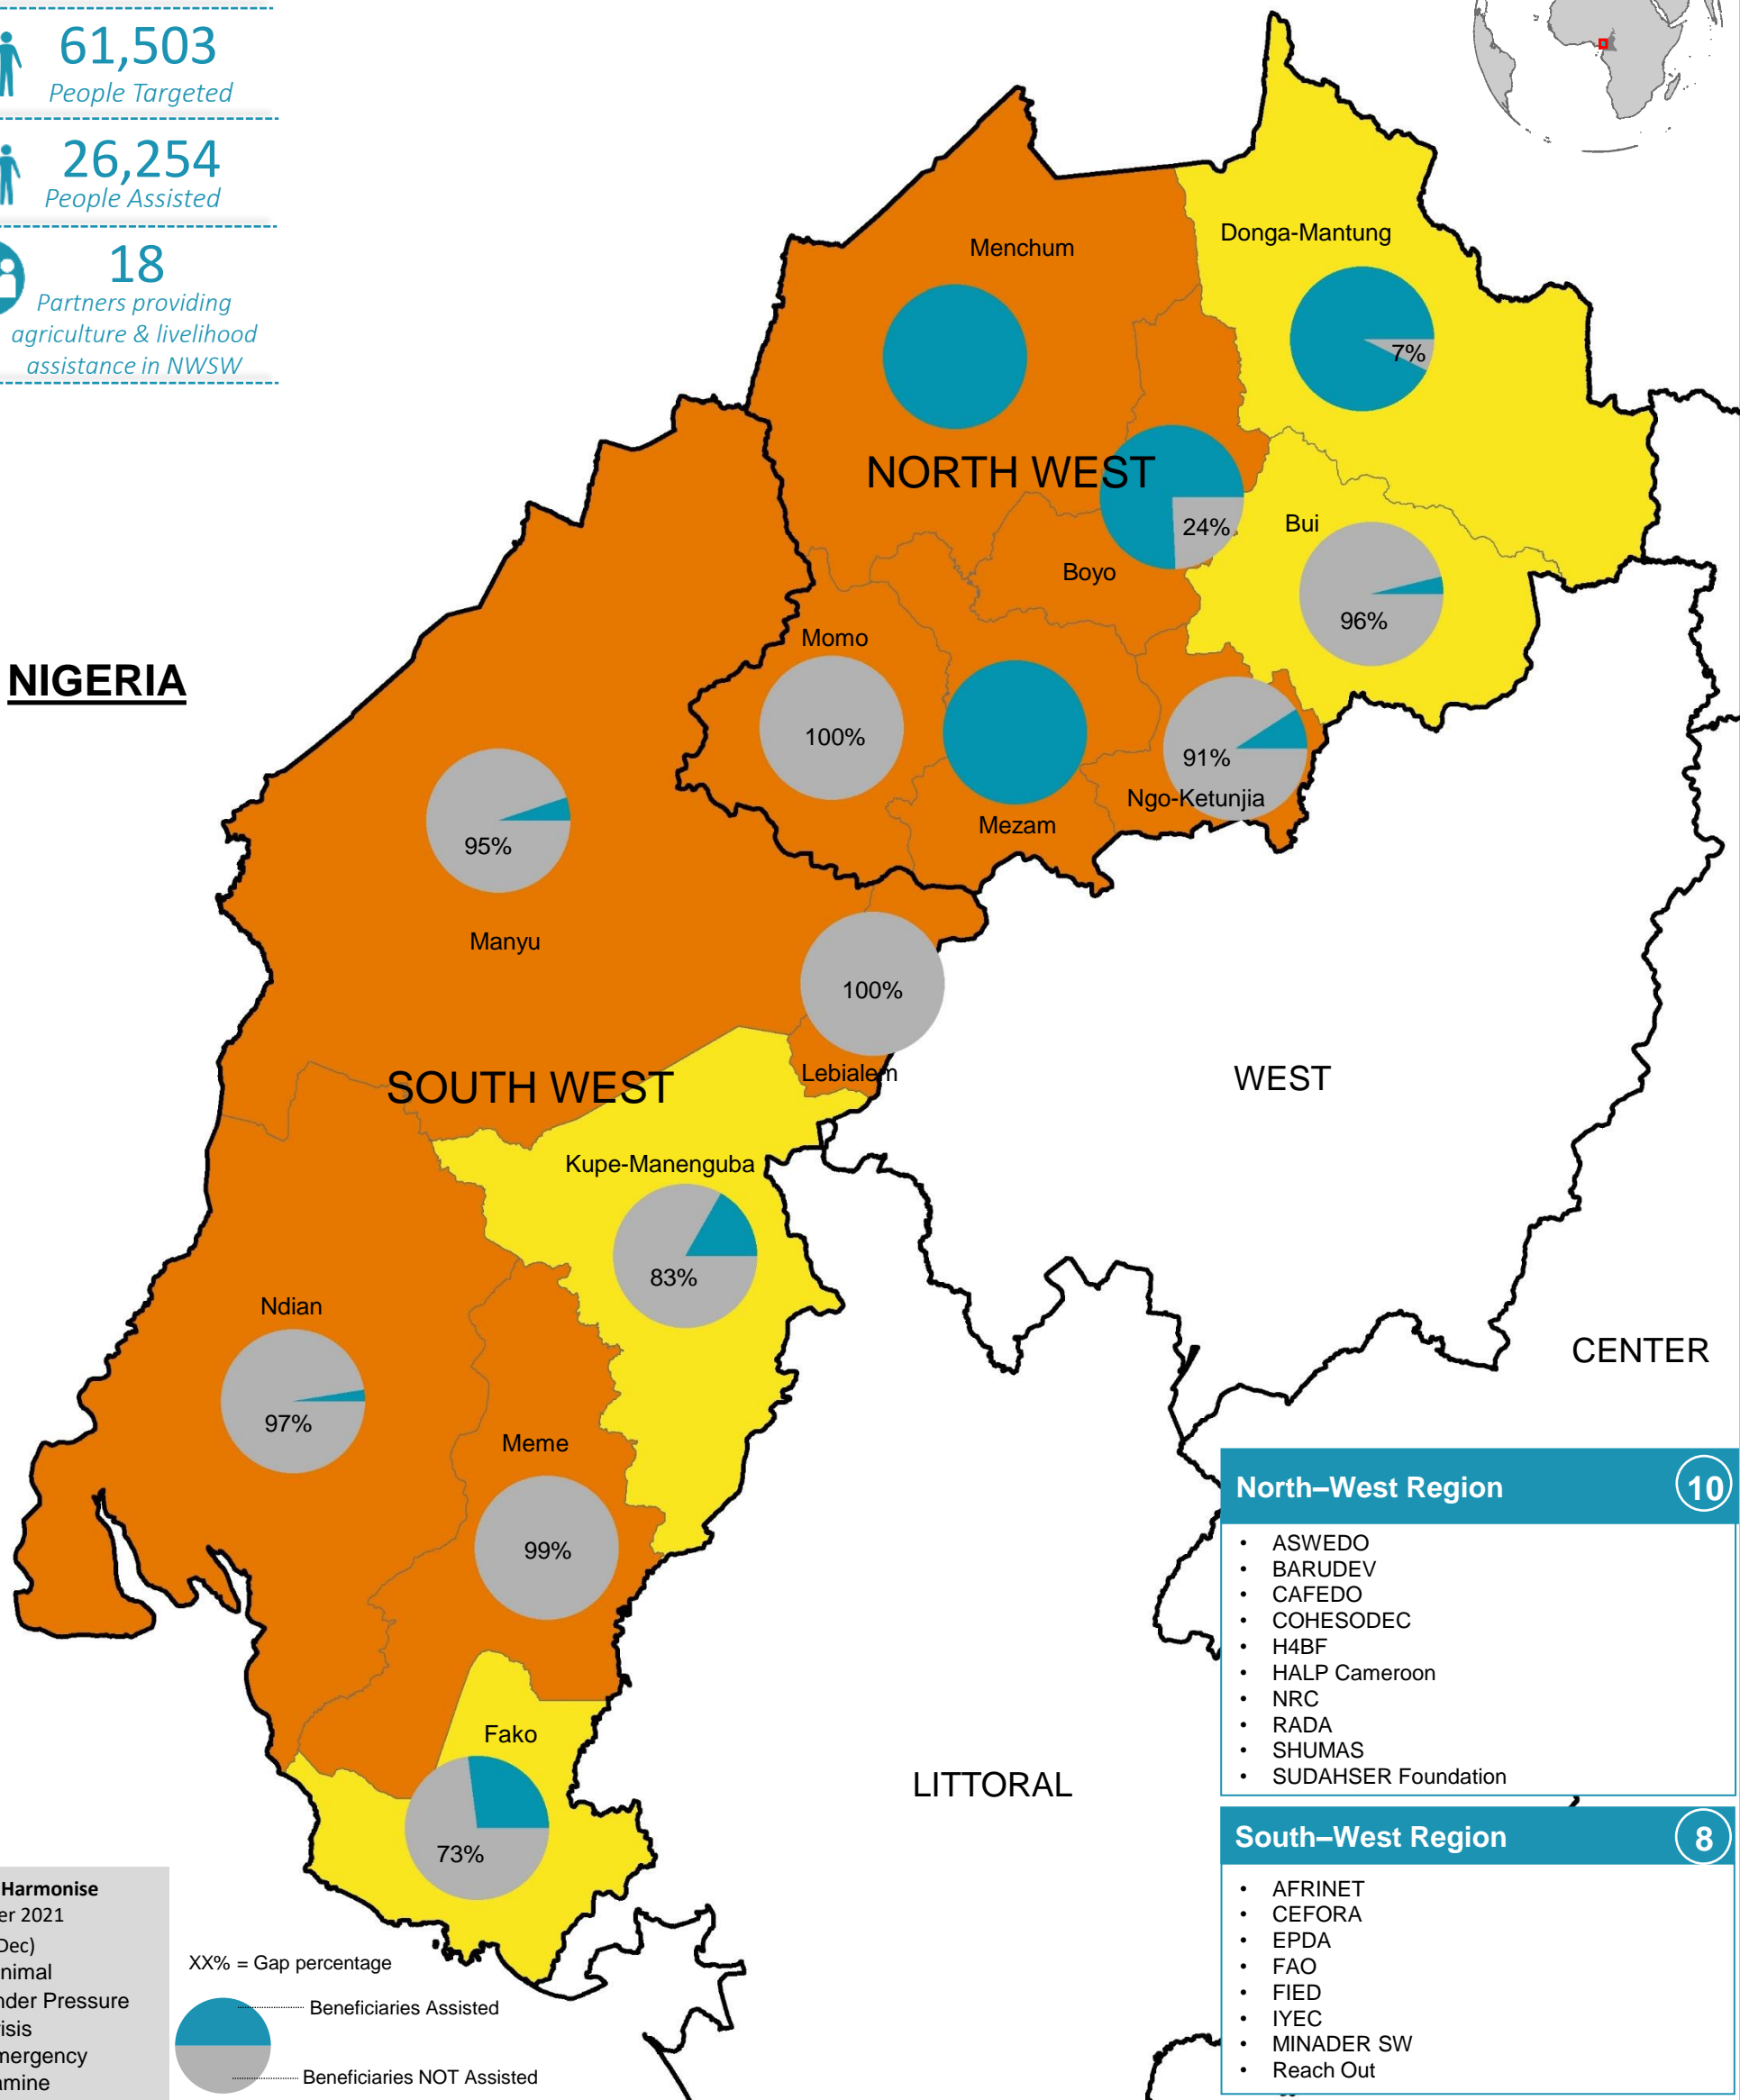

959,803
People in Need

344,781
People Targeted

219,423
People Assisted

13
Partners providing food assistance in NWSW

NIGERIA

North-West Region 8

- Caritas Bamenda
- CRS
- COMINSUD
- INTERSOS
- LUKMEF
- SHUMAS
- SUDAHSER Foundation
- WFP

South-West Region 6

- AMEF
- CARITAS Kumba
- DRC
- IRC
- NRC
- WFP

Cadre Harmonise
October 2021
(Oct-Dec)

- Minimal
- Under Pressure
- Crisis
- Emergency
- Famine

XX% = Gap percentage

Beneficiaries Assisted

Beneficiaries NOT Assisted

959,803
People in Need

61,503
People Targeted

26,254
People Assisted

18
Partners providing
agriculture & livelihood
assistance in NWSW

NIGERIA

- North-West Region** 10
- ASWEDO
 - BARUDEV
 - CAFEDO
 - COHESODEC
 - H4BF
 - HALP Cameroon
 - NRC
 - RADA
 - SHUMAS
 - SUDAHSER Foundation

- South-West Region** 8
- AFRINET
 - CEFORA
 - EPDA
 - FAO
 - FIED
 - IYEC
 - MINADER SW
 - Reach Out

Cadre Harmonise
October 2021
(Oct-Dec)

- Minimal
- Under Pressure
- Crisis
- Emergency
- Famine

XX% = Gap percentage