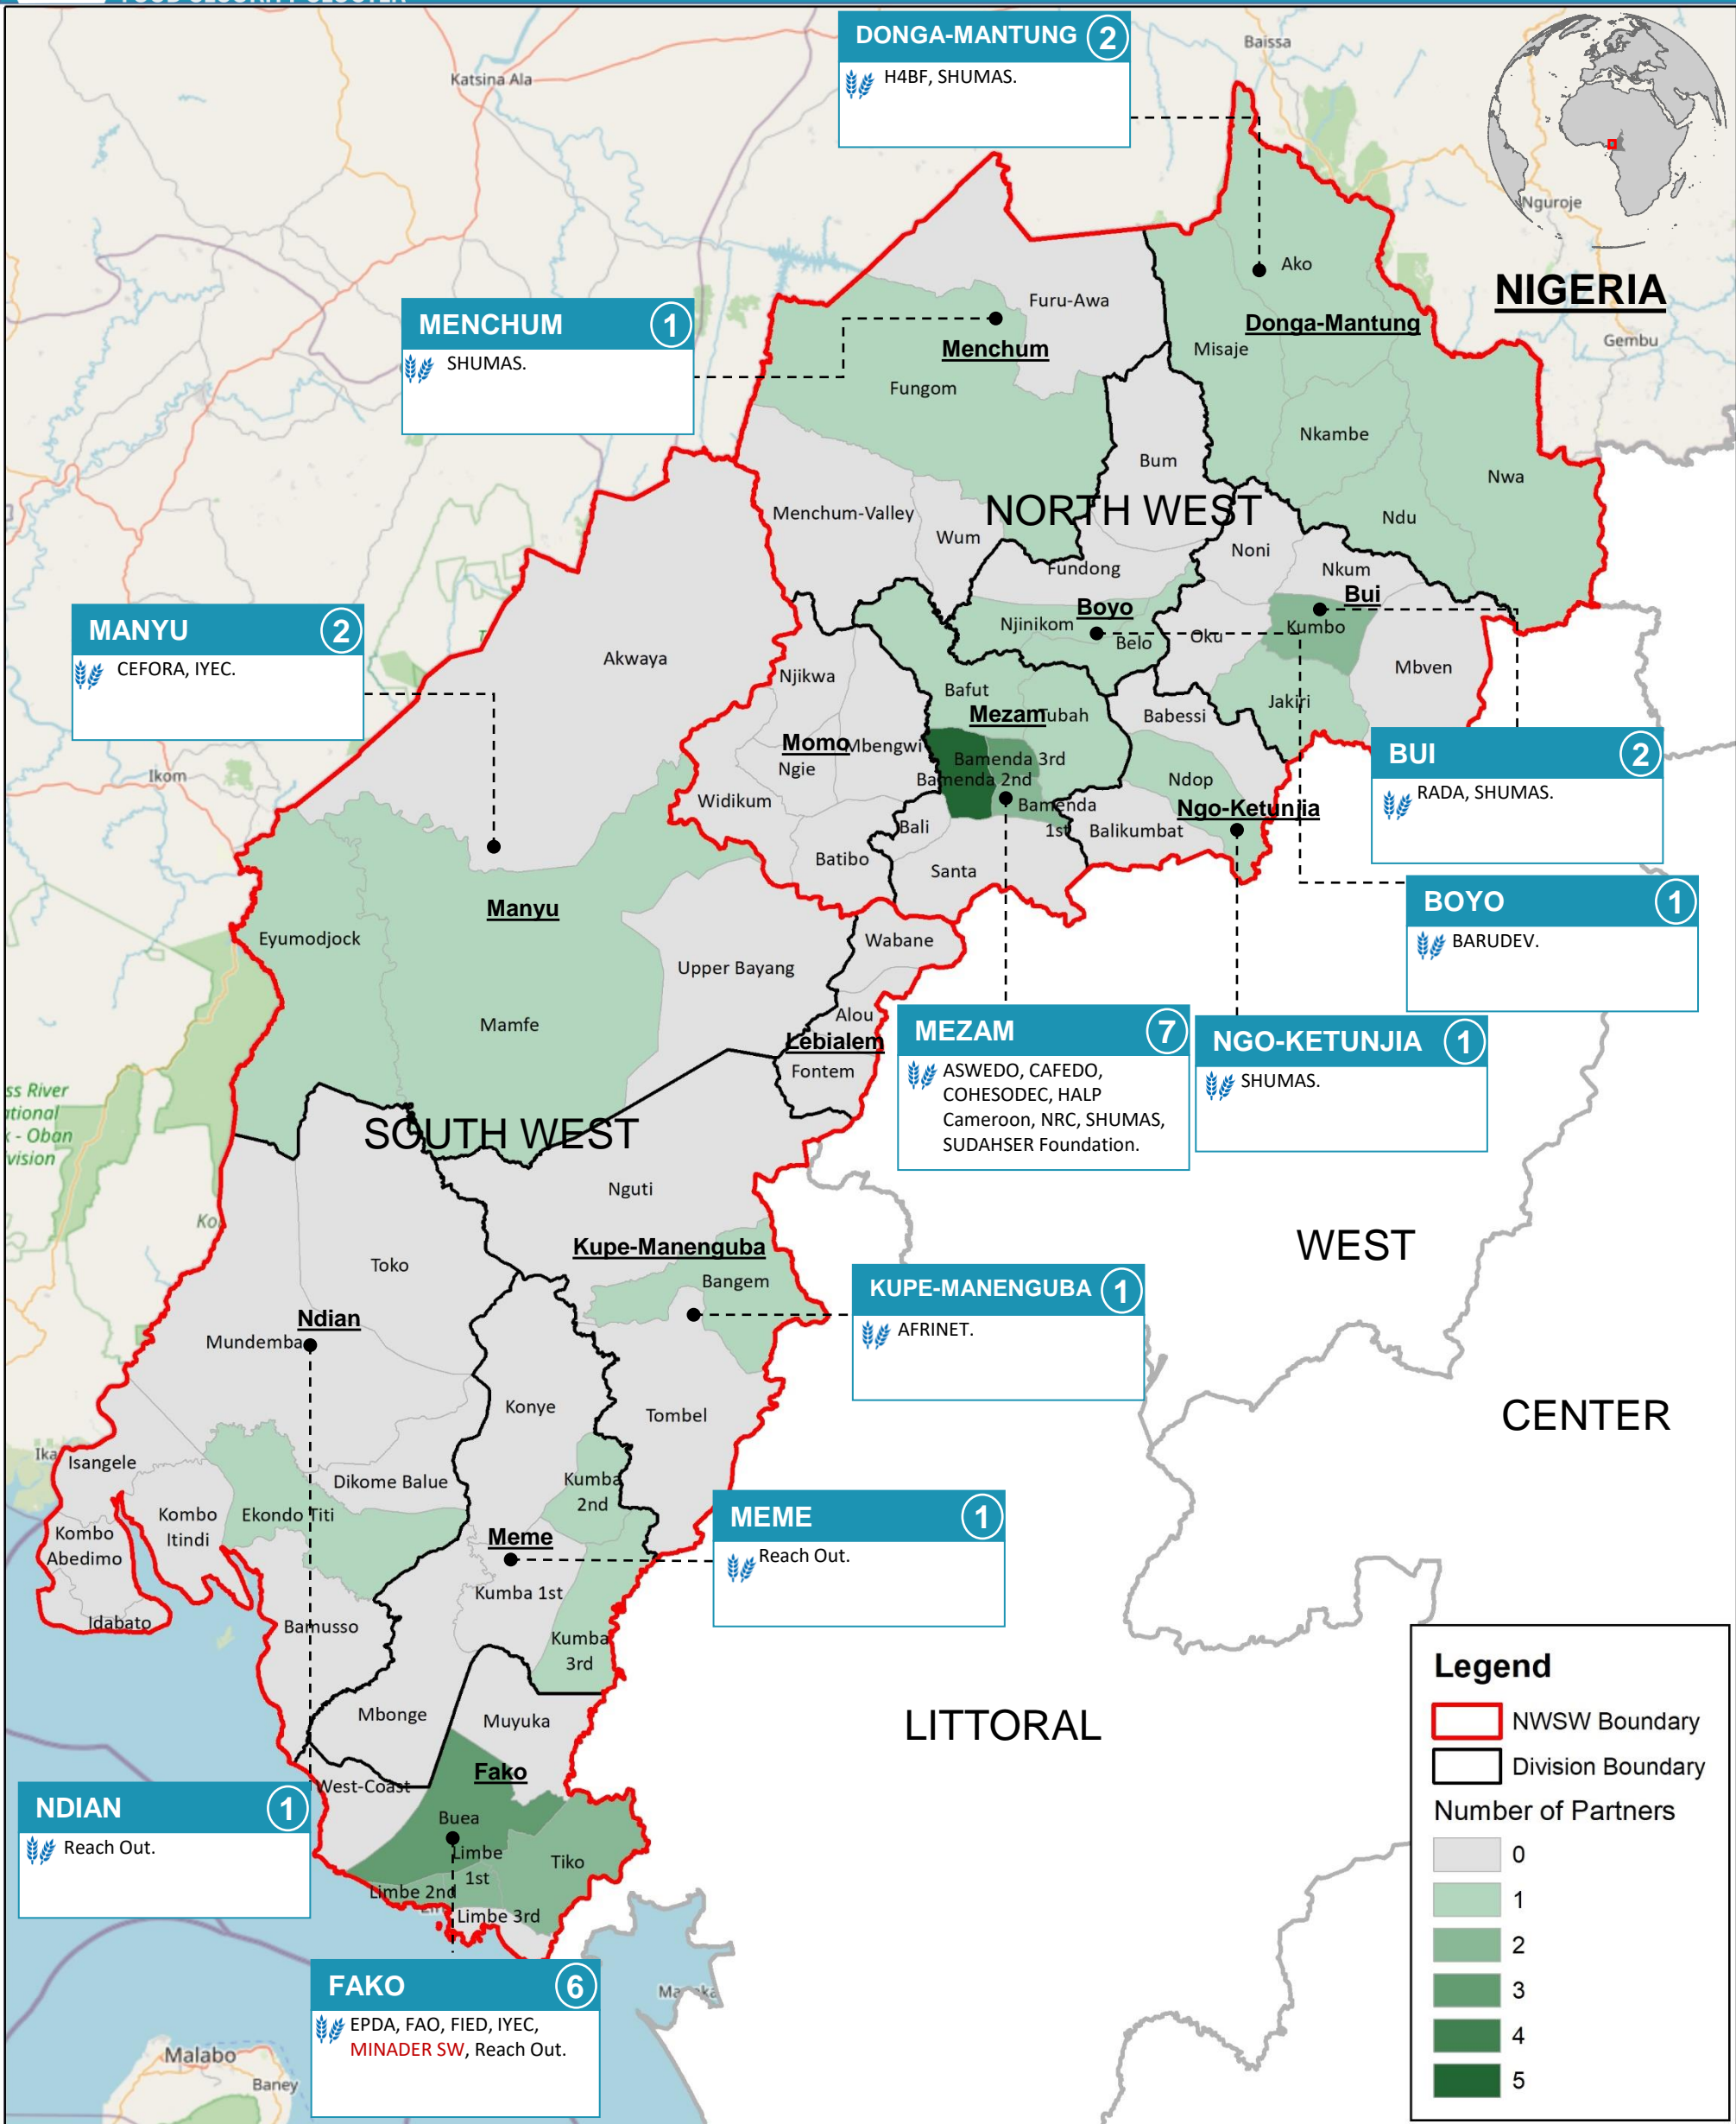

The FSC response is coordinated by Food and Agriculture Organization (FAO) and World Food Programme (WFP) with NRC.

Disclaimer: This dashboard captures information available at the moment of production based on partners' reporting.

Production date: 14-November-2021
Data sources: FSC 5Ws data for March 2021 /FSC Partners

XXXXXX – Refers to organizations implementing for FAO and/or WFP.

Contact: NWSW Cameroon Food Security Cluster
info.cameroon@fcluster.org