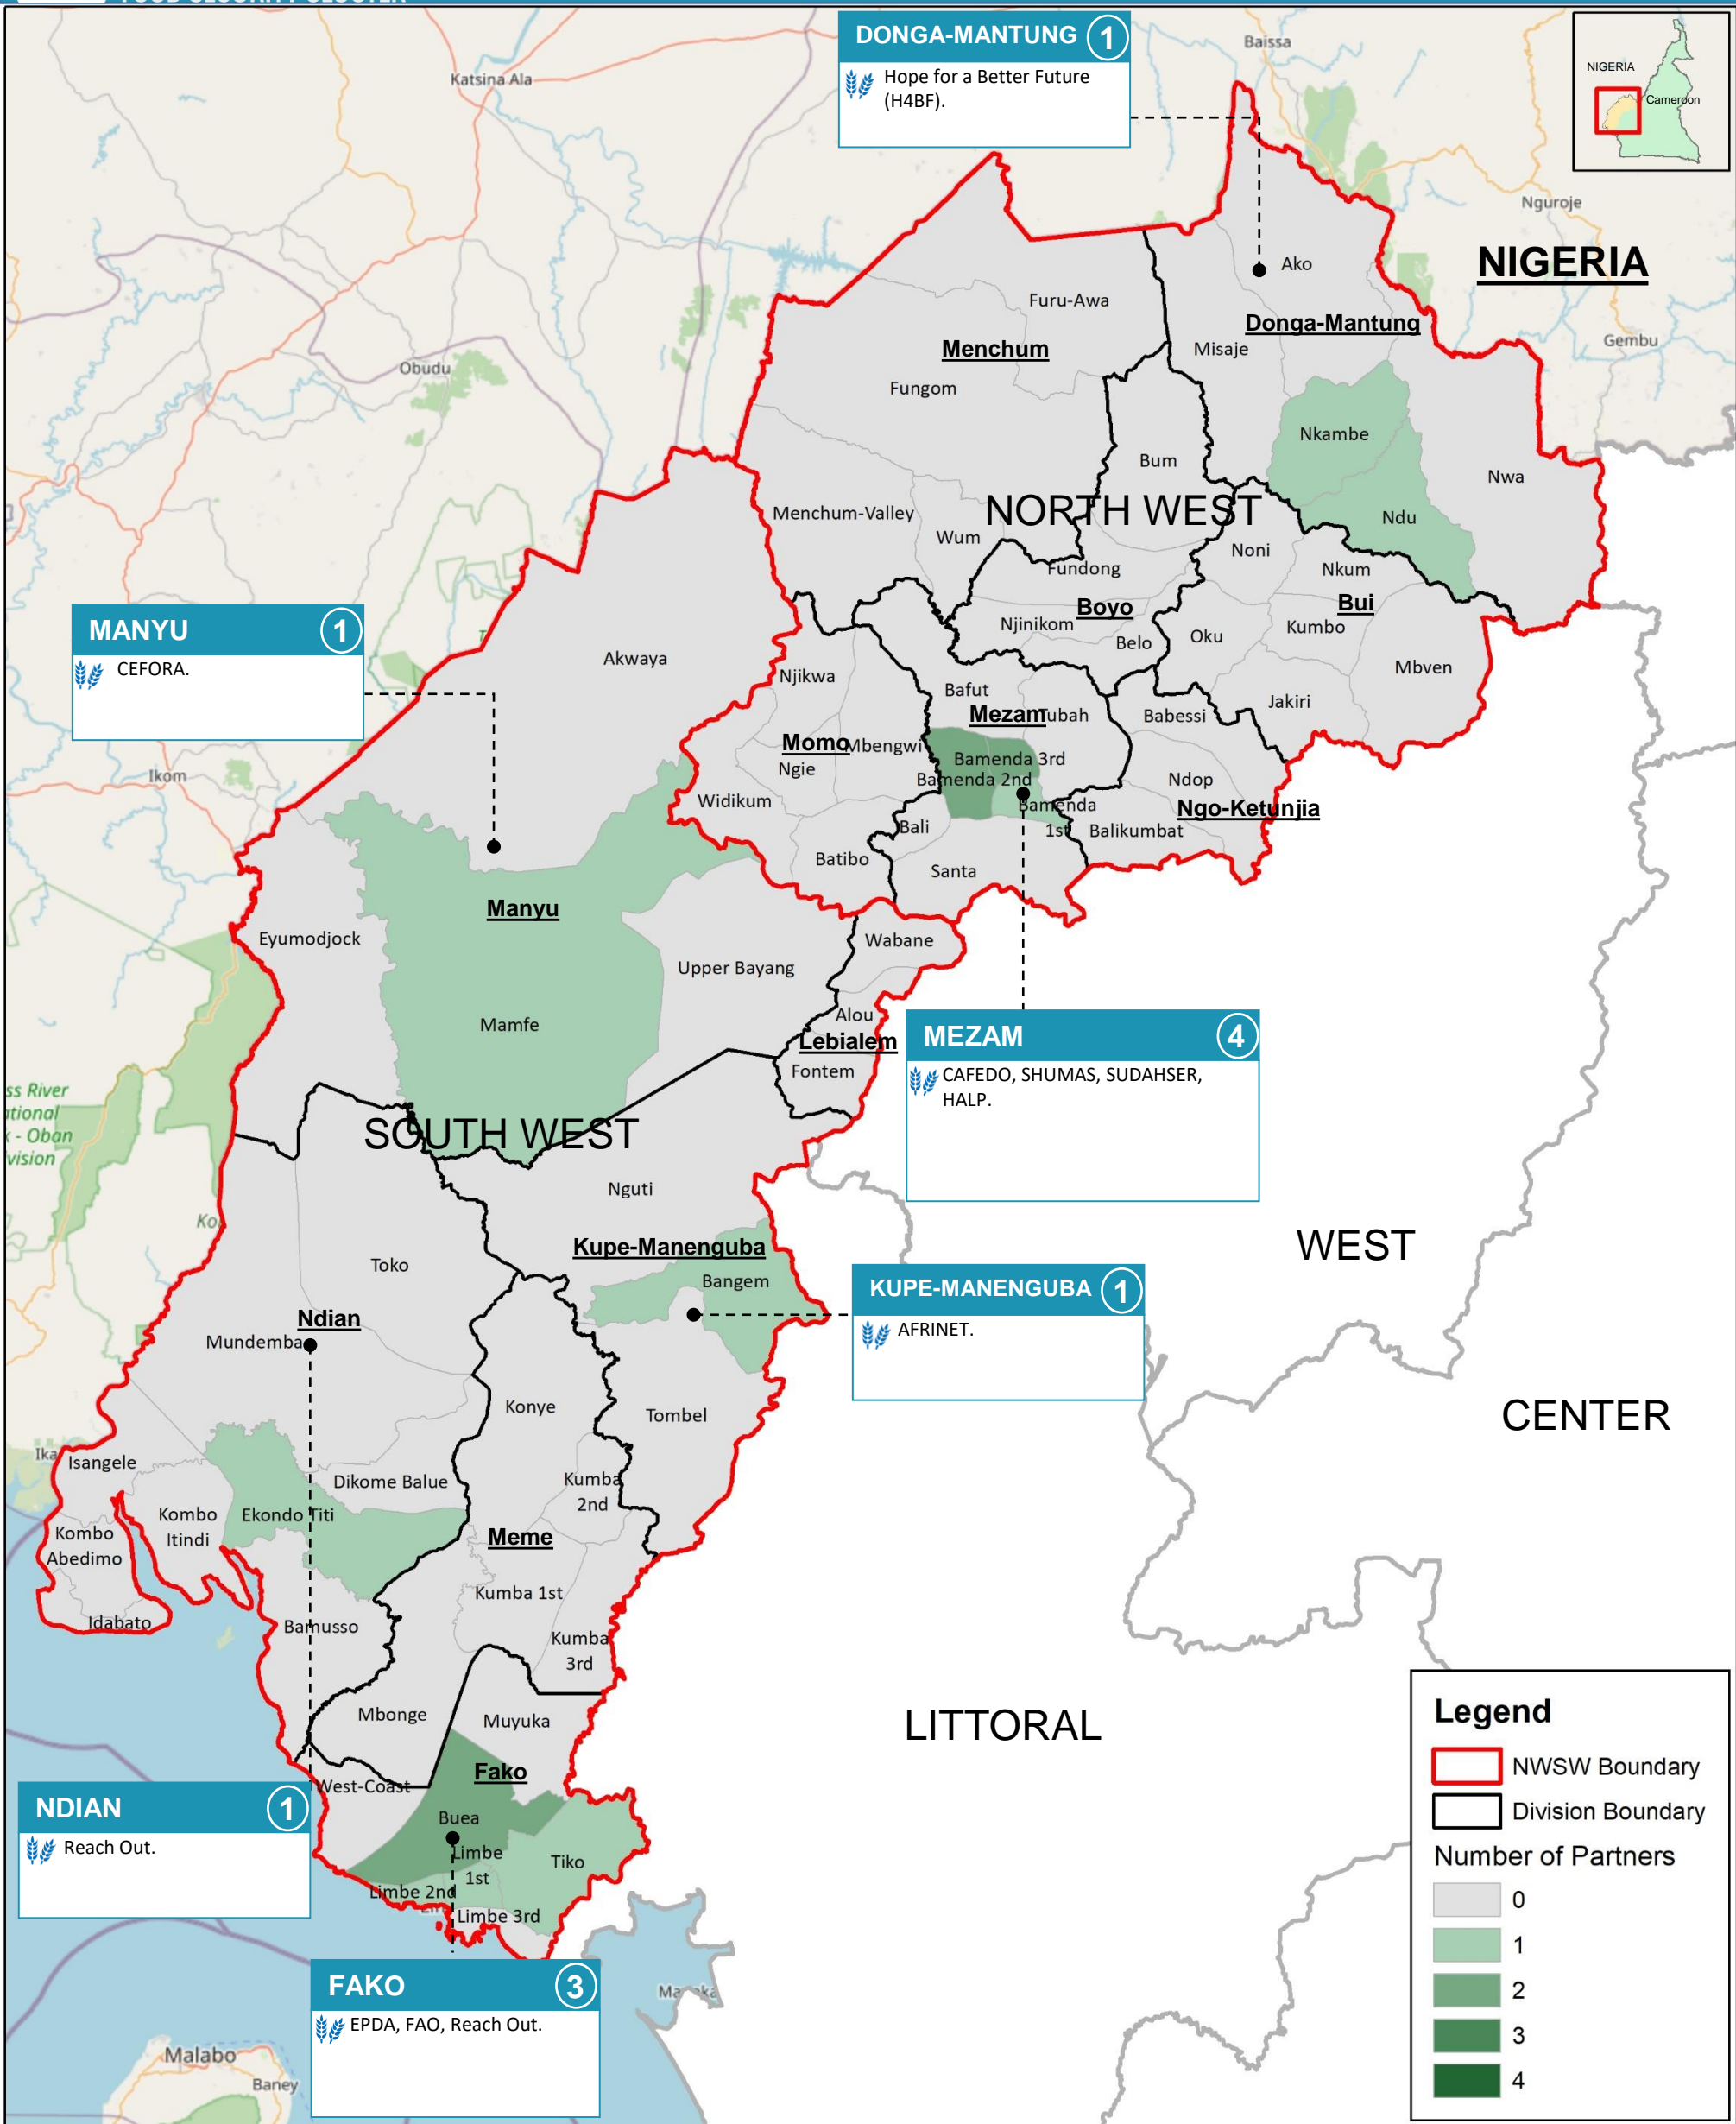

The FSC response is coordinated by Food and Agriculture Organization (FAO) and World Food Programme (WFP) with CRS.

Disclaimer: This dashboard captures information available at the moment of production based on partners' reporting.

DONGA-MANTUNG 1
Hope for a Better Future (H4BF).

MANYU 1
CEFORA.

MEZAM 4
CAFEDO, SHUMAS, SUDAHSER, HALP.

KUPE-MANENGUBA 1
AFRINET.

NDIAN 1
Reach Out.

FAKO 3
EPDA, FAO, Reach Out.

Legend

- NWSW Boundary
- Division Boundary