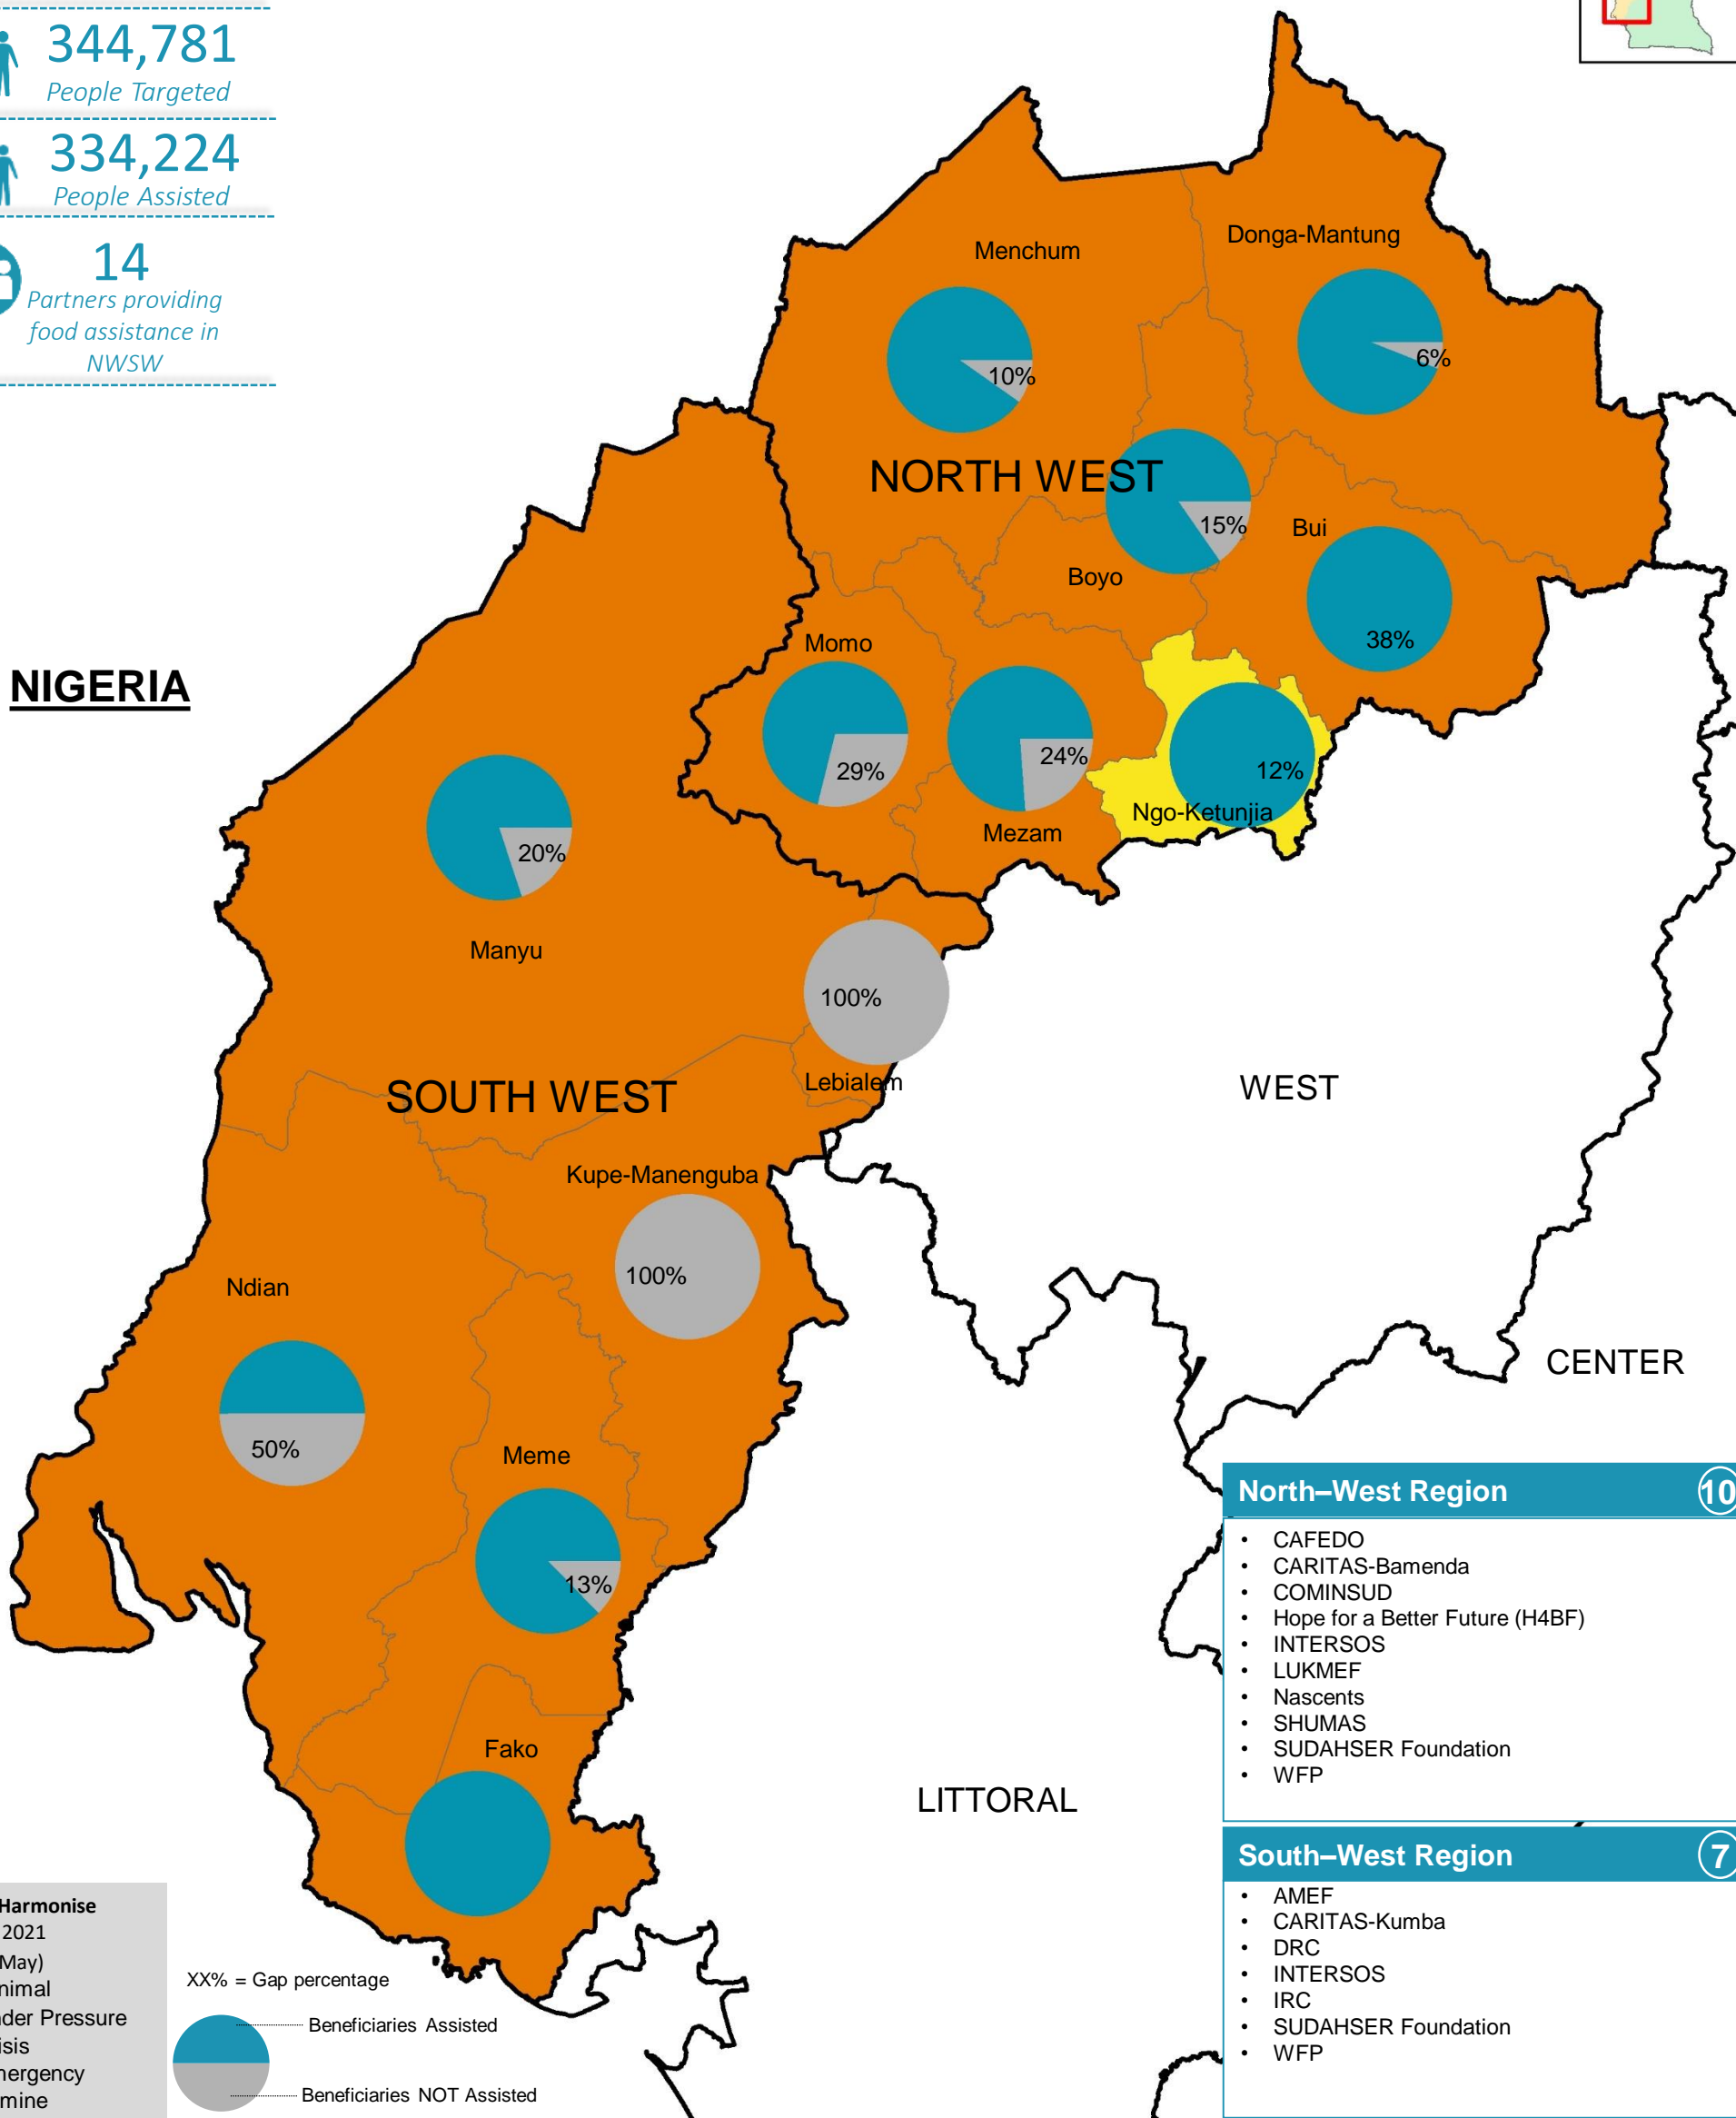

959,803
People in Need

344,781
People Targeted

334,224
People Assisted

14
Partners providing food assistance in NWSW

NIGERIA

- North-West Region** (10)
- CAFEDO
 - CARITAS-Bamenda
 - COMINSUD
 - Hope for a Better Future (H4BF)
 - INTERSOS
 - LUKMEF
 - Nascents
 - SHUMAS
 - SUDAHSER Foundation
 - WFP
- South-West Region** (7)
- AMEF
 - CARITAS-Kumba
 - DRC
 - INTERSOS
 - IRC
 - SUDAHSER Foundation
 - WFP

Cadre Harmonise
March 2021
(Mar-May)

- Minimal
- Under Pressure
- Crisis
- Emergency
- Famine

XX% = Gap percentage

Beneficiaries Assisted

Beneficiaries NOT Assisted

959,803
People in Need

61,503
People Targeted

2,193
People Assisted

9
Partners providing
agriculture & livelihood
assistance in NWSW

NIGERIA

North-West Region 5

- CAFEDO
- HALP Cameroon
- Help for a Better Future (H4BF)
- SHUMAS
- SUDAHSER Foundation

South-West Region 4

- AFRINET
- CEFORA
- EPDA
- Reach Out

Cadre Harmonise
March 2021
(Mar-May)

- Minimal
- Under Pressure
- Crisis
- Emergency
- Famine

XX% = Gap percentage