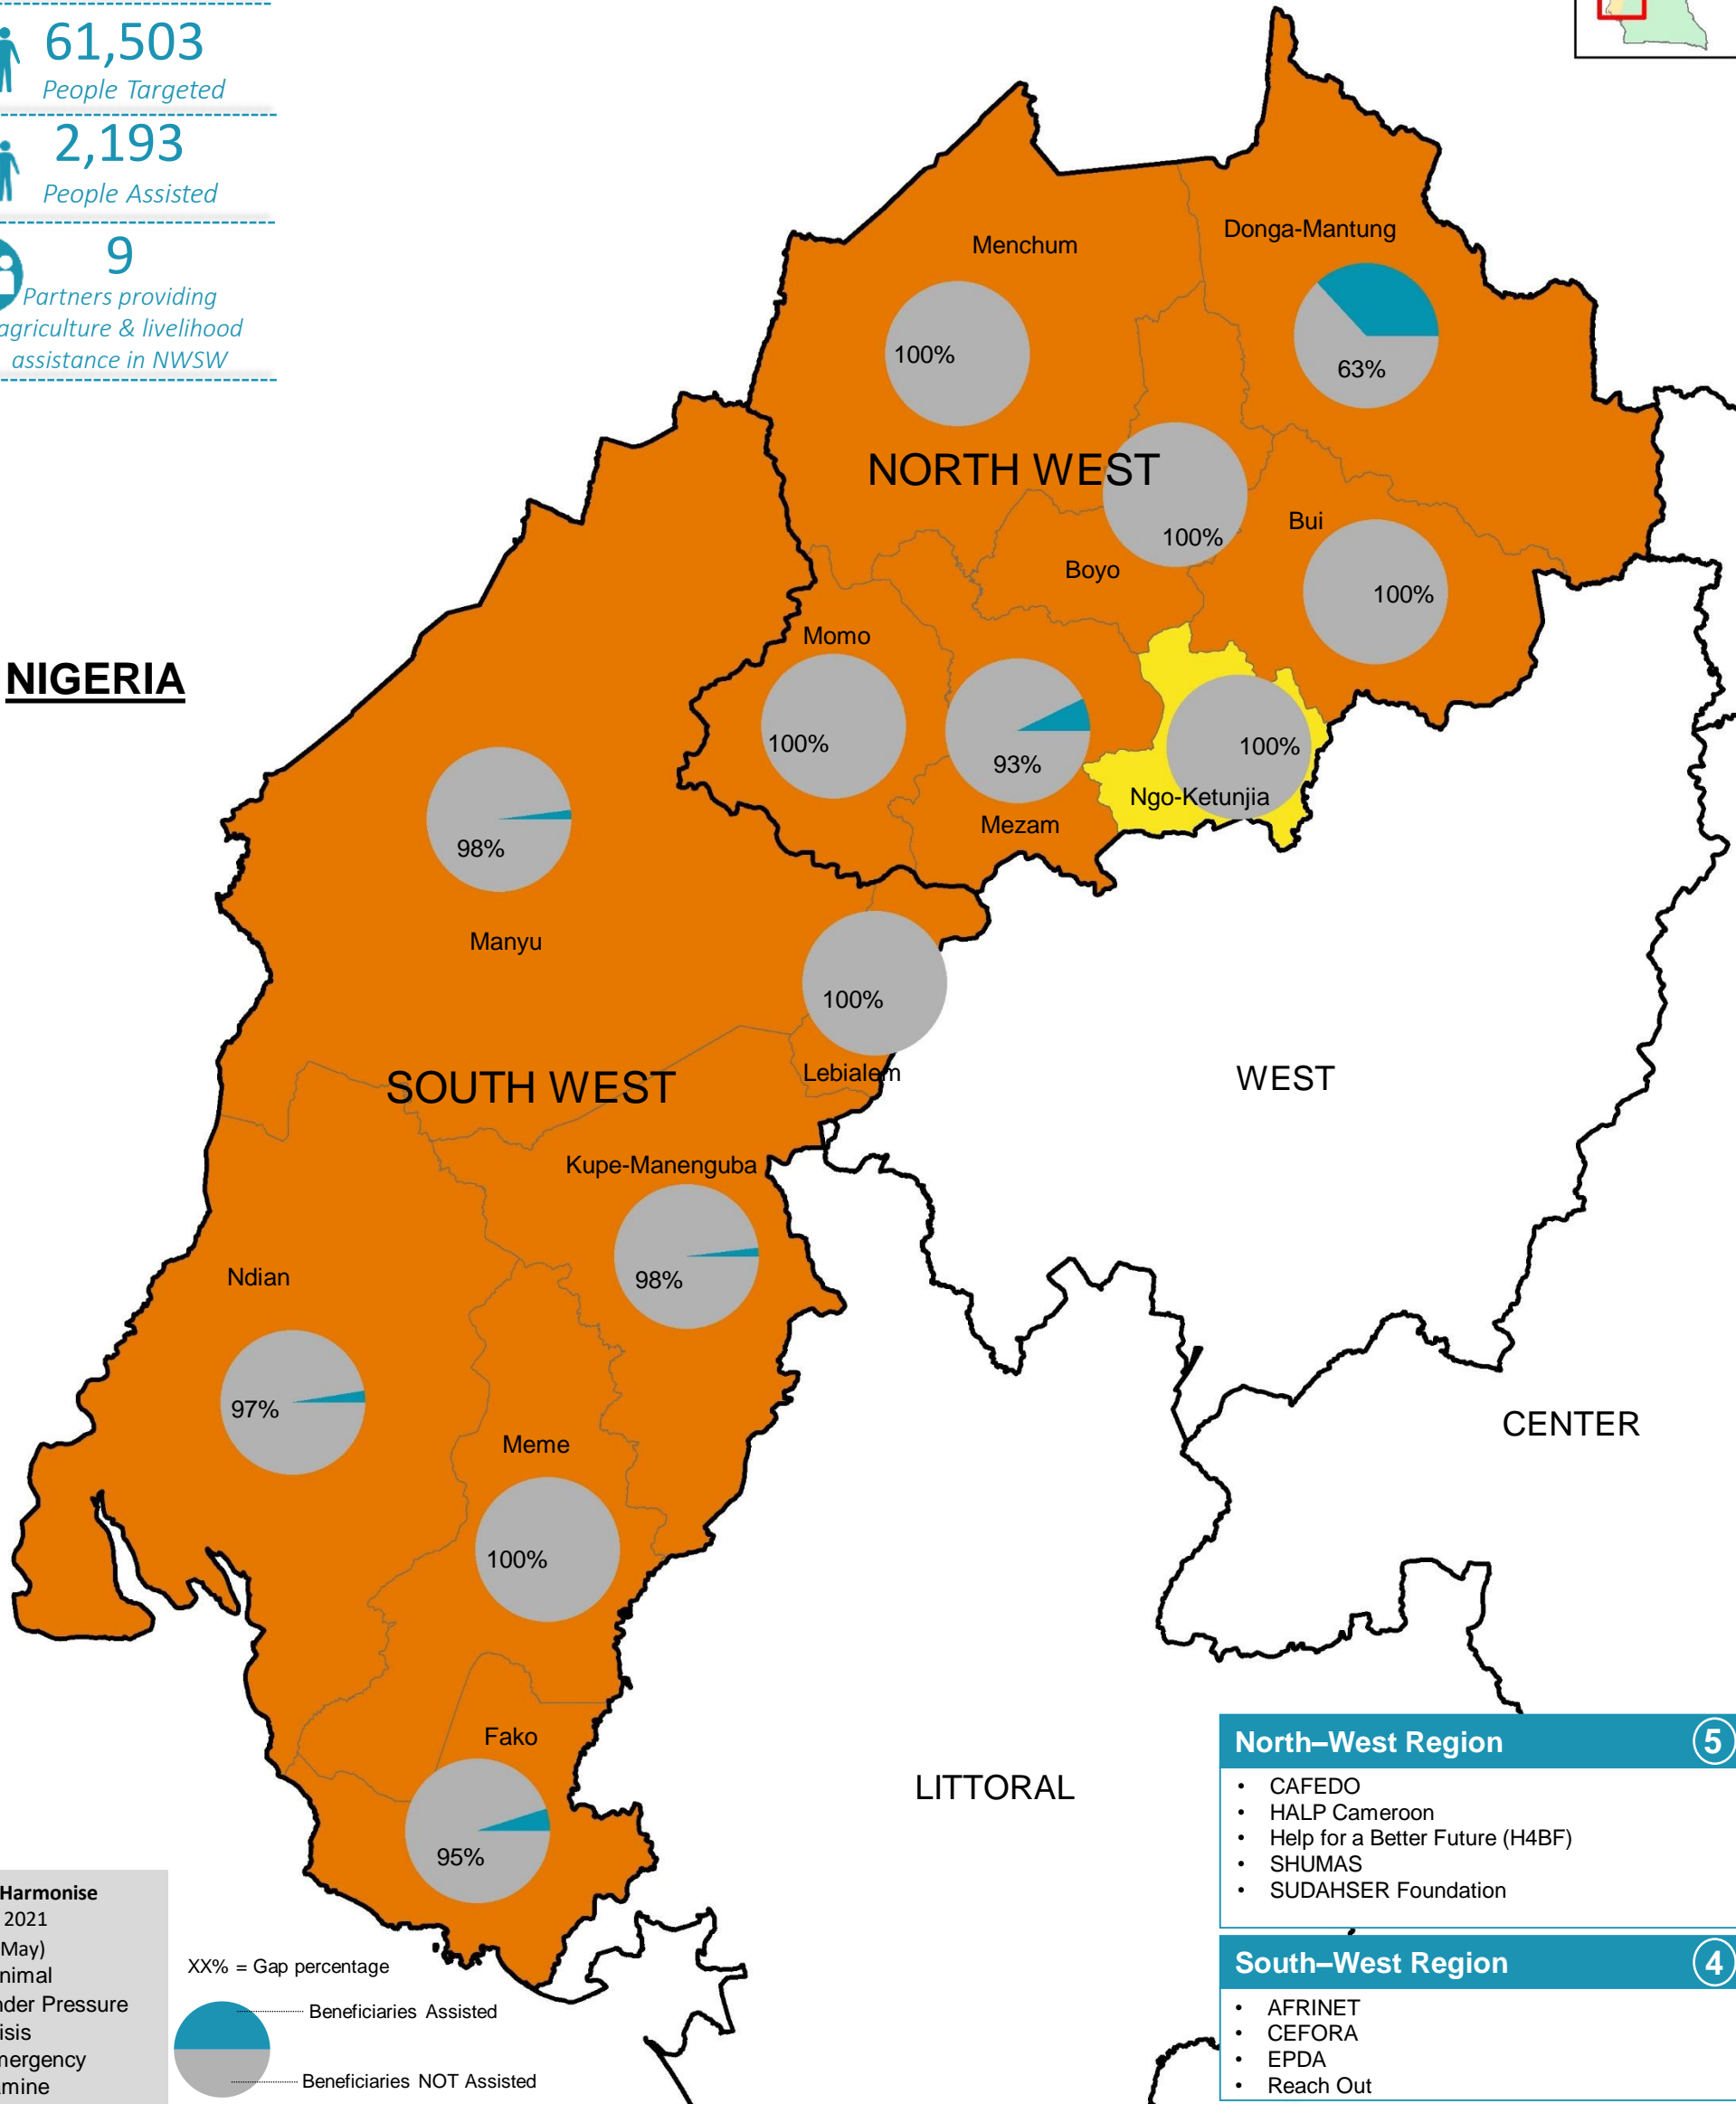

959,803
People in Need

344,781
People Targeted

334,224
People Assisted

14
Partners providing food assistance in NWSW

NIGERIA

- North-West Region** (10)
- CAFEDO
 - CARITAS-Bamenda
 - COMINSUD
 - Hope for a Better Future (H4BF)
 - INTERSOS
 - LUKMEF
 - Nascents
 - SHUMAS
 - SUDAHSER Foundation
 - WFP
- South-West Region** (7)
- AMEF
 - CARITAS-Kumba
 - DRC
 - INTERSOS
 - IRC
 - SUDAHSER Foundation
 - WFP

Cadre Harmonise
March 2021
(Mar-May)

- Minimal
- Under Pressure
- Crisis
- Emergency
- Famine

XX% = Gap percentage

Beneficiaries Assisted

Beneficiaries NOT Assisted

959,803
People in Need

61,503
People Targeted

2,193
People Assisted

9
Partners providing
agriculture & livelihood
assistance in NWSW

NIGERIA

North-West Region 5

- CAFEDO
- HALP Cameroon
- Help for a Better Future (H4BF)
- SHUMAS
- SUDAHSER Foundation

South-West Region 4

- AFRINET
- CEFORA
- EPDA
- Reach Out

Cadre Harmonise
March 2021
(Mar-May)

- Minimal
- Under Pressure
- Crisis
- Emergency
- Famine

XX% = Gap percentage