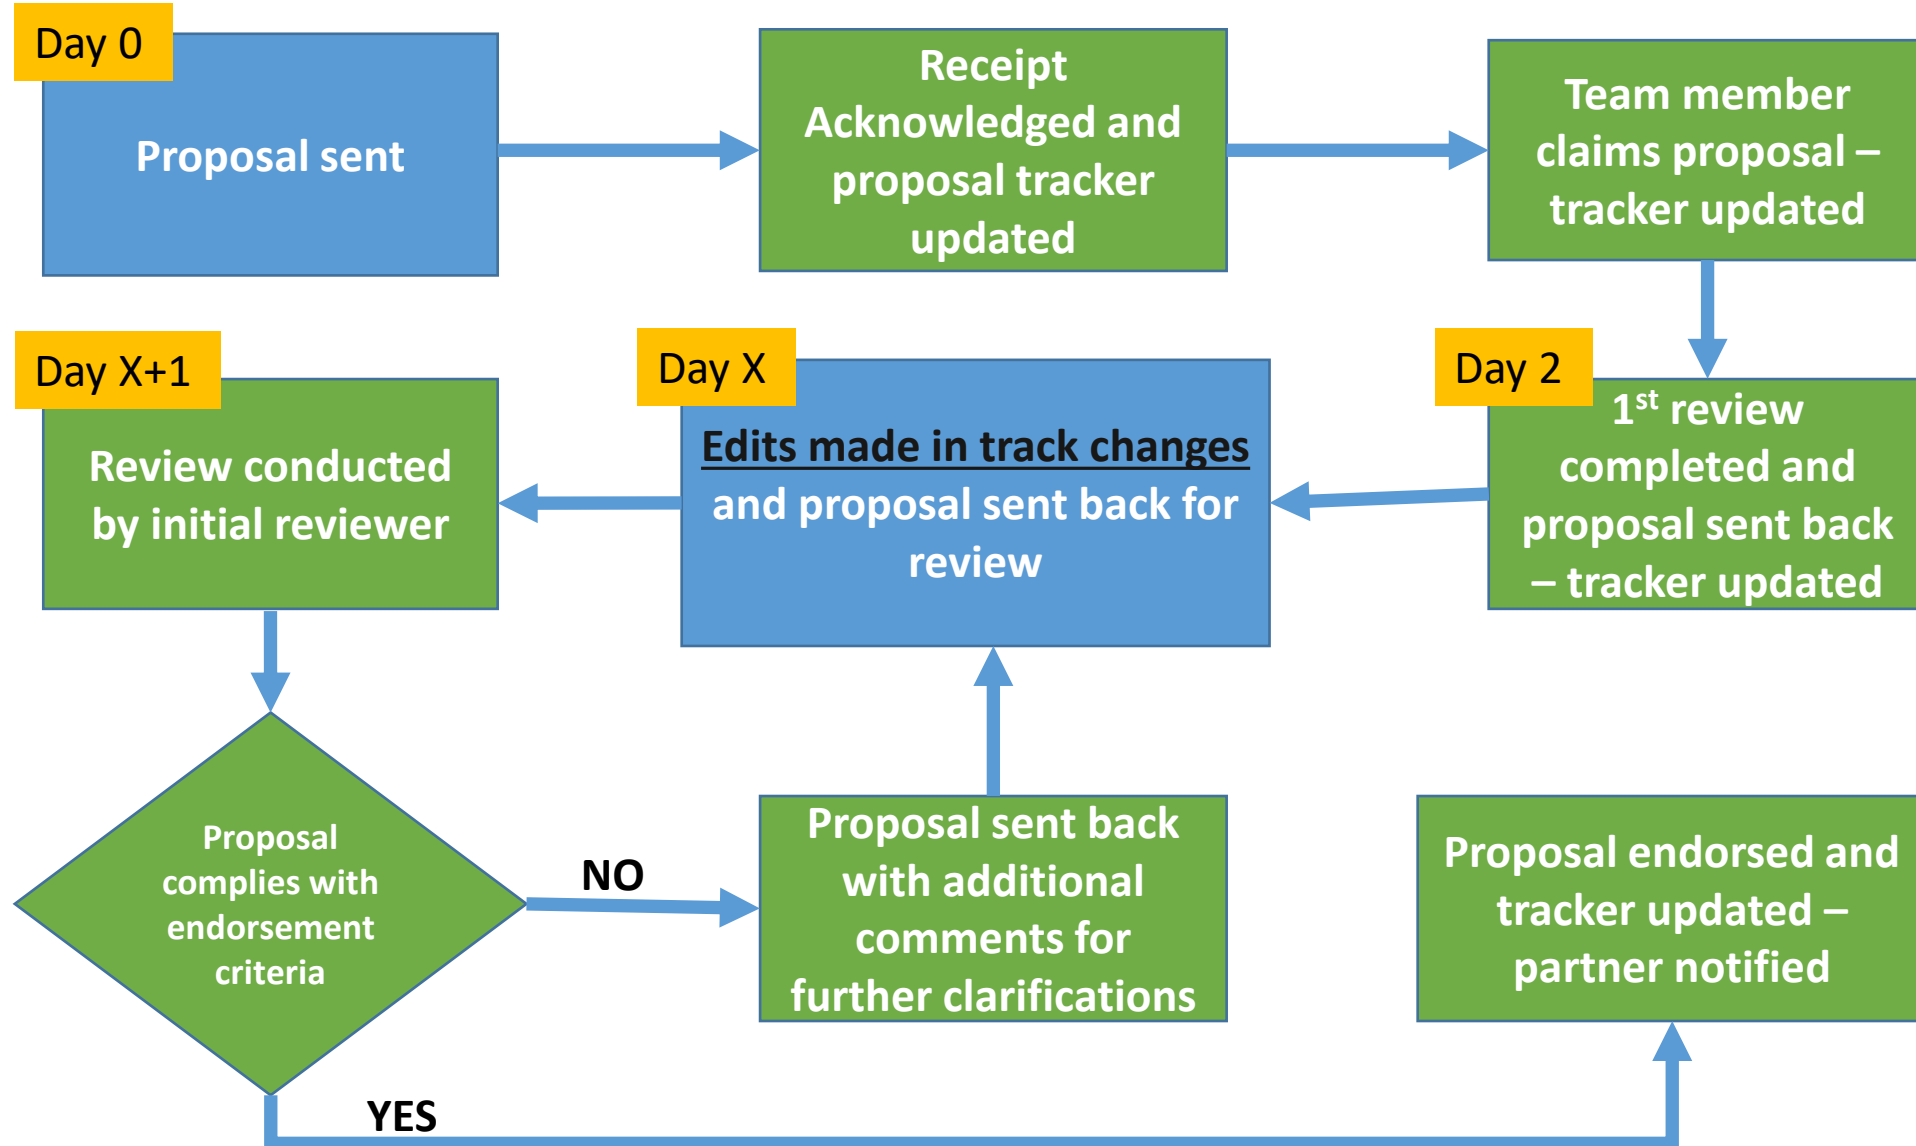

Cash Compliancy endorsement (CCe) Process

Legend

- Partner
- CVWG review team
- Timeline
- Things to remember

To ensure impartiality review team members will never review proposals submitted by their own organizations