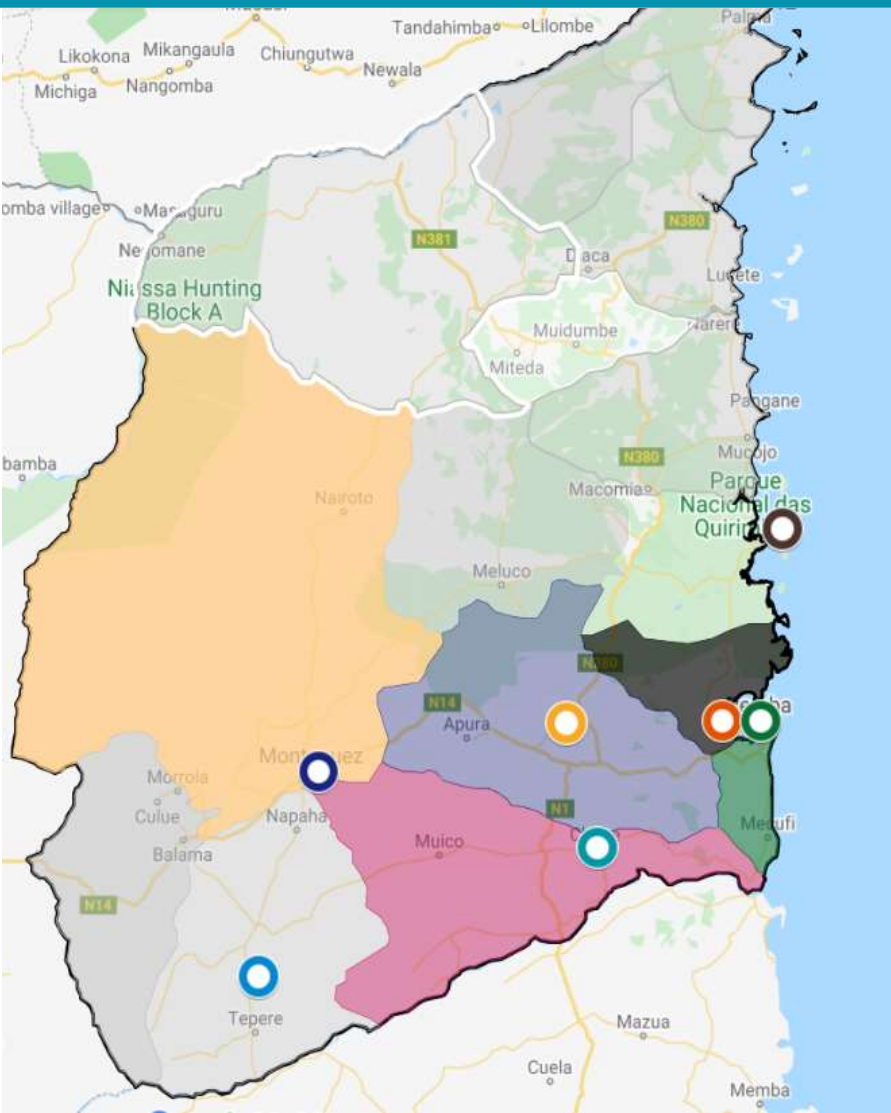

Food Security Cluster Meeting

Pemba

16th December 2020

MOÇAMBIQUE
FOOD SECURITY CLUSTER

Strengthening Humanitarian Response

Presentation outline

1. Seed and tools Update

2. Joint Assessment - Metuge -Naminawe

Agriculture & Livelihoods

Total number of HH assisted and to be assisted

27734 HH

1689 HH

5000 HH

PARTNER

9

- Arcos Ires
- Care
- Caritas
- Cesal
- FAO
- ICRC
- Instituto Oikos
- Save the Children
- UNDP

Target Area

 Chiure	2816
 Metuge	5925
 Ancuabe	3090
 Namuno	750
 Montepuez	10088
 Pemba	0
 Ilha do Hibo	1542

Photos

Joint Assessment - Metuge Naminawe

The site is not occupied

Total Area available – (???)

Expected number of IDPs to be hosted – Approximately 300HHs

Number of IDPs already in the village – 51

Amount of land to be given to IDPs for agricultural purpose (Farming land – Machambas) is 17ha However, The 51 IDPs have not yet been allocated areas for agriculture.