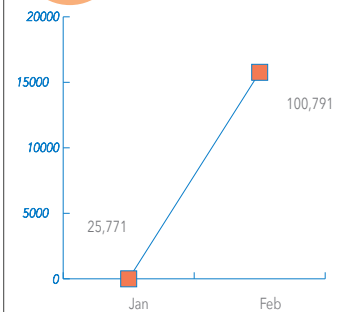

Animal Health Support

Provision of Animal Feed

LEGEND

HRP Targets

- 60 001 - 335 000
- 30 001 - 60 000
- 20 001 - 30 000
- 10 001 - 20 000
- 1 - 10 000
- No data

Response figures

Target population not reached

Target population reached

HOUSEHOLDS TARGETED

331,395

HOUSEHOLDS REACHED

PARTNERS

14

FUNDING REQUIREMENTS

LEGEND