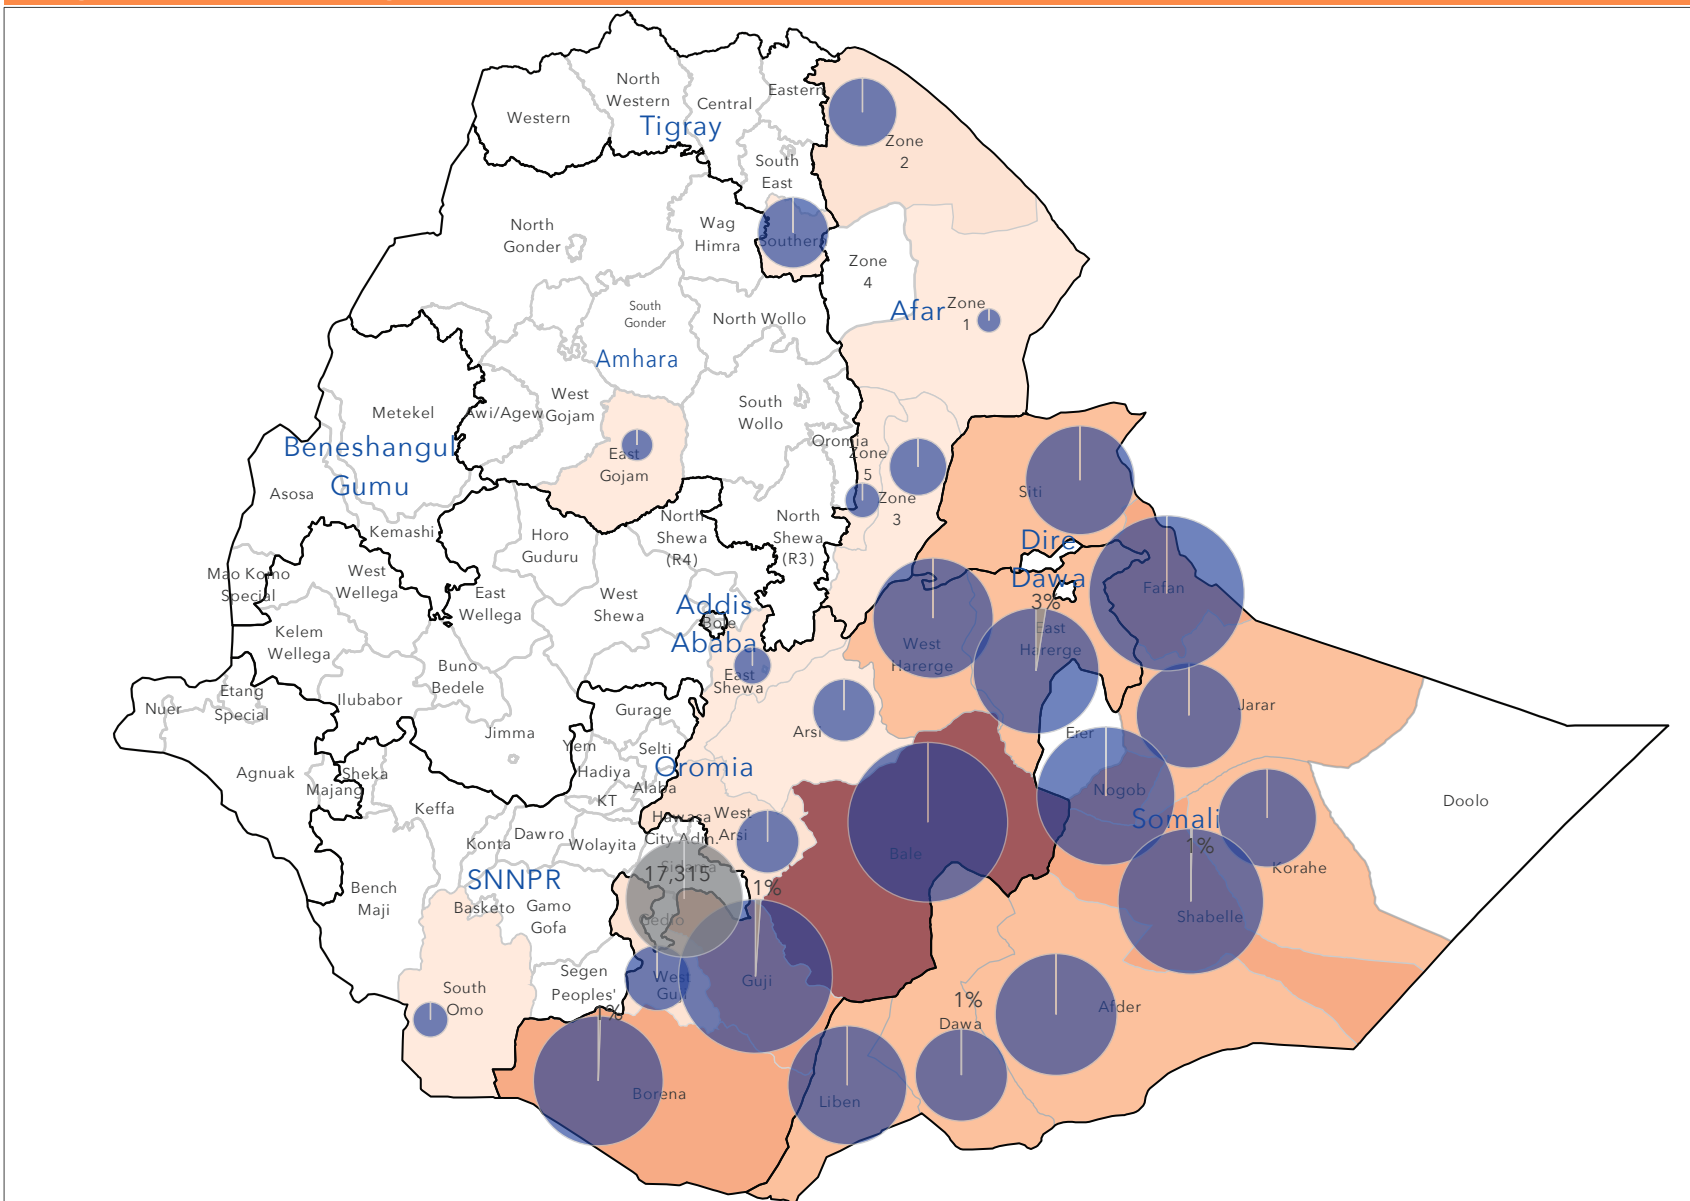

Animal Health Support

Provision of Animal Feed

LEGEND

HRP Targets

- 60 001 - 335 000
- 30 001 - 60 000
- 20 001 - 30 000
- 10 001 - 20 000
- 1 - 10 000
- No data

Response figures

Target population not reached

Target population reached

HOUSEHOLDS TARGETED

331,395

HOUSEHOLDS REACHED

PARTNERS

14

FUNDING REQUIREMENTS

LEGEND

HRP Targets

30 001 - 35 000
20 001 - 30 000
10 001 - 20 000
5 001 - 10 000
1 - 5 000
No data