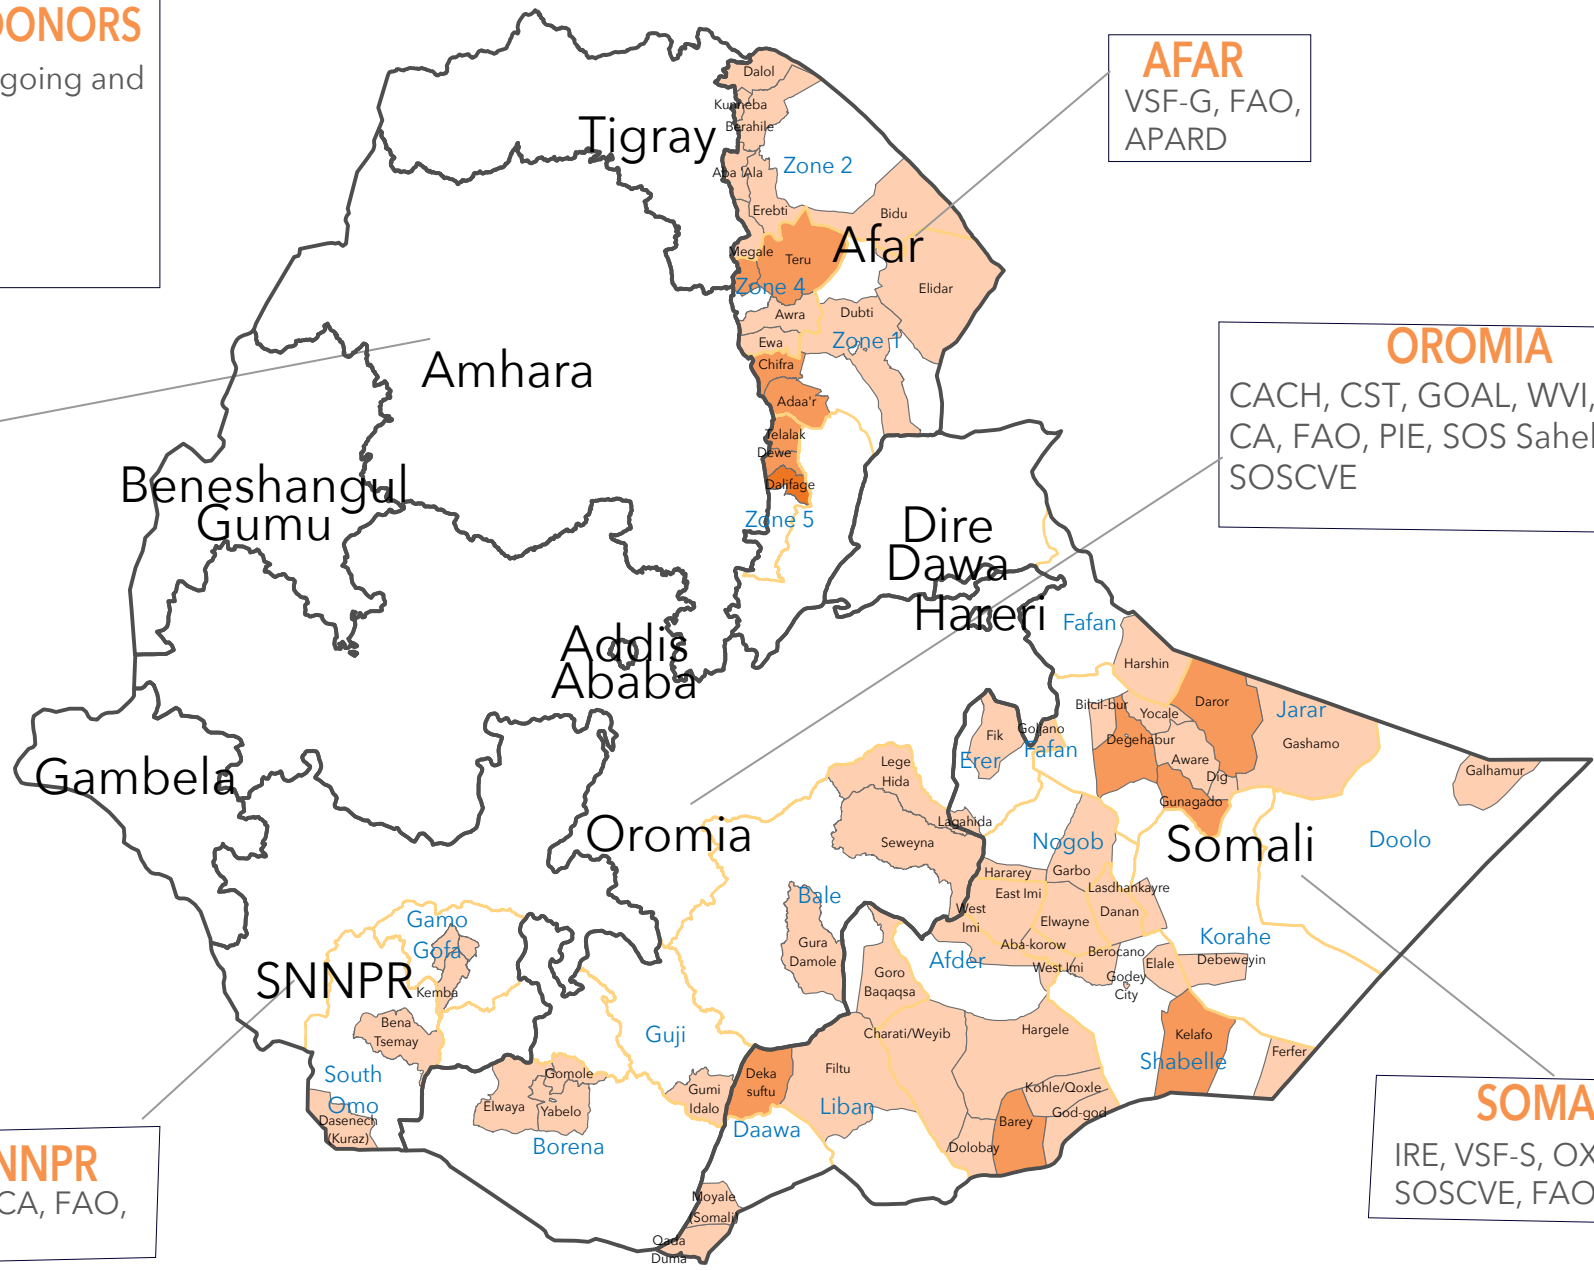

ETHIOPIA: AGRICULTURE SECTOR HRP PARTNERS OPERATIONAL PRESENCE LIVESTOCK INTERVENTION

- August 2019

TOTAL PARTNERS AND DONORS

15 Partners with Planned, Ongoing and Completed activities

3	11	0	1	12
NNGO	INGO	GOV	UN	DON

AMHARA
LWF

AFAR
VSF-G, FAO, APARD

OROMIA
CACH, CST, GOAL, WVI, CA, FAO, PIE, SOS Sahel, SOSCVE

Legend

- Region_Boundary
- Zone_Boundary

No_Partners

- 1
- 2
- 3

SNNPR
CST, CA, FAO, WVI

SOMALI
IRE, VSF-S, OXFAM, SOSCVE, FAO