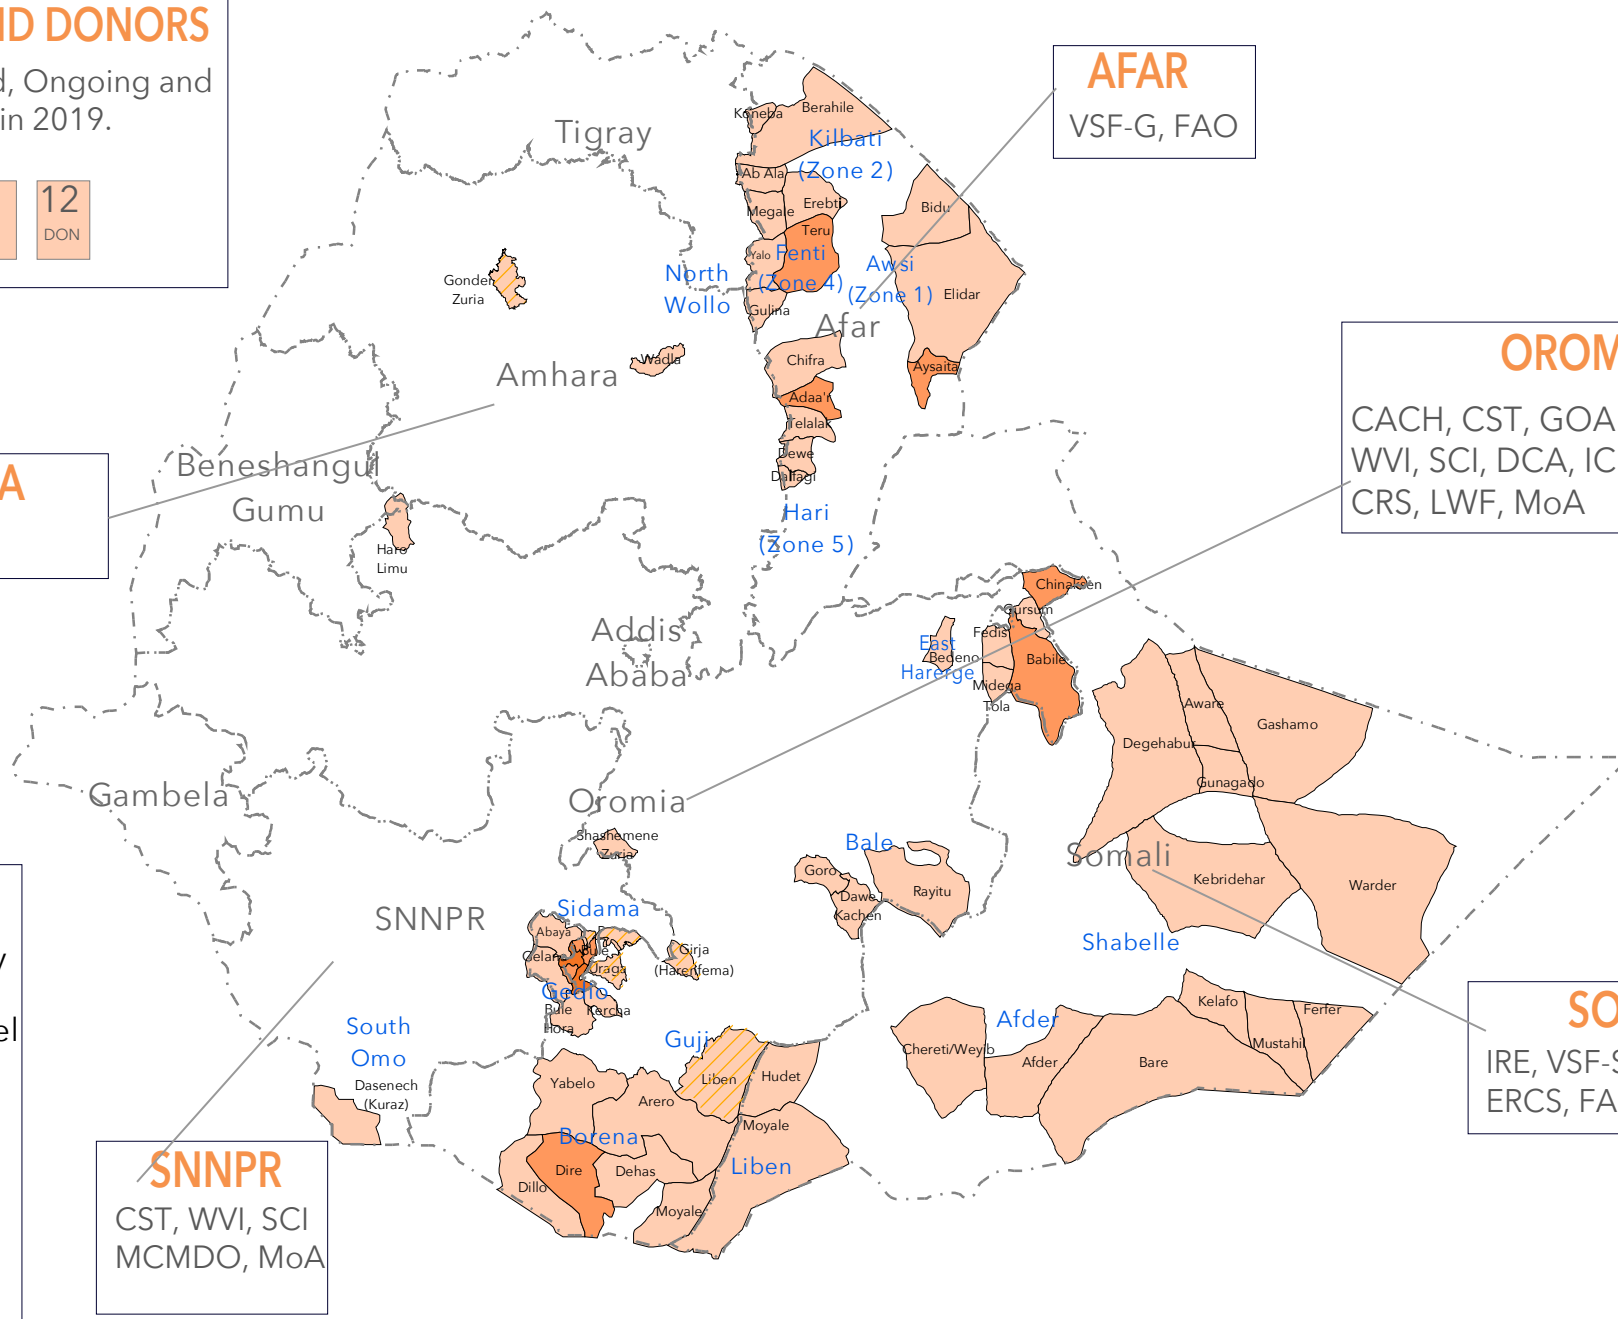

TOTAL PARTNERS AND DONORS

18 Partners with Planned, Ongoing and Completed activities in 2019.

3	13	1	1	12
NNGO	INGO	GOV	UN	DON

Legend

- Regional Boundary

Partners at Woreda Level

1
2
3

Government