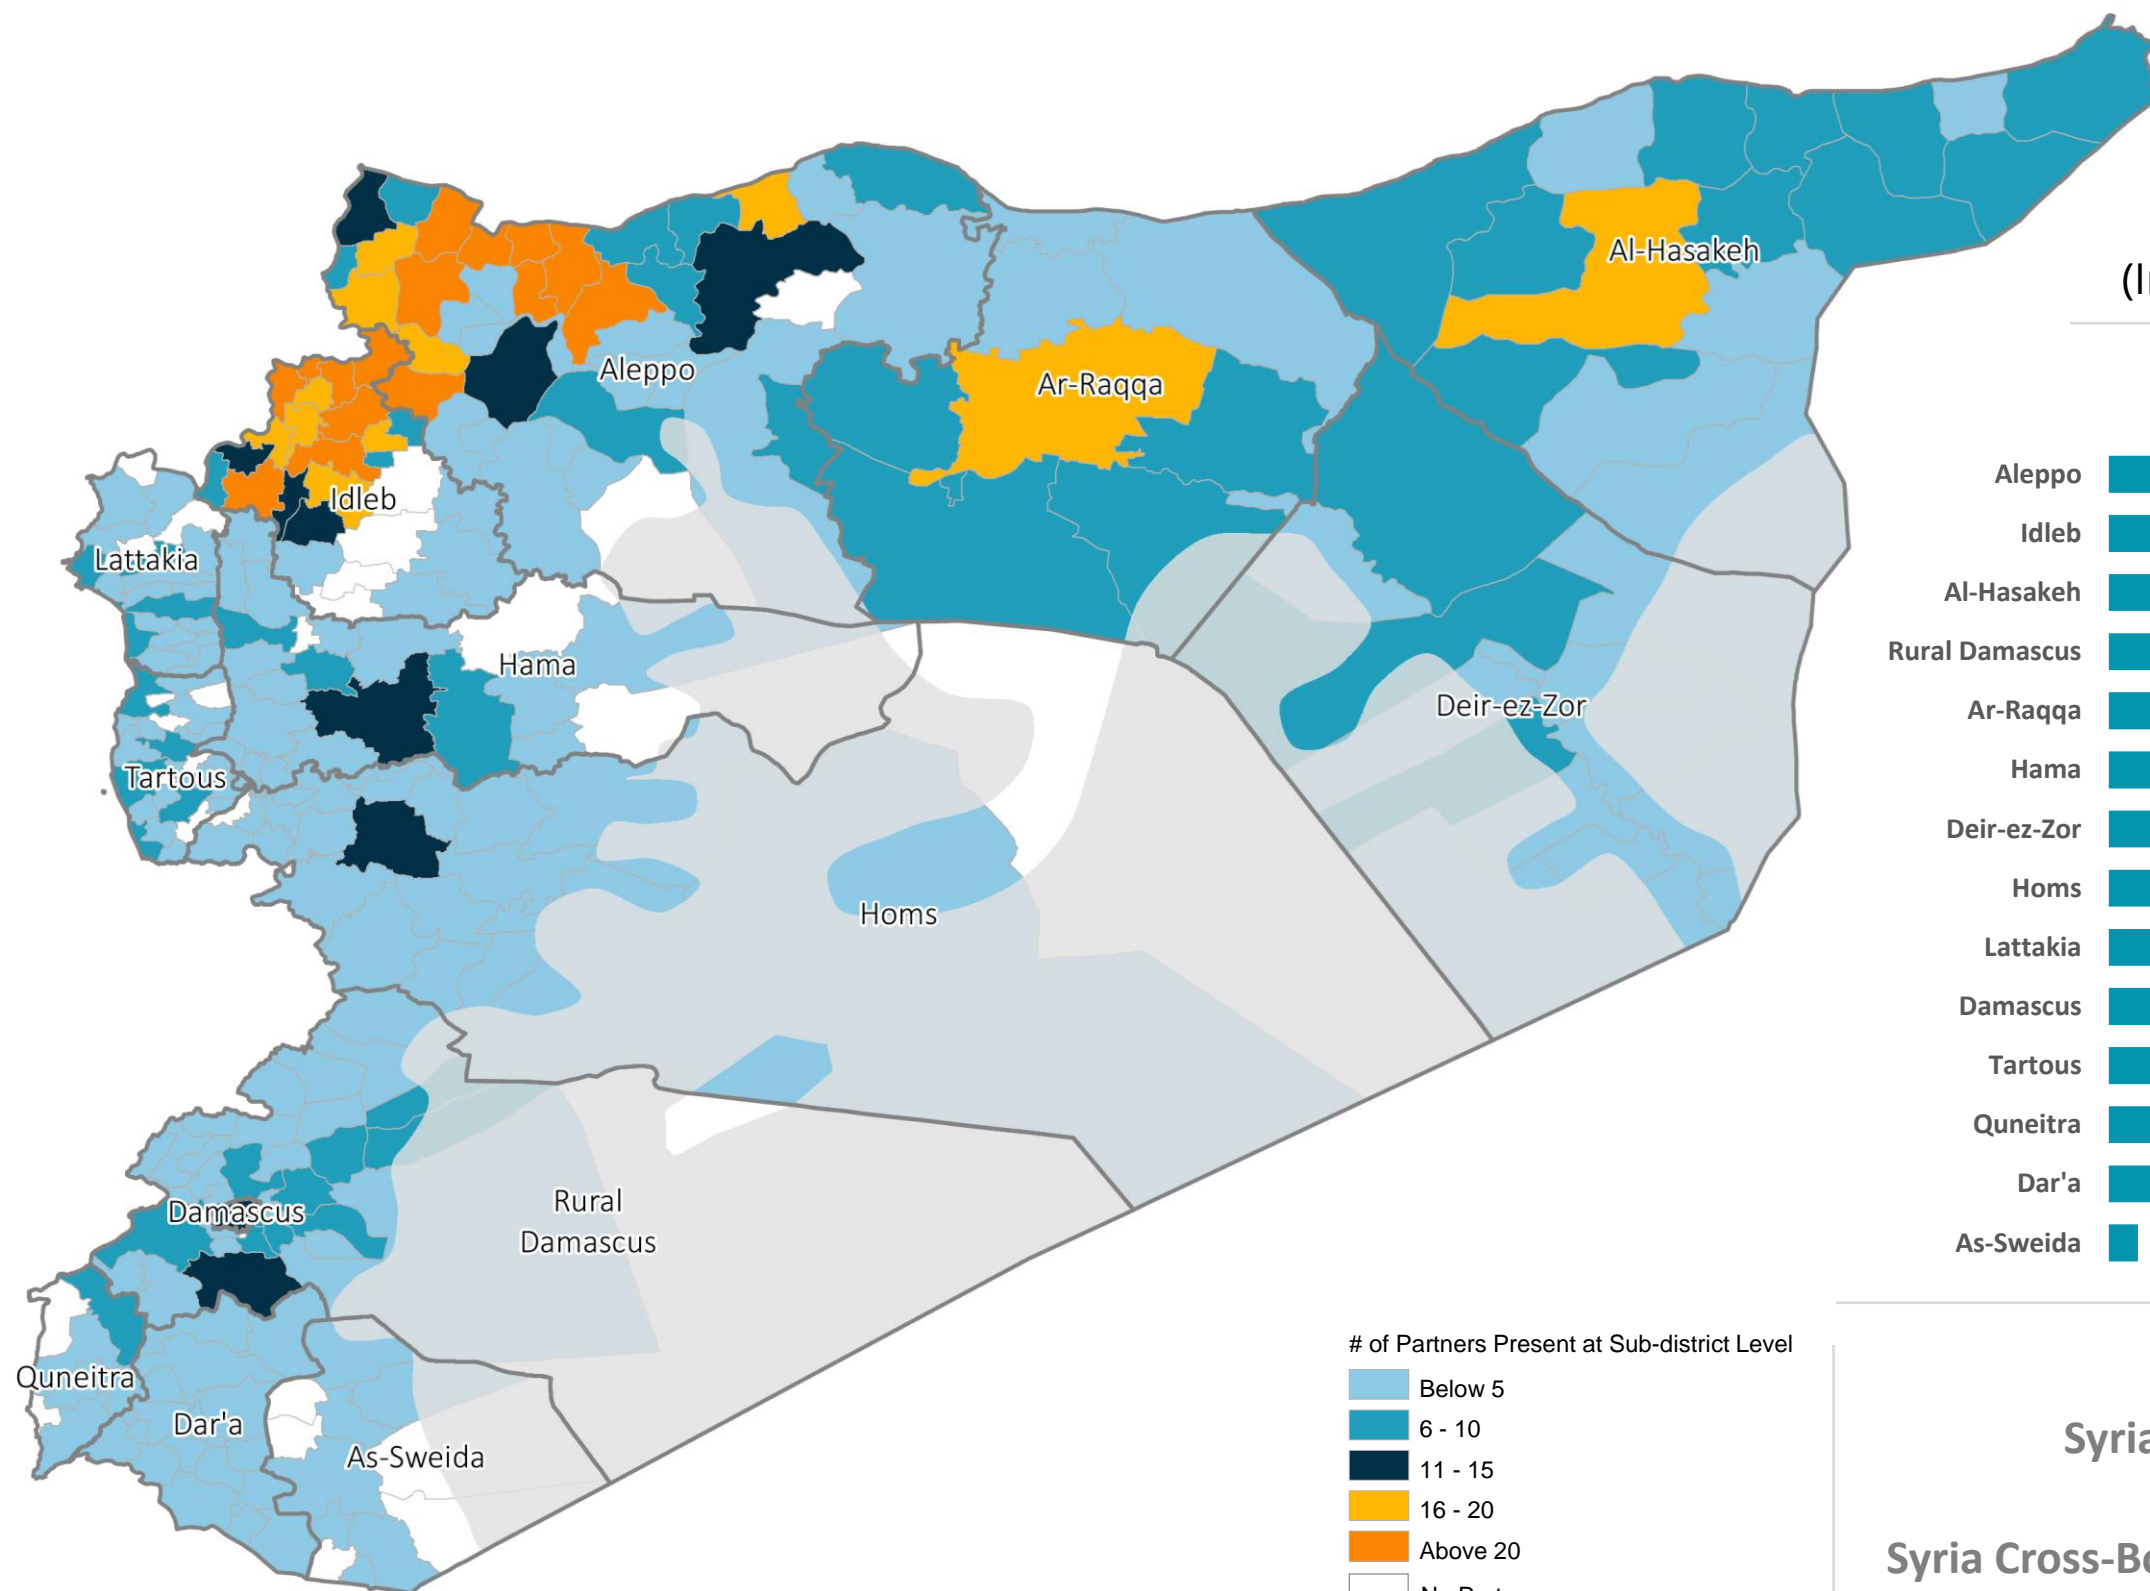

Syria Arab Republic: Partners Presence Map

(Organizations and Implementing Partners)

As of September 2021

WHOLE OF SYRIA (WoS)
FOOD SECURITY
SECTOR

TOTAL NUMBER OF PARTNERS

174

(Inc.: WFP, FAO, UNRWA)

NUMBER OF PARTNERS AT GOVERNORATE LEVEL

NUMBER OF PARTNERS AT HUB LEVEL

of Partners Present at Sub-district Level

Boundaries

Note:

Information shared is based on submissions at Whole of Syria level across the three hubs. This visualization includes organizations and their implementing partners