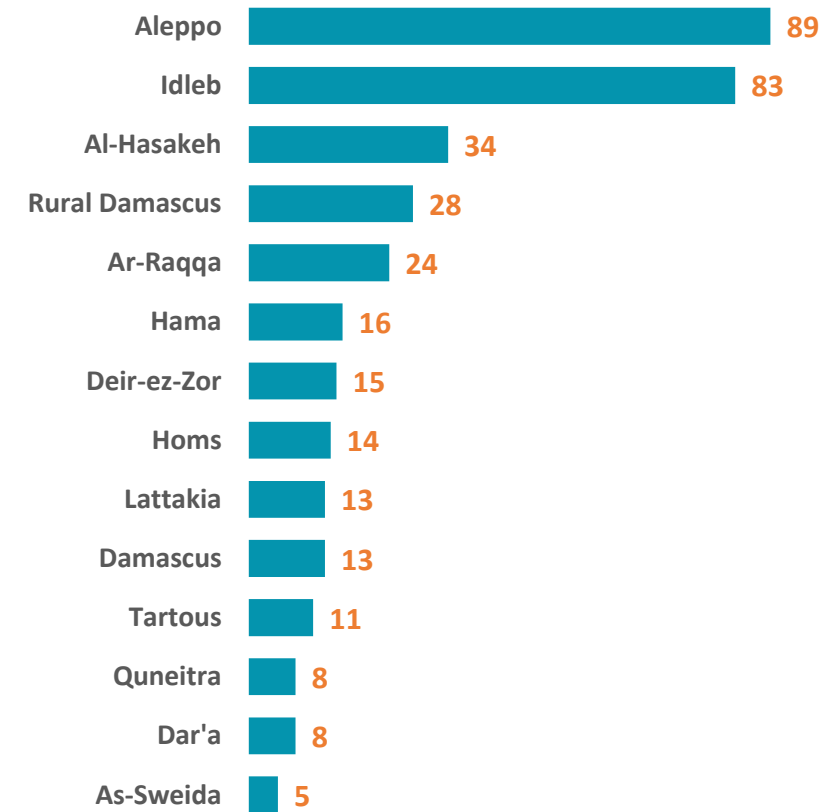

Syria Arab Republic: Partners Presence Map

(Organizations and Implementing Partners)

As of September 2021

WHOLE OF SYRIA (WoS)
FOOD SECURITY
SECTOR

TOTAL NUMBER OF PARTNERS

174

(Inc.: WFP, FAO, UNRWA)

NUMBER OF PARTNERS AT GOVERNORATE LEVEL

NUMBER OF PARTNERS AT HUB LEVEL

of Partners Present at Sub-district Level

Boundaries

Note:

Information shared is based on submissions at Whole of Syria level across the three hubs. This visualization includes organizations and their implementing partners