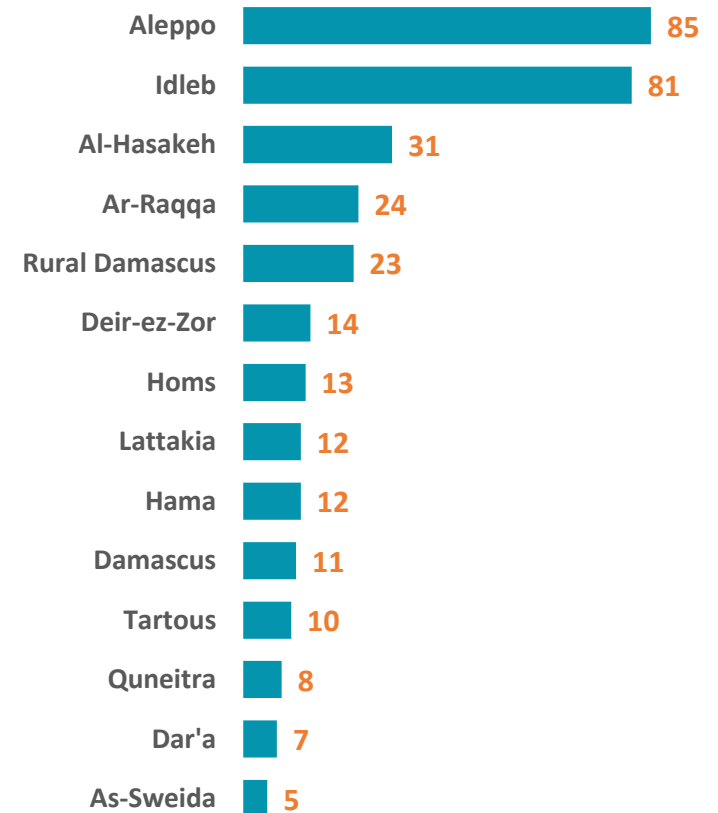

# Syria Arab Republic: Partners Presence Map

(Organizations and Implementing Partners)

As of July 2021

WHOLE OF SYRIA (WoS)  
FOOD SECURITY  
SECTOR

TOTAL NUMBER OF PARTNERS

**165**

(Inc.: WFP, FAO, UNRWA)

NUMBER OF PARTNERS AT GOVERNORATE LEVEL

NUMBER OF PARTNERS AT HUB LEVEL

# of Partners Present at Sub-district Level

Boundaries

**Note:**  
Information shared is based on submissions at Whole of Syria level across the three hubs. It includes organizations and their implementing partners