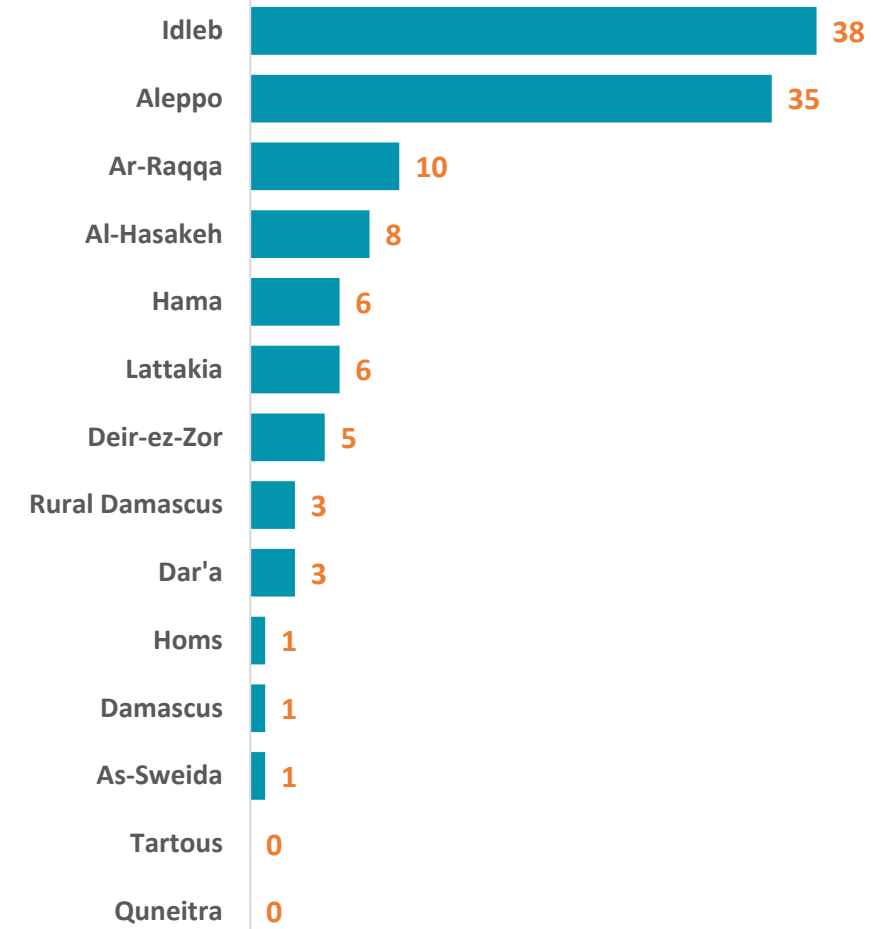

Syria Arab Republic: Partners Presence Map - February 2024

(Organizations and Implementing Partners)

 TOTAL NUMBER OF PARTNERS

57

(Inc.: WFP, FAO)

 NUMBER OF PARTNERS AT SUB DISTRICT LEVEL

of Partners Present at Sub-district Level

Boundaries

 NUMBER OF PARTNERS AT HUB LEVEL

Damascus Hub  **12**

Turkey Hub  **43**

NES Hub  **8**

Information shared is based on submissions at Whole of Syria level across the three hubs. It includes organizations and their implementing partners