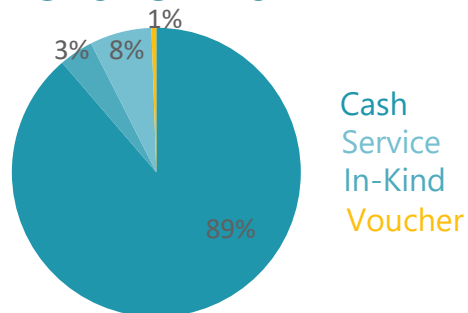

## RESPONSE MODALITY

Cash  
Service  
In-Kind  
Voucher

% based on cumulative sum (Jan-April)