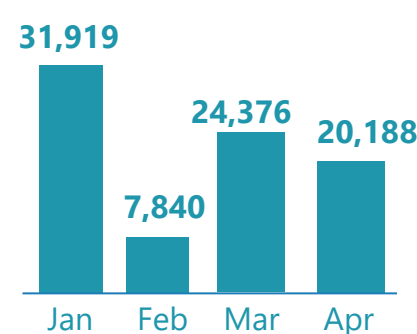

FSLC Livelihoods Response Dashboard

January-April 2024 | Ukraine

CO2: Strengthen the self-reliance of vulnerable conflict affected households and contribute to their economic capacity by protecting, restoring, and retaining agricultural and non-agricultural livelihoods.

HUMANITARIAN NEEDS/TARGET: HNRP* 2024

*Humanitarian Need Response Plan

PROGRESS: TARGETED VS. REACHED

FUNDING

PEOPLE ASSISTED BY OBLAST IN JAN-MAR 2024

Disclaimer: The boundaries and names shown and the designation used on this map do not imply official endorsement or acceptance by the United Nations.

PROGRESS AGAINST HNRP TARGET

PERCENTAGE CALCULATED ON HNRP 2024 INDICATOR'S TARGET

27 REPORTING PARTNERS

3 UN, 15 INGO, 9 NNGO

23 OBLASTS, 102 RAIONS

RESPONSE MODALITY

Cash
Service
In-Kind
Voucher

% based on cumulative sum (Jan-April)

TOP-5 PARTNERS

Partners	Total
FAO	32,284
DRC	26,408
ZOA	4,333
IOM	3,804
ACTED	2,990

TOP-5 OBLASTS

Oblast	Reached
Kharkivska	20,491
Khersonska	13,205
Donetska	10,416
Chernihivska	9,334
Zaporizka	8,678

*For more detail please see page 2

BY MONTH

BY POPULATION GROUP

BY GENDER, AGE GROUP

Contacts: Charles.Hopkins@fao.org, Sarka.Vlckova@wfp.org,
Mohammad.Baig@fao.org, info.ukraine@fscluster.org

More information:
<http://fscluster.org/ukraine>

Sources: Ukraine: FSLC 5W, OCHA, HDX, FTS.
Production date: 17 MAY 2024

IM support: