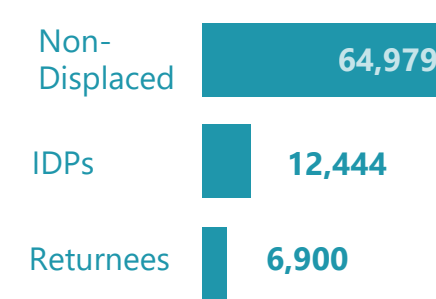

BY POPULATION GROUP