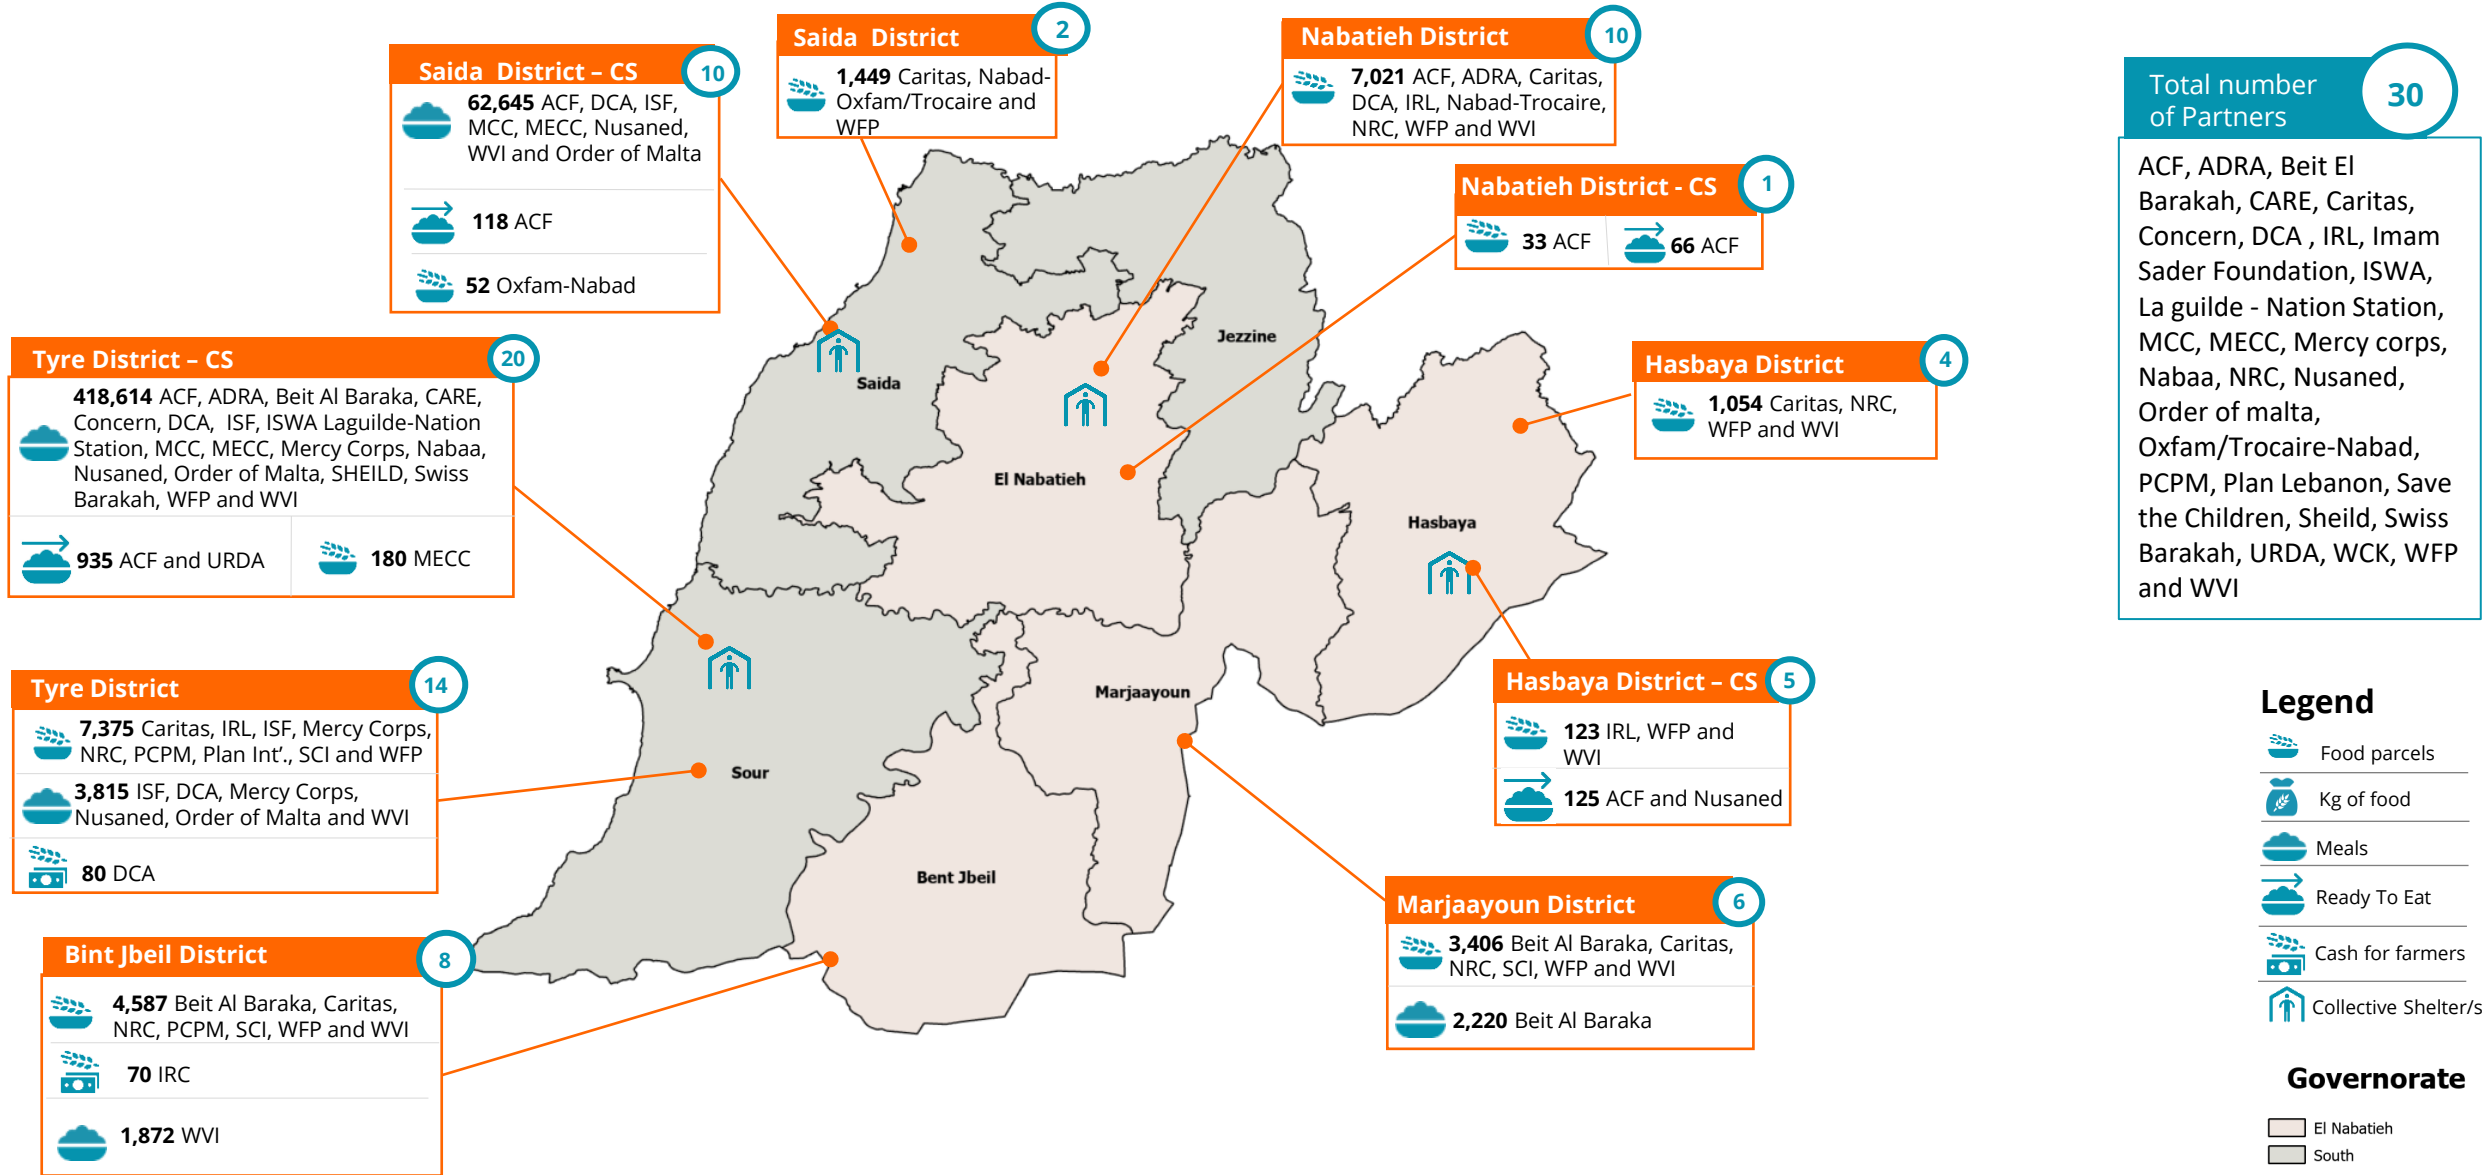

# Lebanon: South Emergency Response Map – South and Nabatieh

October 2023 - April 2024

Data as of 4 April 2024

**Total number of Partners** 30

ACF, ADRA, Beit El Barakah, CARE, Caritas, Concern, DCA, IRL, Imam Sader Foundation, ISWA, La guilde - Nation Station, MCC, MECC, Mercy corps, Nabaa, NRC, Nusaned, Order of malta, Oxfam/Trocaire-Nabad, PCPM, Plan Lebanon, Save the Children, Sheild, Swiss Barakah, URDA, WCK, WFP and WVI

- Legend**
- Food parcels
  - Kg of food
  - Meals
  - Ready To Eat
  - Cash for farmers
  - Collective Shelter/s

- Governorate**
- El Nabatieh
  - South

# Lebanon: South Emergency Response Map – BML, Bekaa and Baalbek-Hermel

October 2023 - April 2024

Data as of 4 April 2024