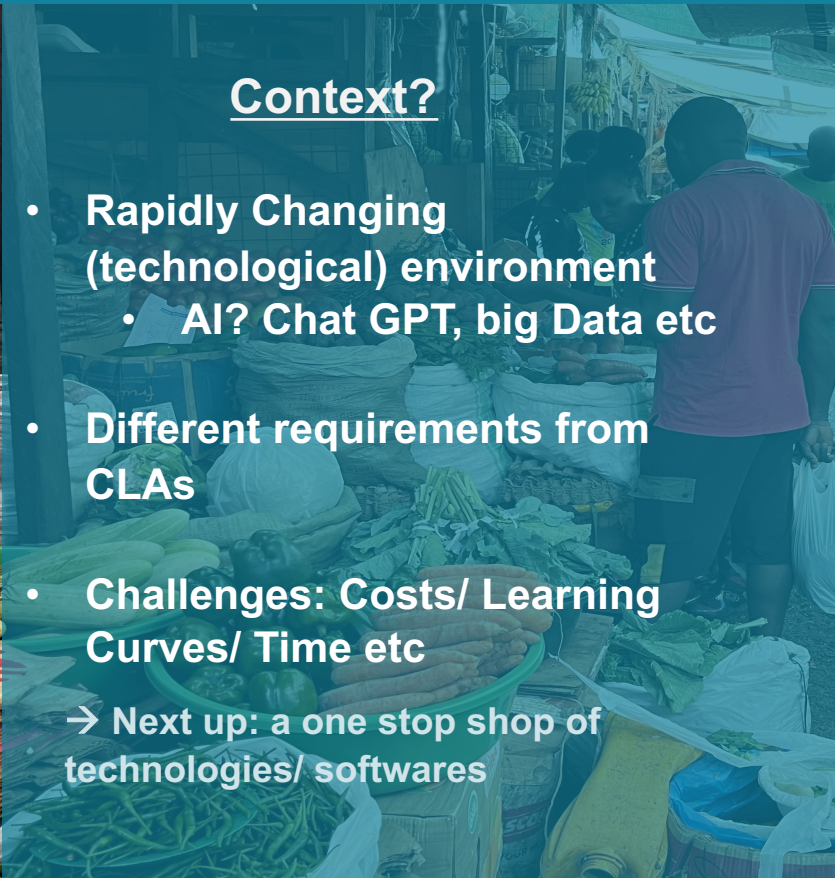

FOOD SECURITY
CLUSTER

Technologies/ software and new approaches

IM RETREAT , 09 – 11 May 2023

Technologies/ software and new approaches

#	Topic	Time allocated	Modality	Facilitator
1.	Introduction	5min	Plenary	
2.	CLA Technologies	10min	Plenary	
3.	Technologies/ Softwares and new approaches	30min	Plenary	
4.	Discussion	15min	Group Discussion	

The Market Place: FS DataBase

Platforms	FAO	WFP
Database	Project Activity Information Database (PAID) (Internal) This database collects real-time data on FAO interventions across 92 countries. It captures the main 5Ws questions.	MODA/ COMET (Internal) A database that shows the final WFP consolidated number of people reached on a quarterly basis.

The Market Place: FS Data Platforms

Platforms	FAO	WFP
Data Platform	<p>DIEM (External) Assessment that shows the impact of shocks on agricultural livelihoods in food crisis contexts. DIEM surveys have been completed in over 30 countries reaching some 150,000 households per year. The DIEM products include dashboards, a maps gallery, StoryMaps, datasets (microdata and aggregated data), briefs and reports.</p>	<p>DataViz (External) Repository of assessments of different types</p> <p>https://hungermap.wfp.org/ Interactive map with real time data on FS and other indicators</p>
	<p>GFSC will organize a webinar on 1 June for IMO and Coordinators to present the DIEM platform, and another webinar will follow on Dataviz.</p>	